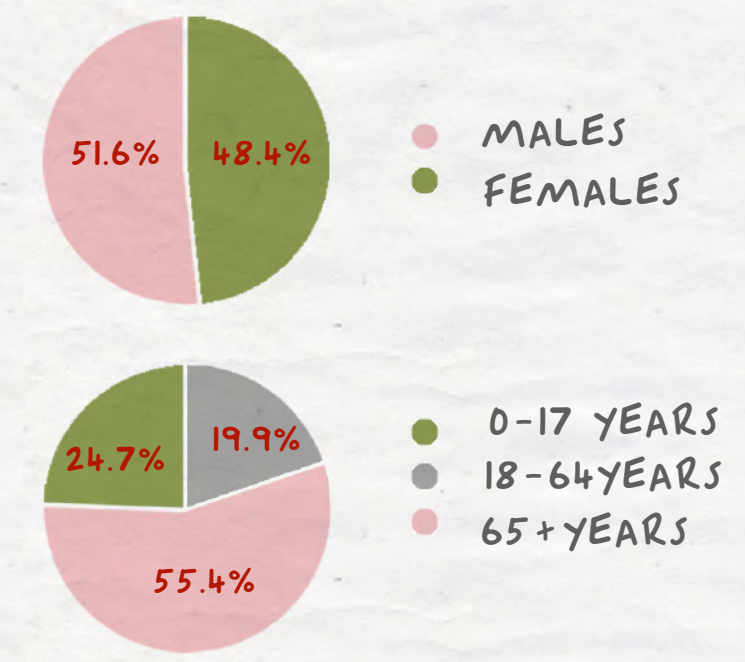

- 51094 POPULATION[2021]-ESTIMATE
- 10.94KM2 AREA
- 4671/KM2 POPULATION DENSITY[2021]
- 0.57% ANNUAL POPULATION CHANGE[2011-2021]

Find a group in Shoreham-by-Sea

Imagine what you could do with the right people by your side. Check out groups in the Shoreham-by-Sea area and give one a try.