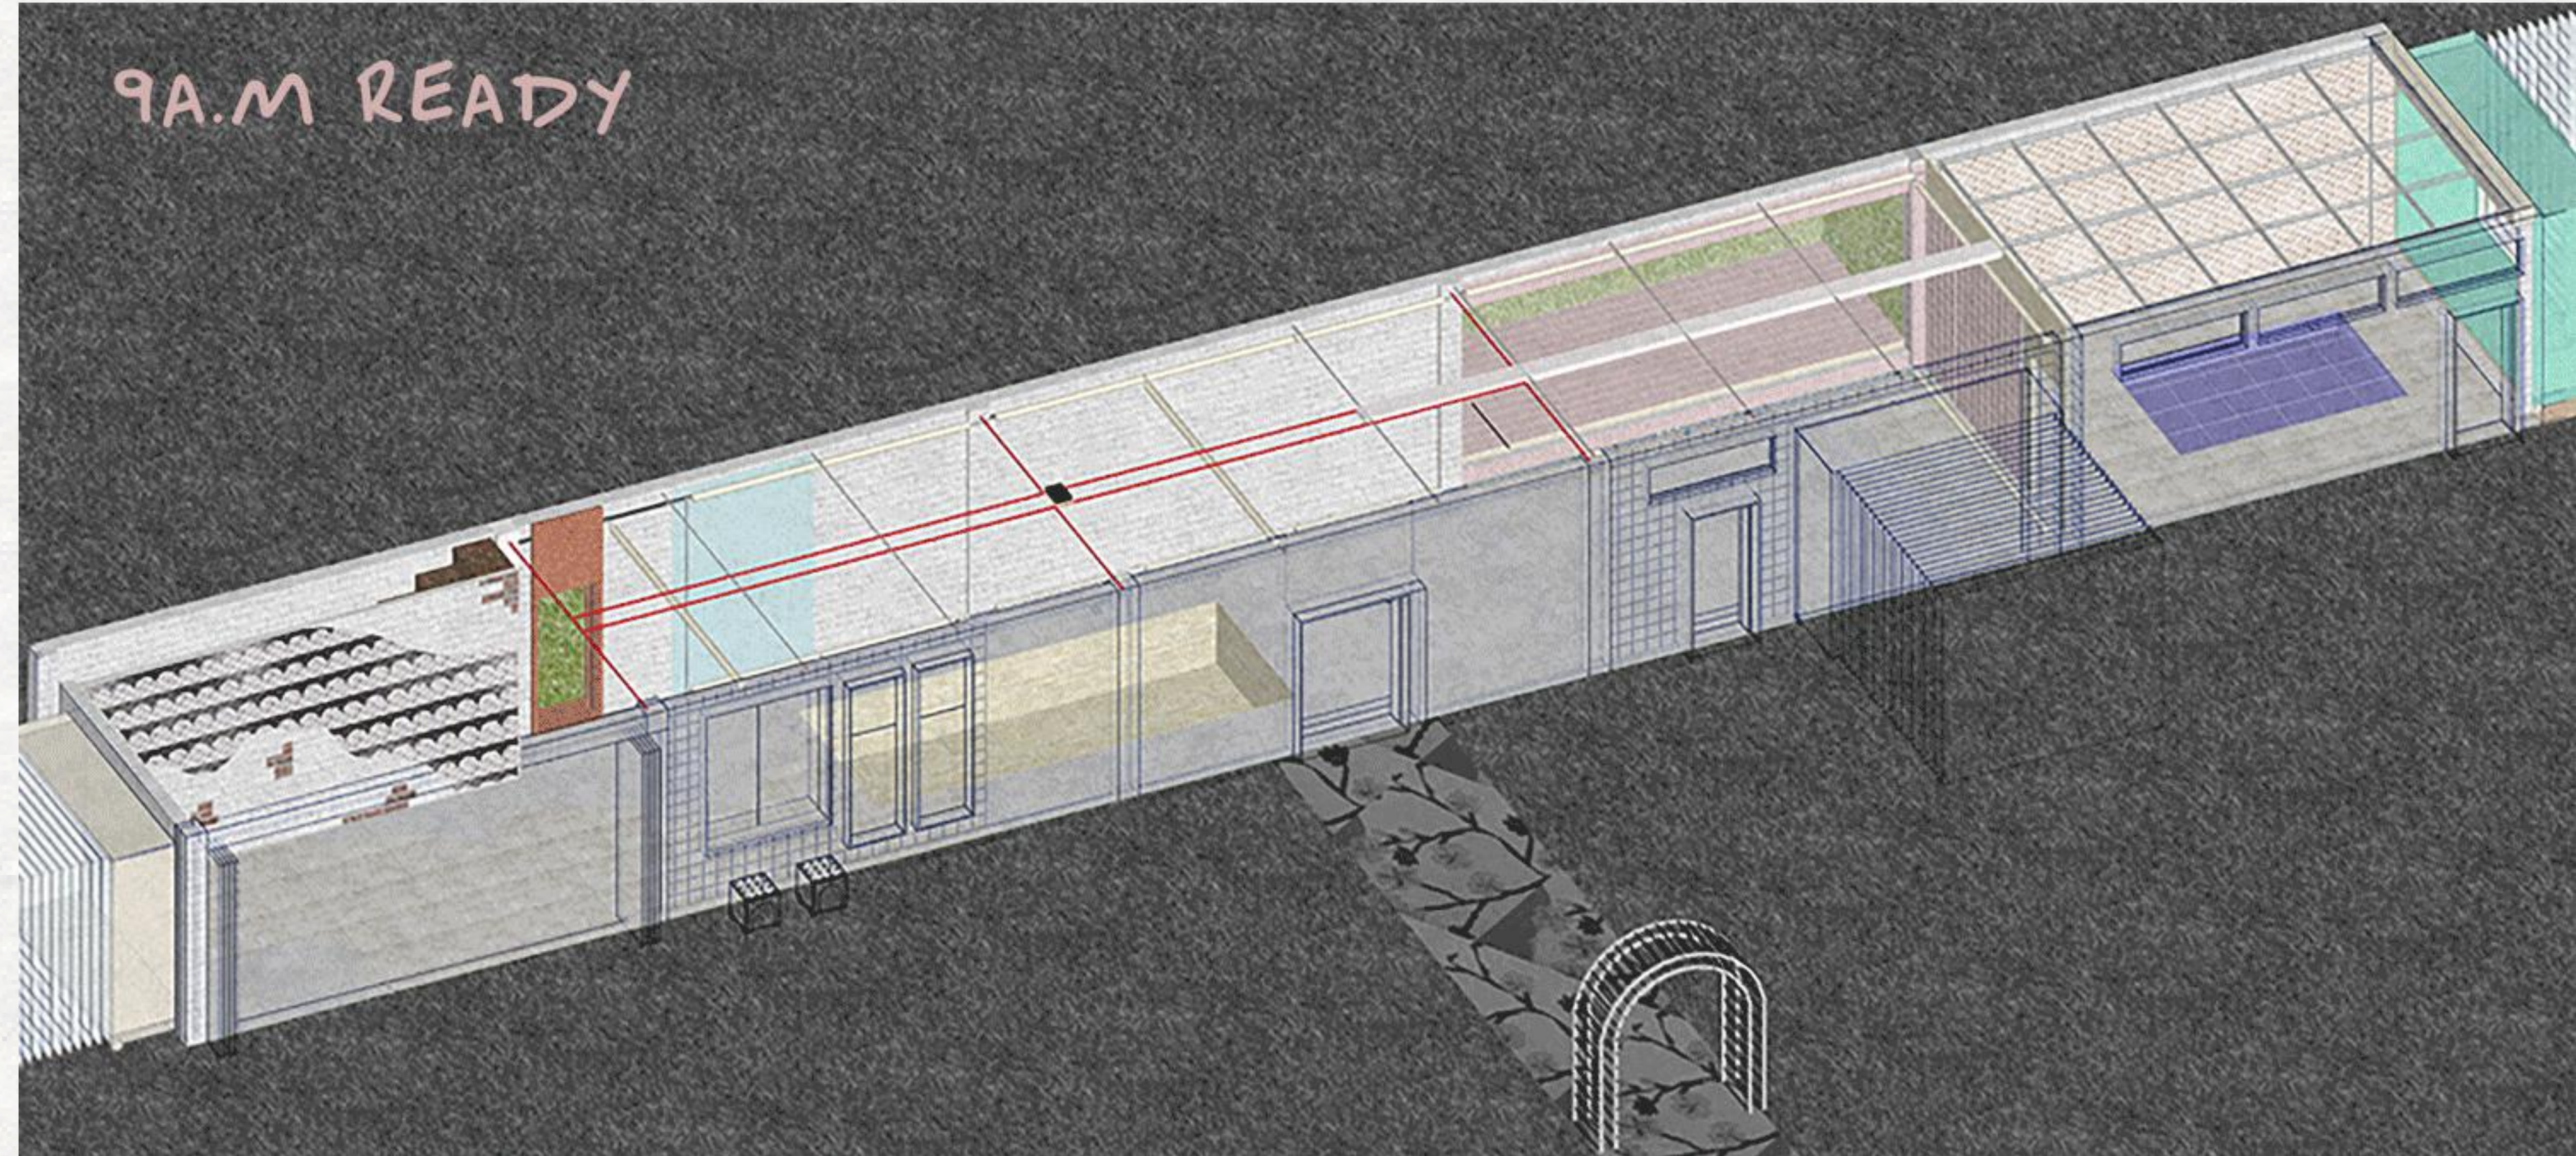

Late night jazz bar

Working space

Art exhibition

Craft workshop

Surgery

Table tennis

Karaoke

Mini golf

ONE PERIOD OF TIME

STRUCTURAL CHANGES

TECHNICAL DRAWINGS

SLIDING ROD STRUCTURE OF
SOFT PARTITION

FOLDING DOOR

DECORATIVE SUPPORT FRAME

ROOF SUPPORT STRUCTURE

ELEMENTS