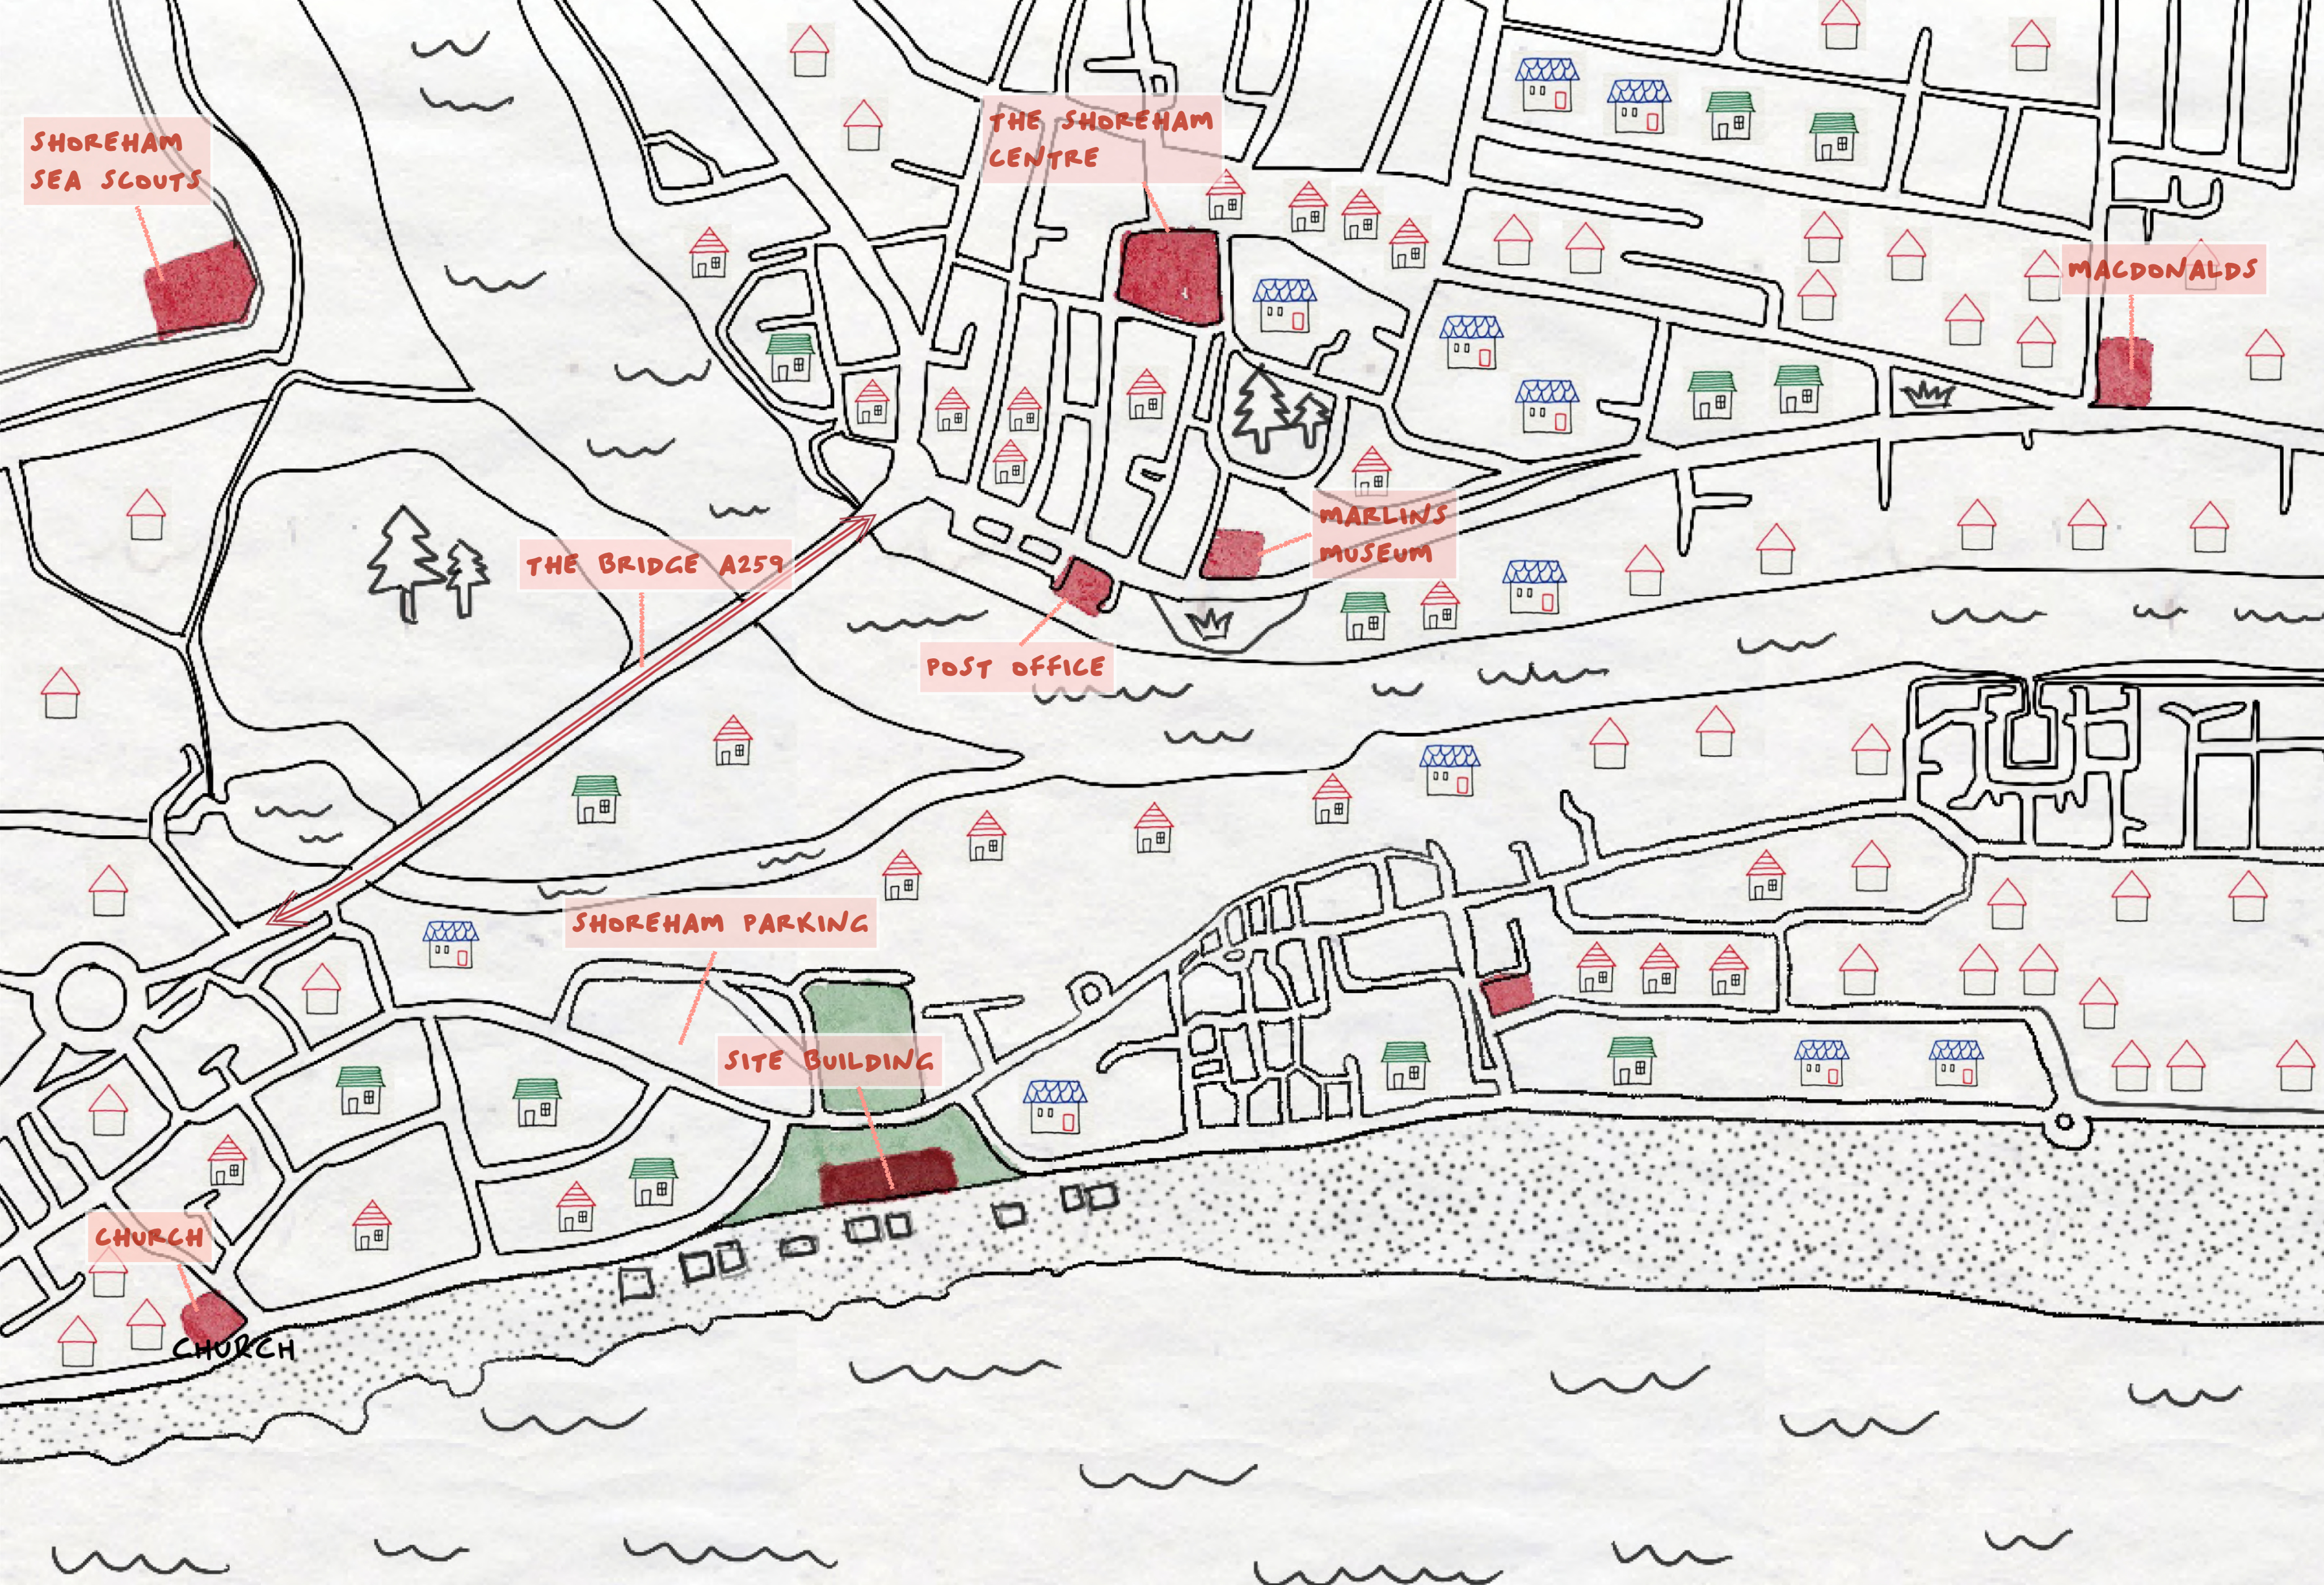

THE TOILET BLOCK

- 51094 POPULATION[2021]-ESTIMATE
- 10.94KM2 AREA
- 4671/KM2 POPULATION DENSITY[2021]
- 0.57% ANNUAL POPULATION CHANGE[2011-2021]