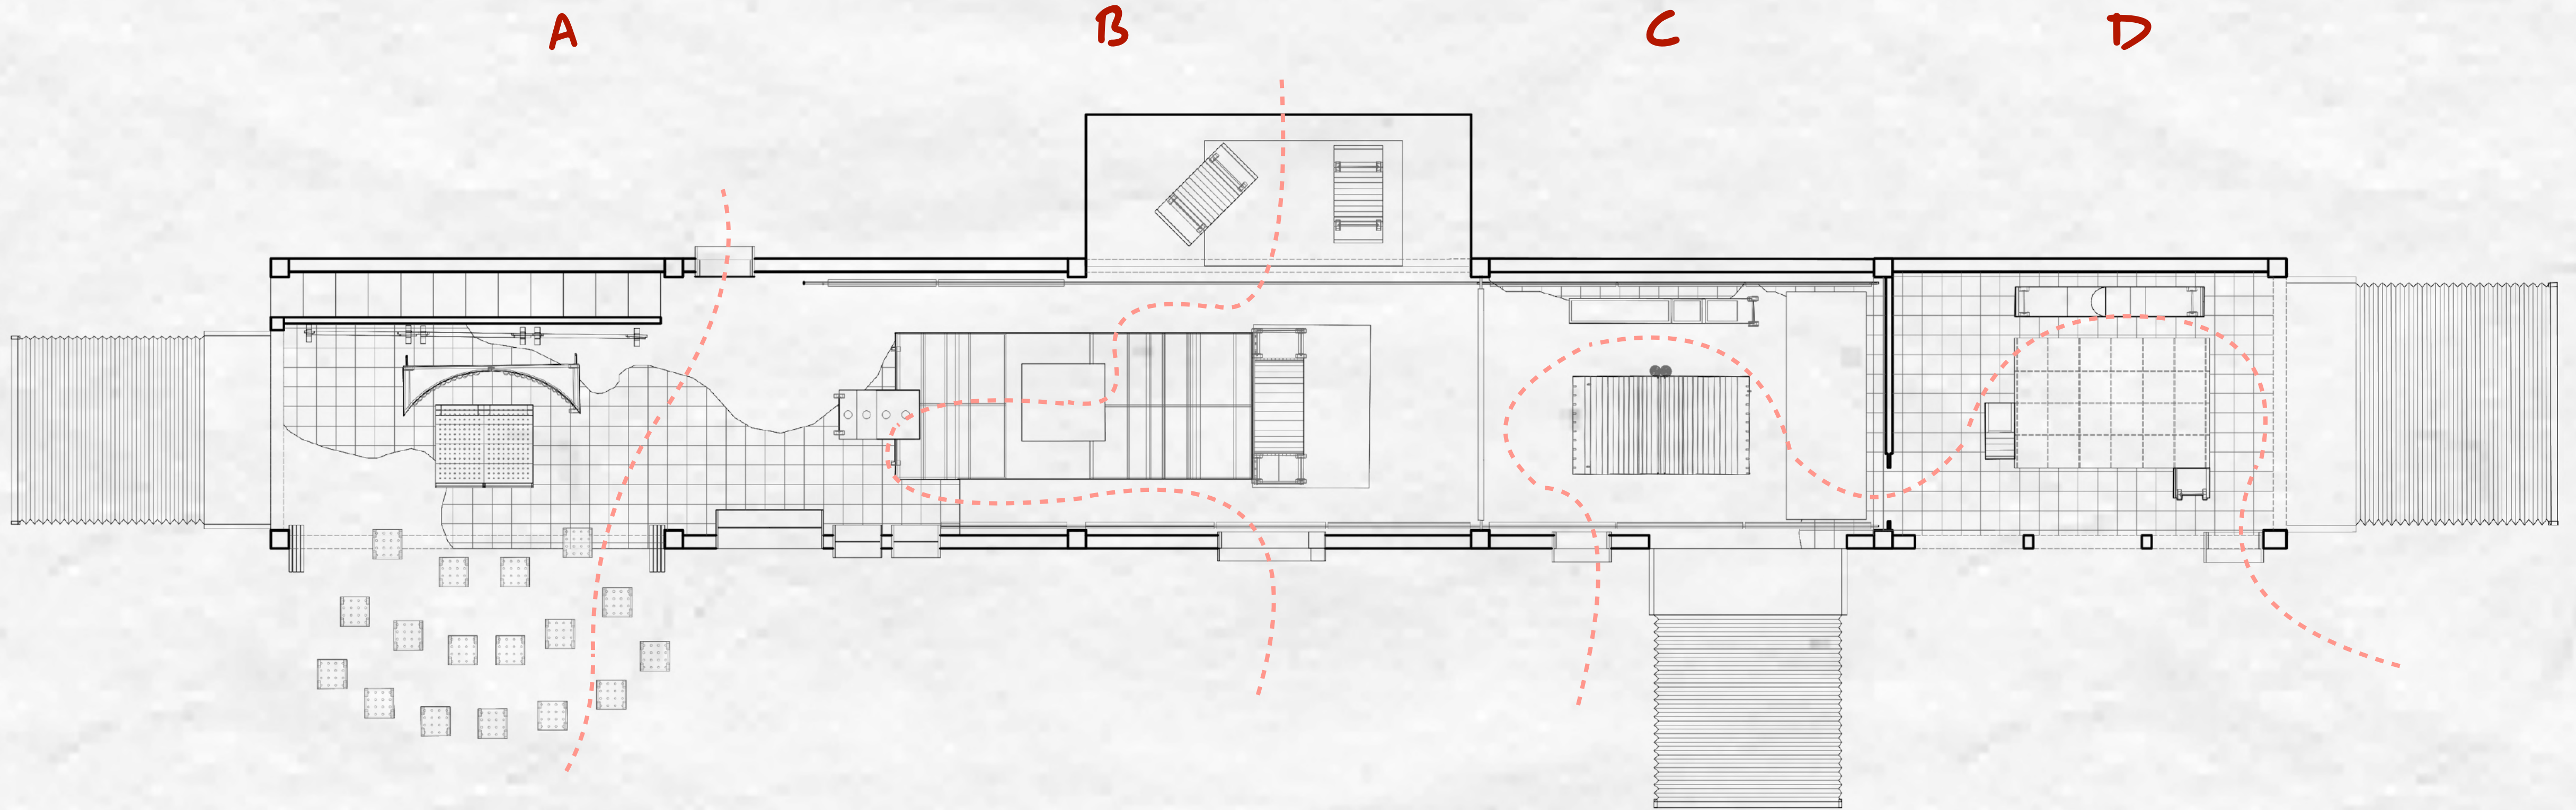

D

IN THE AFTERNOON

D

DIY WORKSHOP

PLAN (EVENING)

MAGIC SHOW

5-10 INDOOR
PLAYGROUND

PINGPONG