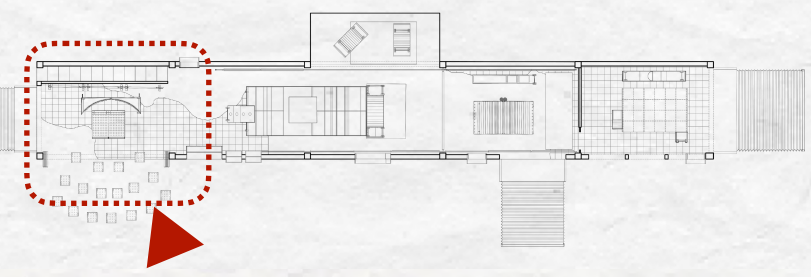

MAGIC SHOW

IN THE EVENING

A