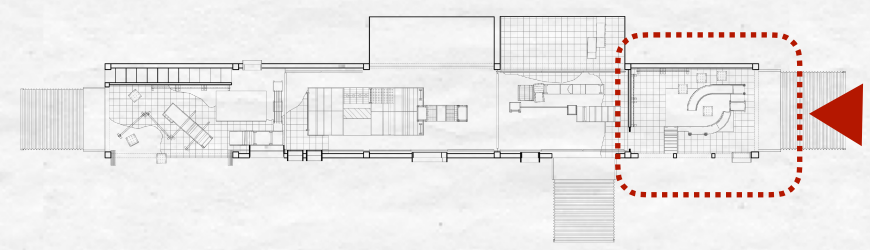

D

IN THE AFTERNOON

D

DIY WORKSHOP

PLAN (EVENING)

MAGIC SHOW

5-10 INDOOR
PLAYGROUND

PINGPONG