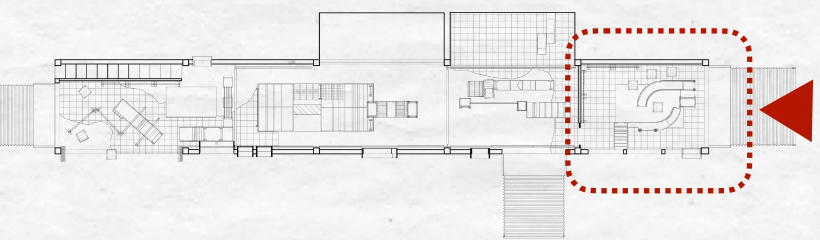

D

IN THE AFTERNOON

D

DIY WORKSHOP

PLAN (EVENING)

MAGIC SHOW

5-10 INDOOR
PLAYGROUND

PINGPONG