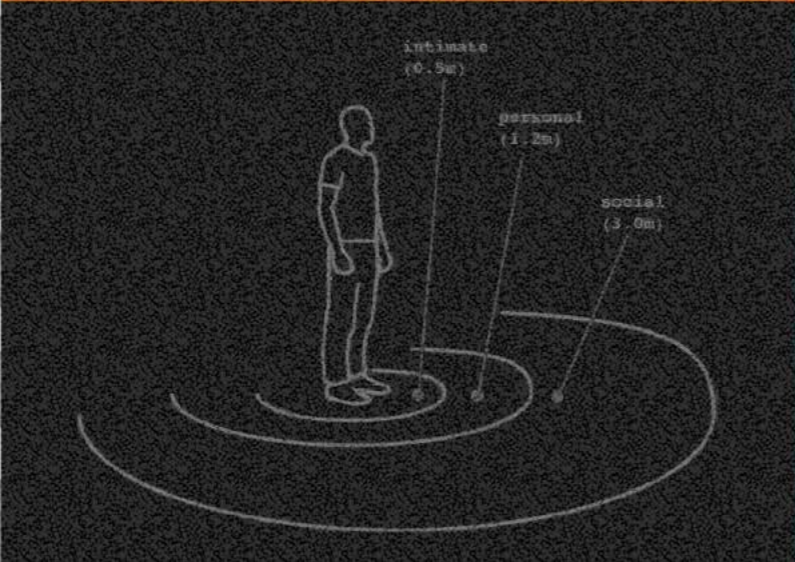

EXPRESSION

SOUND

ACTION

C O L U M N