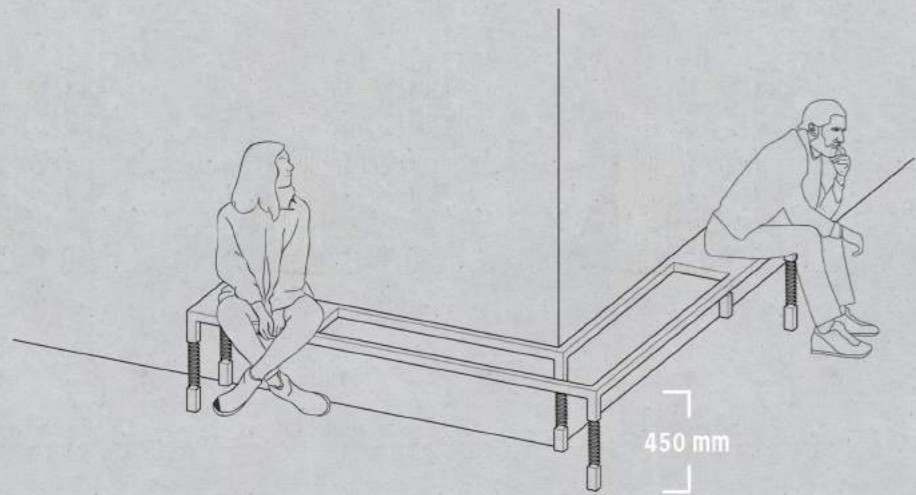

# C O R N E R

CAUTION! // DO NOT CROSS!

*Setting : The street corner*

*Characters : Person A & Person B*

*A and B want to have a safe negotiation, they sit on the bench which can only maintain a comfortable height when two people sit down together, and communicate through the mirror without directly seeing each other.*

The height of the bench is 450 mm when two people sit on it together, which is the most comfortable height.

The height of the bench is 500 mm when no one is sitting on it.

When one person leaves the chair, the other person will be bounced to 550 mm which is an uncomfortable height, indicating the negotiation is not going smoothly.