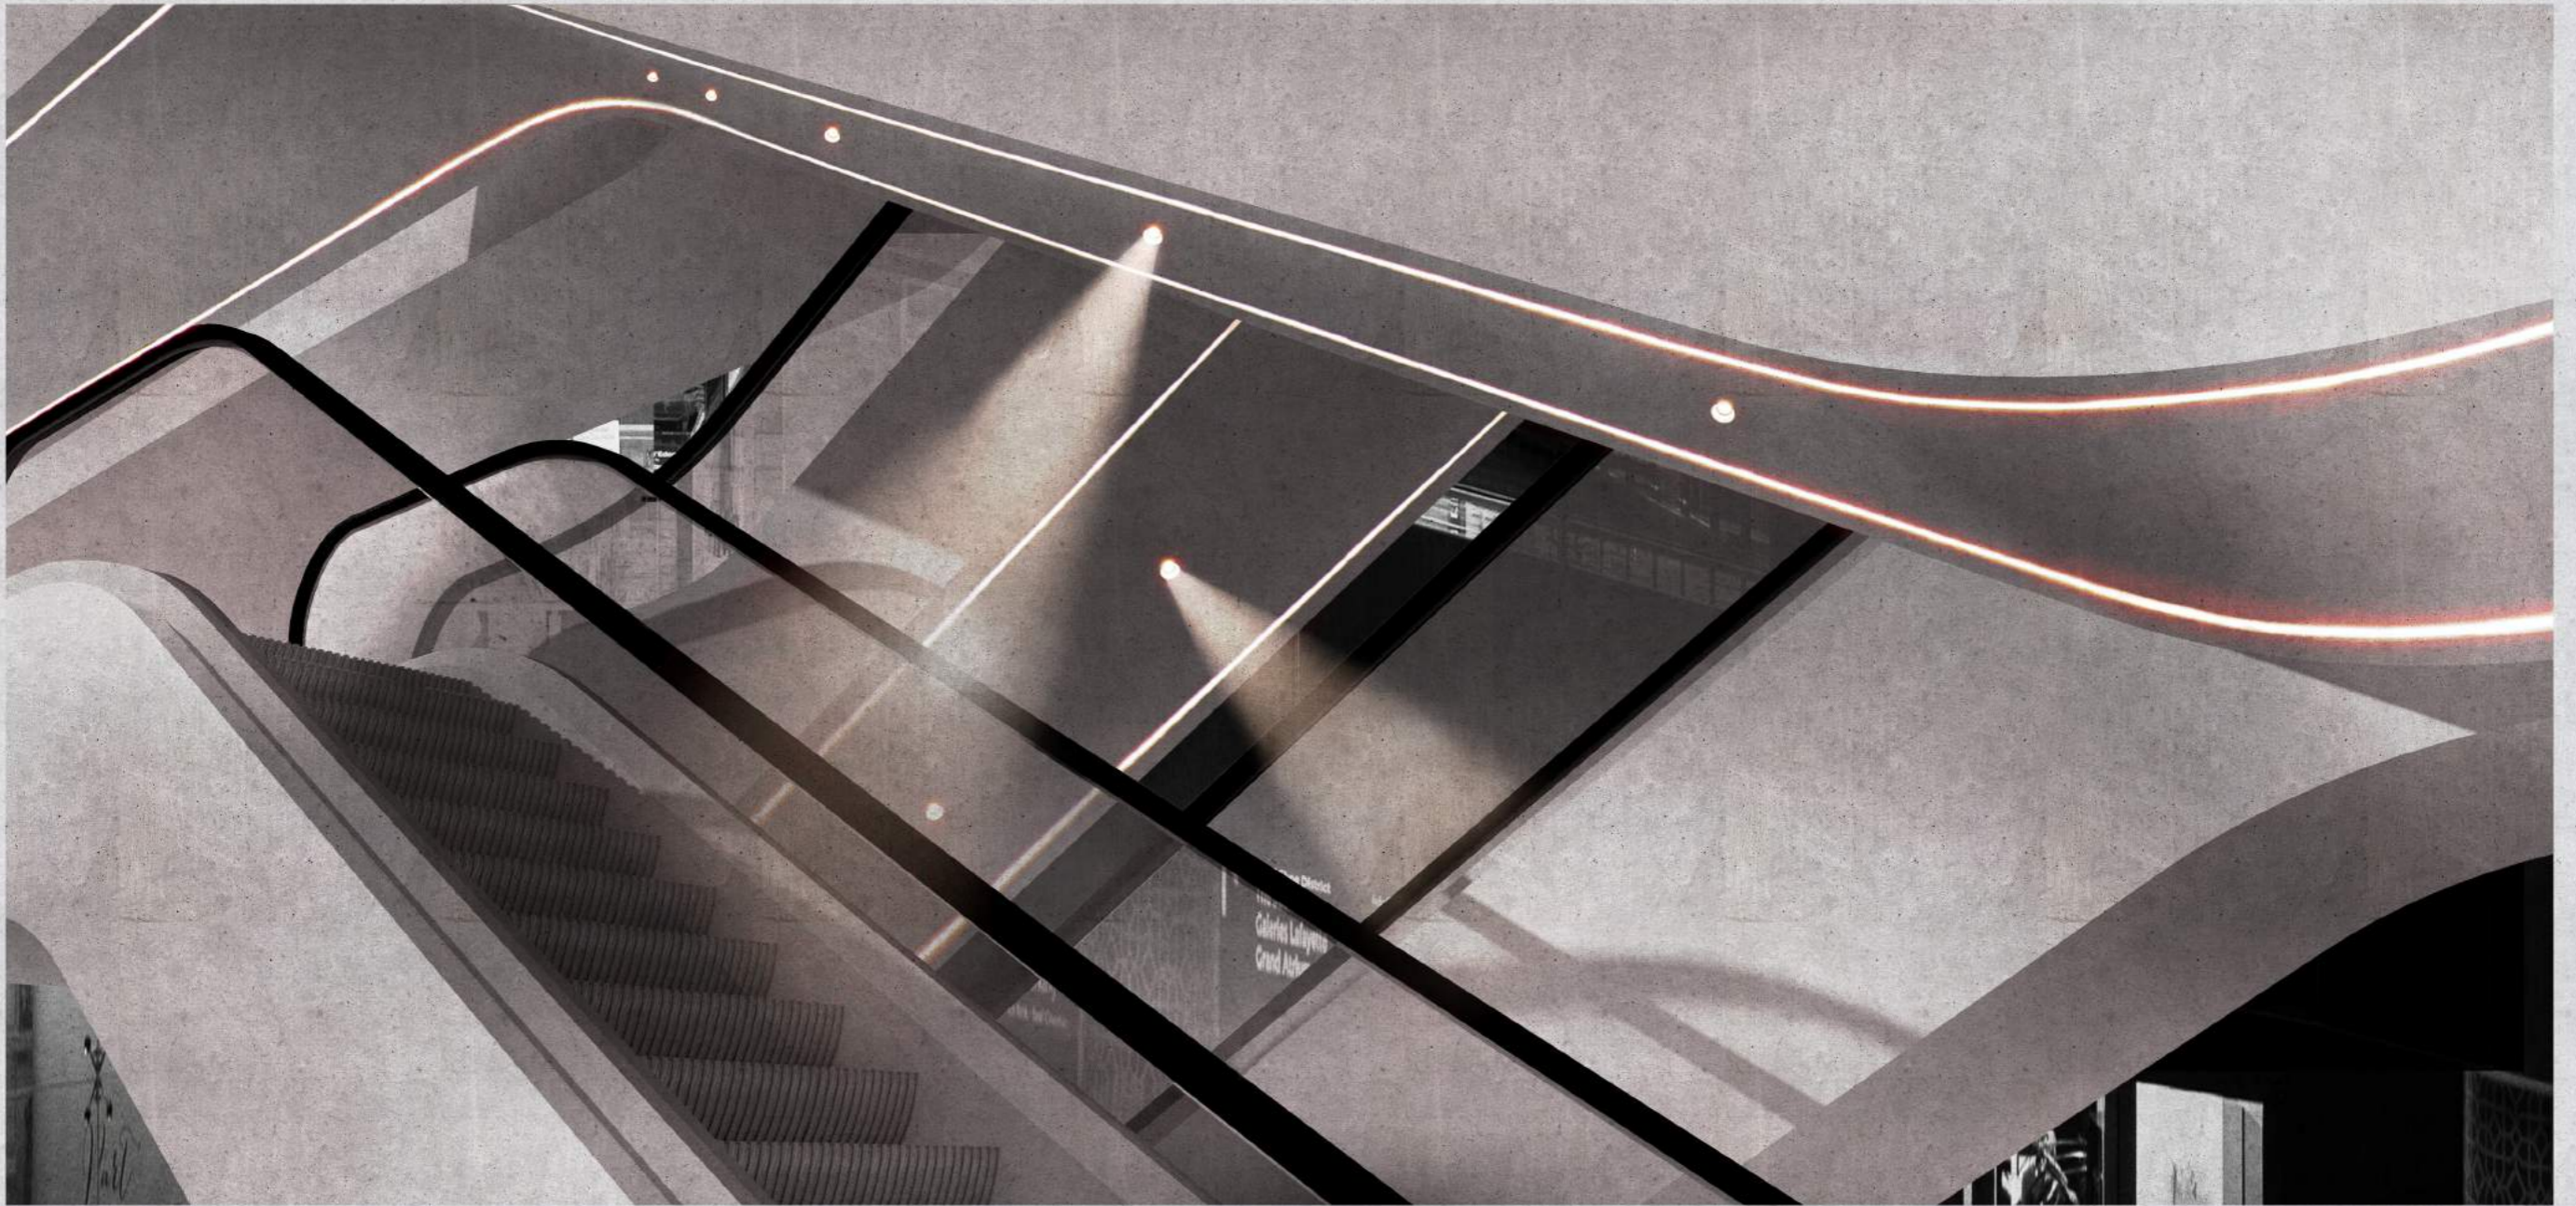

# ESCALATOR

*COINCIDENCE*

*CHANCE*

*MOMENT*

*Setting: The escalator*

*Characters: Person A & Person B*

*A and B are taking the escalators which run opposite directions, as they reach the middle, A and B will be shrouded in light for a brief moment and it brings their eyes together.*

Spotlights are easier to be noticed than the slightly dimmed ambient light.

Detail of spotlight

*A column in architecture and structural engineering is a structural element that transmits, through compression, the weight of the structure above to other structural elements below.*