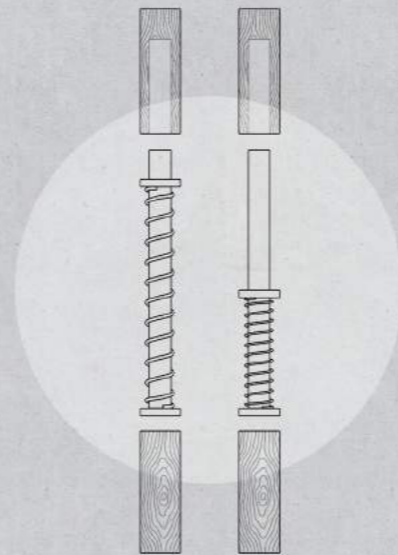

The height of the bench is 450 mm when two people sit on it together, which is the most comfortable height.

The height of the bench is 500 mm when no one is sitting on it.

When one person leaves the chair, the other person will be bounced to 550 mm which is an uncomfortable height, indicating the negotiation is not going smoothly.