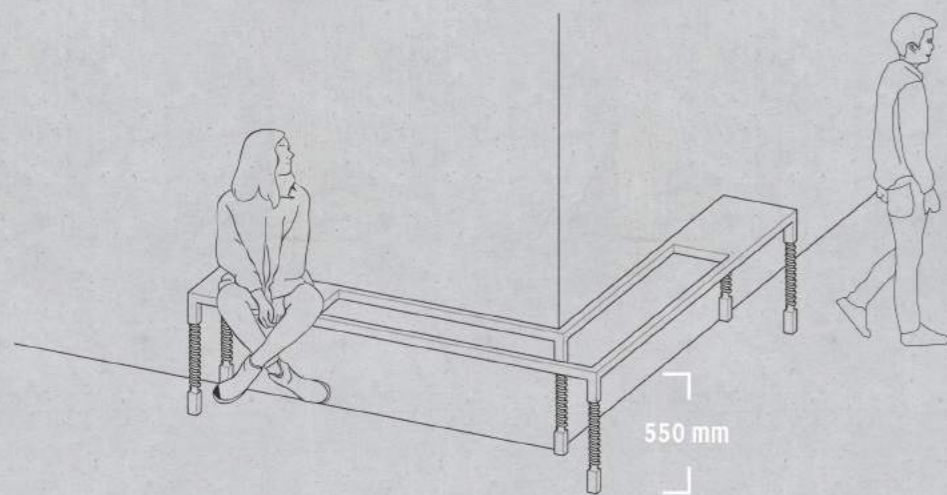

# C O R N E R

CAUTION! // DO NOT CROSS!

*Setting : The street corner*

*Characters : Person A & Person B*

*A and B want to have a safe negotiation, they sit on the bench which can only maintain a comfortable height when two people sit down together, and communicate through the mirror without directly seeing each other.*

The height of the bench is 450 mm when two people sit on it together, which is the most comfortable height.

The height of the bench is 500 mm when no one is sitting on it.

When one person leaves the chair, the other person will be bounced to 550 mm which is an uncomfortable height, indicating the negotiation is not going smoothly.