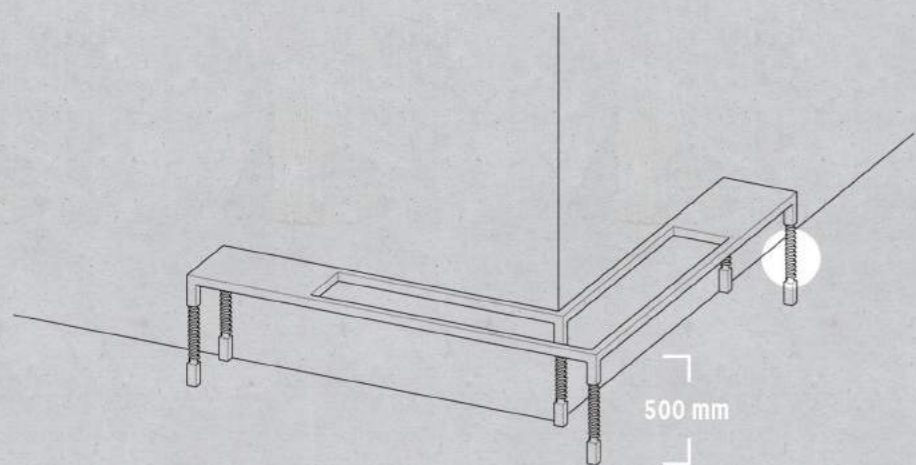

The height of the bench is 450 mm when two people sit on it together, which is the most comfortable height.

The height of the bench is 500 mm when no one is sitting on it.

When one person leaves the chair, the other person will be bounced to 550 mm which is an uncomfortable height, indicating the negotiation is not going smoothly.