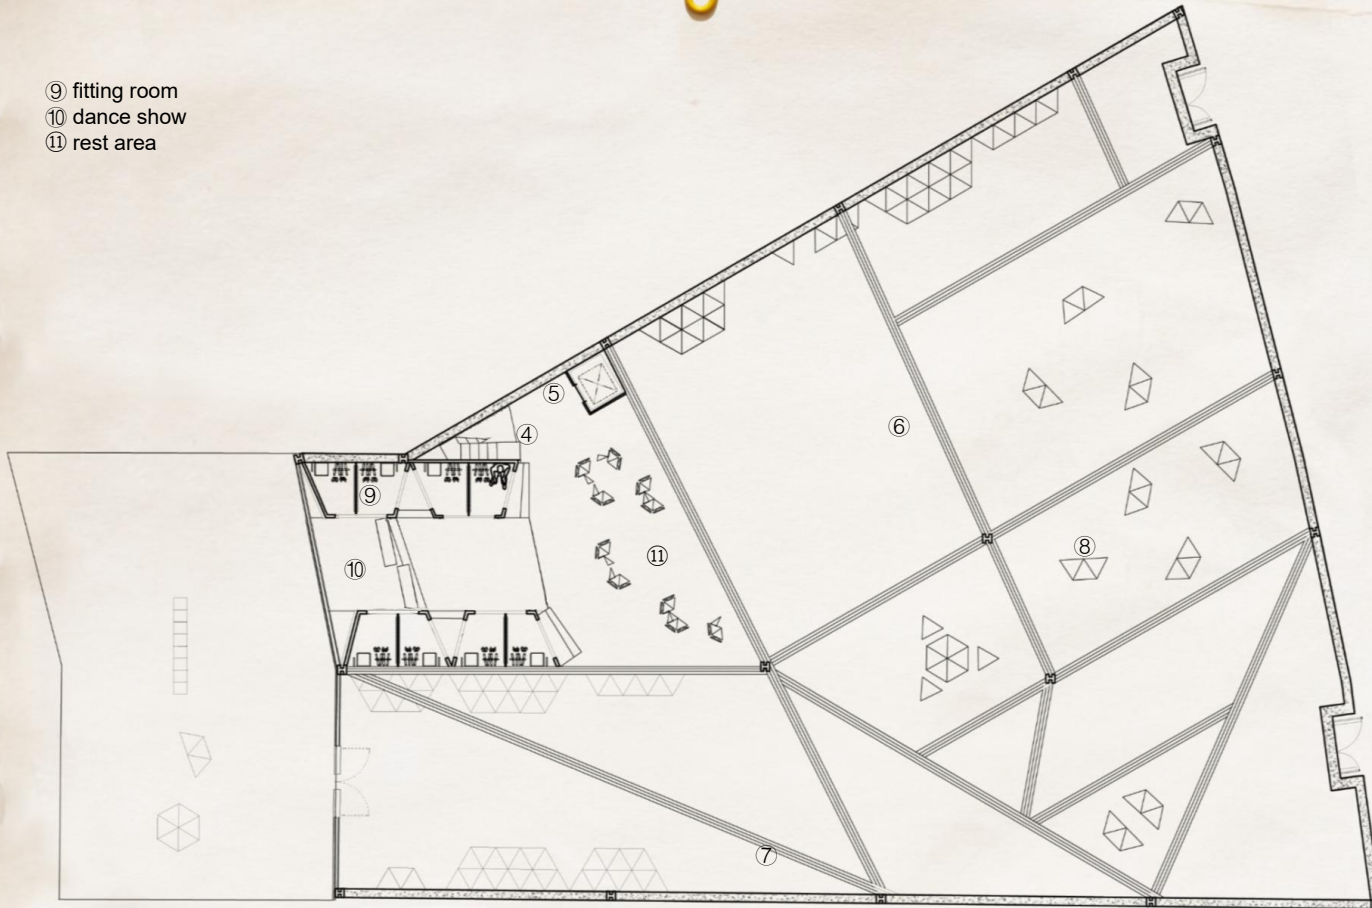

300

Development Model

detail model, site model, building model

Development Model

Design Strategy
modular

Design Strategy
modular

CNC cut wood joinery

Plan
Ground Floor

- ① seating
- ② coffee shop
- ③ flower arcade
- ④ staircase
- ⑤ elevator
- ⑥ dance floor
- ⑦ memory wall
- ⑧ movable dance box

Plan
First Floor

- ⑨ fitting room
- ⑩ dance show
- ⑪ rest area

Seating
"watching"