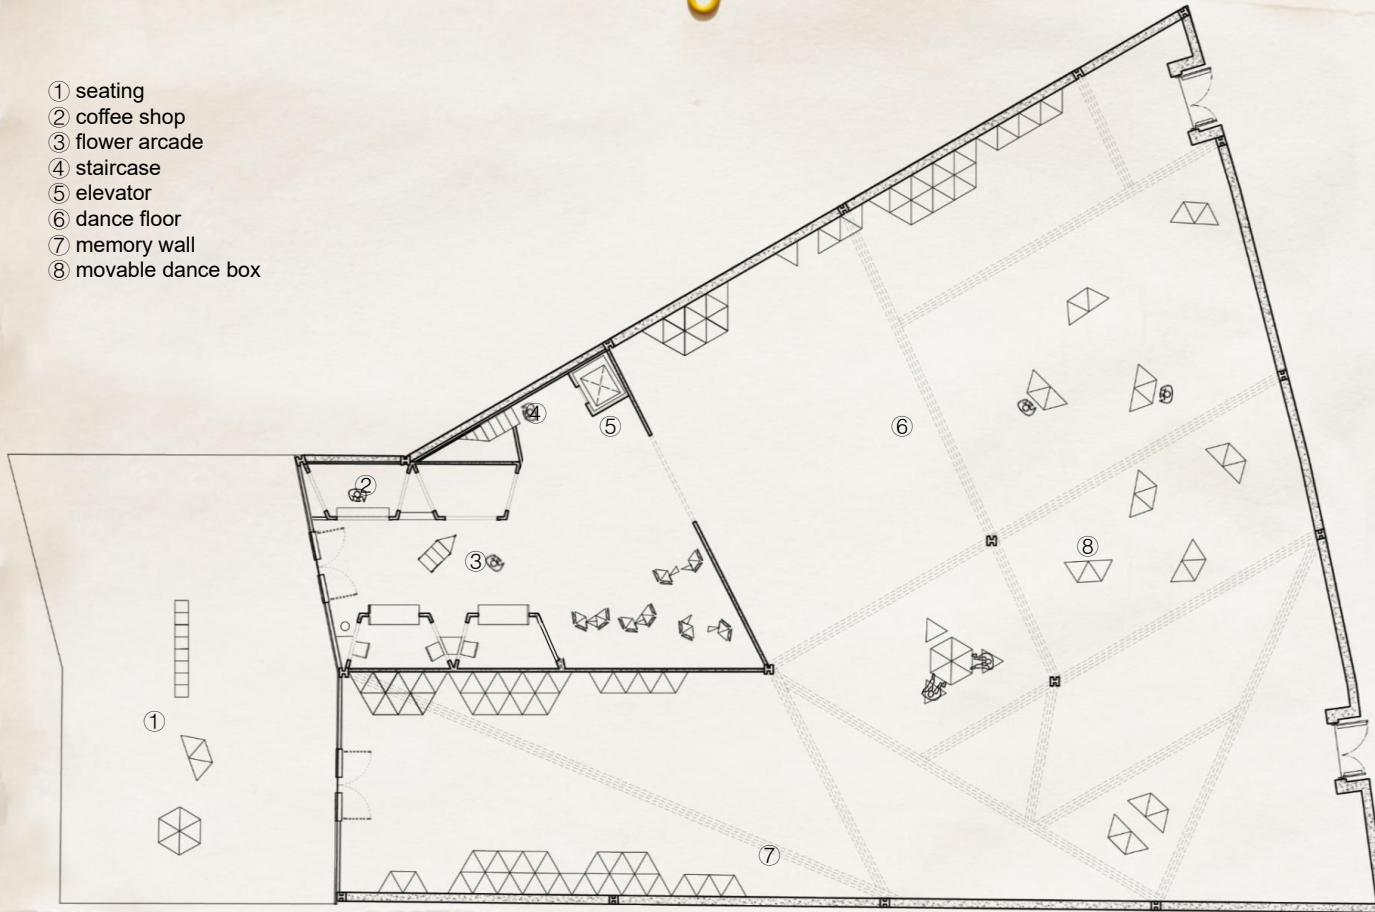

300

Development Model

detail model, site model, building model

Development Model

Design Strategy
modular

Design Strategy
modular

CNC cut wood joinery

Plan
Ground Floor

- ① seating
- ② coffee shop
- ③ flower arcade
- ④ staircase
- ⑤ elevator
- ⑥ dance floor
- ⑦ memory wall
- ⑧ movable dance box

Plan
First Floor

- ⑨ fitting room
- ⑩ dance show
- ⑪ rest area

Seating
"watching"