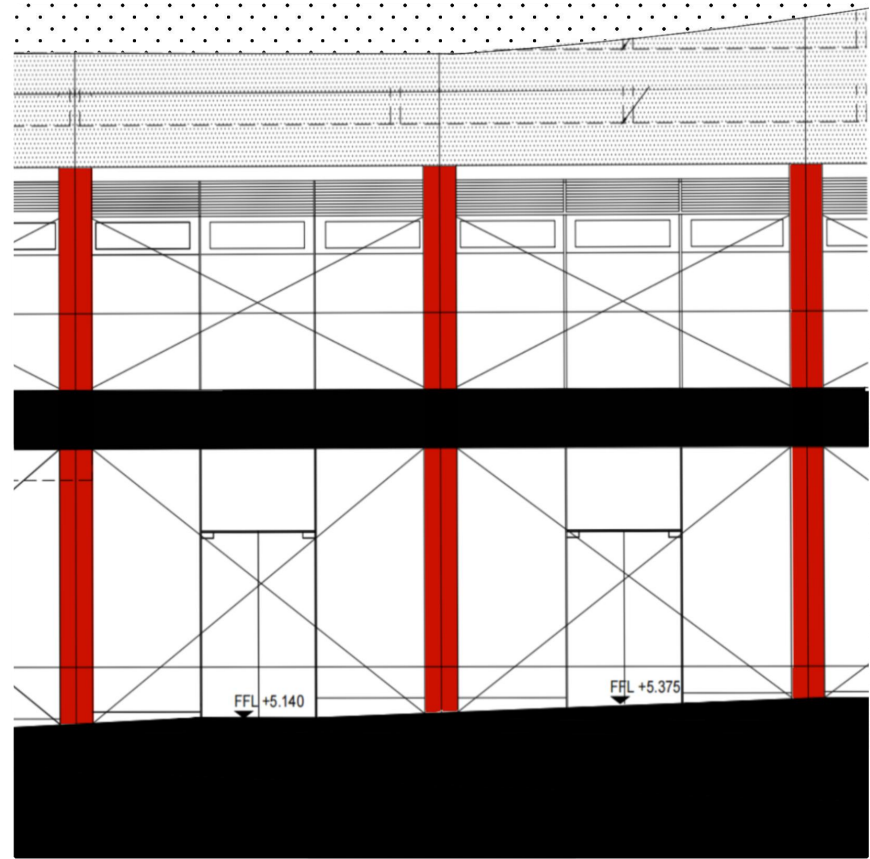

Narrative Model
Detail

Site Analysis

Site Analysis
vacant rental unit

acreage: 698.5m²

height: 10285mm

Site Analysis

- ① limited natural light
- ② complex structure
- ③ lots of space

shop	public space	vacant shop	street	buildings
------	--------------	-------------	--------	-----------

Concept

An intimate ballroom to encourage intimacy

Customer Journey
New Ballroom

Site Brief

divided into permanent and temporary

Eastbourne Journey

IN BACON CENTER -

Eastbourne Journey