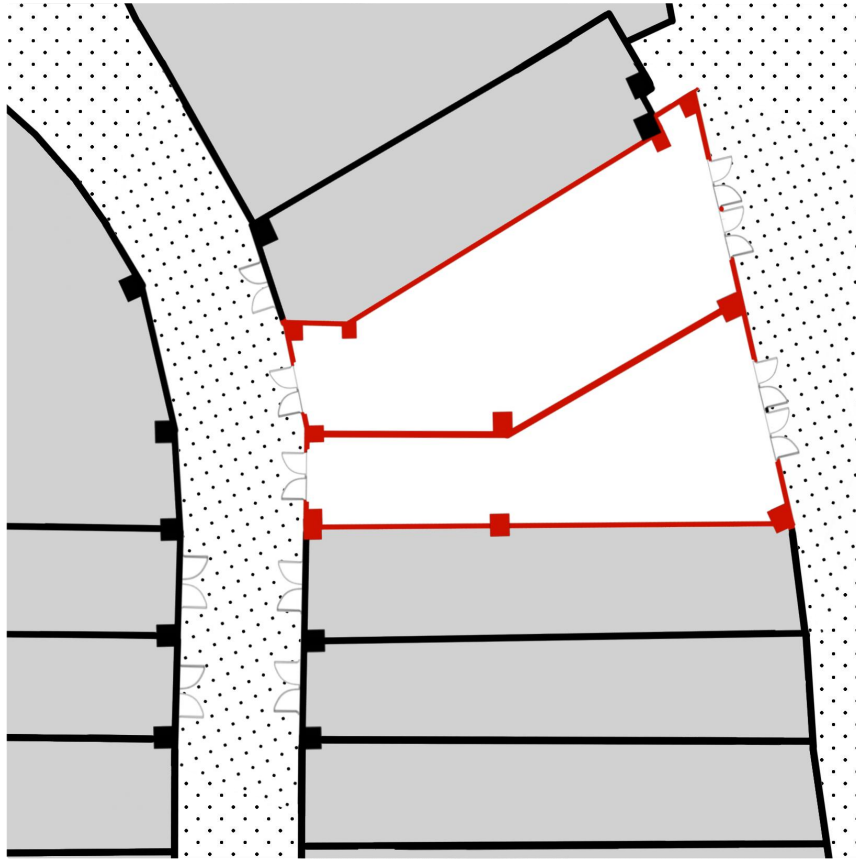

Narrative Model
Detail

Site Analysis

Site Analysis
vacant rental unit

acreage: 698.5m²

height: 10285mm

Site Analysis

- ① limited natural light
- ② complex structure
- ③ lots of space

shop	public space	vacant shop	street	buildings
------	--------------	-------------	--------	-----------