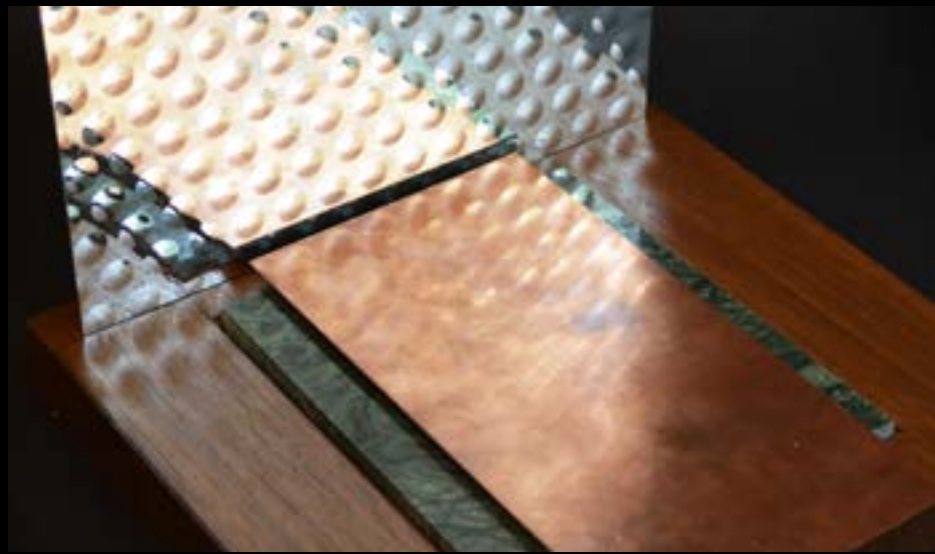

JOURNEY | materials

Entrance

One drink is all it takes

Secret escape

Main course

Dark side of the moon

Dirty dancing

Sush room

Toilet 42

Exit