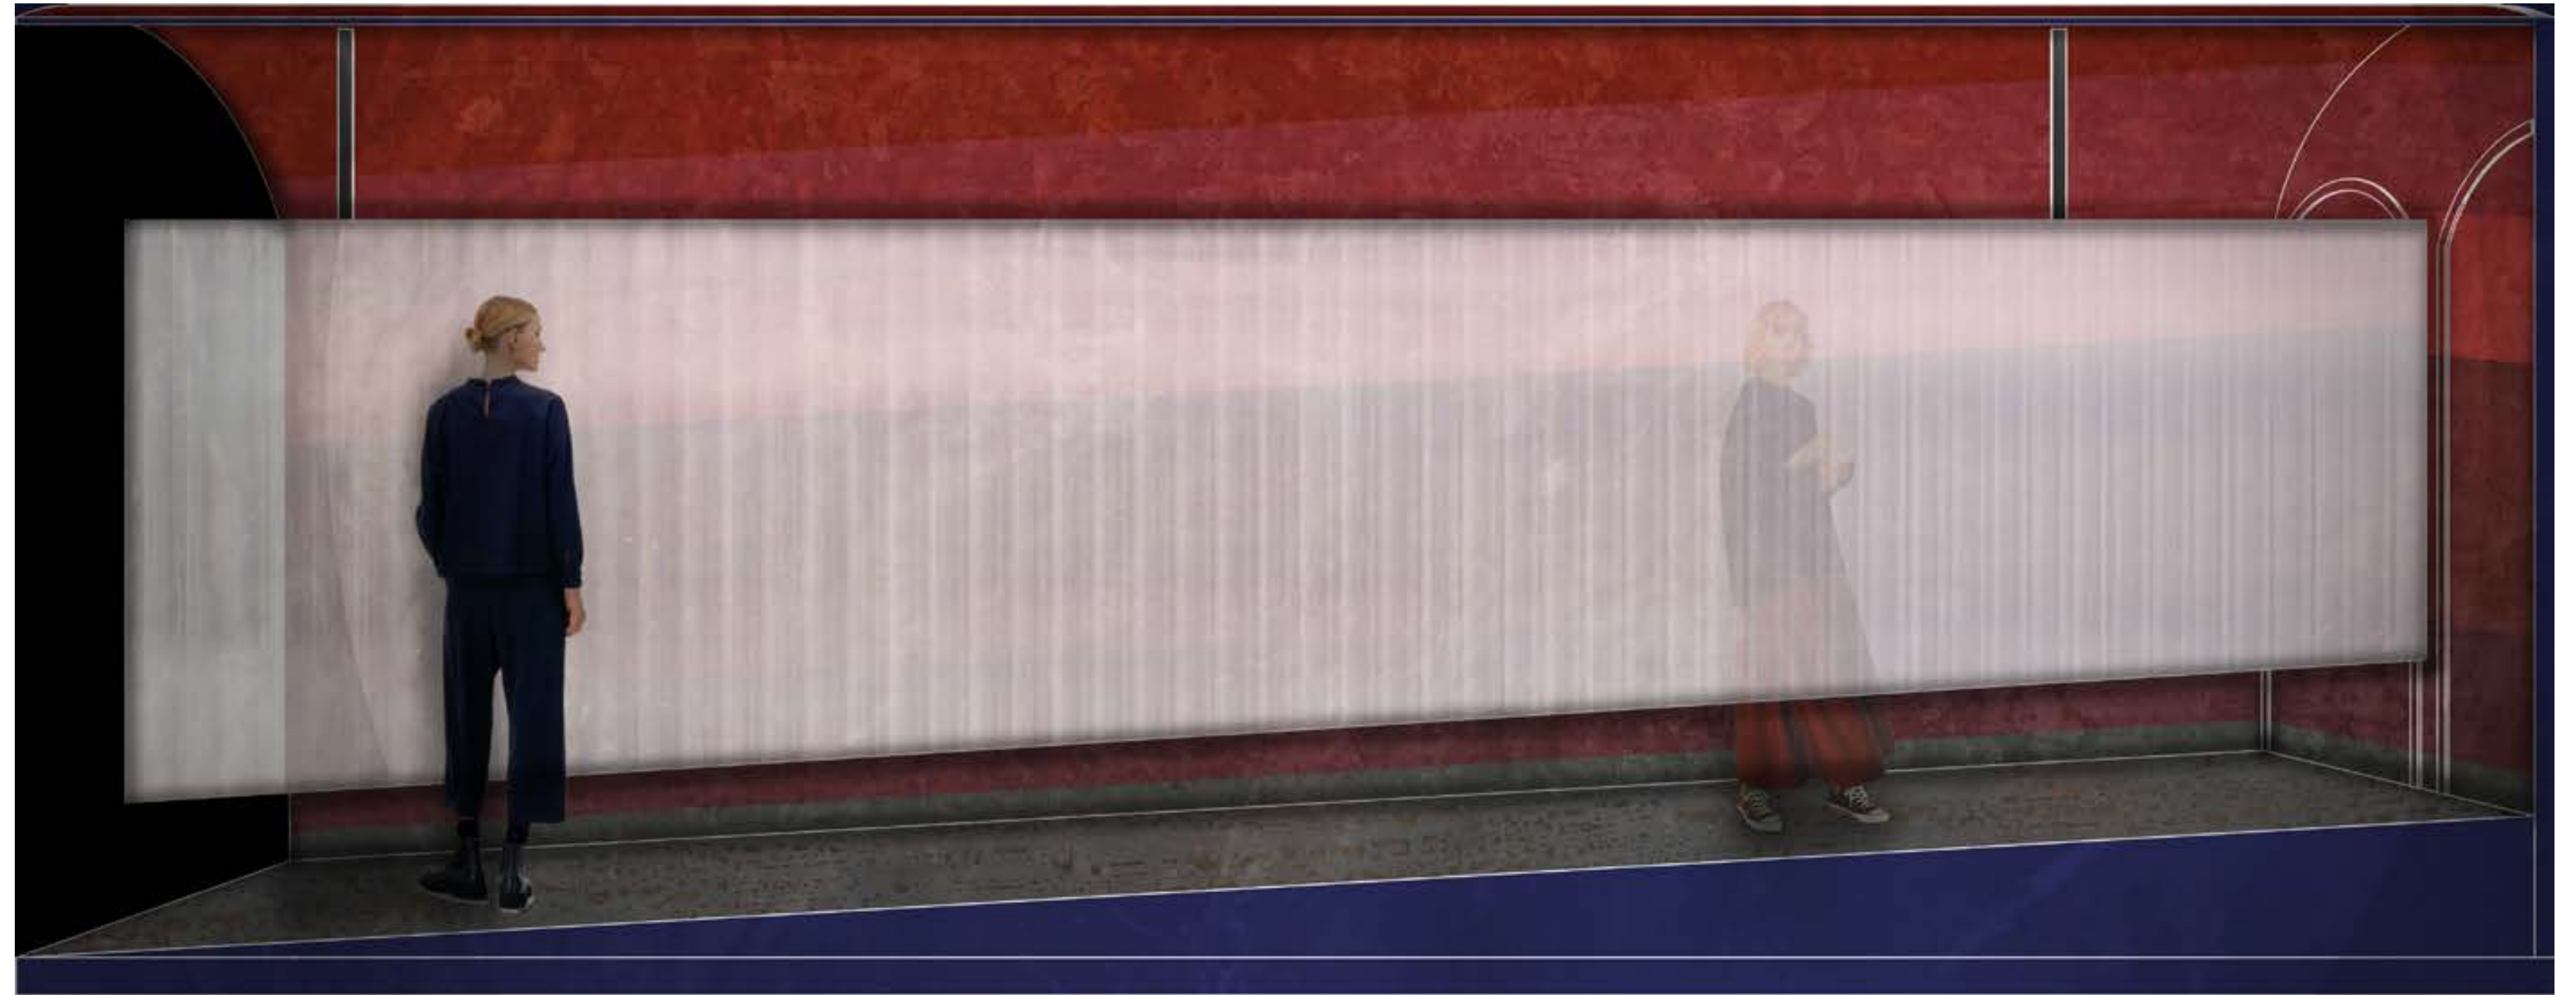

TOILET 42

MAP

ENTRANCE

MYSTERY

FLIRTY

PROGRESSION

ENTRANCE

Translucent polycarbonate hanging panel

Red stainless steel gradient arch

Back view

Black stainless steel flooring

ONE DRINK IS ALL IT TAKES

AWKWARD FEELING

SELF AWARENESS

PLAYFULNESS

ONE DRINK IS ALL IT TAKES