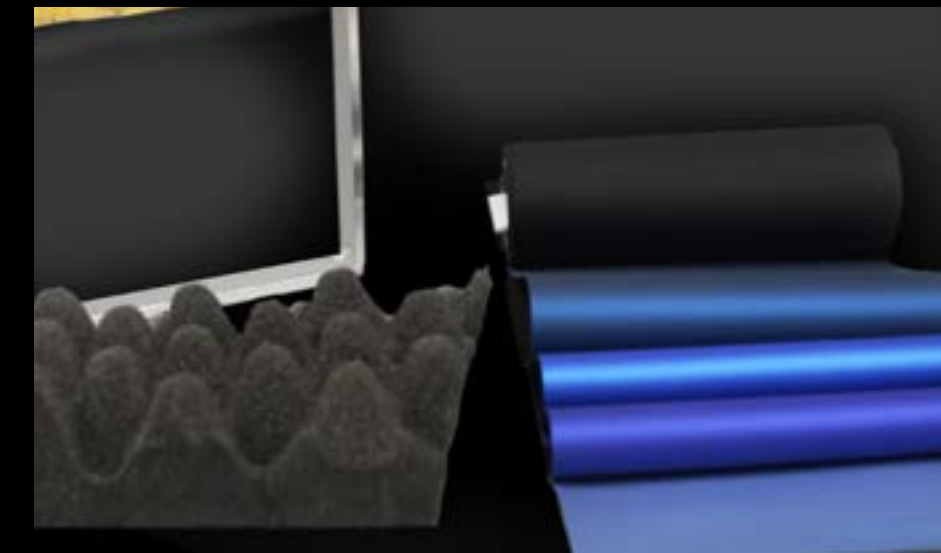

JOURNEY | materials

Entrance

One drink is all it takes

Secret escape

Main course

Dark side of the moon

Dirty dancing

Sush room

Toilet 42

Exit