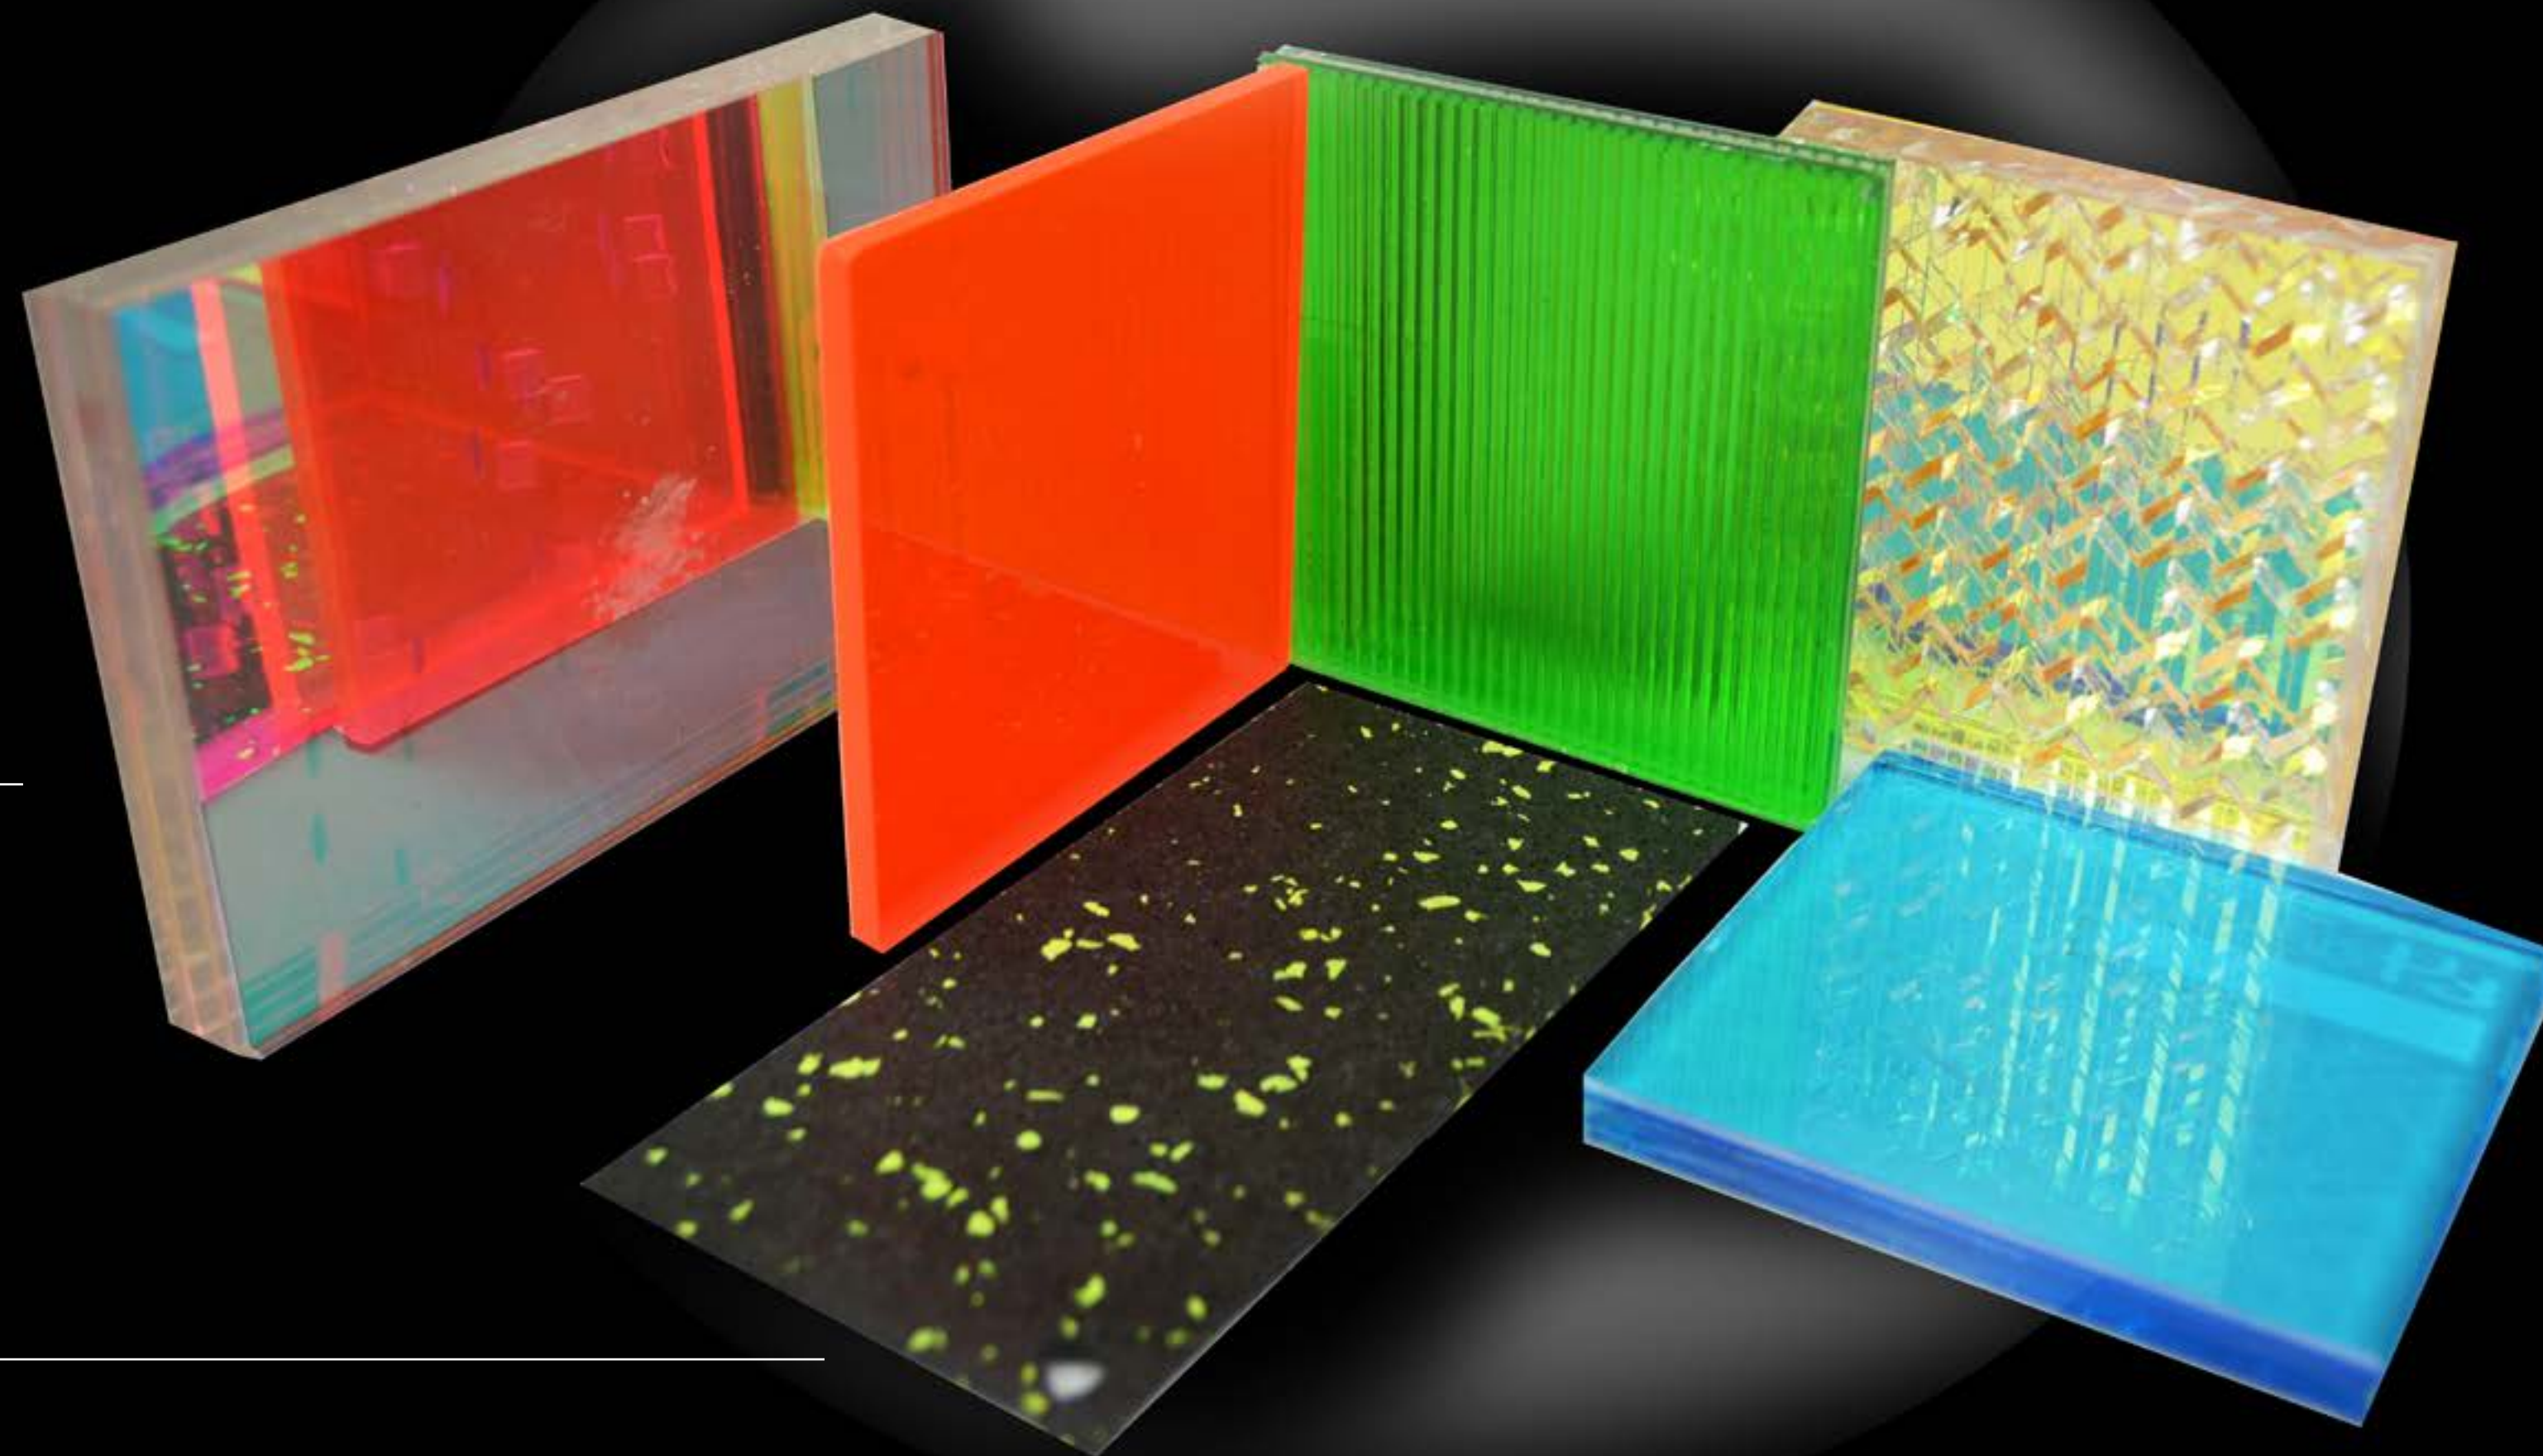

Red stainless steel
toilet
cabin

EXIT

***PROGRESSION
TO THE END***

ENCHANTED FOREST

FLOURESCENT

EXIT

Fluorescent
polycarbonate on
different colors:
respond to UV
dark lights on the
dark

Glow in the dark
terrazzo
technology