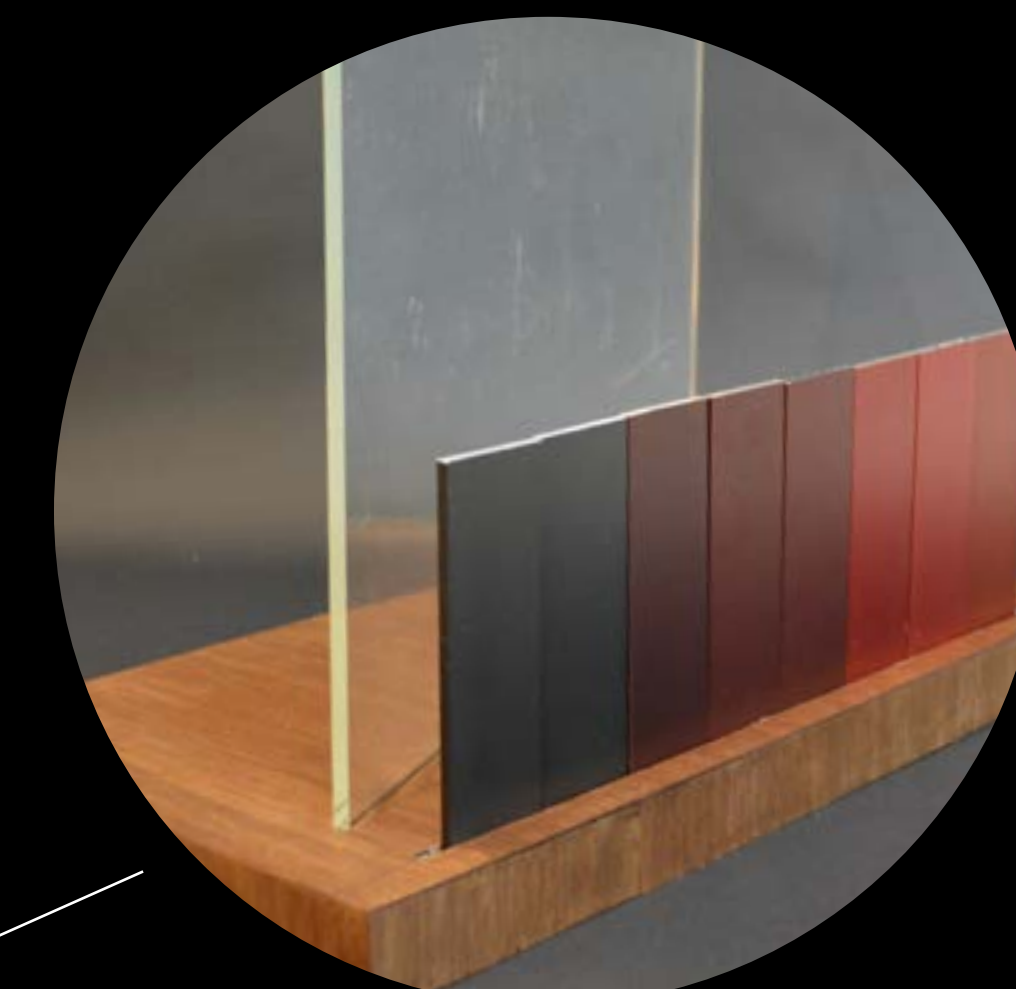

ENTRANCE

Translucent polycarbonate hanging panel

Red stainless steel gradient arch

Back view

Black stainless steel flooring