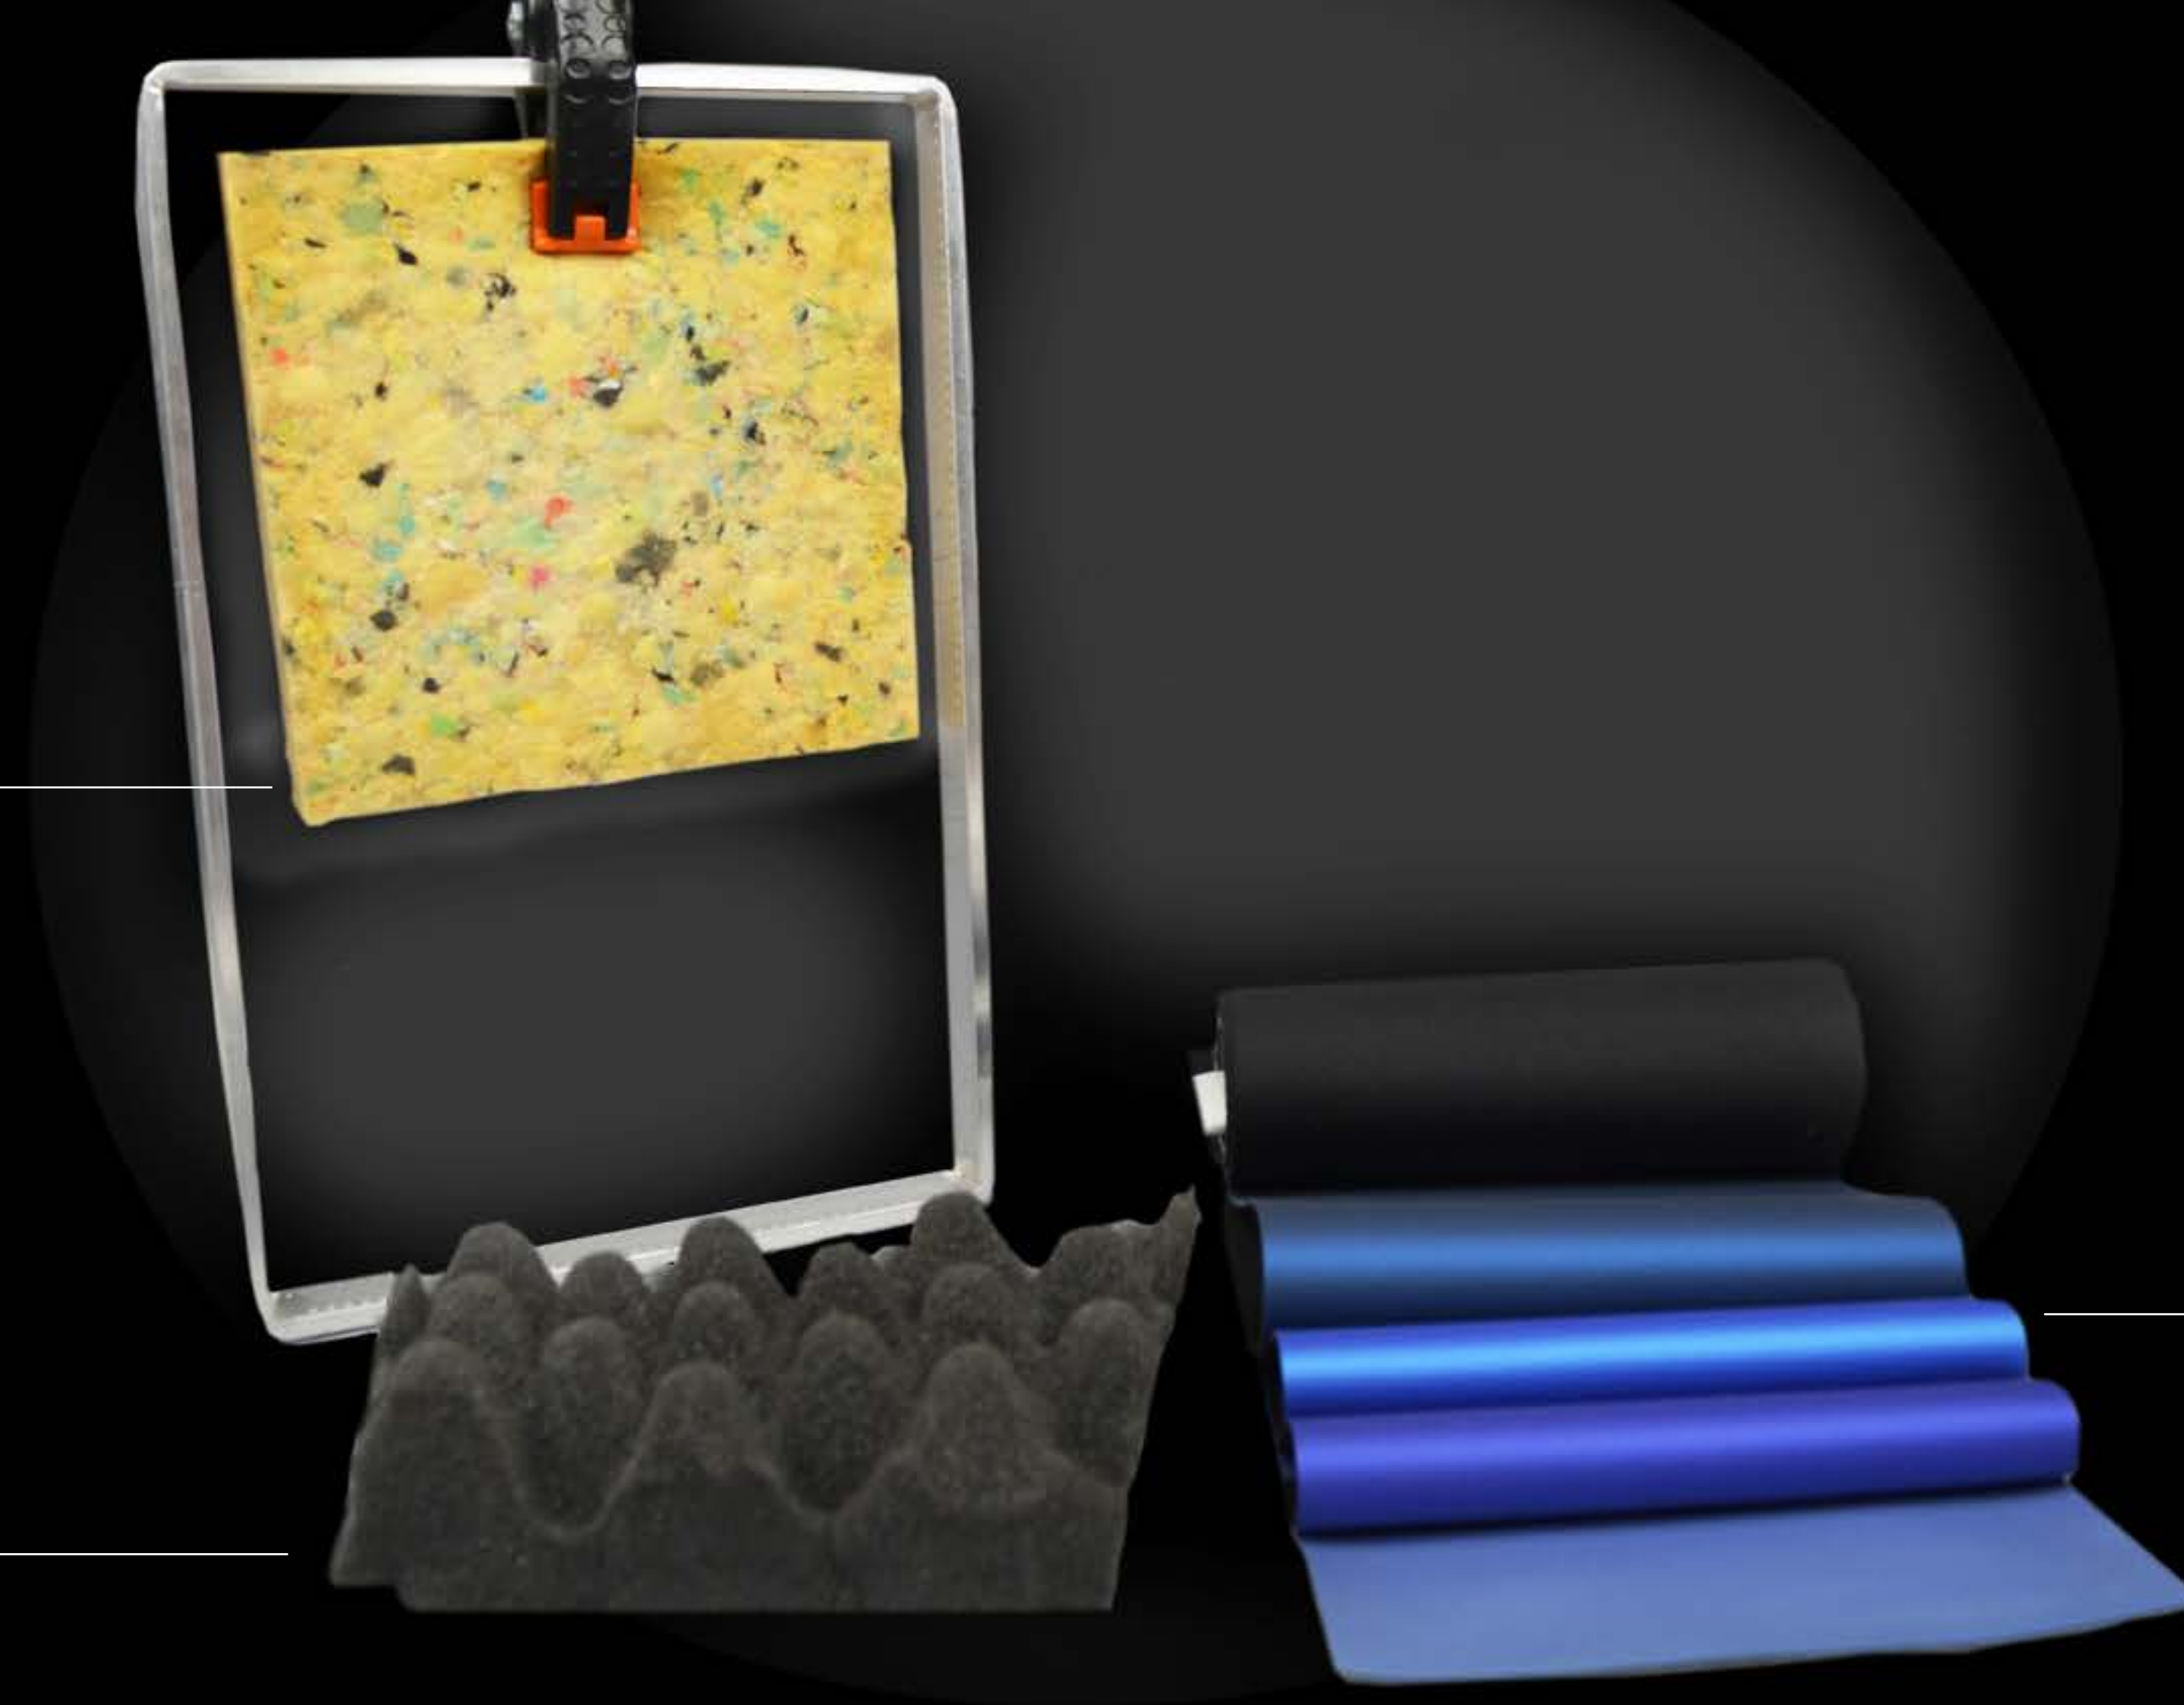

SUSH ROOM

Hard foam for
bubbles on ceiling:
sound insulation

Soft foam for
bubbles on walls
and seating objects:
sound insulation

Shades of blue
fabric to cover
the foam
bubbles