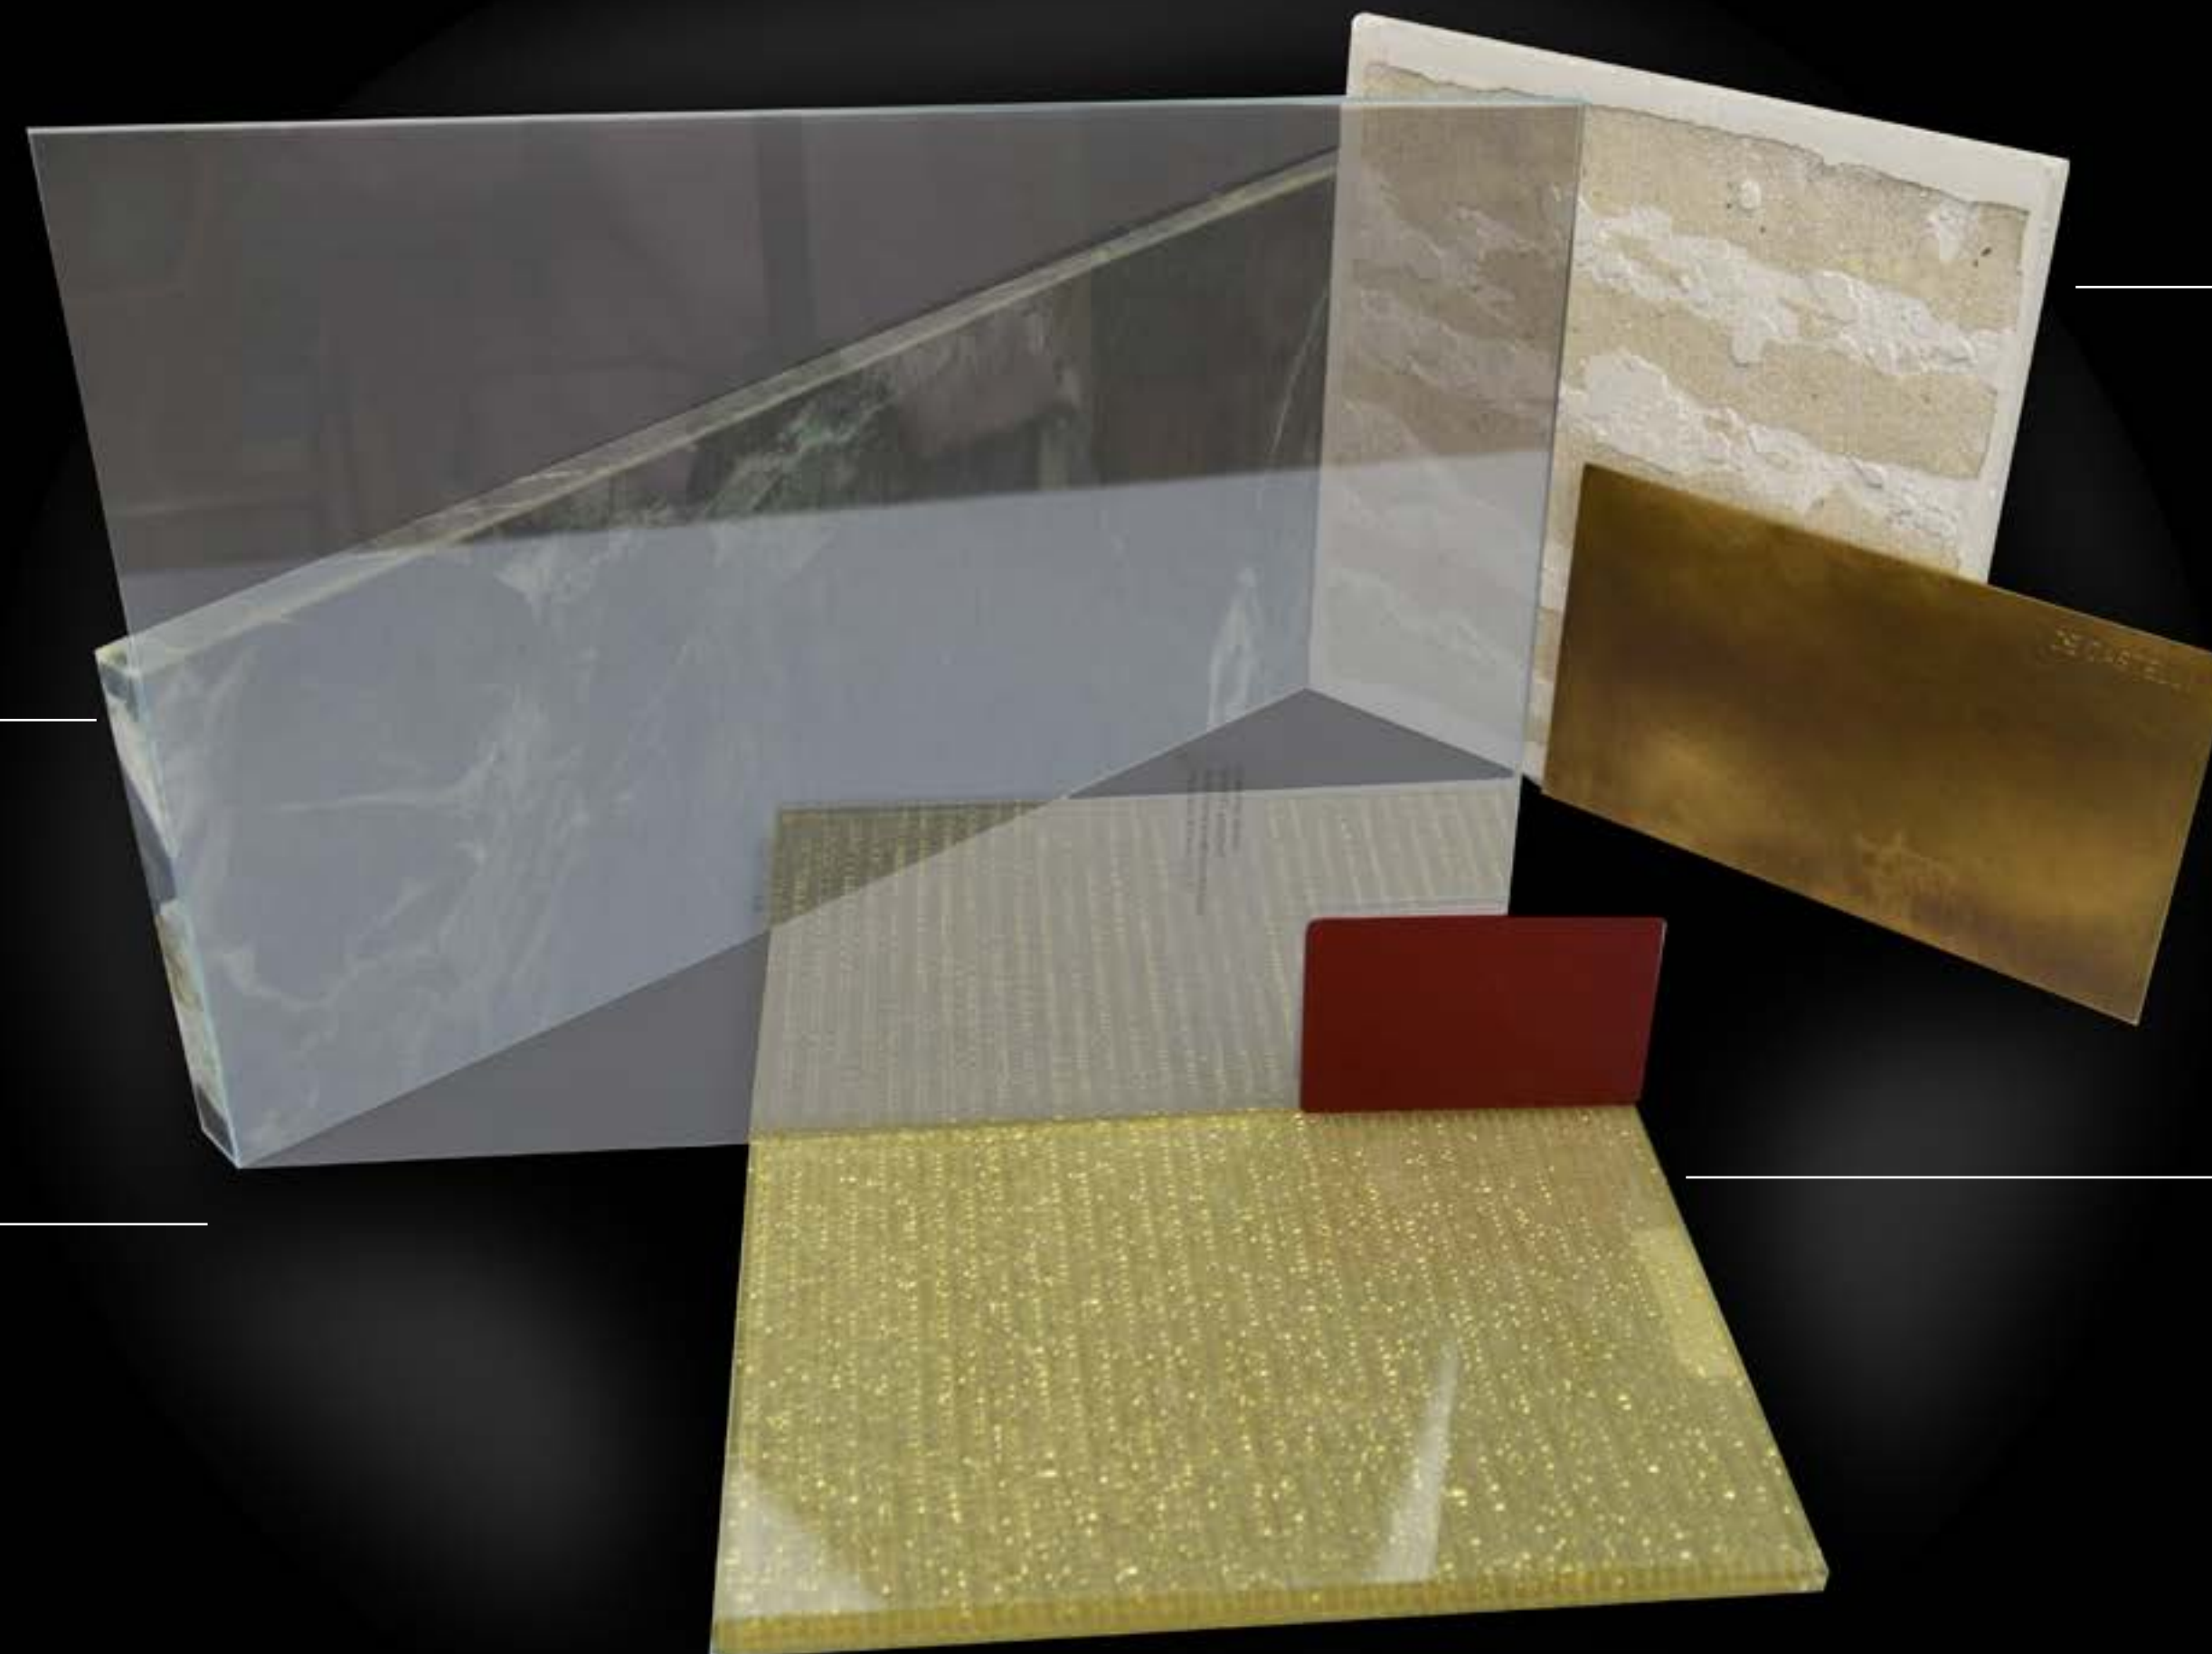

TOILET 42

Green marble
counter

Black mirror
cabin: see from
the inside/don't
see from the
outside

Transparant
polycarbonate
with golden fabric
mesh inside

Concrete wall
finish

Golden brass
interior of the
hanging lamp

Red stainless steel
toilet
cabin