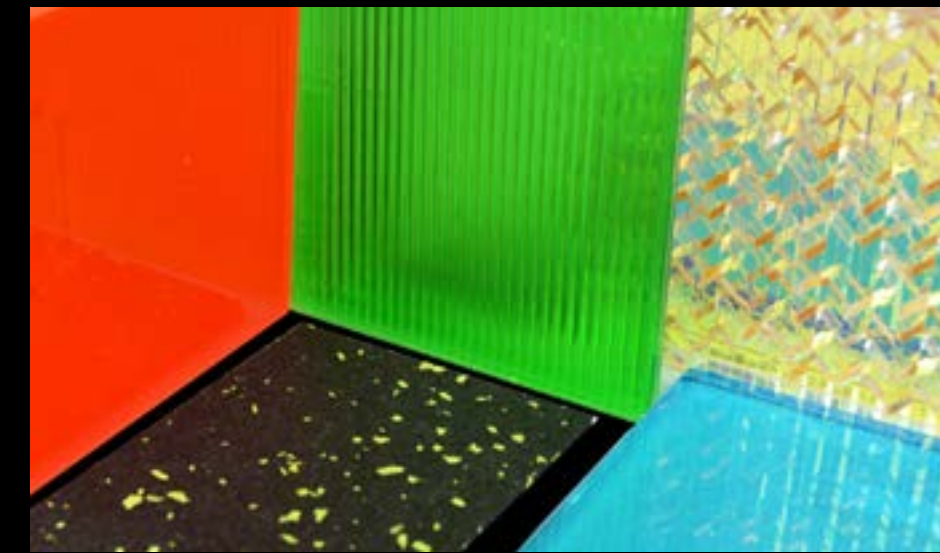

Red stainless steel
toilet
cabin

EXIT

***PROGRESSION
TO THE END***

ENCHANTED FOREST

FLOURESCENT

EXIT

Fluorescent
polycarbonate on
different colors:
respond to UV
dark lights on the
dark

Glow in the dark
terrazzo
technology

JOURNEY | experience

Entrance

One drink is all it takes

Secret escape

Main course

Dark side of the moon

Dirty dancing

Sush room

Toilet 42

Exit

JOURNEY | materials

Entrance

One drink is all it takes

Secret escape

Main course

Dark side of the moon