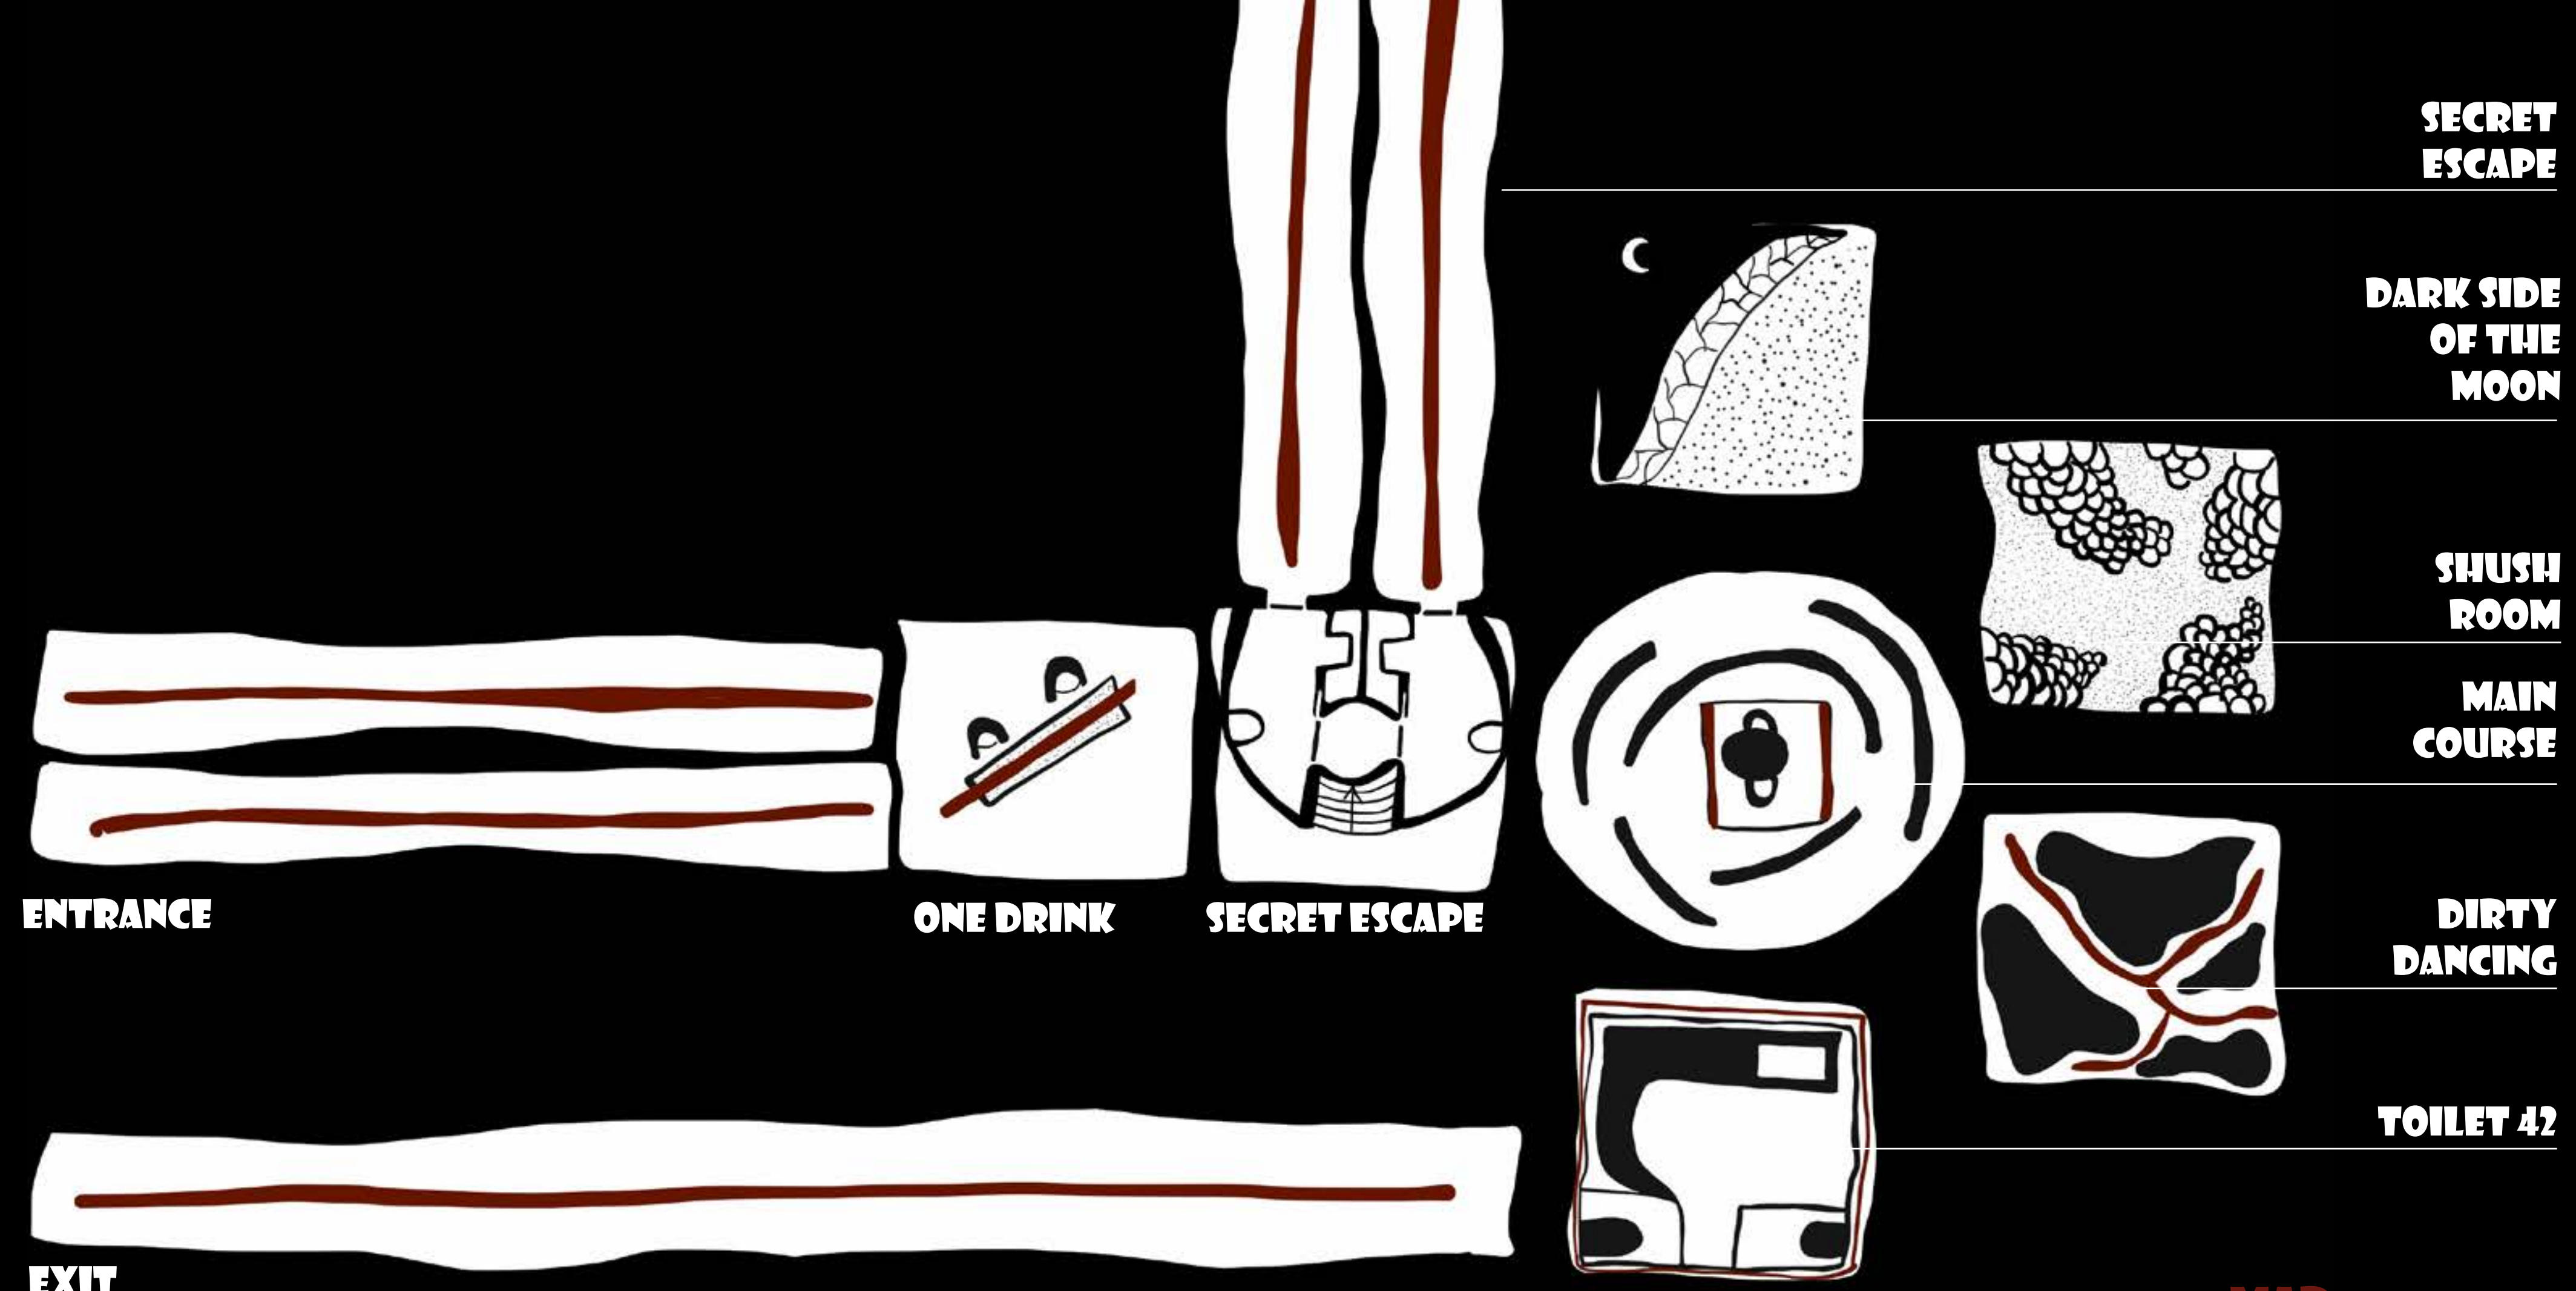

HOW DOES IT WORK?

**SECRET
ESCAPE**

**DARK SIDE
OF THE
MOON**

**SHUSH
ROOM**

**MAIN
COURSE**

**DIRTY
DANCING**

TOILET 42

MAP