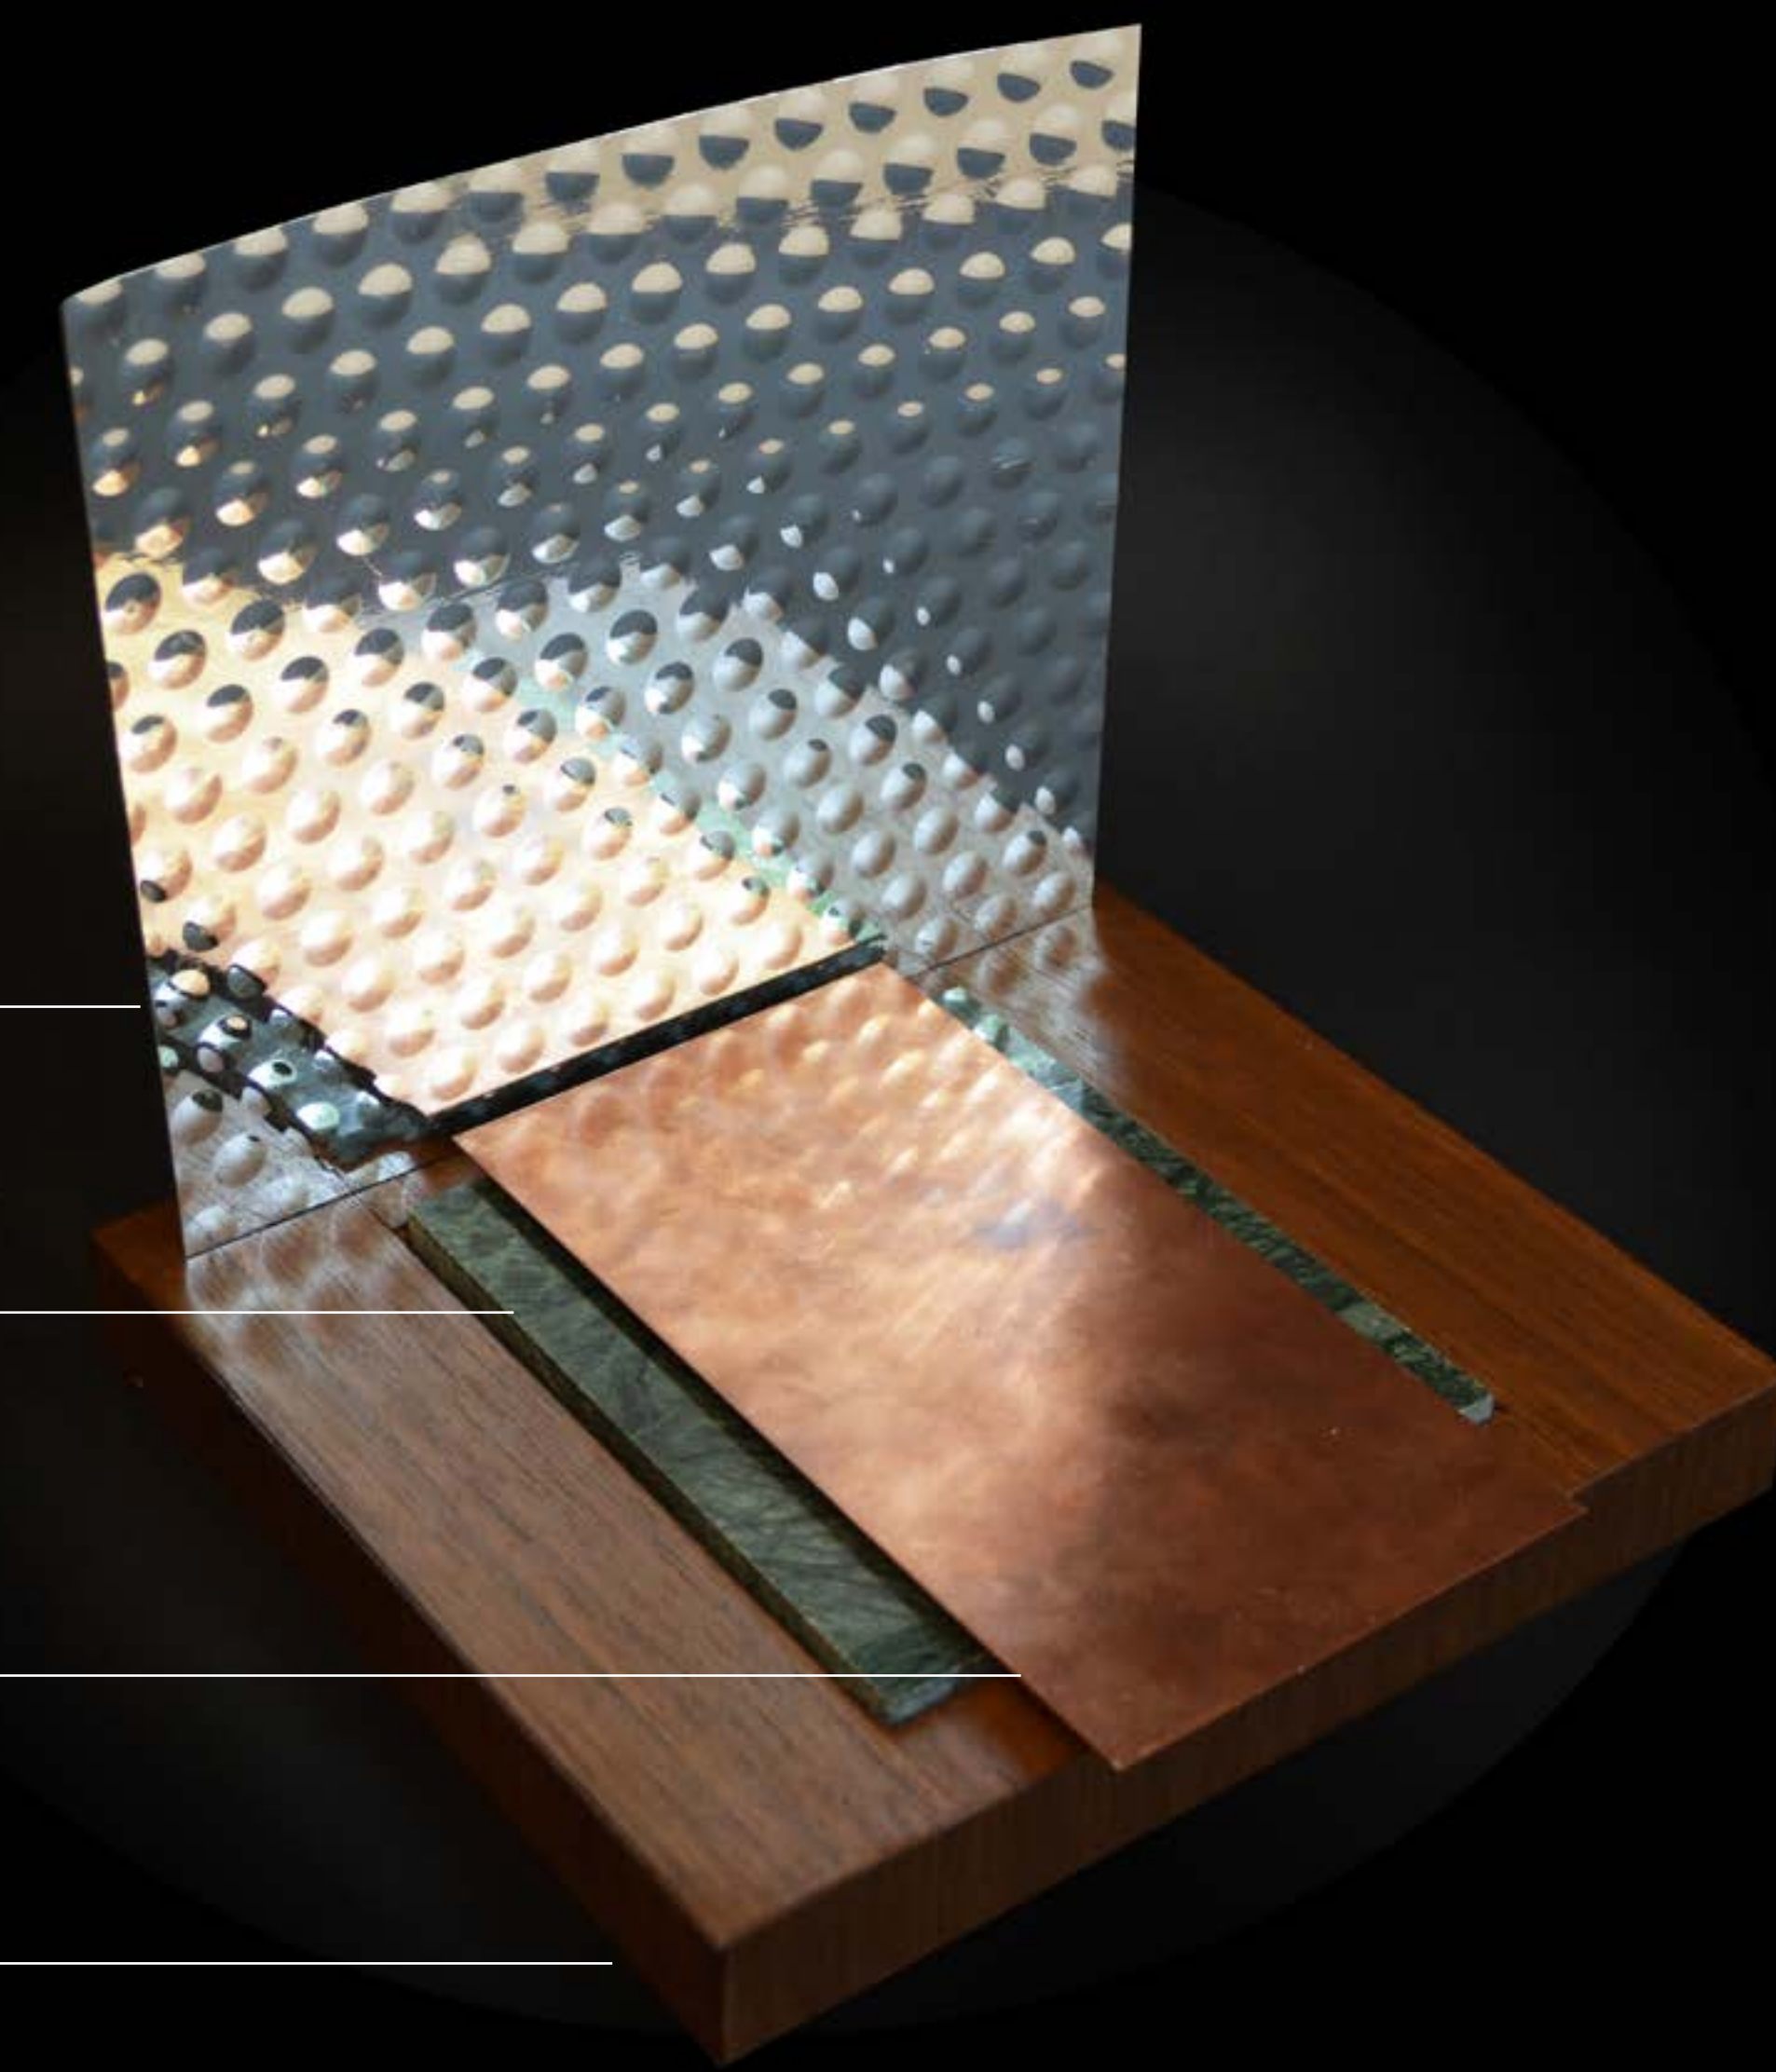

ONE DRINK IS ALL IT TAKES