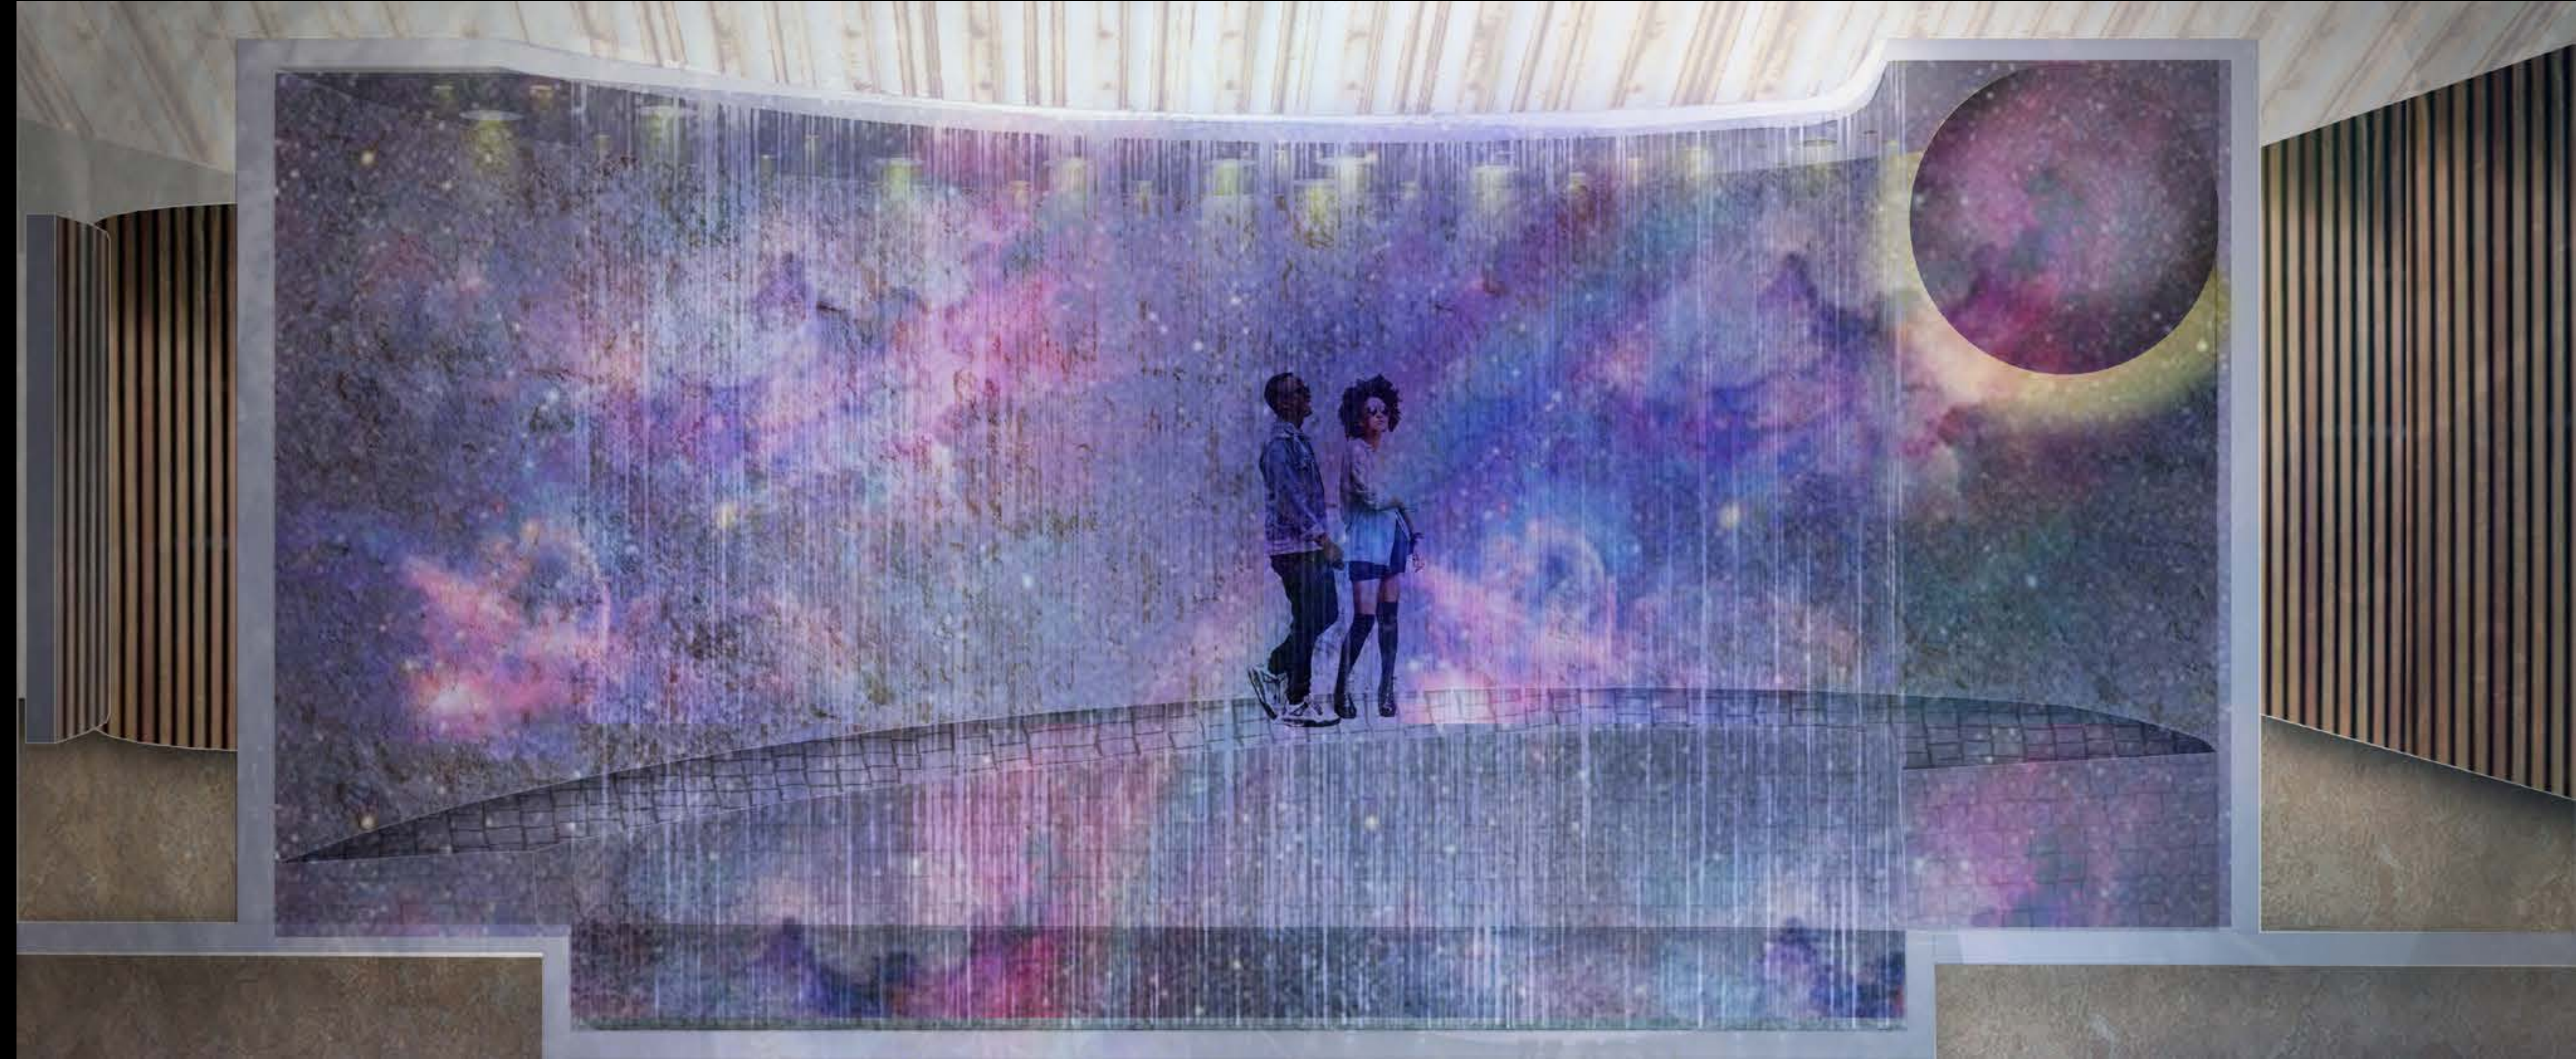

**DARK SIDE
OF THE MOON**