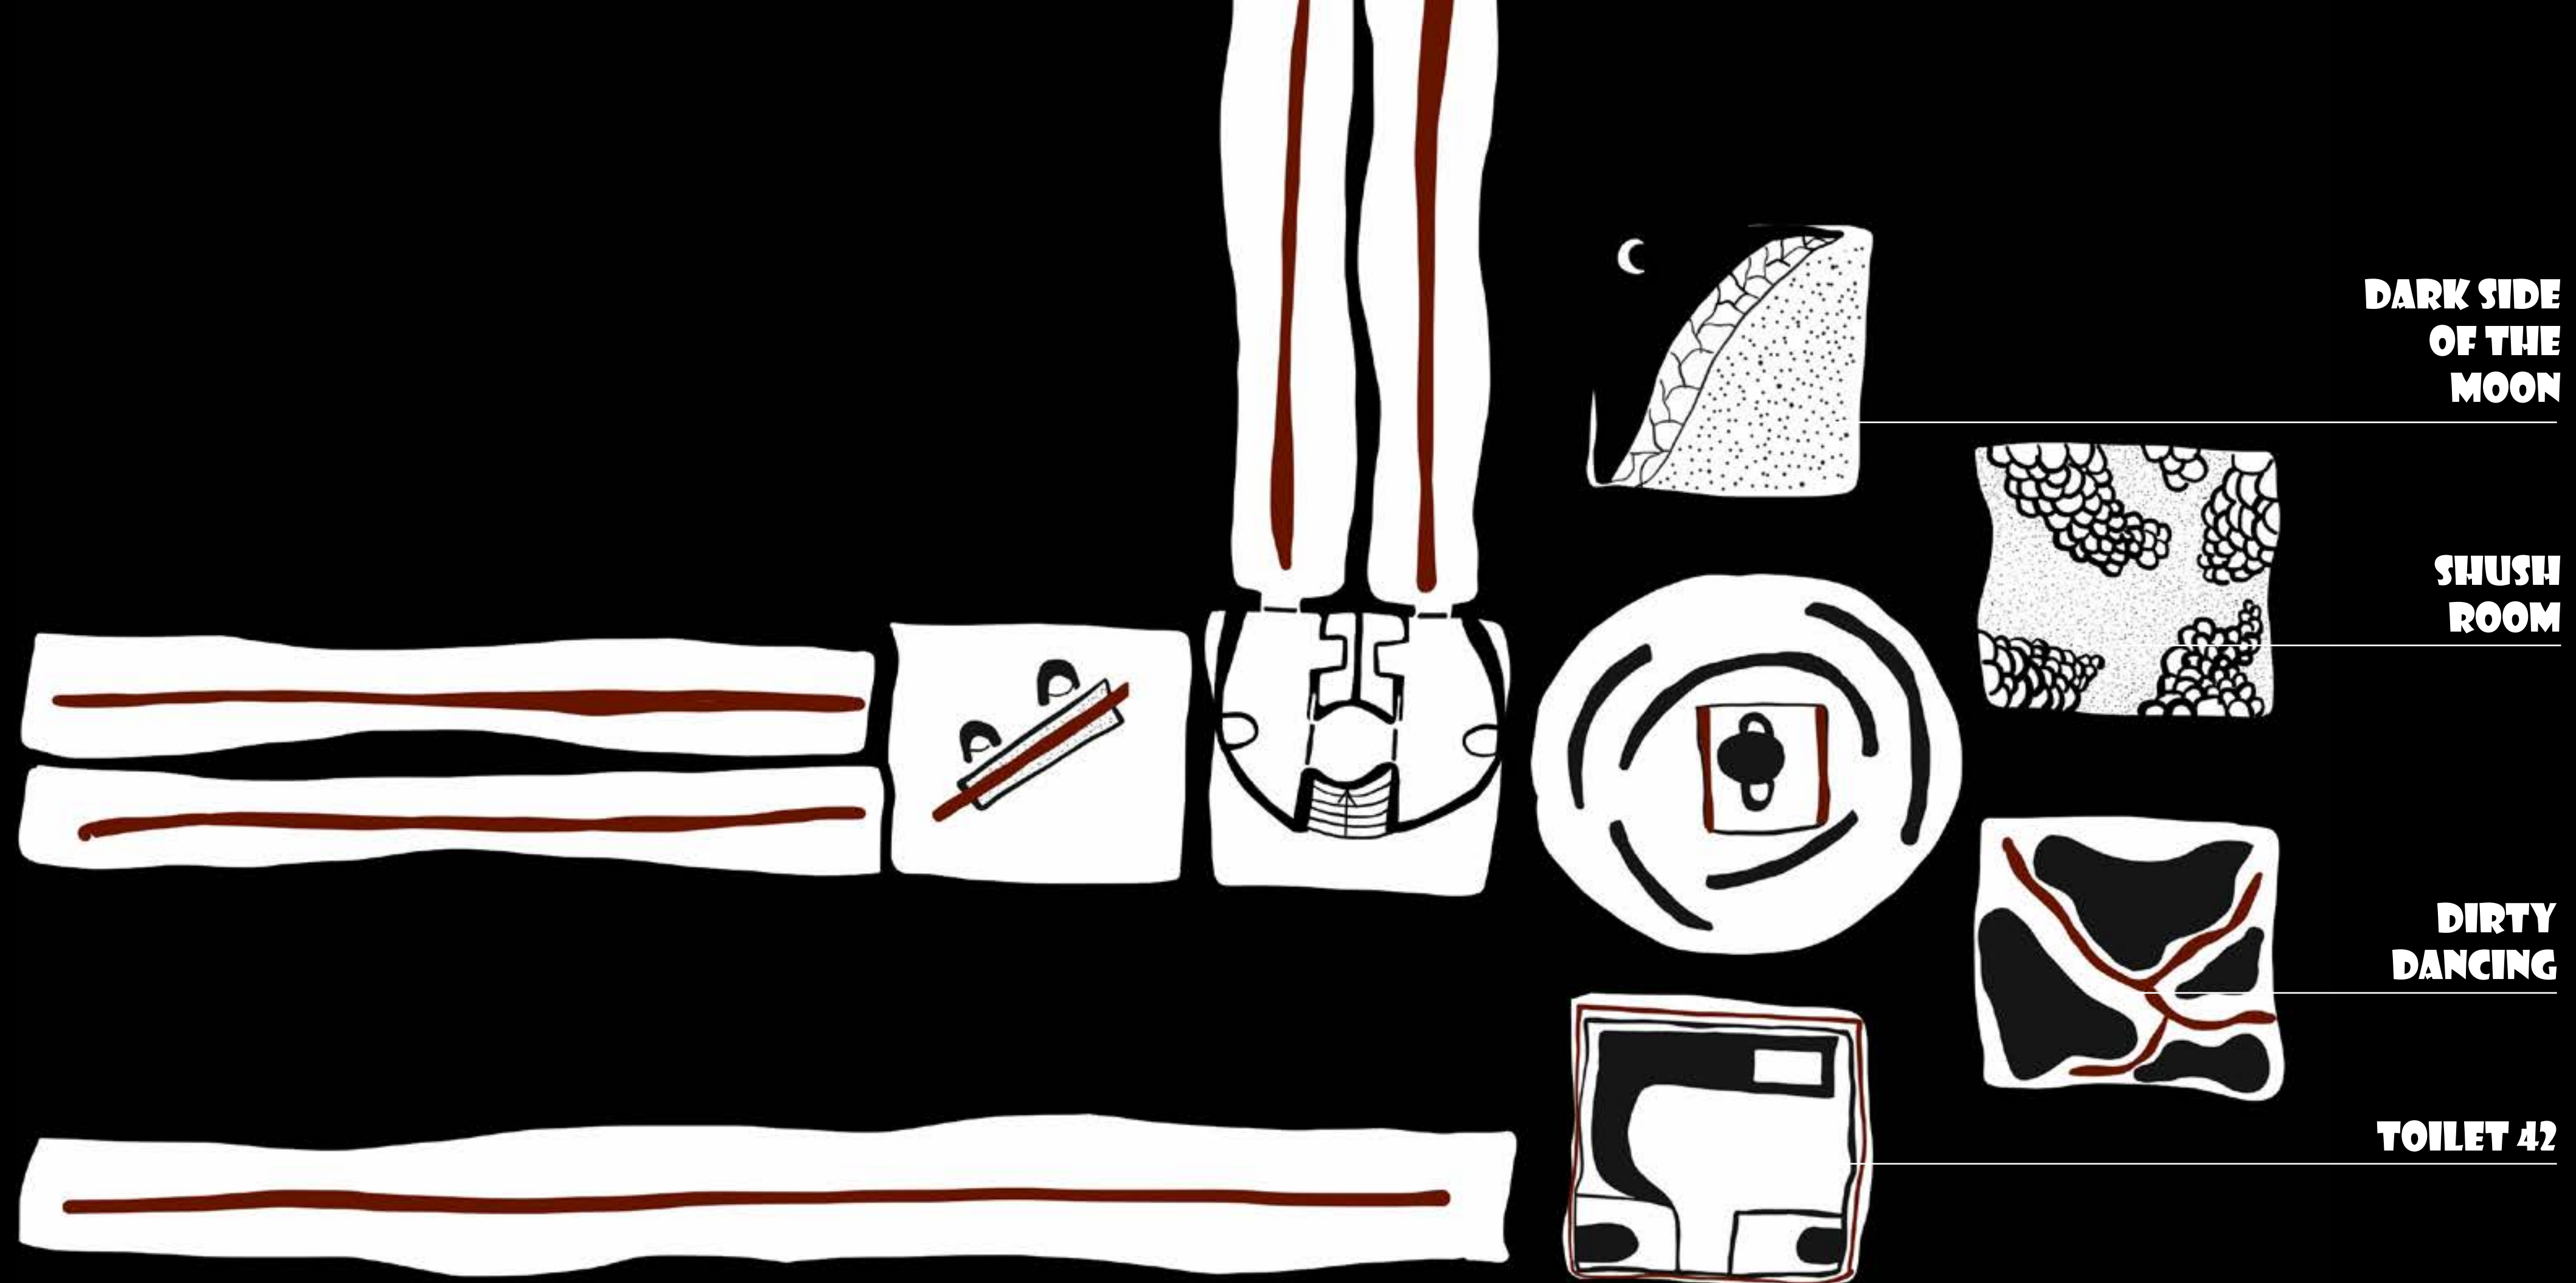

**DARK SIDE
OF THE
MOON**

**SHUSH
ROOM**

**DIRTY
DANCING**

TOILET 42

EXIT

MAP