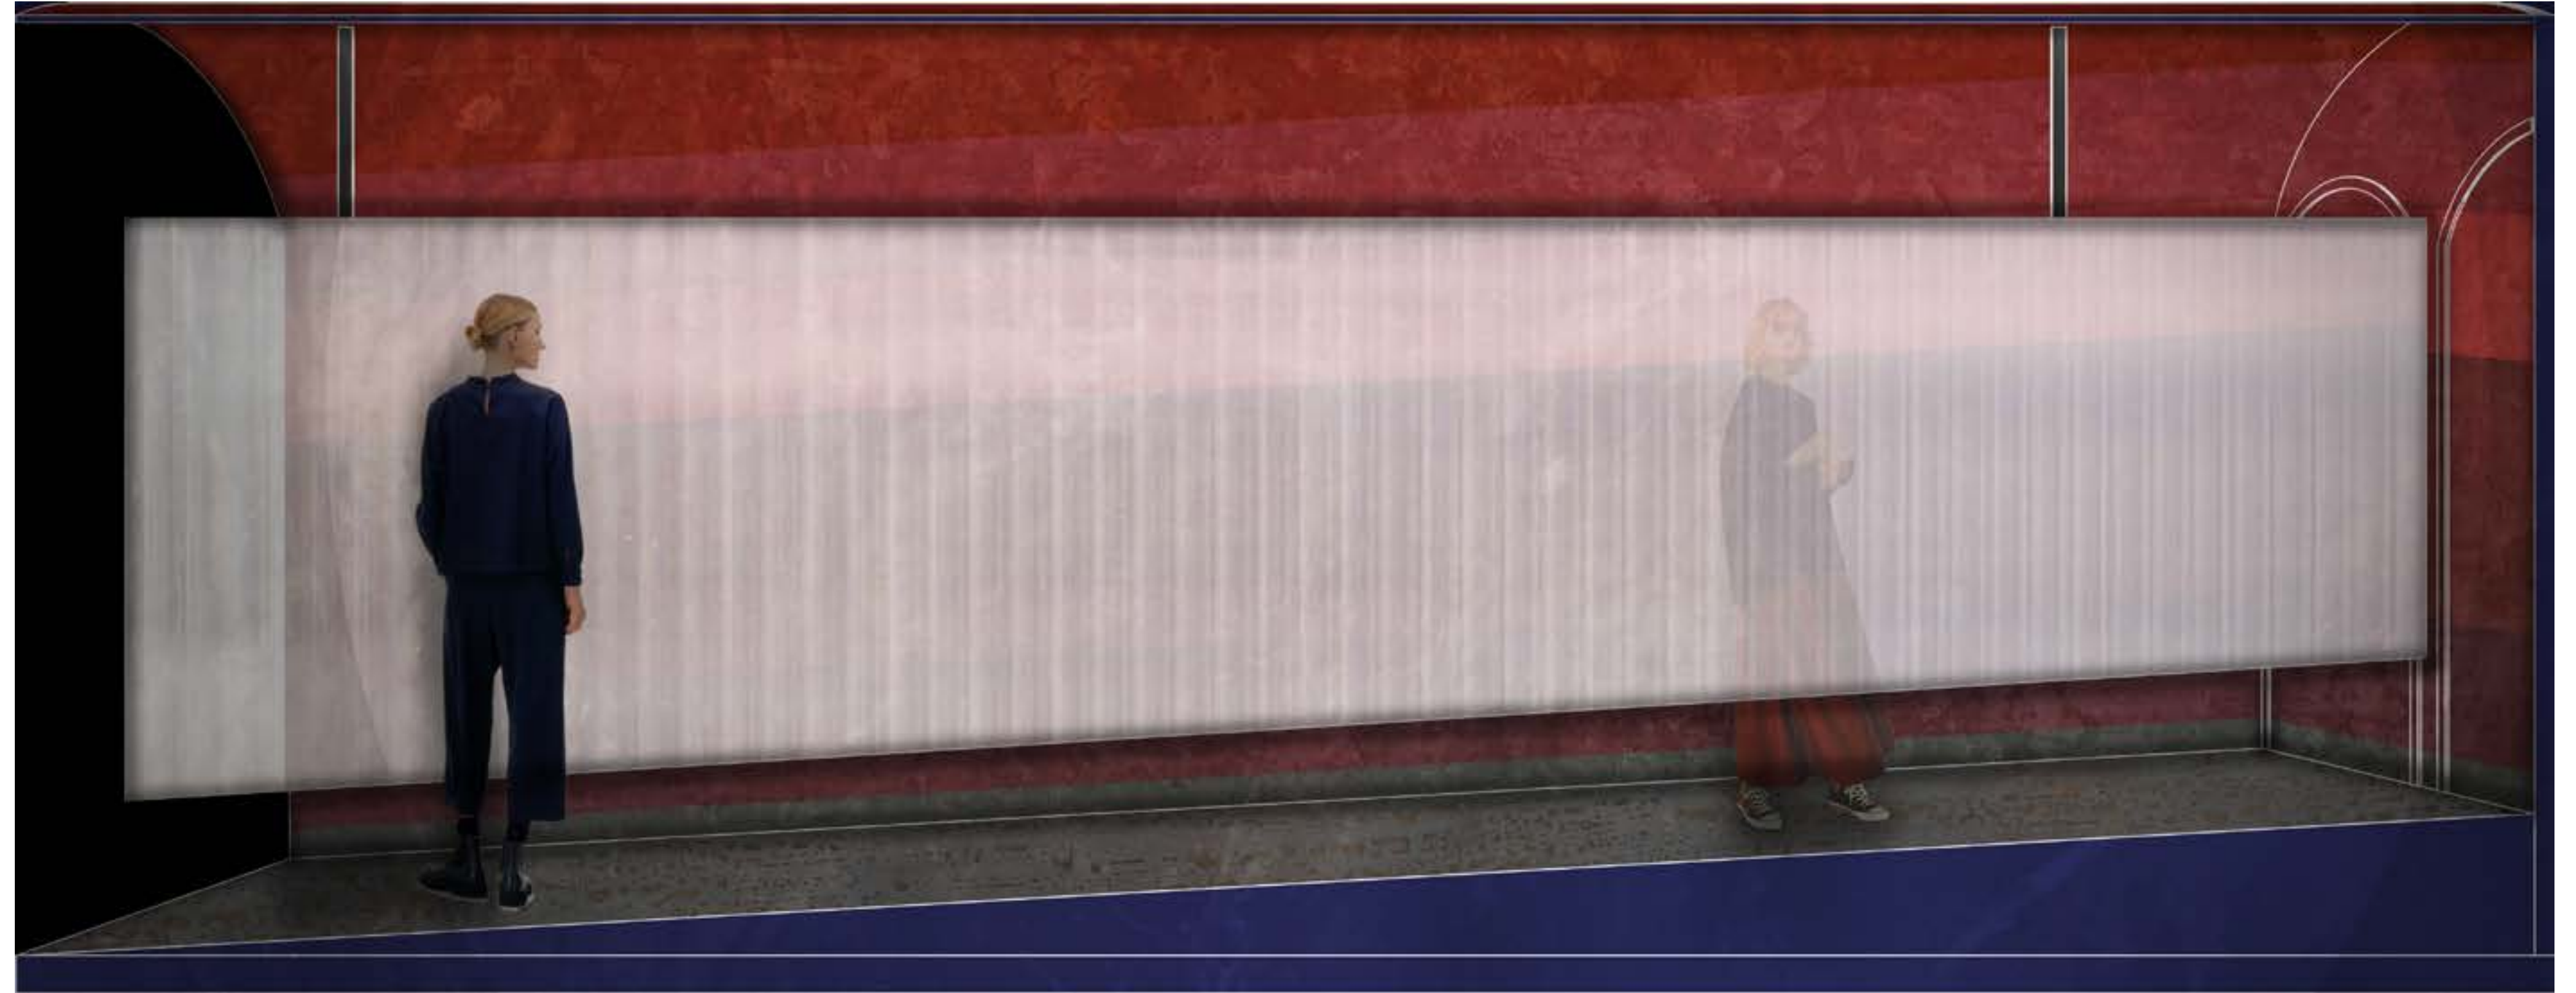

TOILET 42

MAP

ENTRANCE

MYSTERY

FLIRTY

PROGRESSION

ENTRANCE

Translucent polycarbonate hanging panel

Red stainless steel gradient arch

Back view

Black stainless steel flooring

ONE DRINK IS ALL IT TAKES

AWKWARD FEELING

SELF AWARENESS

PLAYFULNESS

ONE DRINK IS ALL IT TAKES