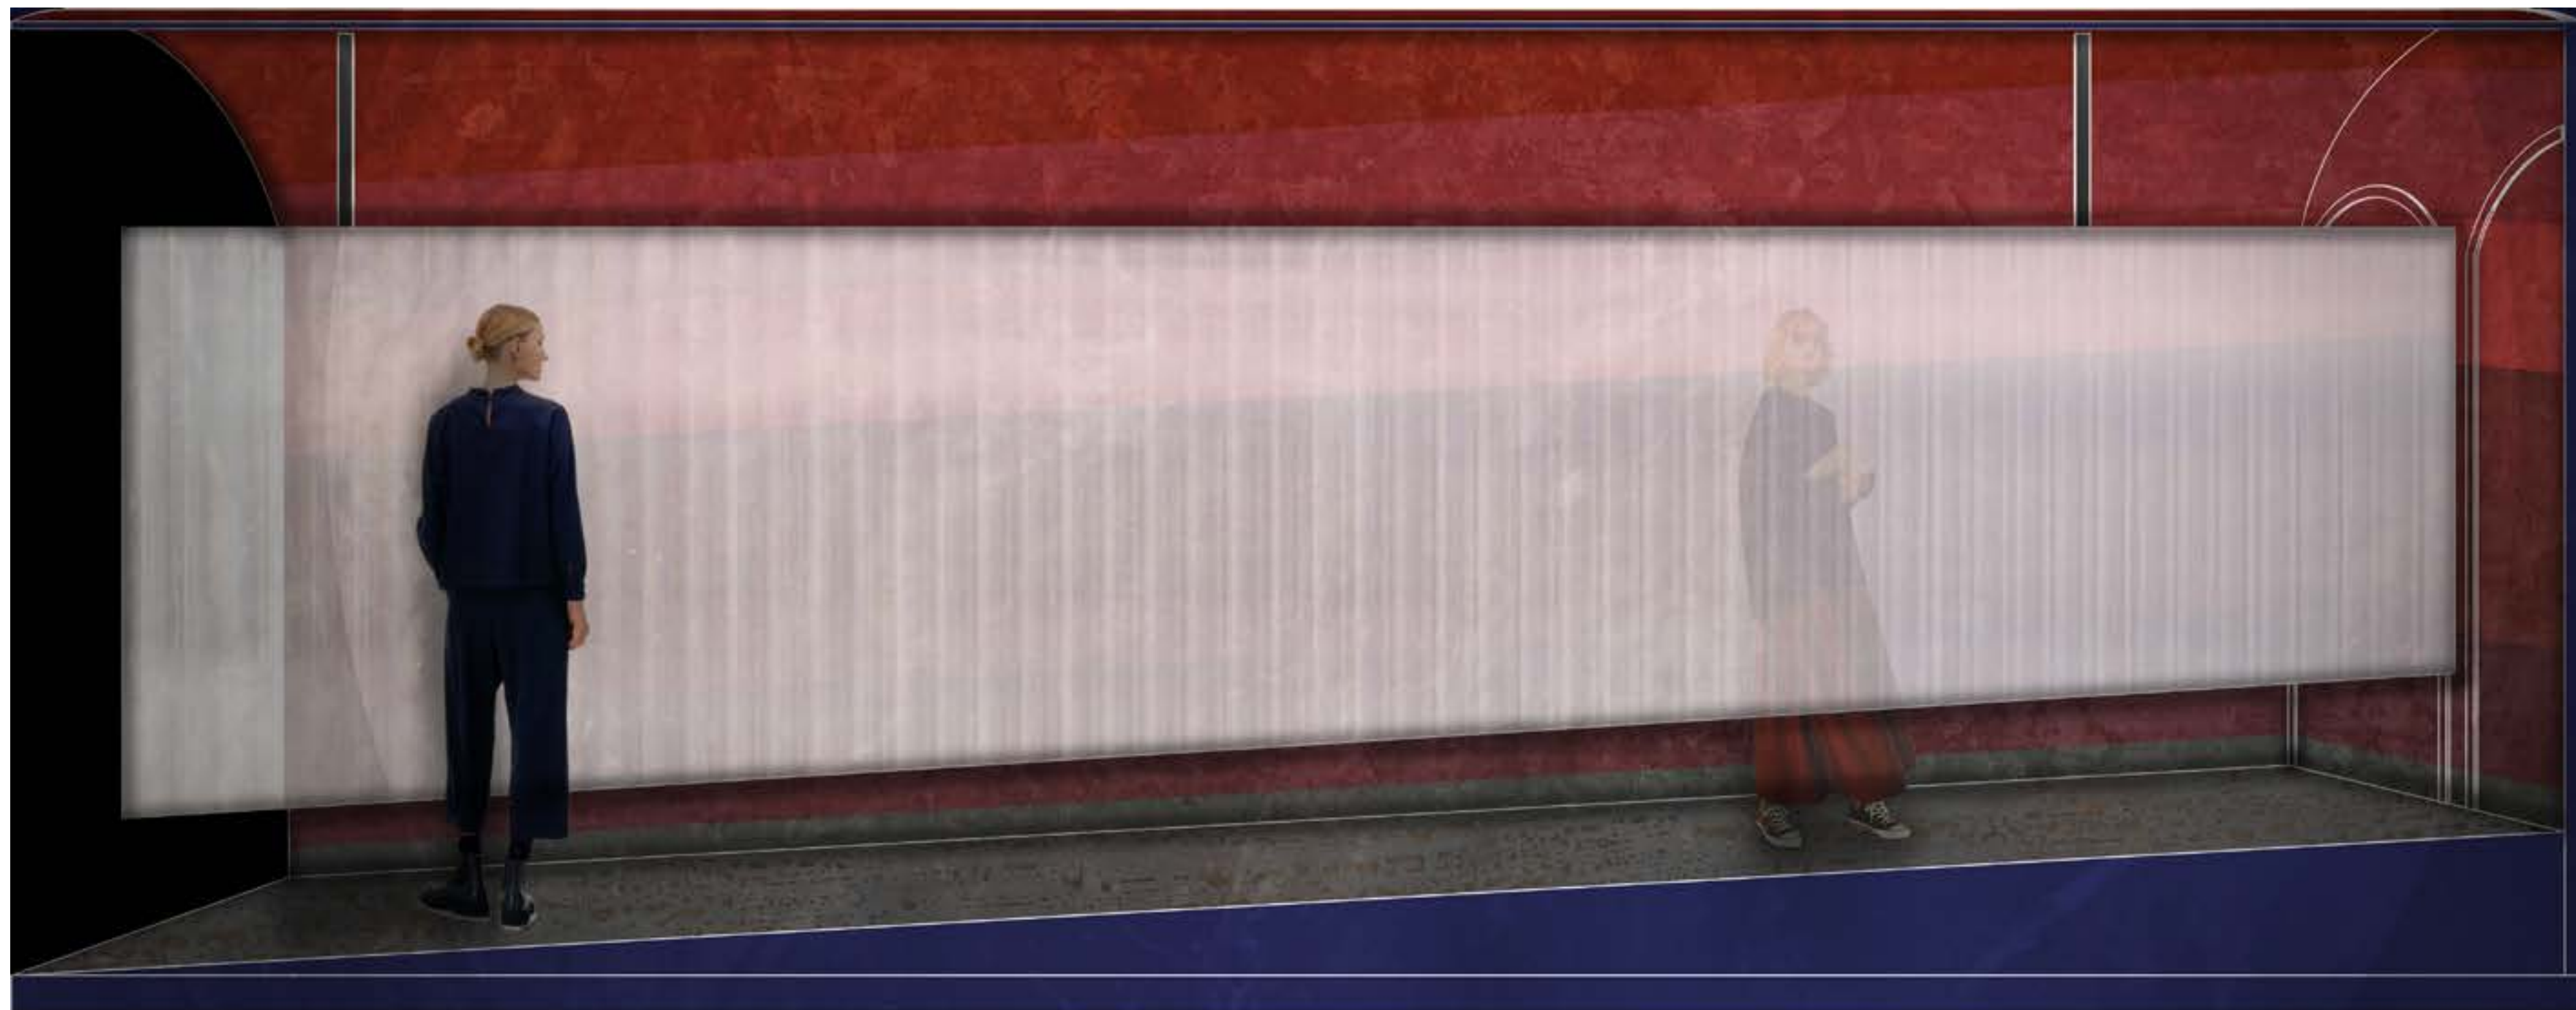

TOILET 42

MAP

ENTRANCE

MYSTERY

FLIRTY

PROGRESSION

ENTRANCE

Translucent polycarbonate hanging panel

Red stainless steel gradient arch

Back view

Black stainless steel flooring

ONE DRINK IS ALL IT TAKES

AWKWARD FEELING

SELF AWARENESS

PLAYFULNESS

ONE DRINK IS ALL IT TAKES