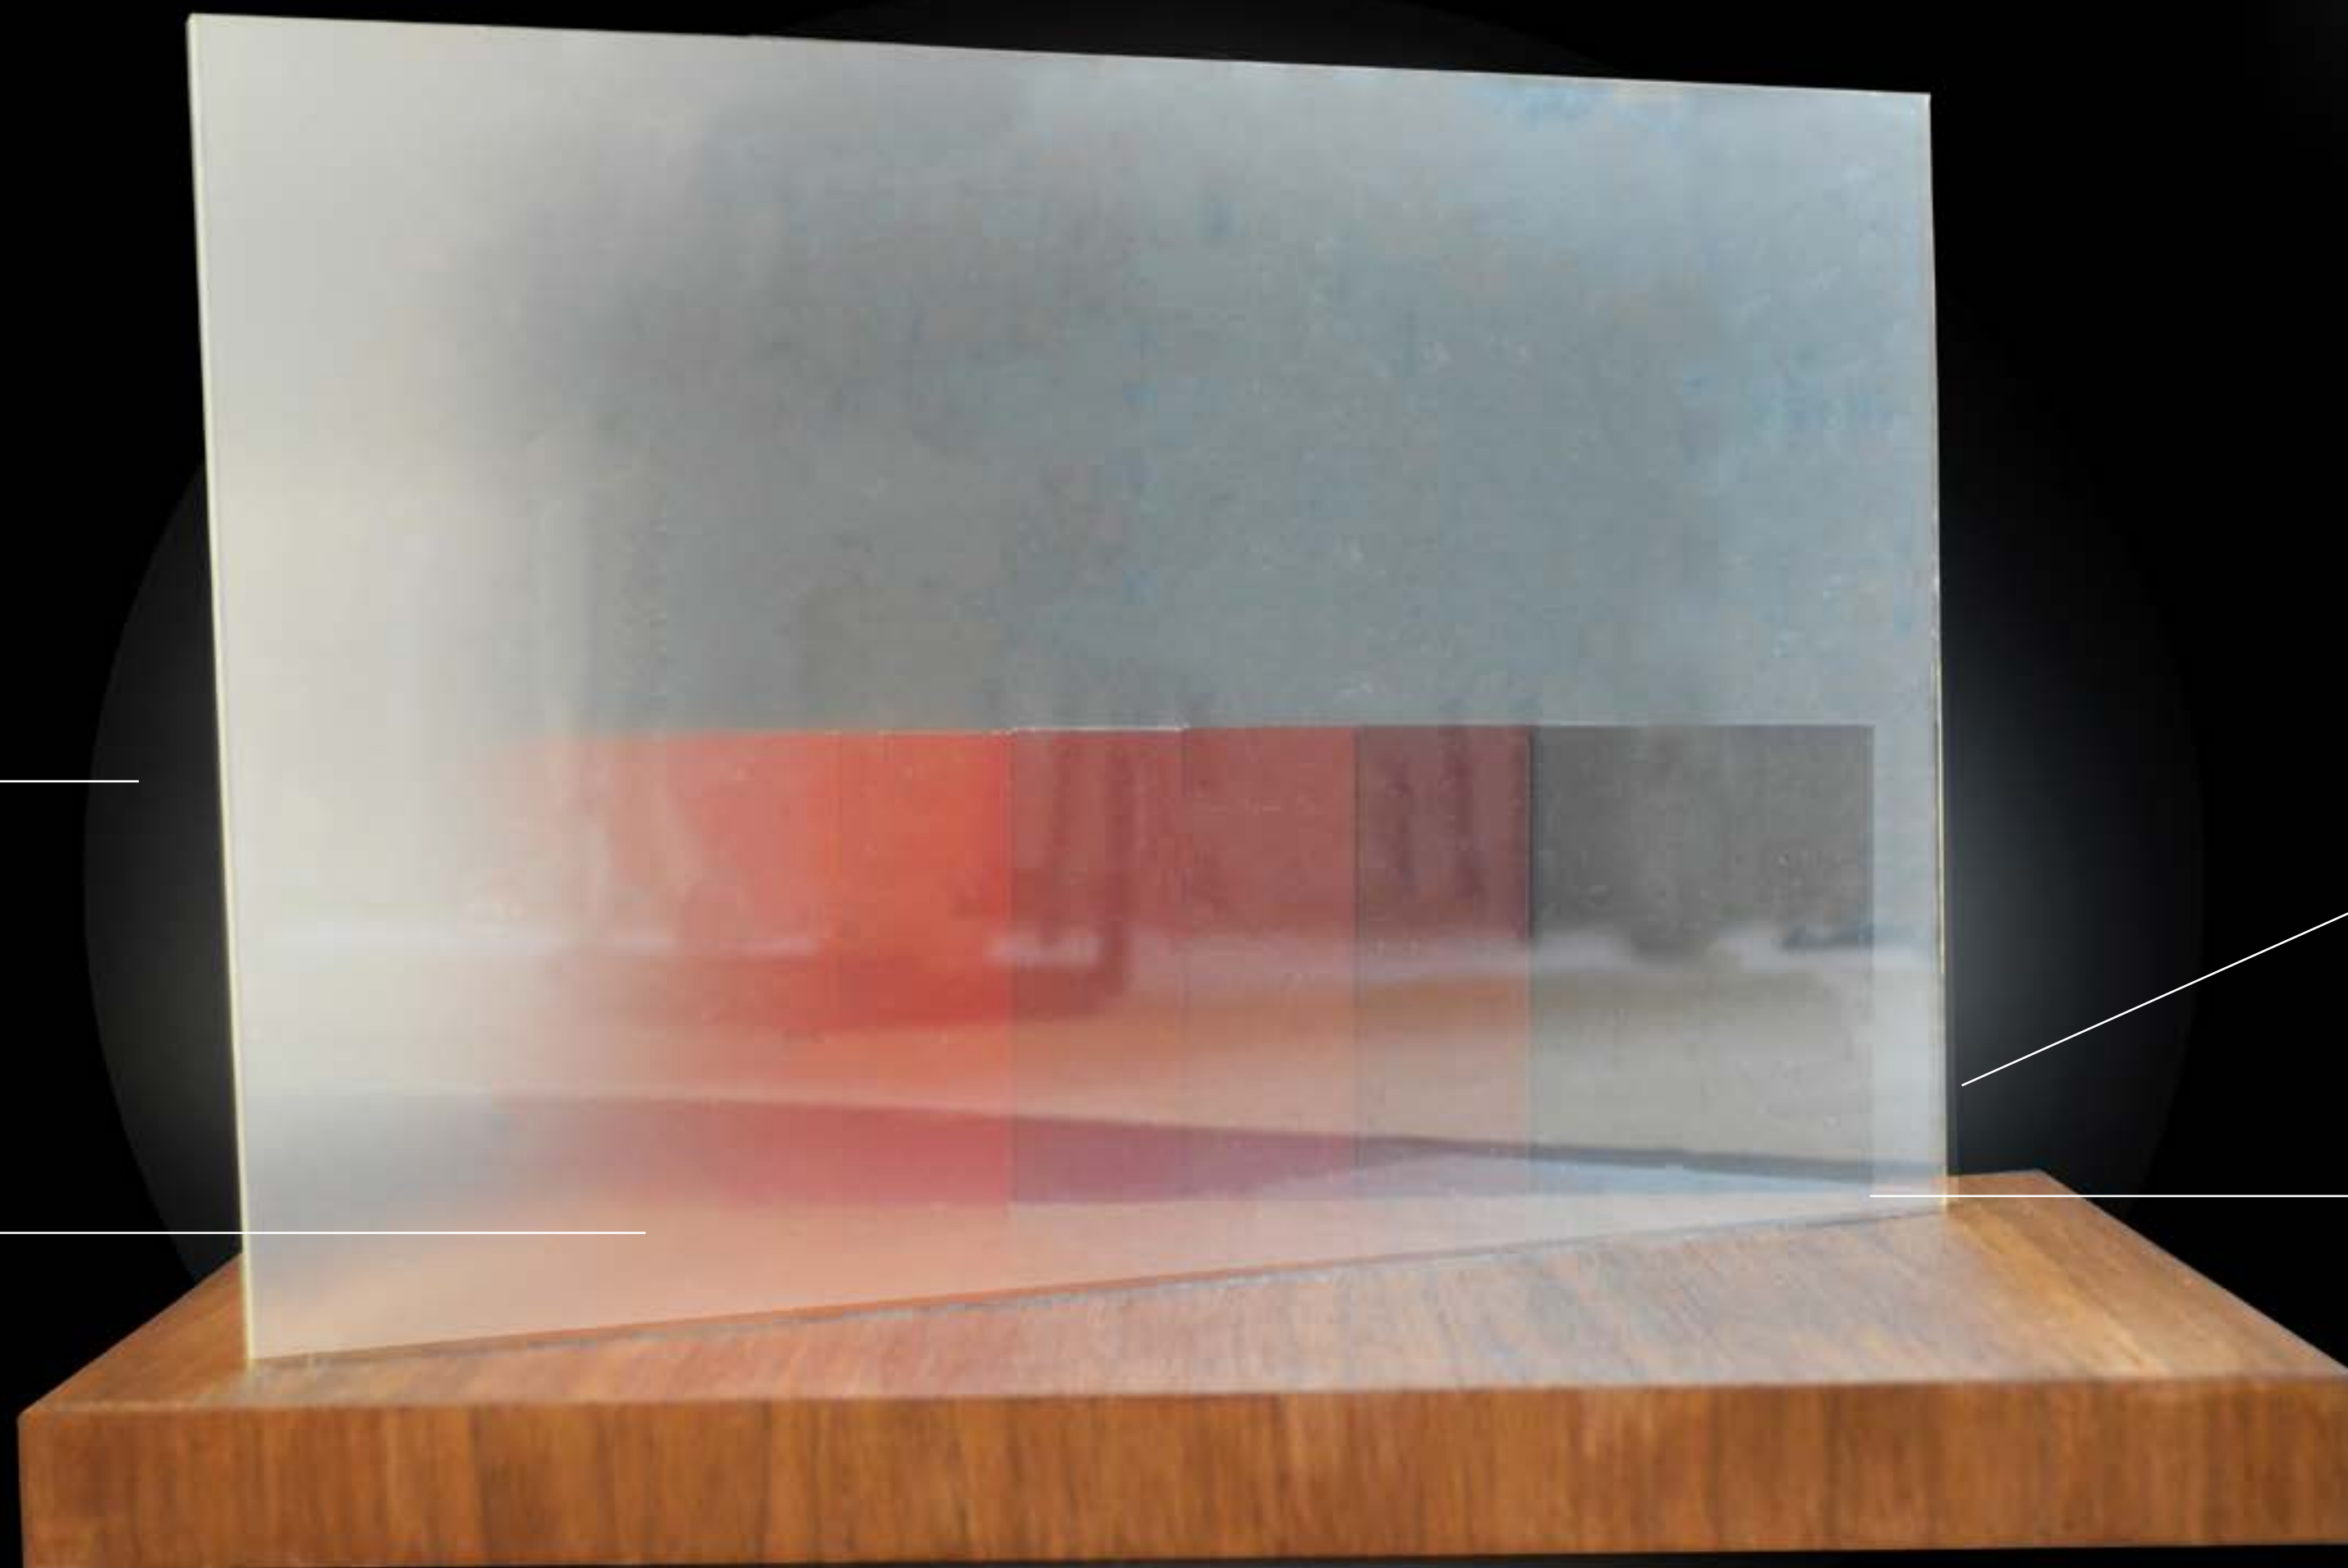

ENTRANCE

Translucent polycarbonate hanging panel

Red stainless steel gradient arch

Back view

Black stainless steel flooring