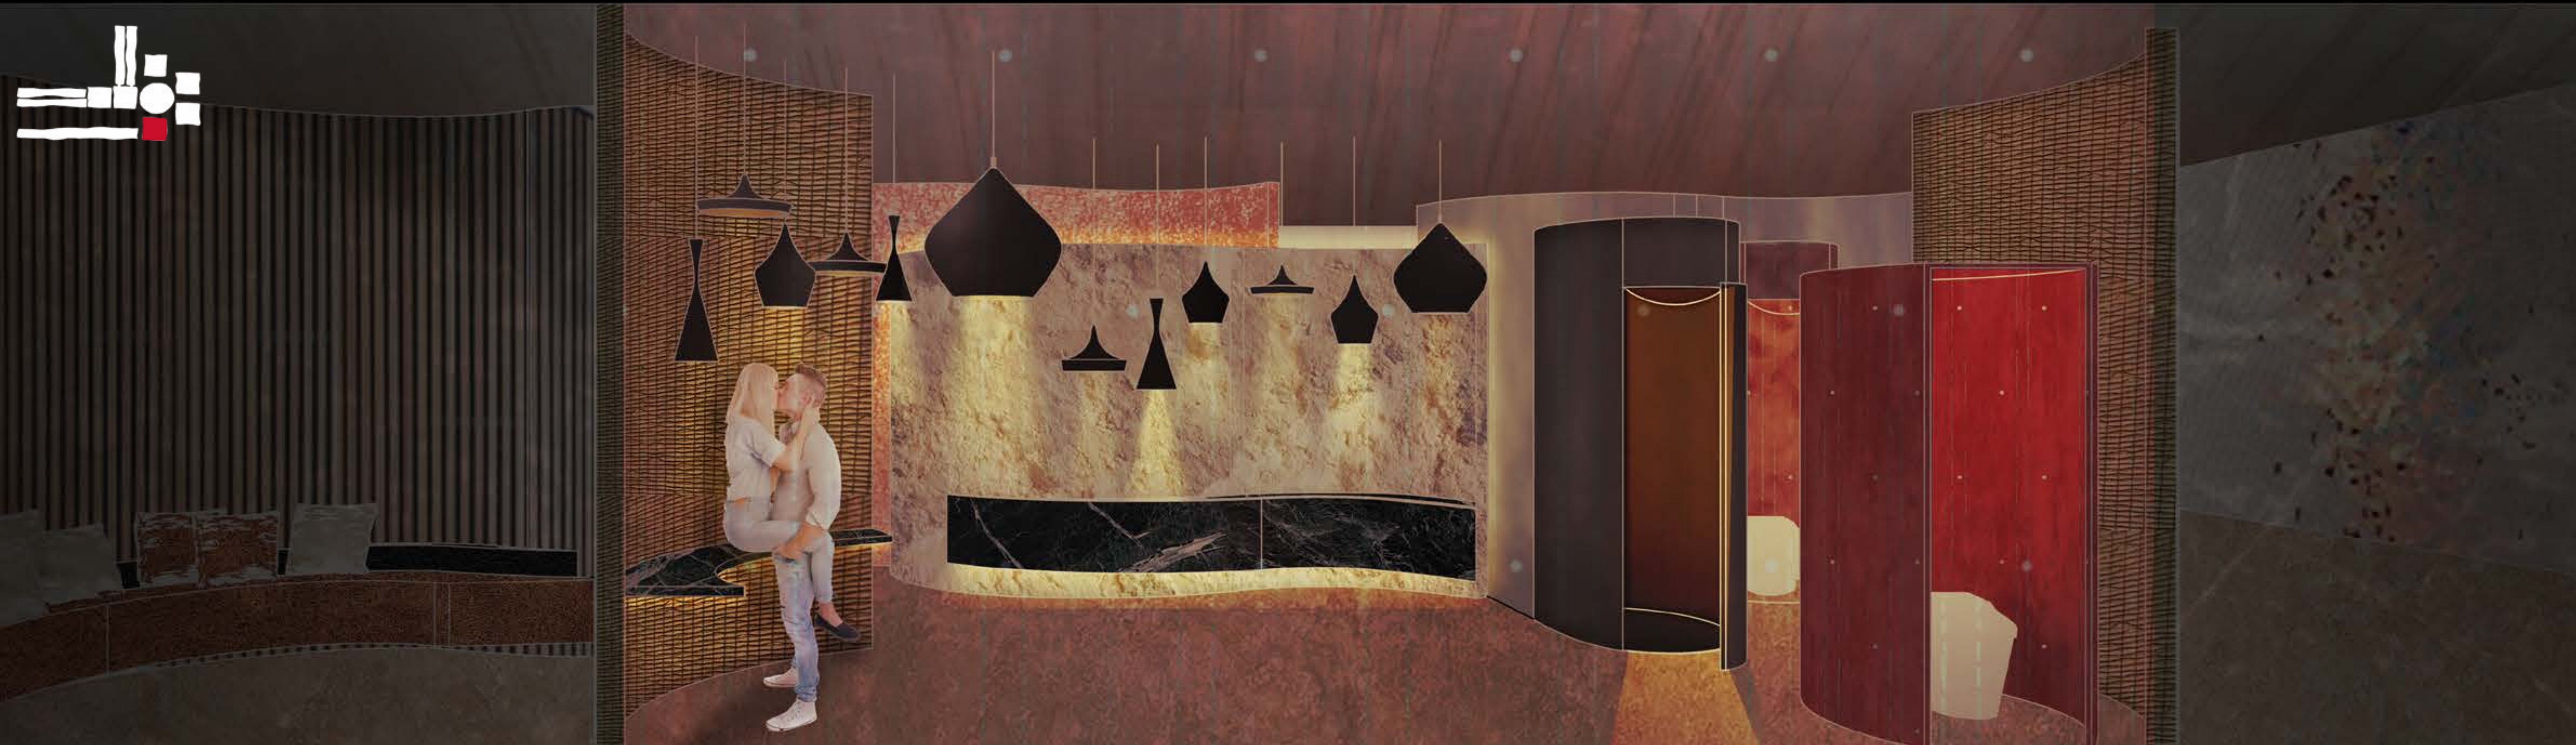

SUSH ROOM

Hard foam for
bubbles on ceiling:
sound insulation

Soft foam for
bubbles on walls
and seating objects:
sound insulation

Shades of blue
fabric to cover
the foam
bubbles

TOILET 42

SEXY

INTIMATE

PLAYFUL

Red stainless steel
toilet
cabin

EXIT

***PROGRESSION
TO THE END***

ENCHANTED FOREST

FLOURESCENT

EXIT

Fluorescent
polycarbonate on
different colors:
respond to UV
dark lights on the
dark

Glow in the dark
terrazzo
technology