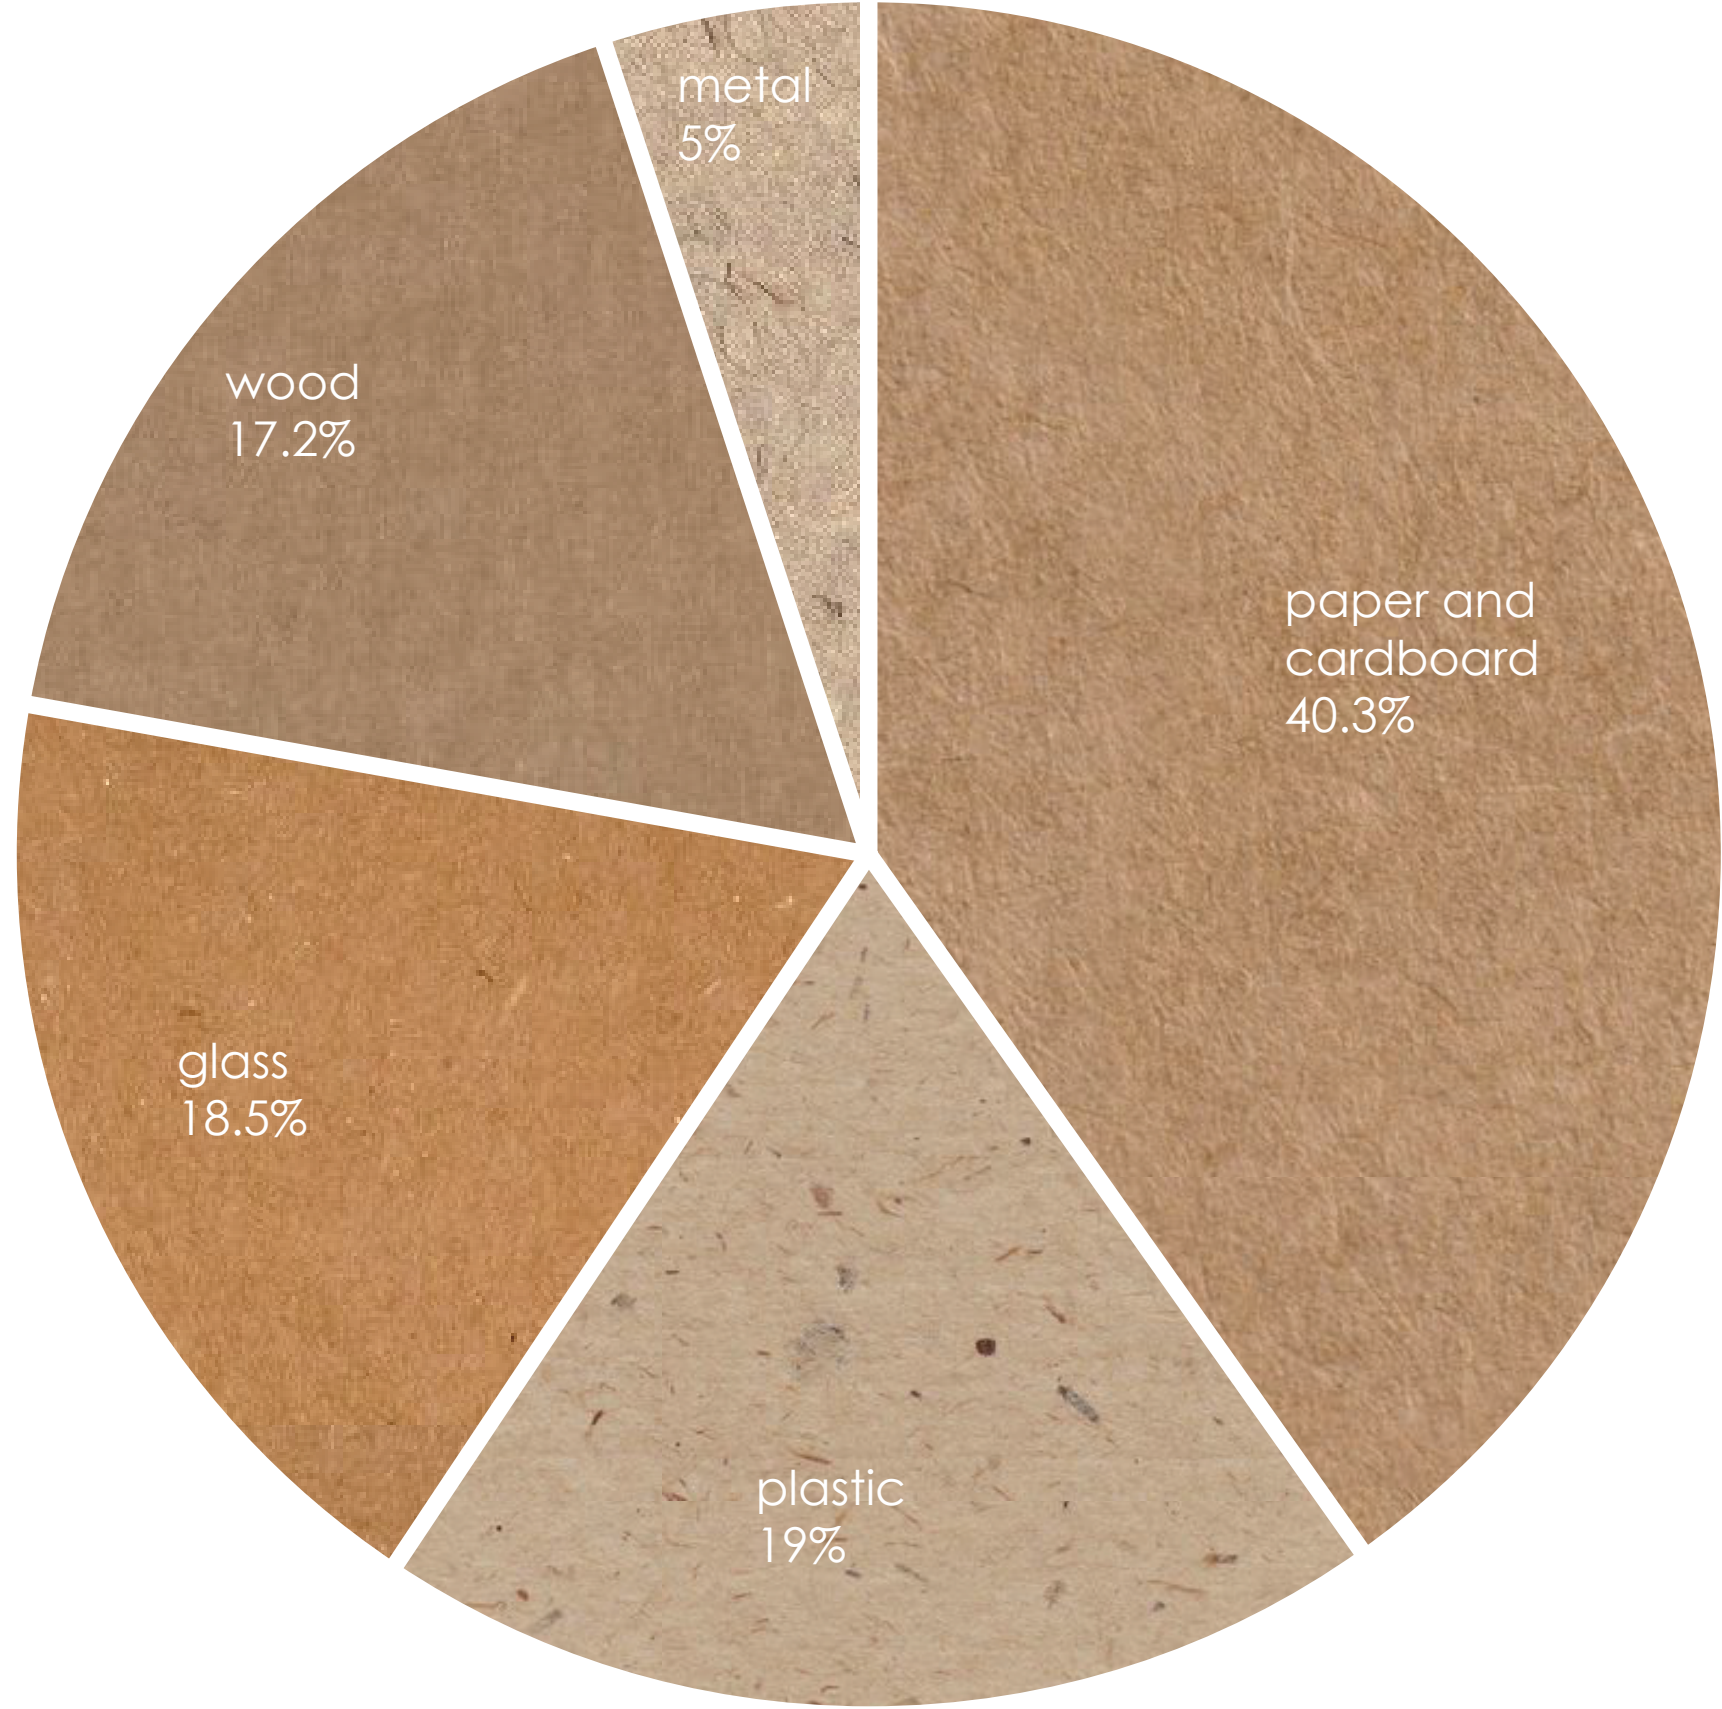

Portfolio

SuperMatter
YIYING GU

Eco Card House

16 blossom street

Statistic

Cardboard is one of the most popular packaging materials on Earth, and therefore makes up a large portion of waste.

The unrecycled cardboard almost ends up getting thrown into landfills and nature to rot.

- **5,389,000** tons of paper and cardboard packaging waste is produced in the UK every year. About 3 million tonnes of cardboard is composted each year in the UK.
- Around **7 million** tonnes of cardboard end up in landfill every year.
- It Promotes Landfills. It **Negatively** Affects Wildlife. It Produces Methane.

Well, I guess it's for environmental protection, to reduce waste and conserve forest resources.

That's correct. Do you think waste cardboard has other uses besides being recycled into paper?

Uh, I haven't really thought about it. I thought it was mainly processed into recycled paper.