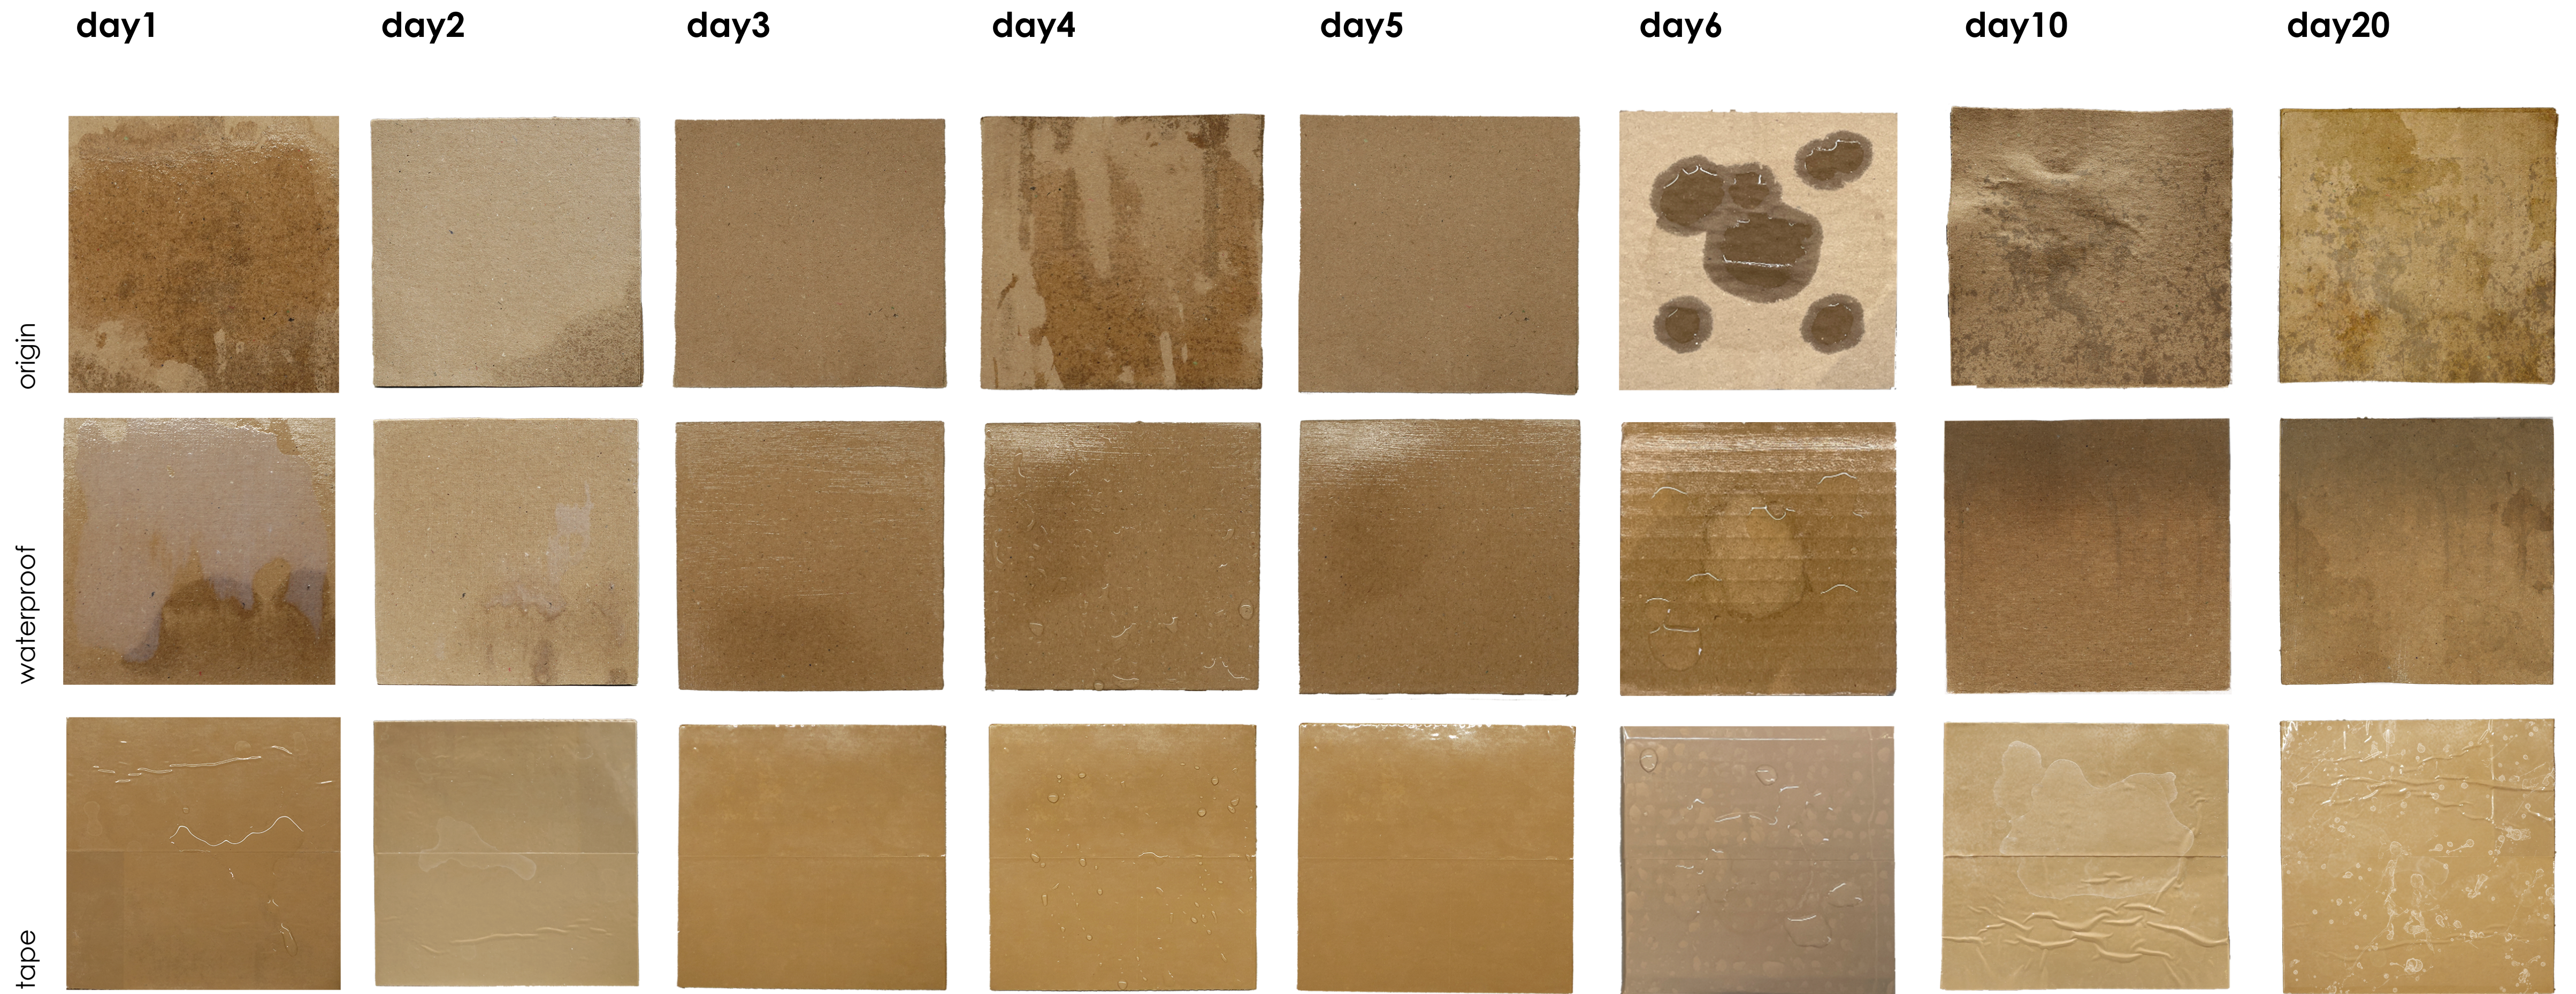

Over time, when the product can be damaged, or lose its relevance, it can be recycled again into new objects.