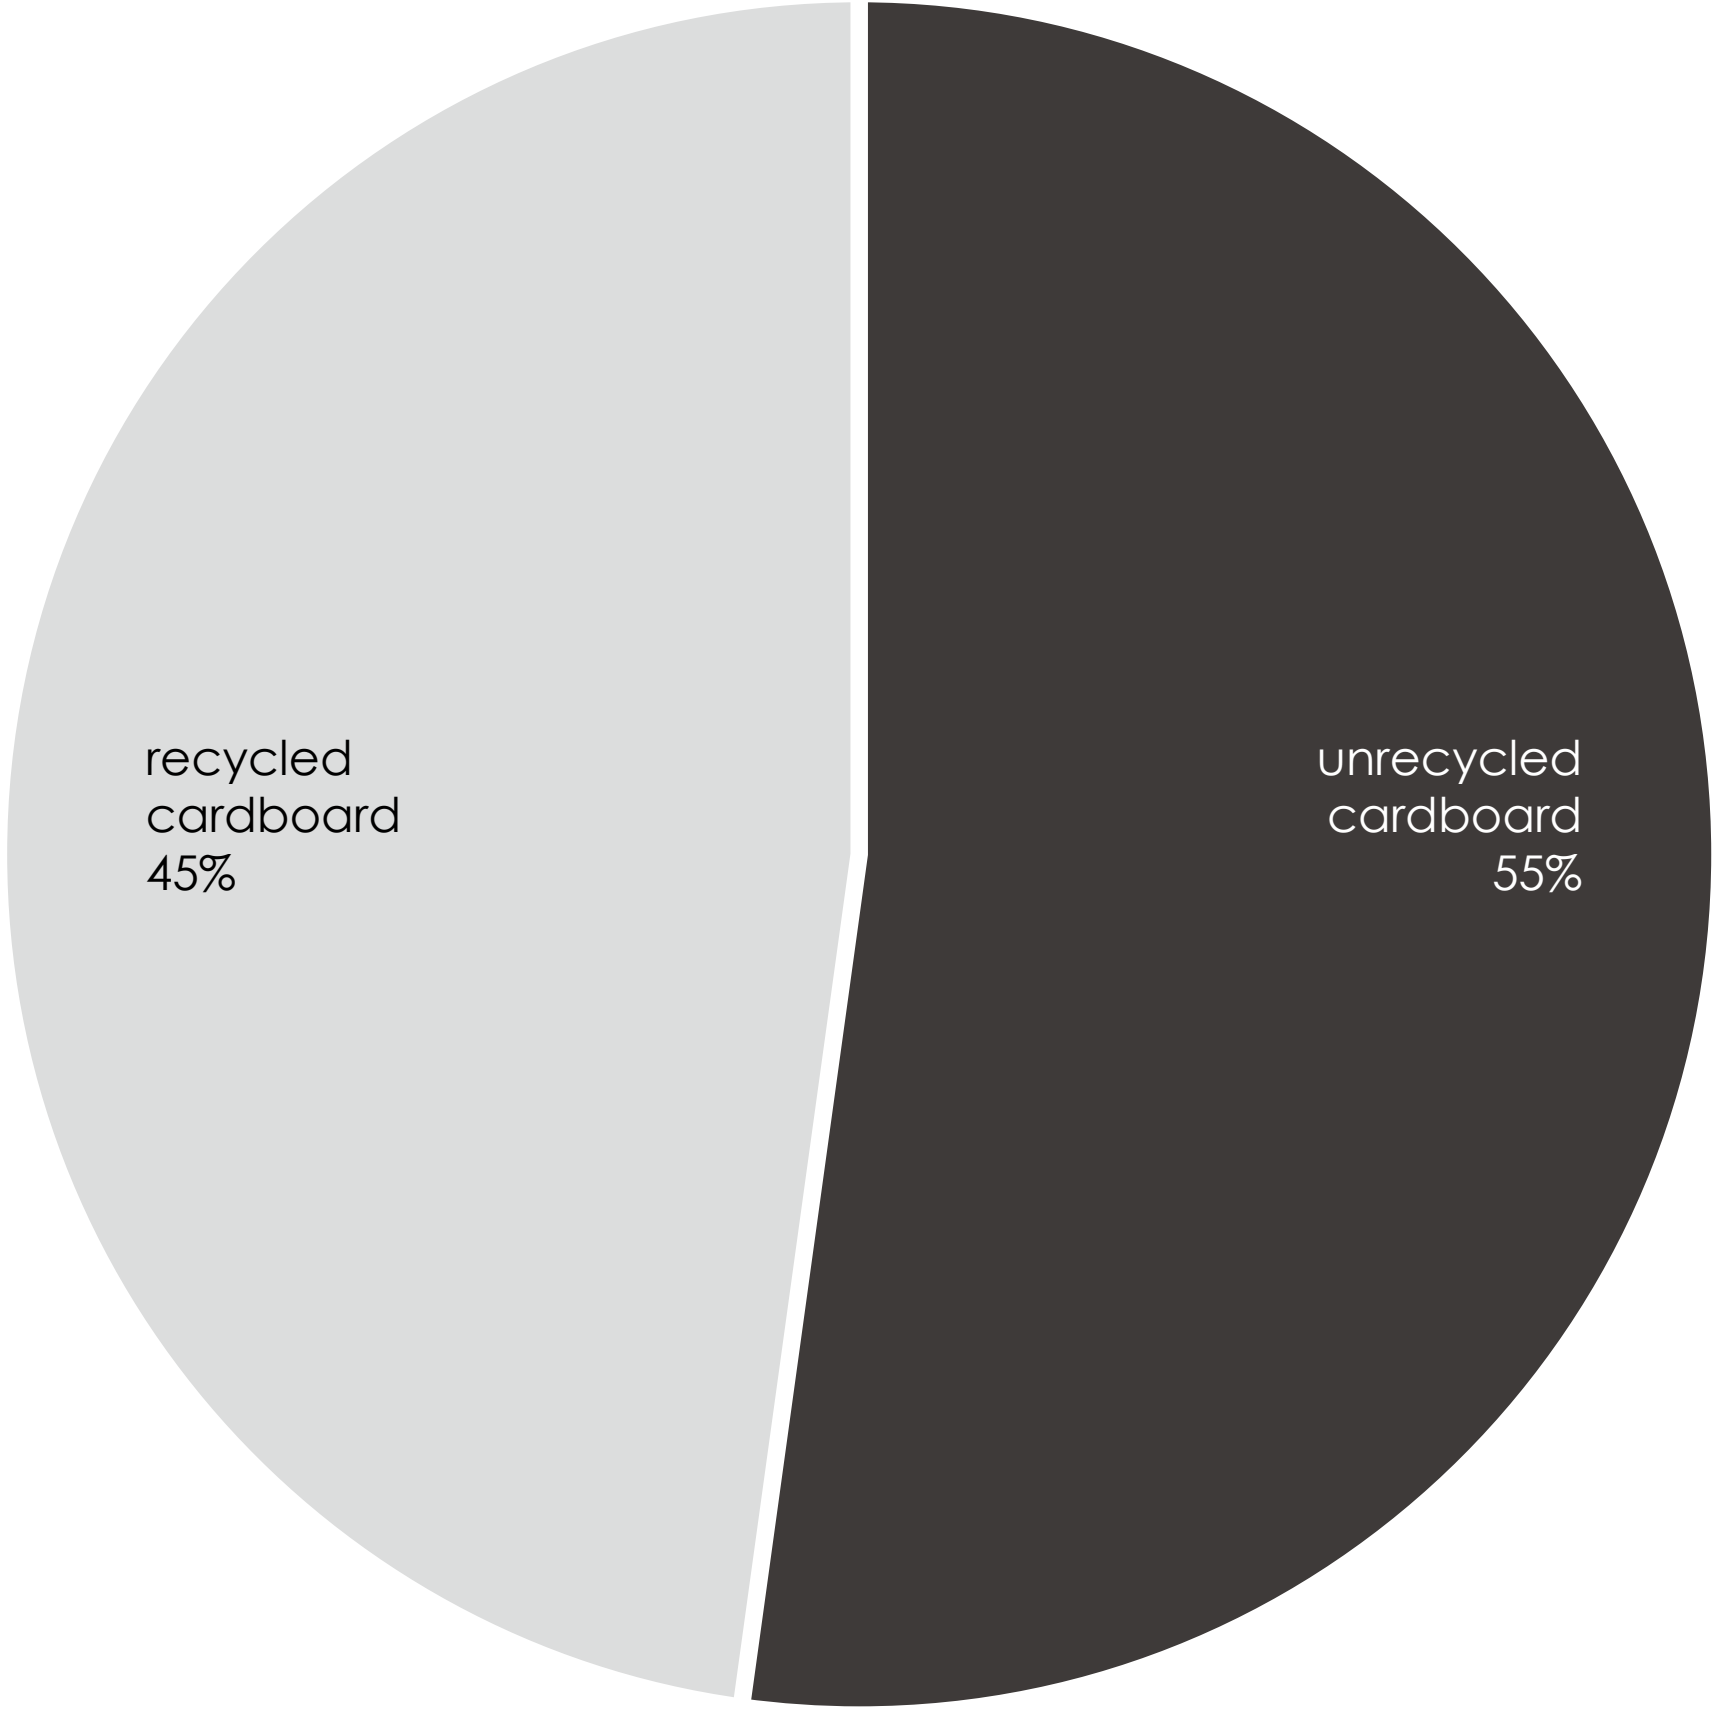

Portfolio

SuperMatter
YIYING GU

Eco Card House

16 blossom street

Statistic

Cardboard is one of the most popular packaging materials on Earth, and therefore makes up a large portion of waste.

The unrecycled cardboard almost ends up getting thrown into landfills and nature to rot.

- **5,389,000** tons of paper and cardboard packaging waste is produced in the UK every year. About 3 million tonnes of cardboard is composted each year in the UK.
- Around **7 million** tonnes of cardboard end up in landfill every year.
- It Promotes Landfills. It **Negatively** Affects Wildlife. It Produces Methane.