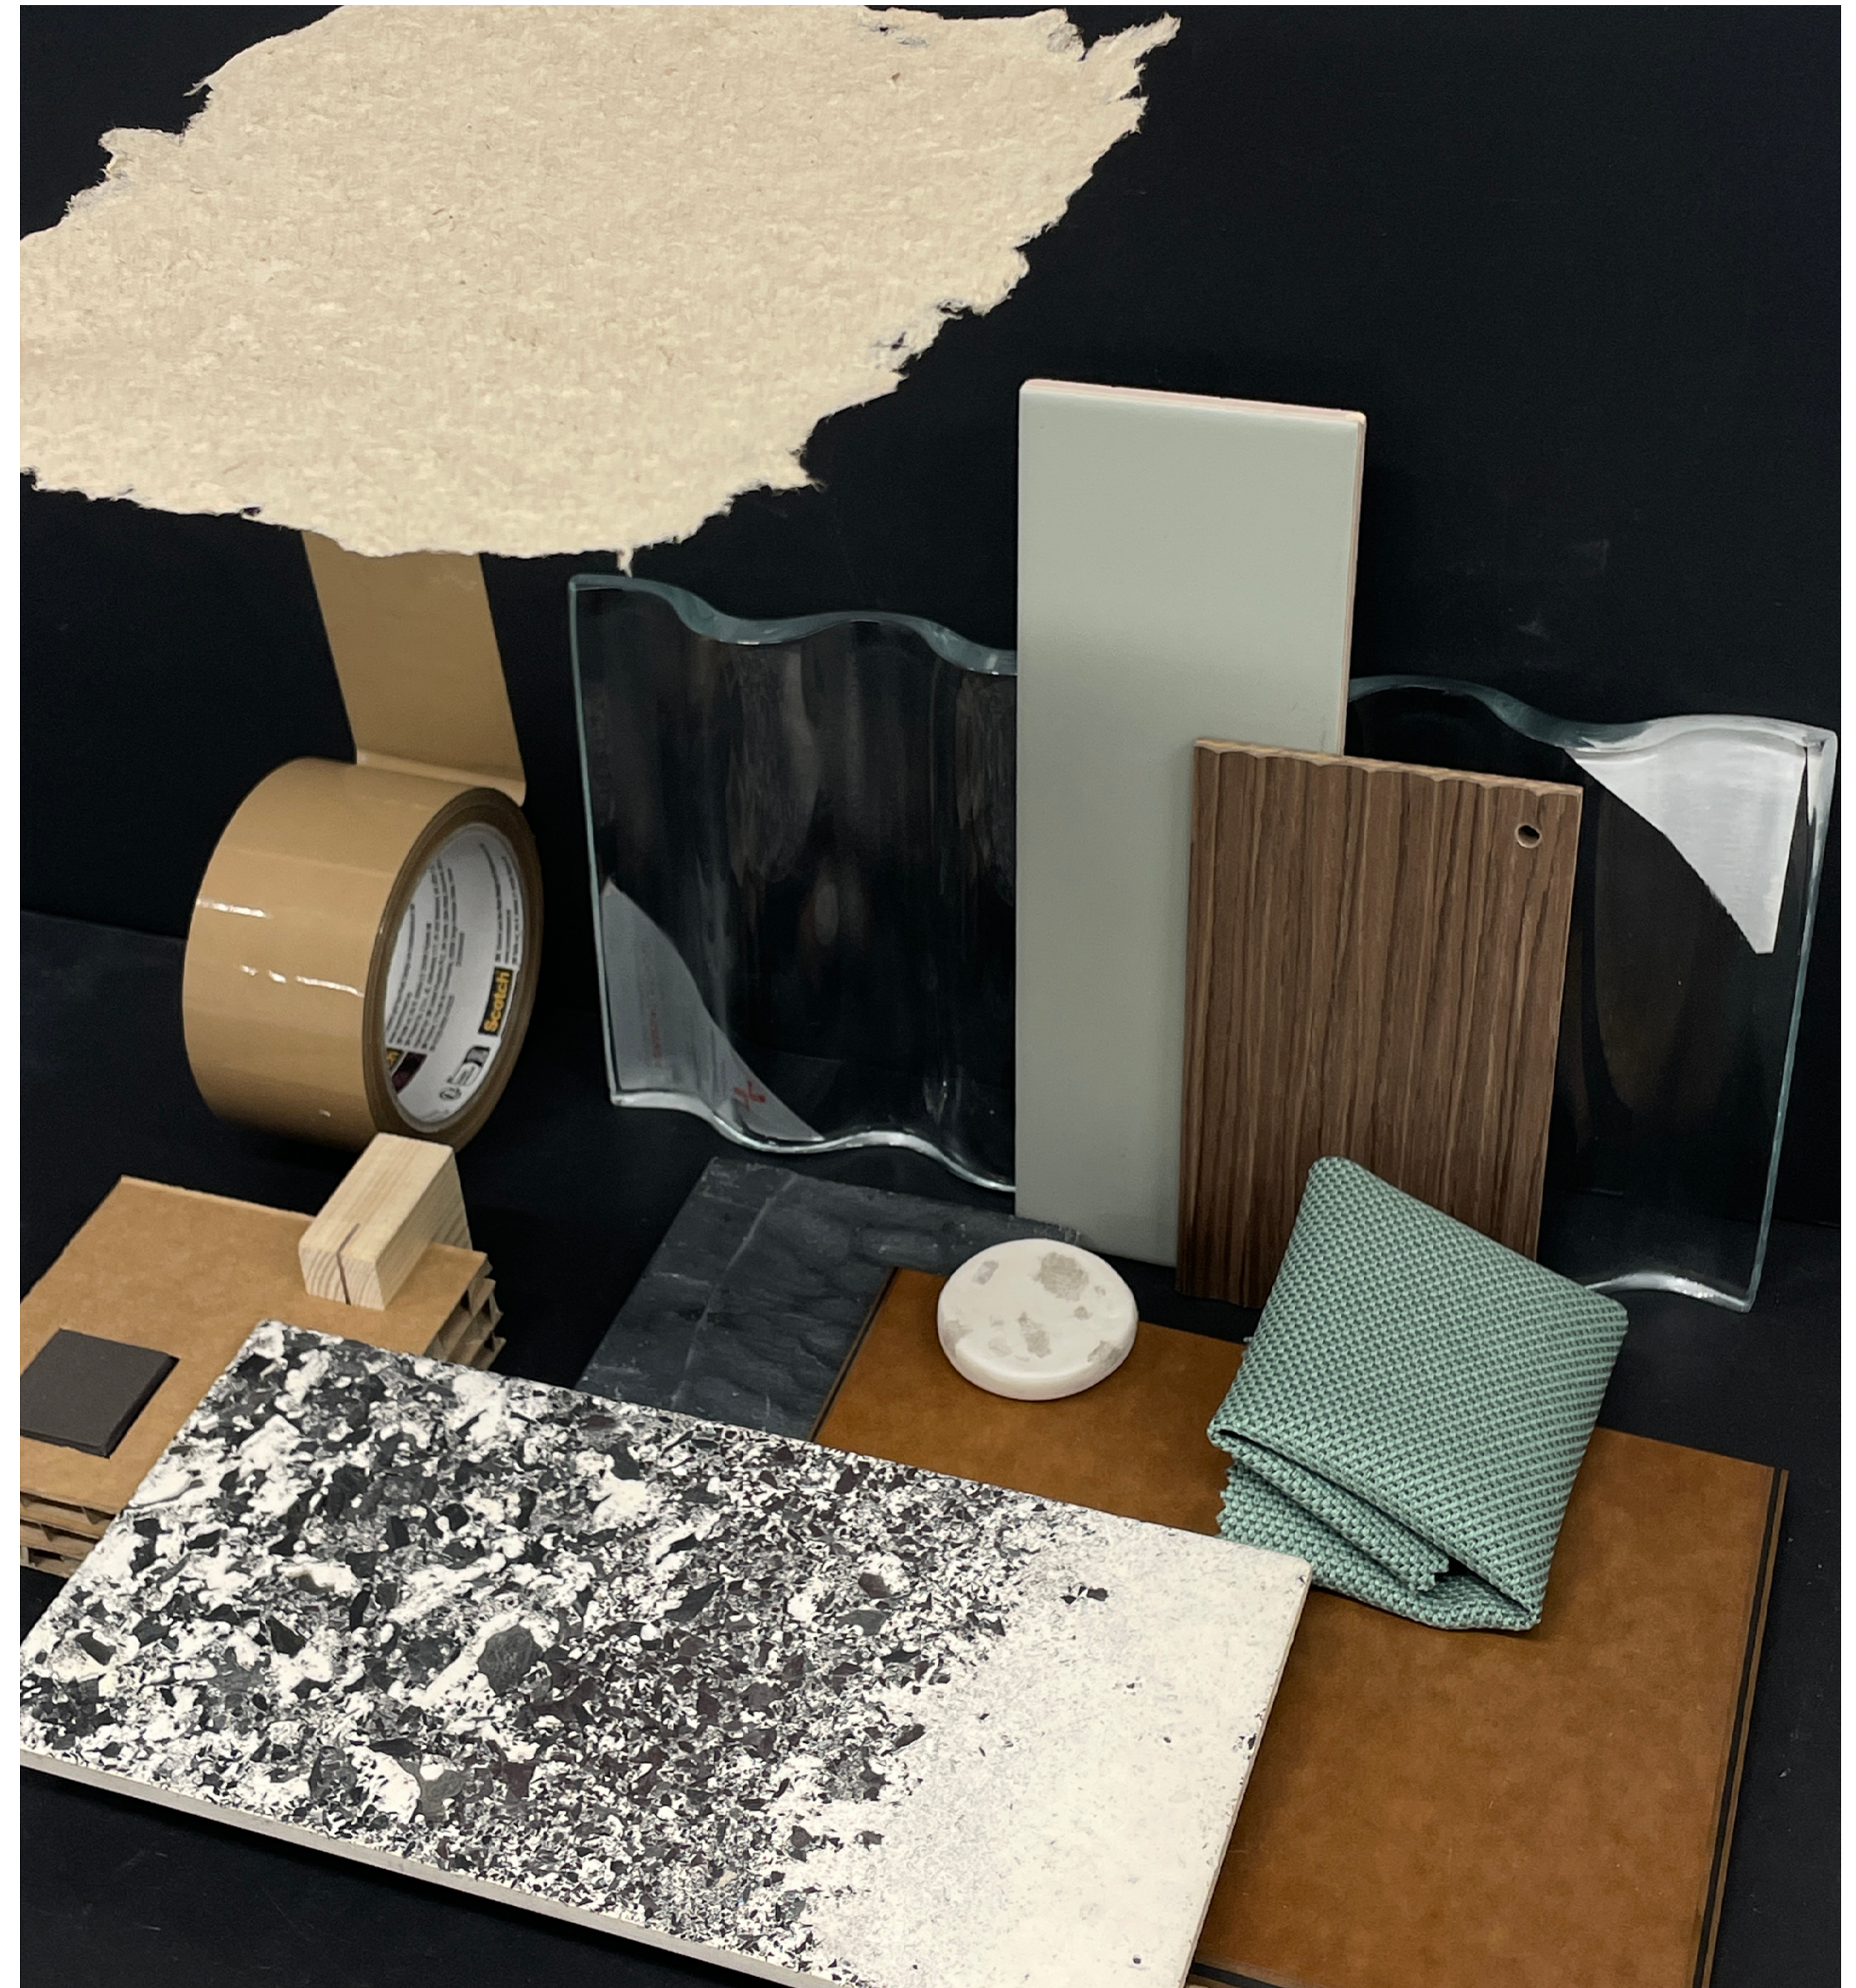

construct + retail

Cardboard Application

Material Palette

- same quality/pattern with corrugated cardboard
- contrast with cardboard (heavy, darker color)
- eco-friendly and recyclable

slate

walnut wood

rainlite

recycled polyester fabric

cast glass

slate jesmonite

Model

Thank you