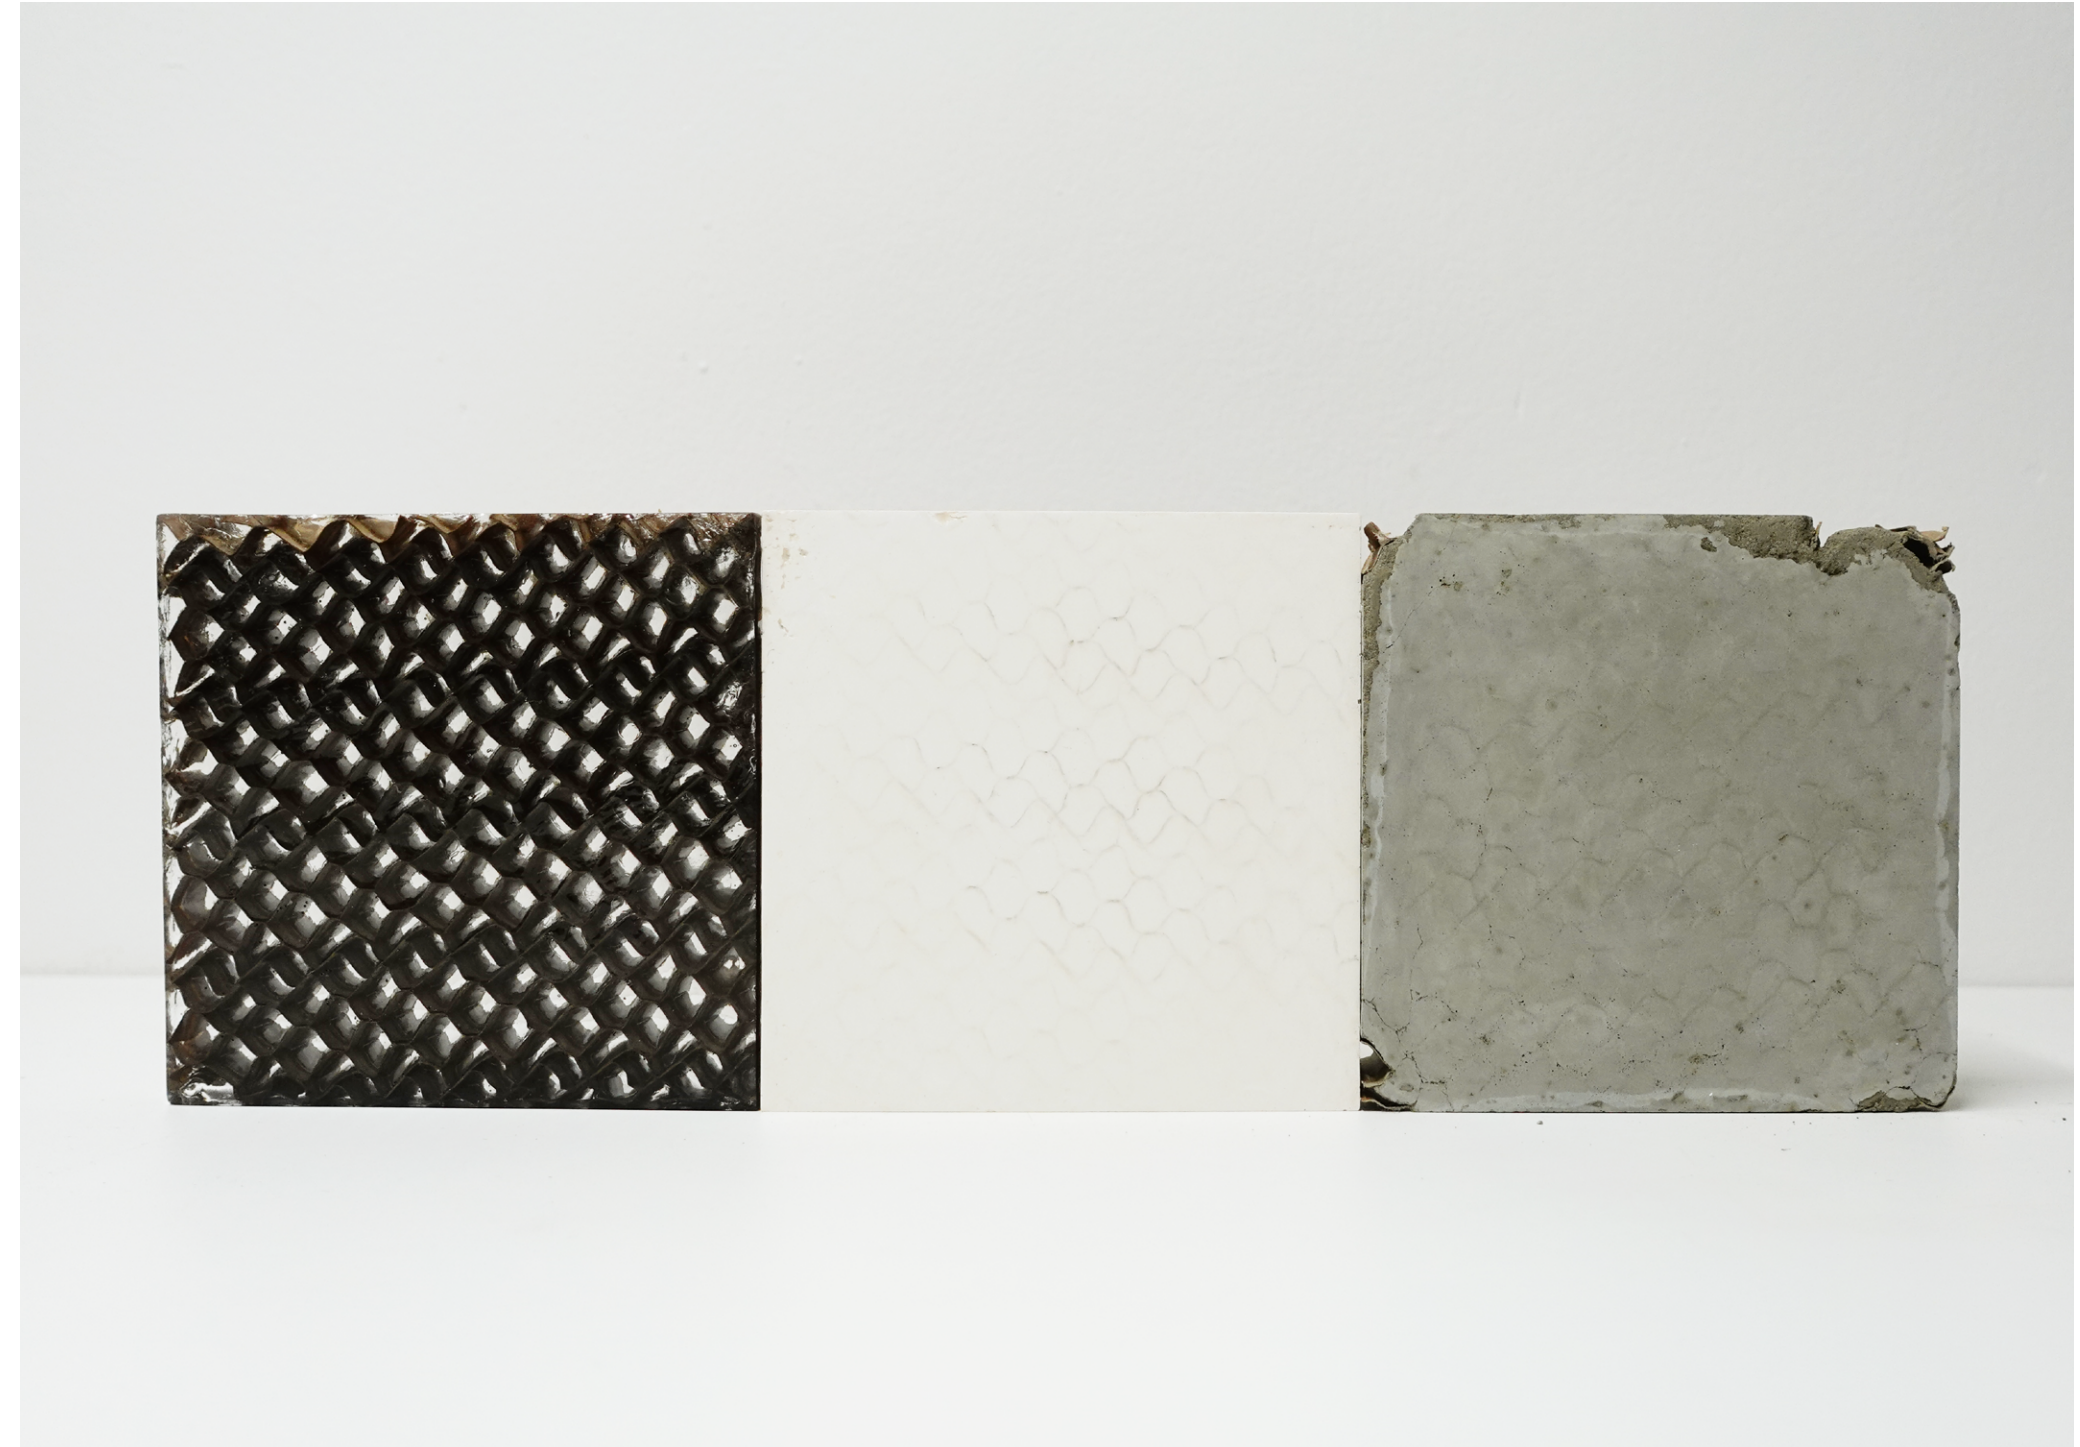

cardboard paper and clay

cement

plaster