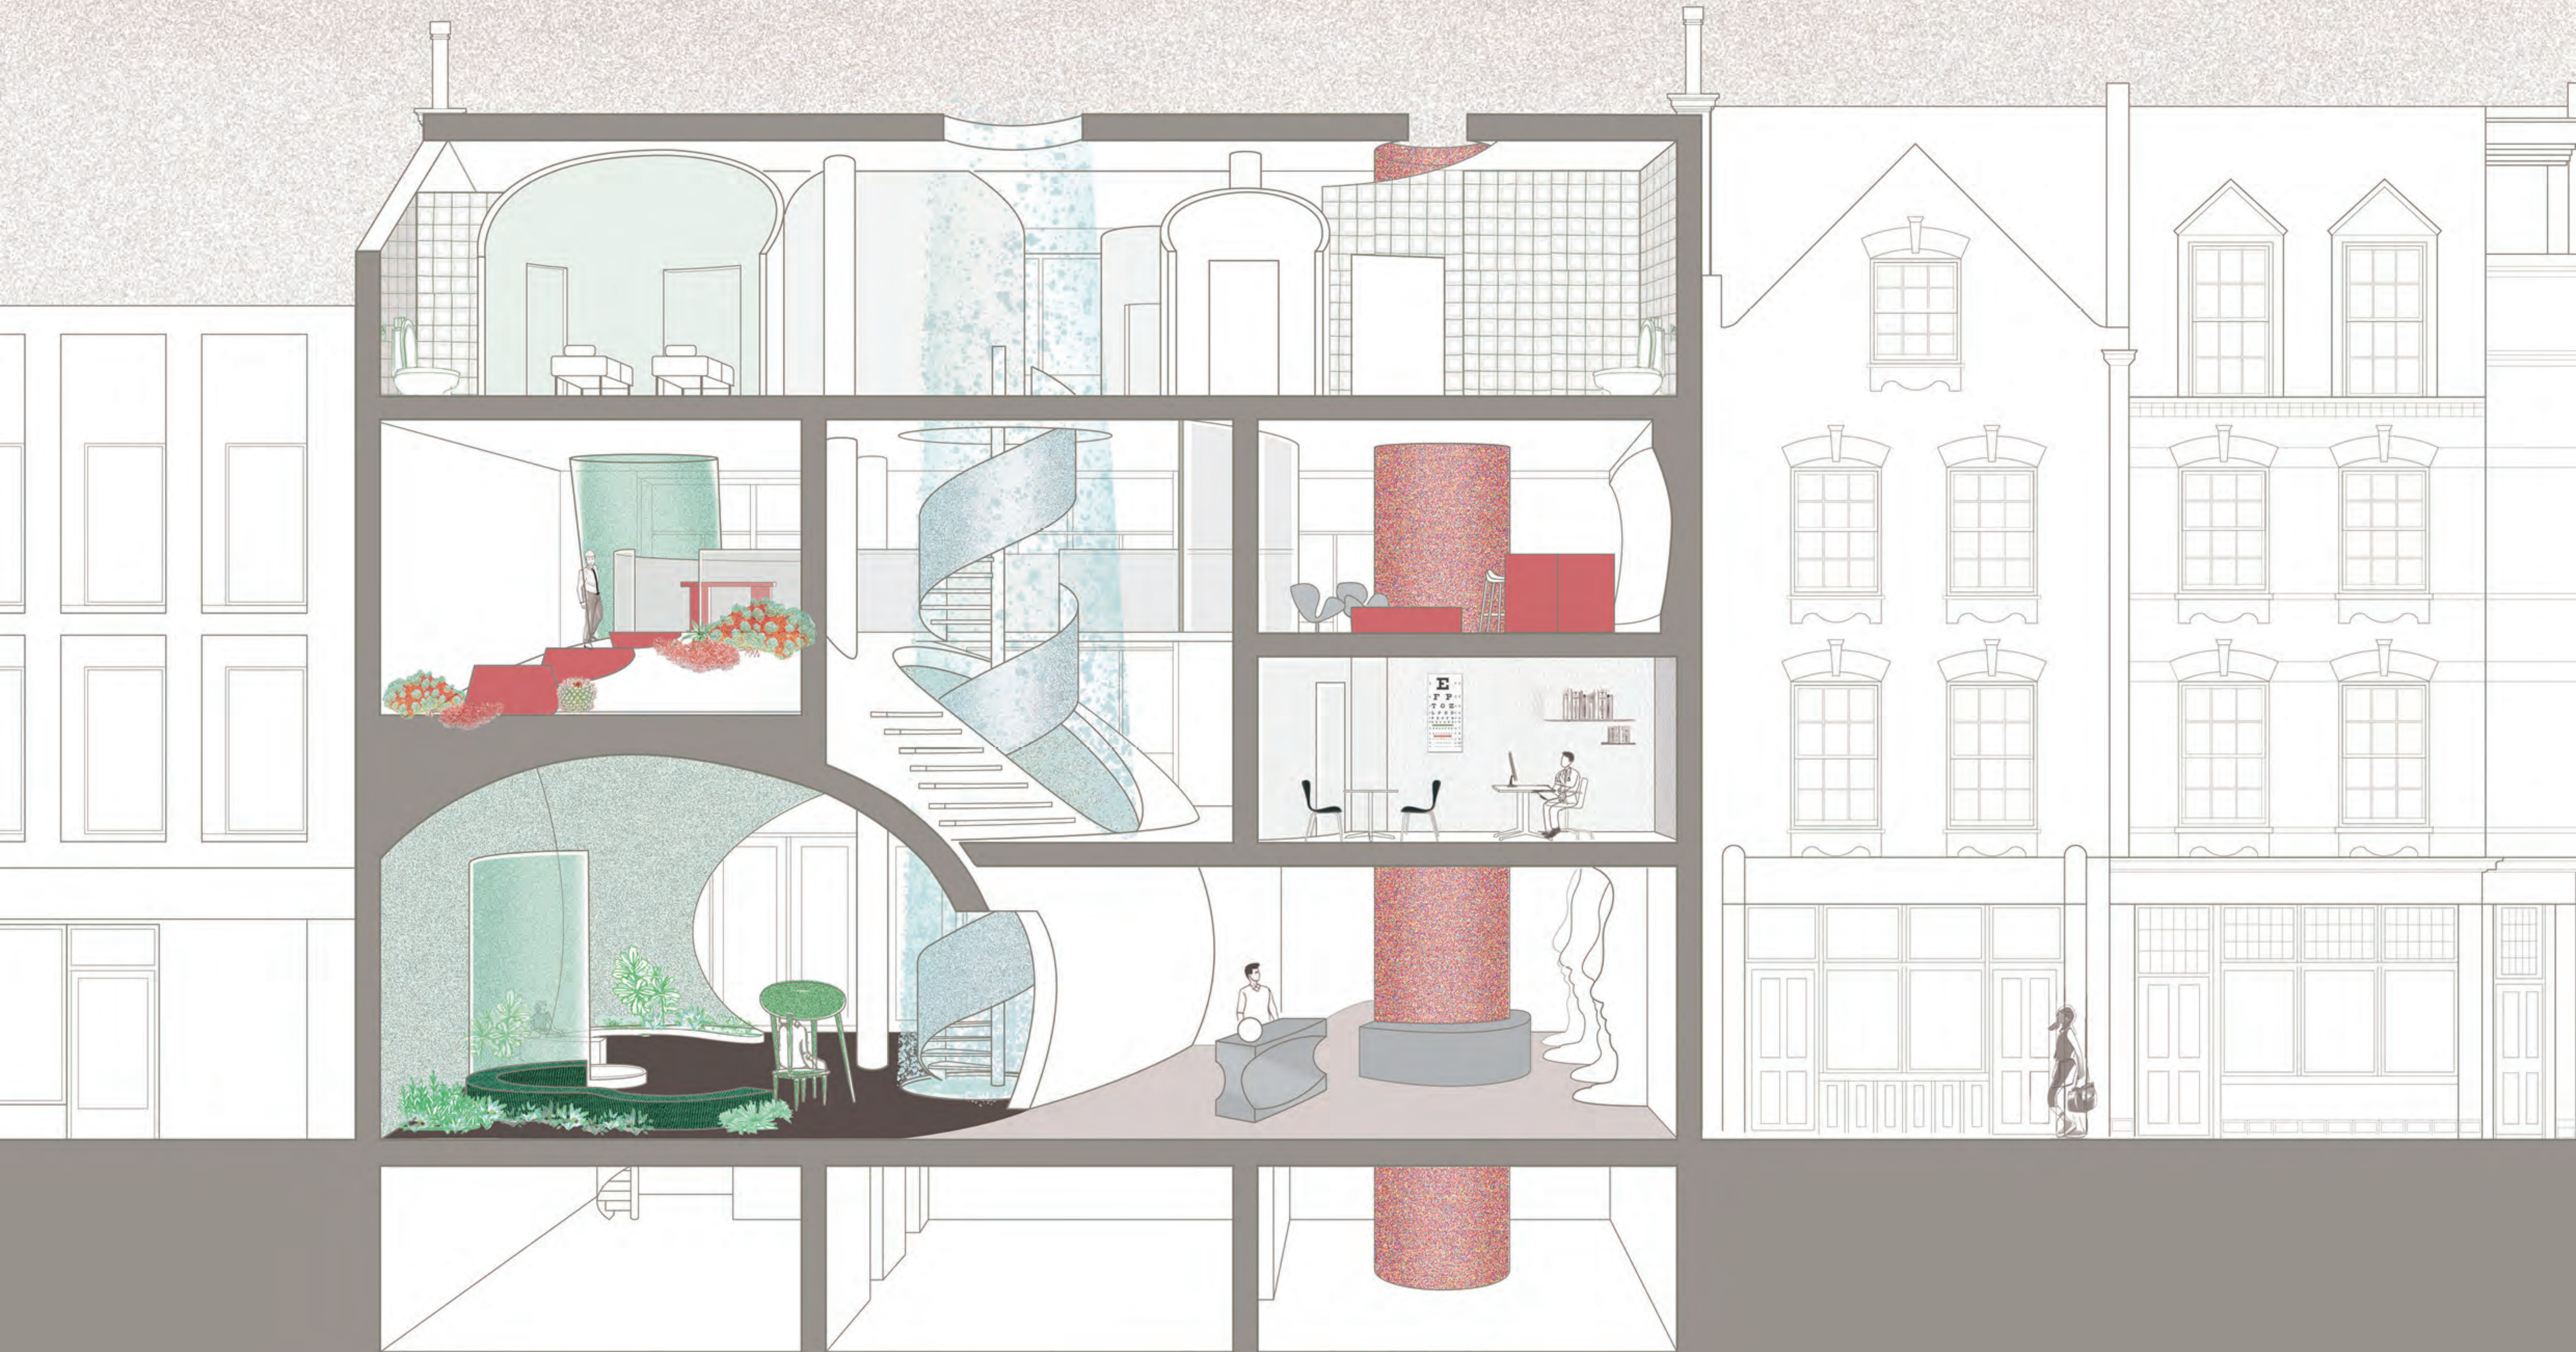

Volume Study

Insert Eyeball

Reverse Volume

Three Colors of Light

Circulation Plan

Isometric

Section Perspective

Material Palette

Ground Floor

LOUNGE >
< RED THERAPY
OPTICAL TEST >

1st Floor

1st Floor

3rd Floor

1:30 Model

1:30 Model

A-EYE WELLNESS CENTER 