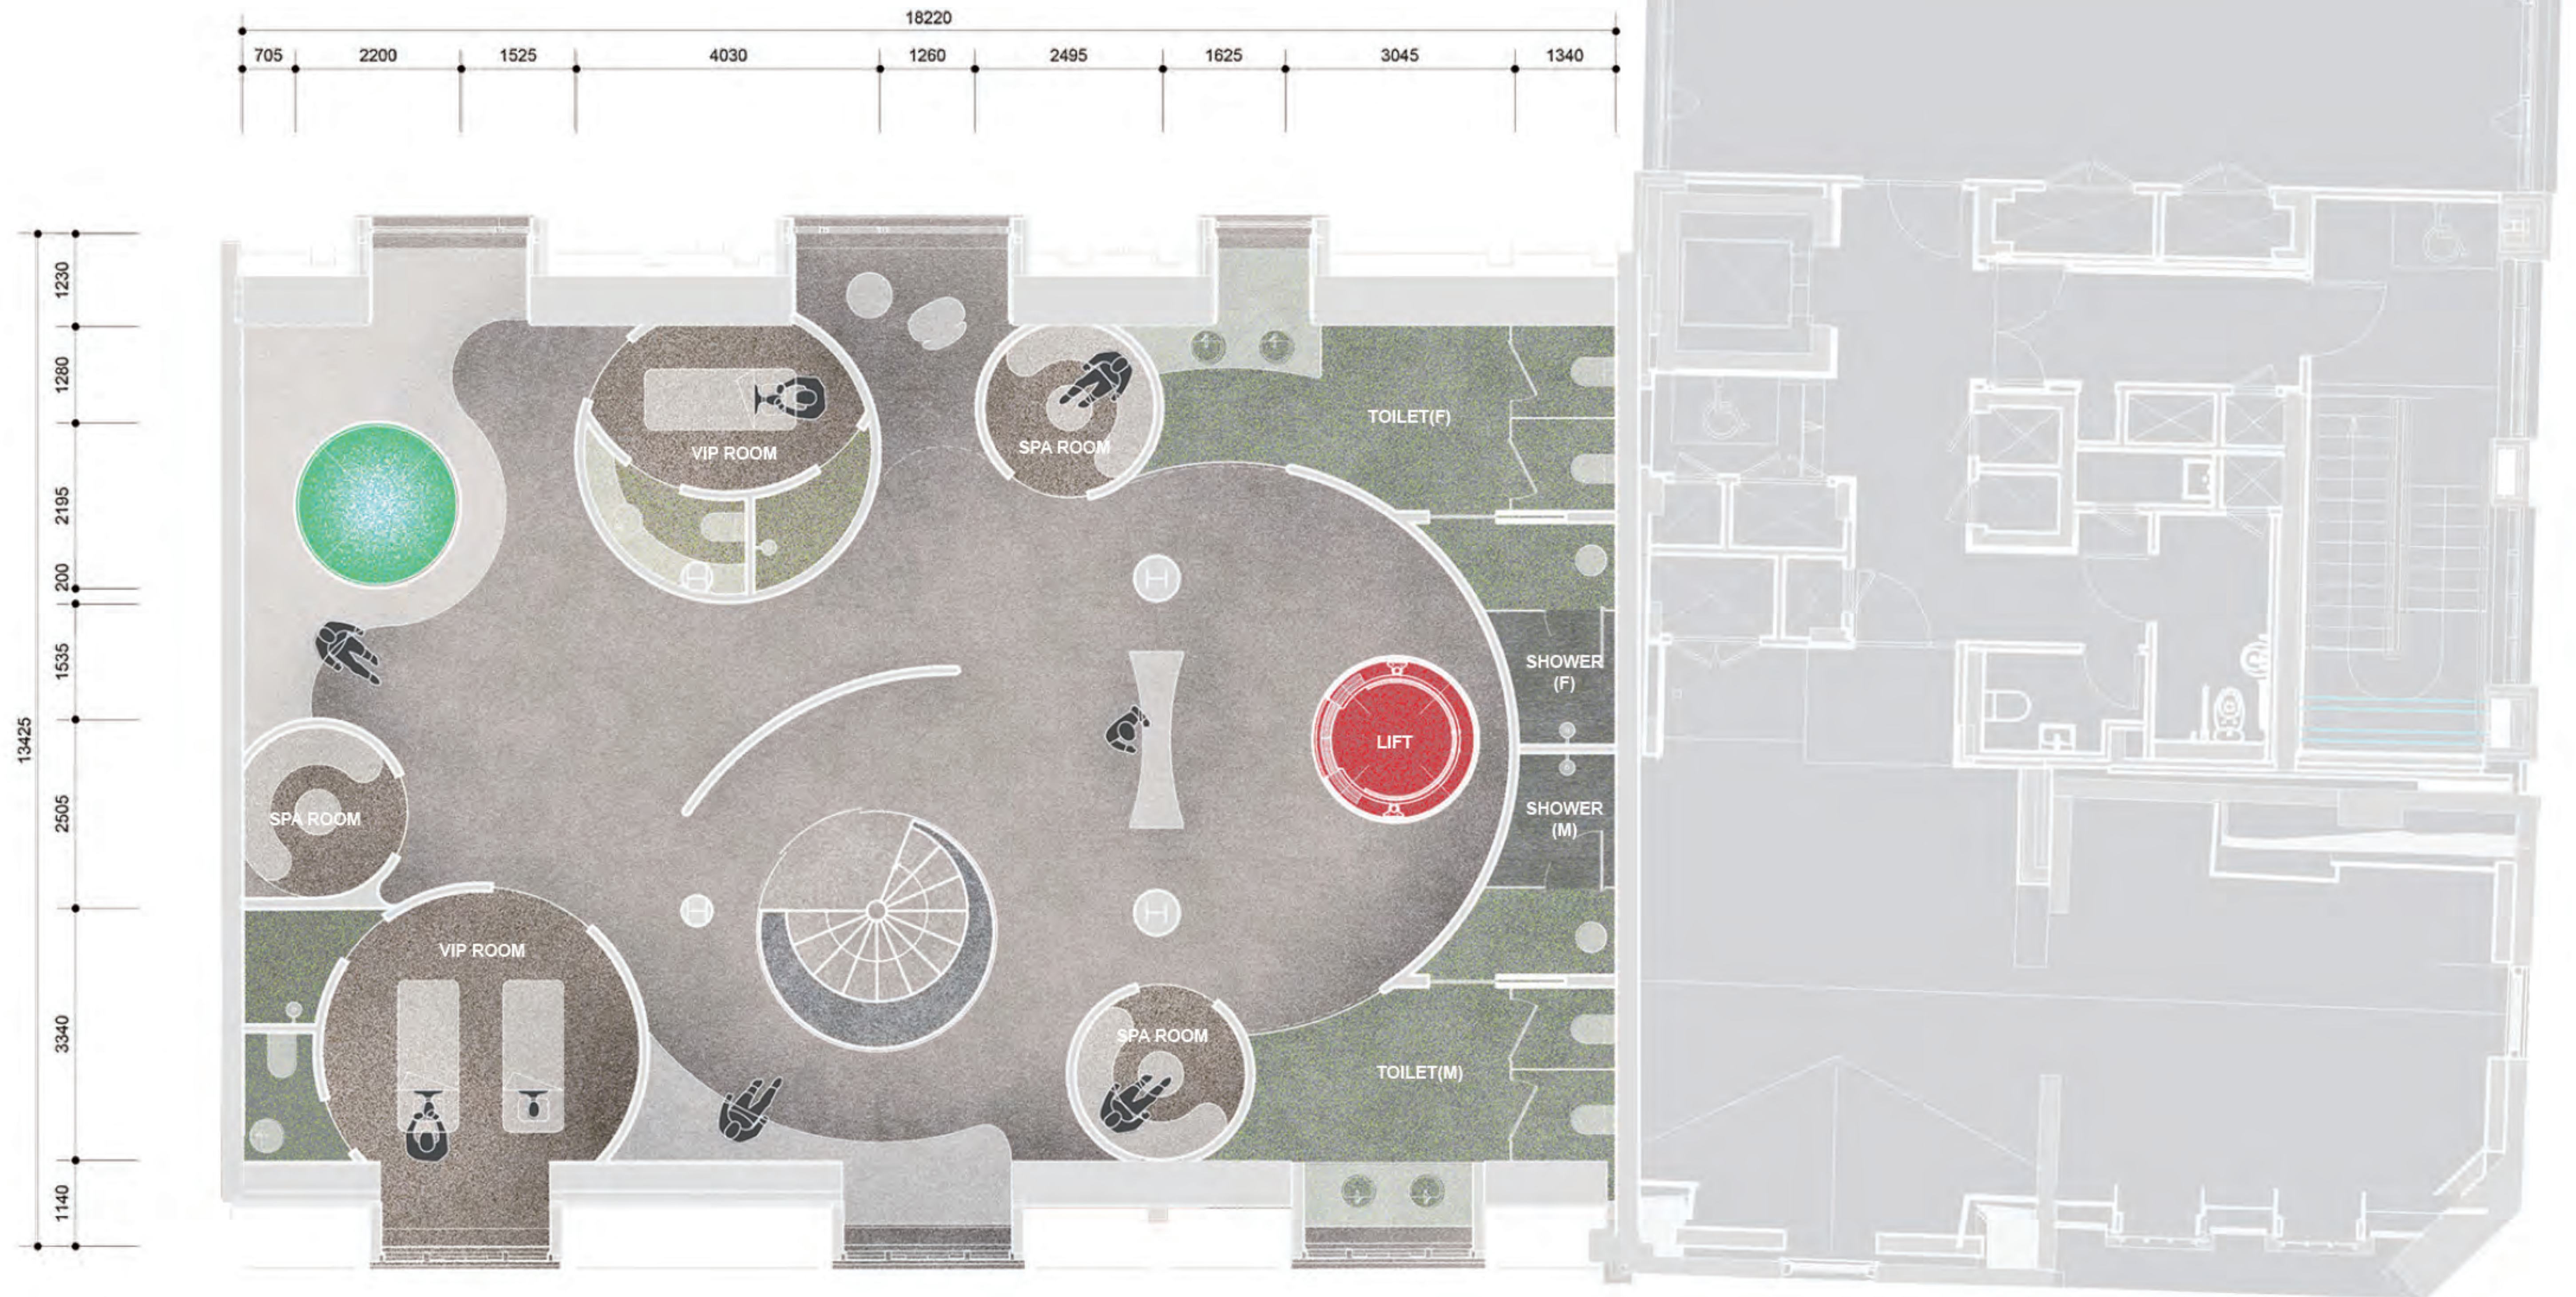

Volume Study

Insert Eyeball

Reverse Volume

Three Colors of Light

Circulation Plan

Isometric

Section Perspective

Material Palette

Ground Floor

LOUNGE >
< RED THERAPY
OPTICAL TEST >

1st Floor

1st Floor

3rd Floor

1:30 Model

1:30 Model

A-EYE WELLNESS CENTER 