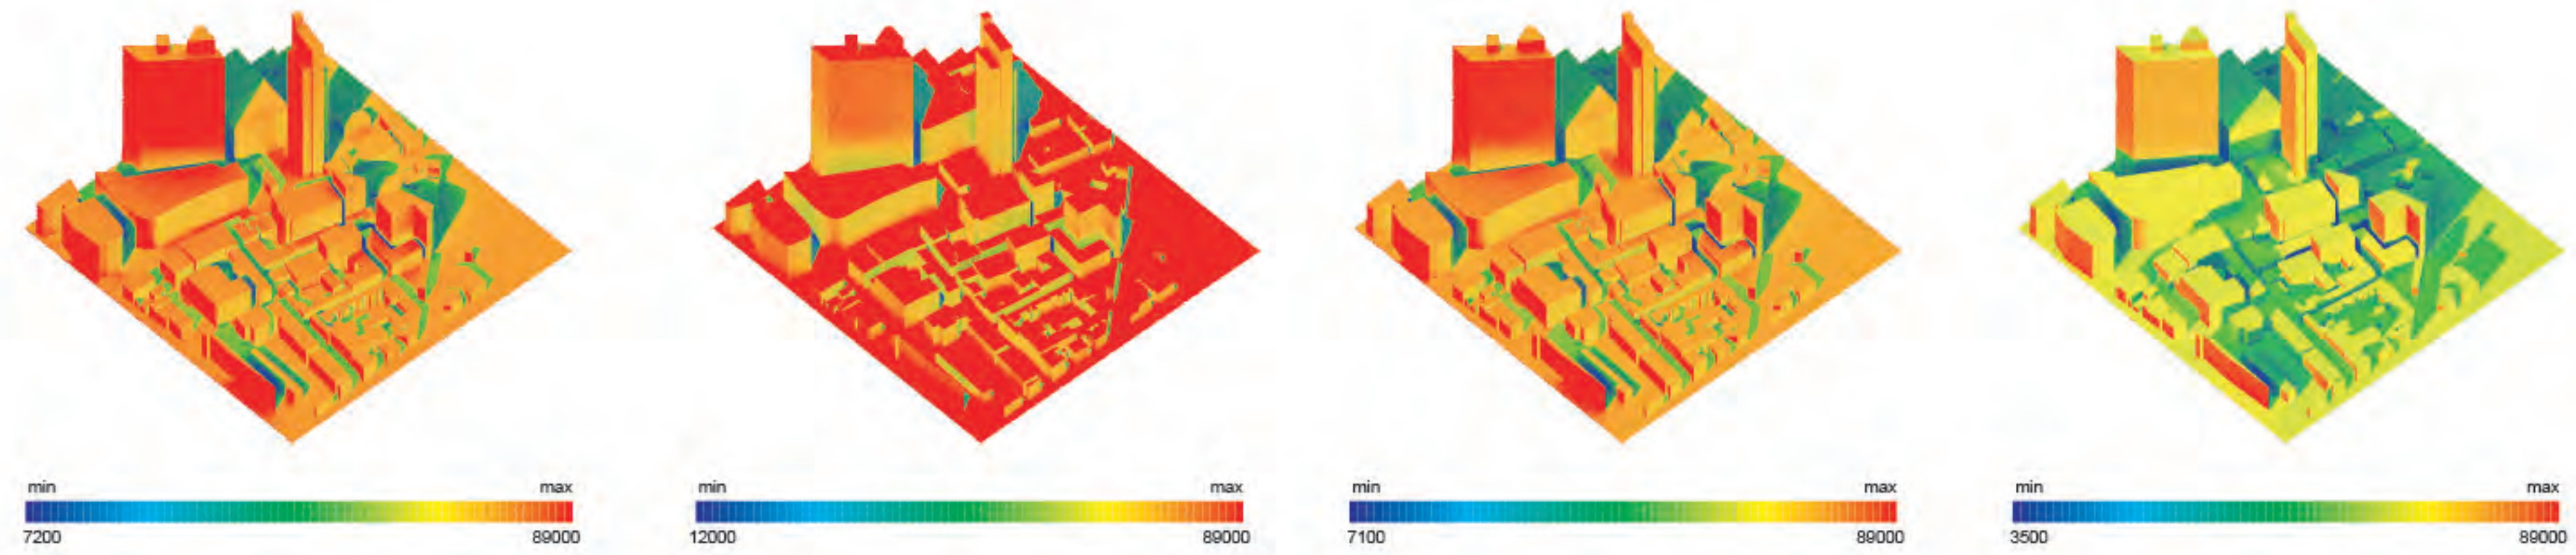

20 6 1.6 0.2

20 6 2.0 0.3

Site Analysis

Shadow

Heatmap

Skyline

Thesis Question

HOW CAN LIGHT, SPACE, AND MATERIALS BE USED TO IMPROVE THE WELL-BEING OF THE OFFICE WORKERS' EYES IN THE LOCAL COMMUNITY?