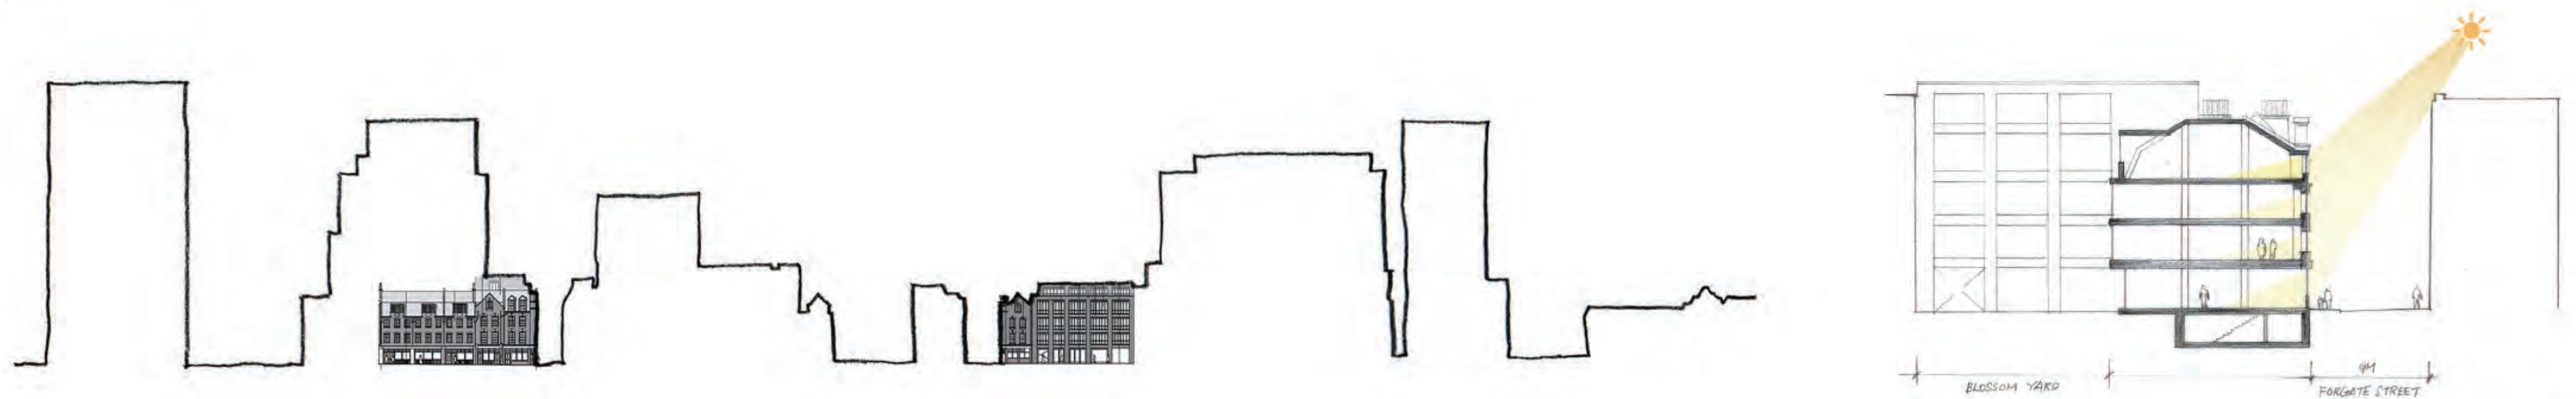

Site Analysis

Shadow

Heatmap

Skyline