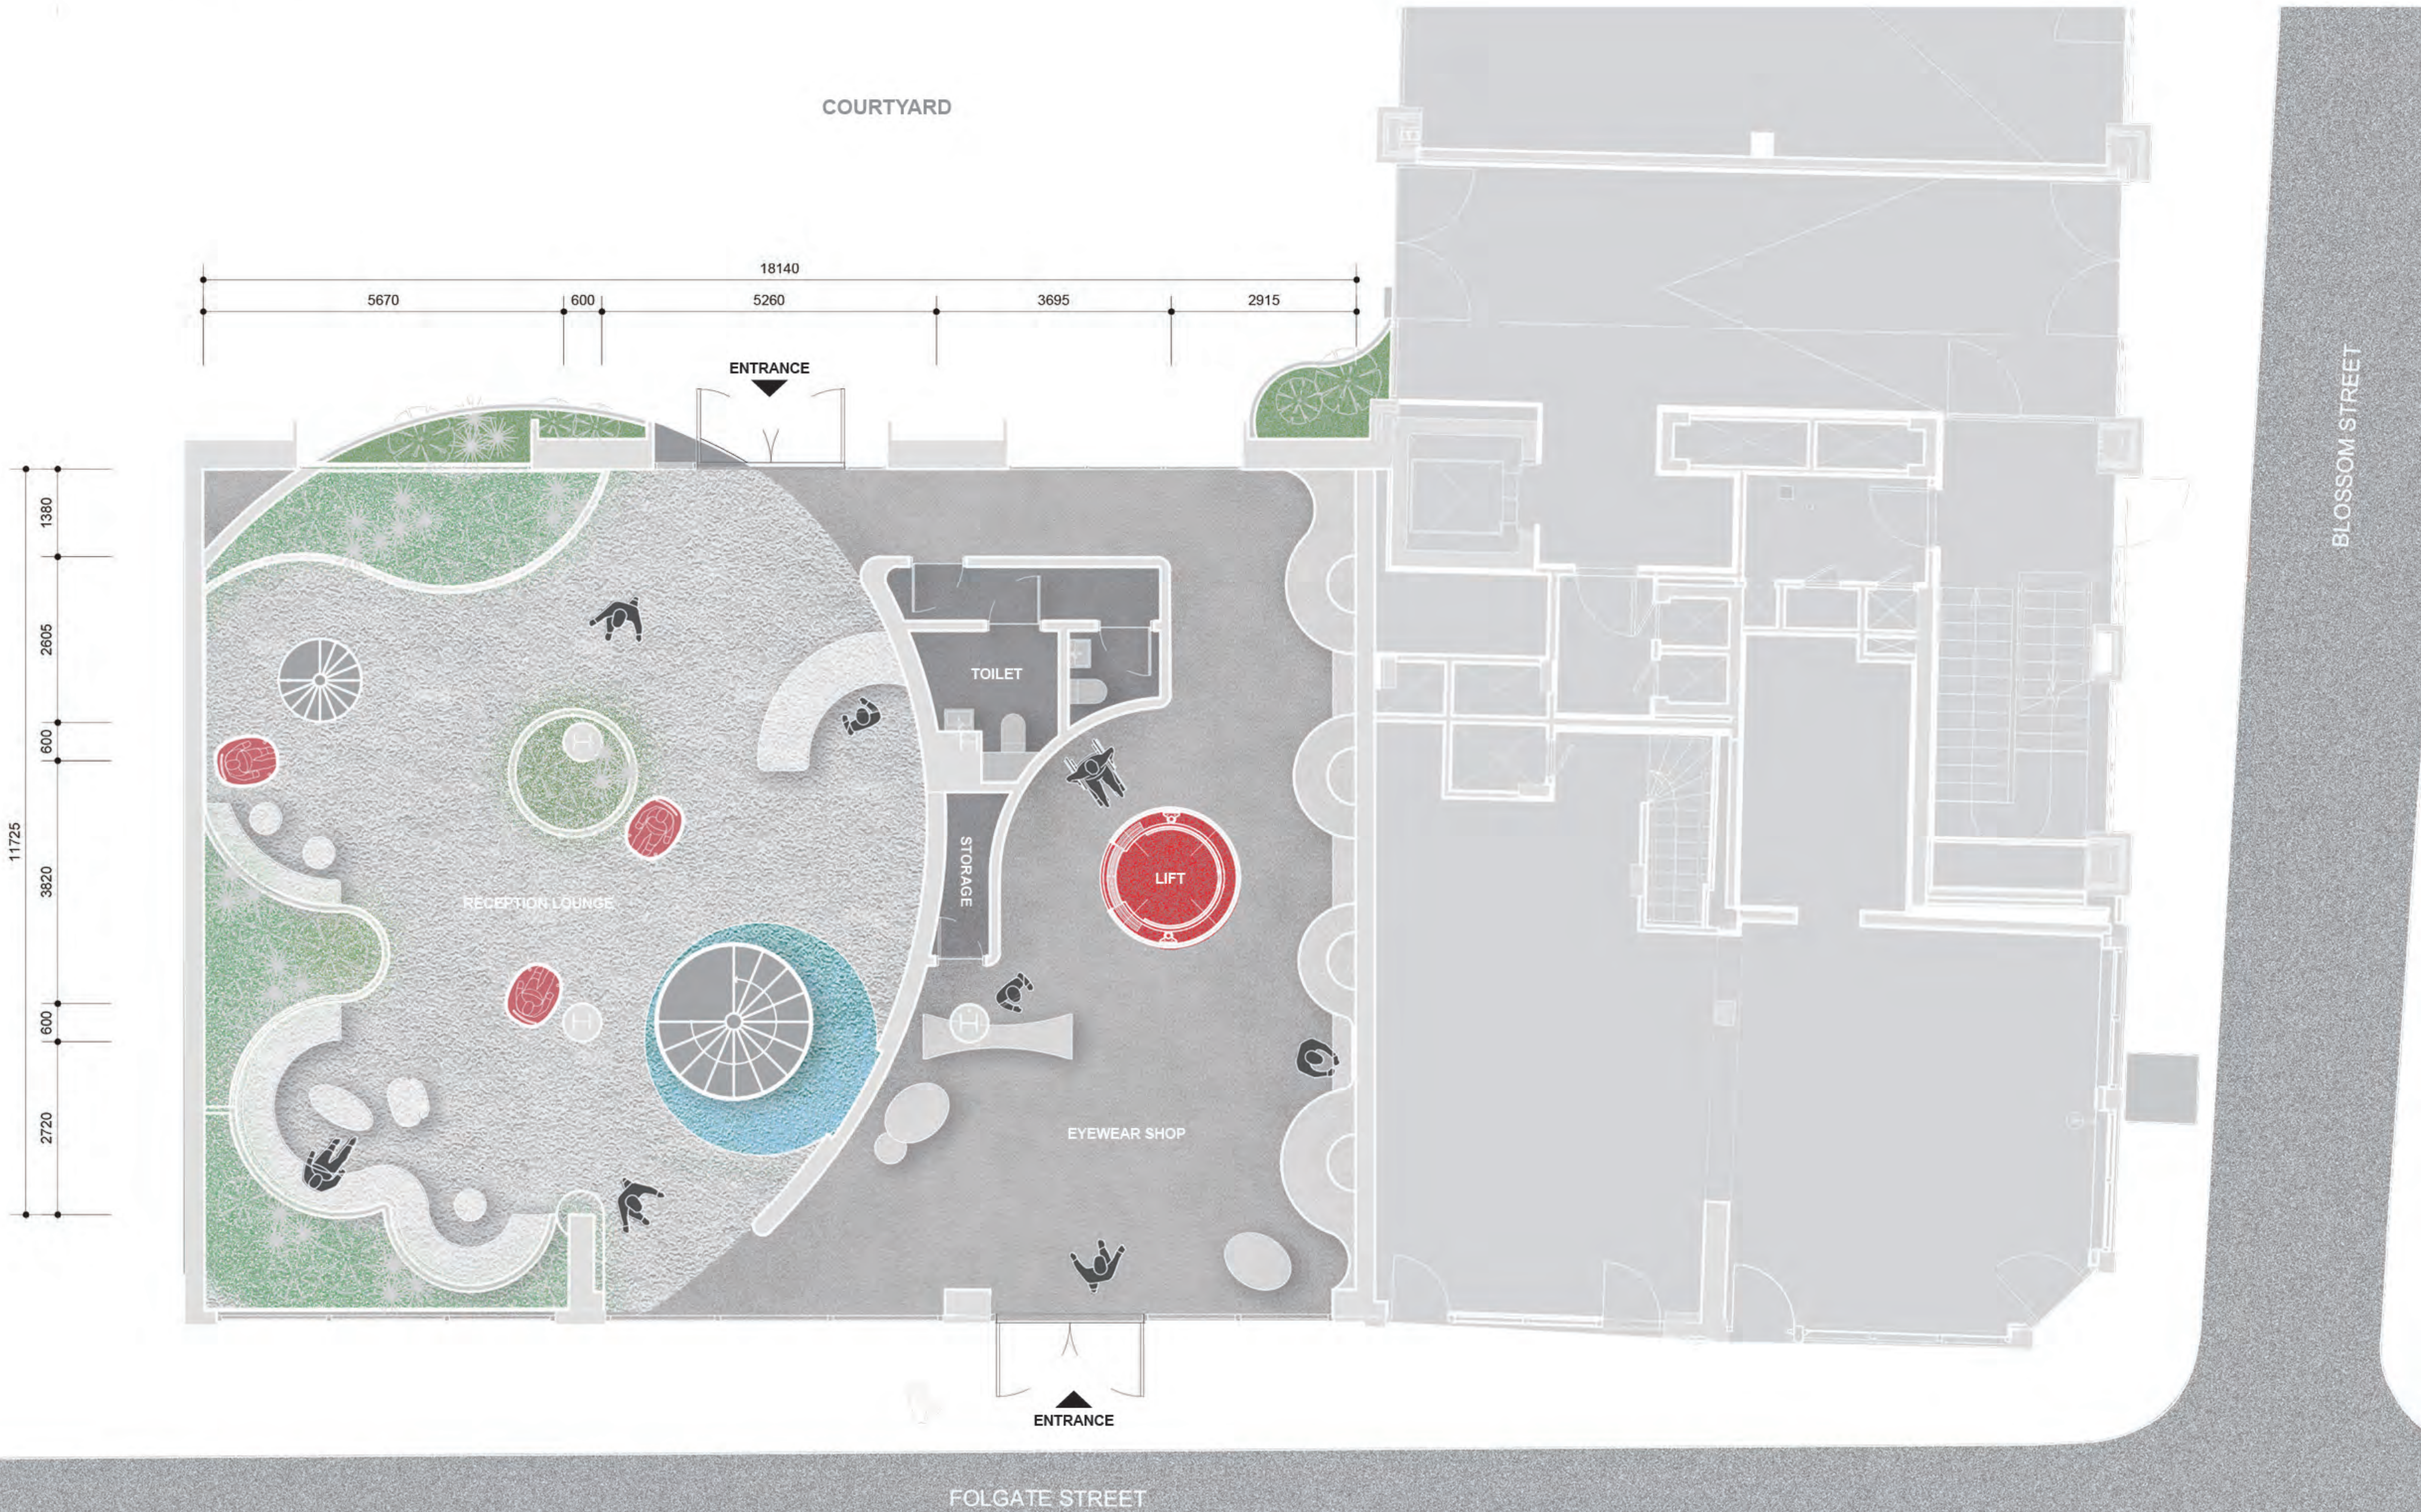

Volume Study

Insert Eyeball

Reverse Volume

Three Colors of Light

Circulation Plan

Isometric

Section Perspective

Material Palette

Ground Floor

LOUNGE >
< RED THERAPY
OPTICAL TEST >

1st Floor

1st Floor

3rd Floor

1:30 Model

1:30 Model

A-EYE WELLNESS CENTER 