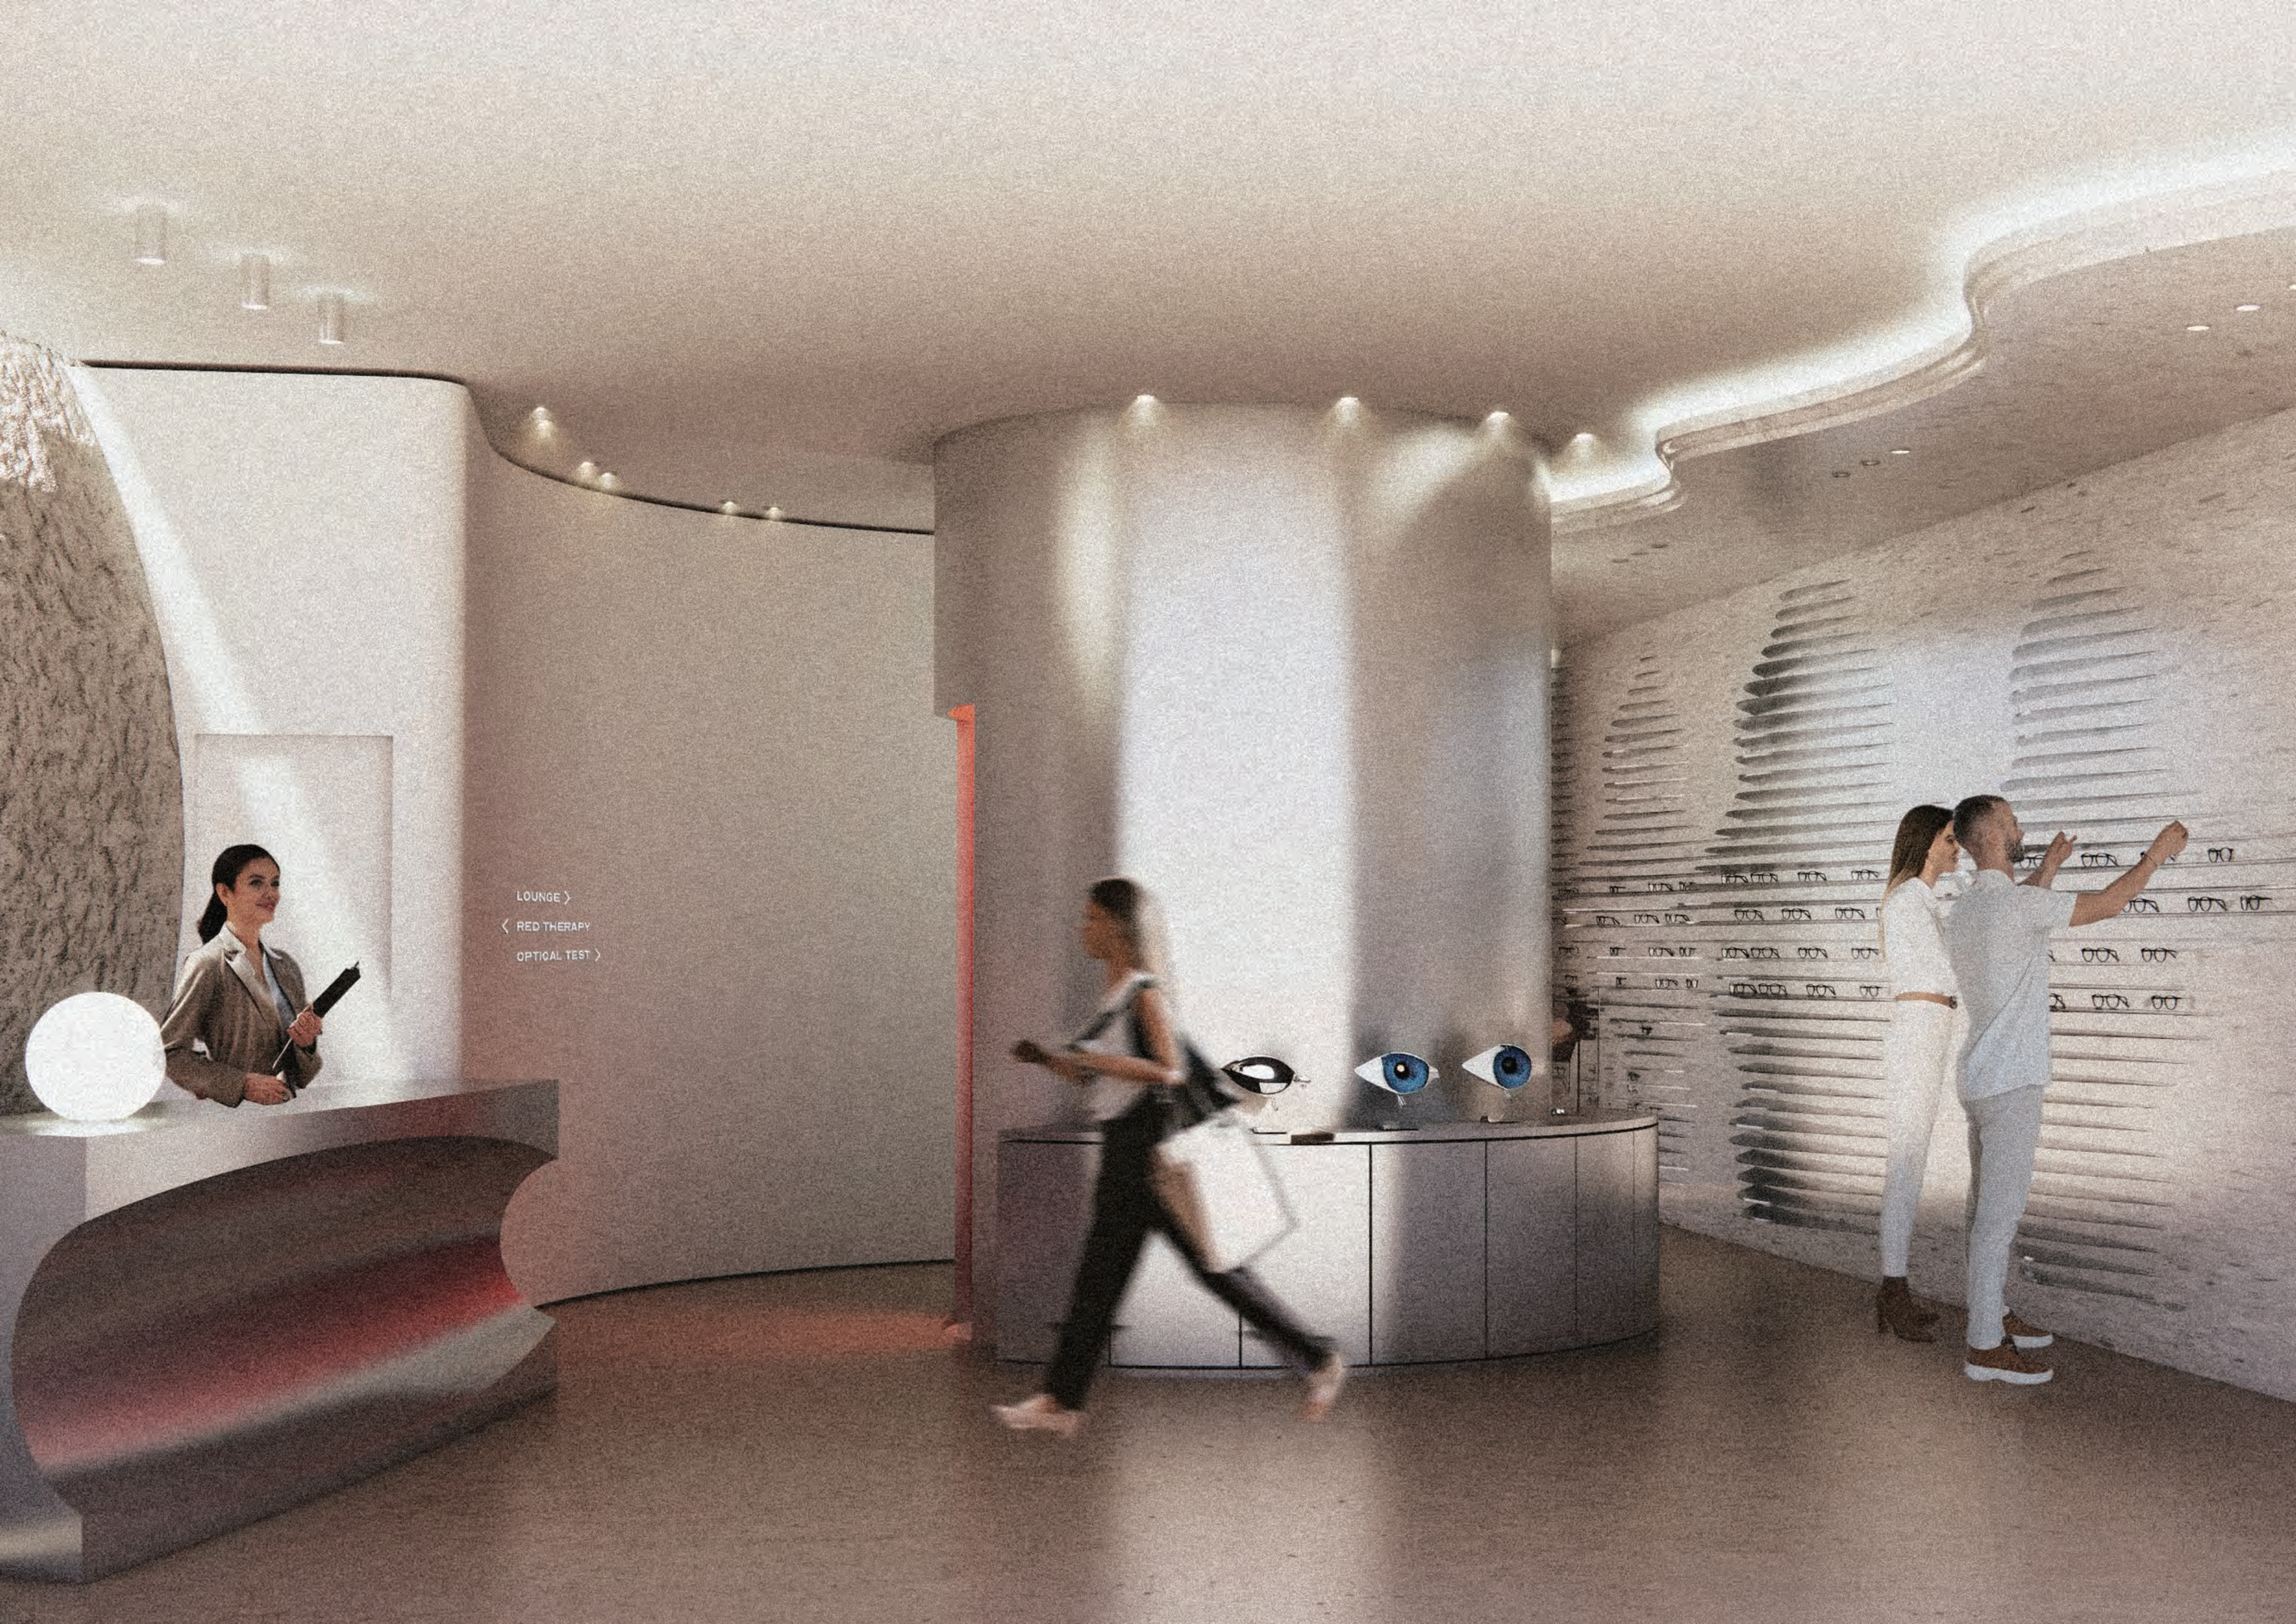

Volume Study

Insert Eyeball

Reverse Volume

Three Colors of Light

Circulation Plan

Isometric

Section Perspective

Material Palette

Ground Floor

LOUNGE >
< RED THERAPY
OPTICAL TEST >

1st Floor

1st Floor

3rd Floor

1:30 Model

1:30 Model

A-EYE WELLNESS CENTER 