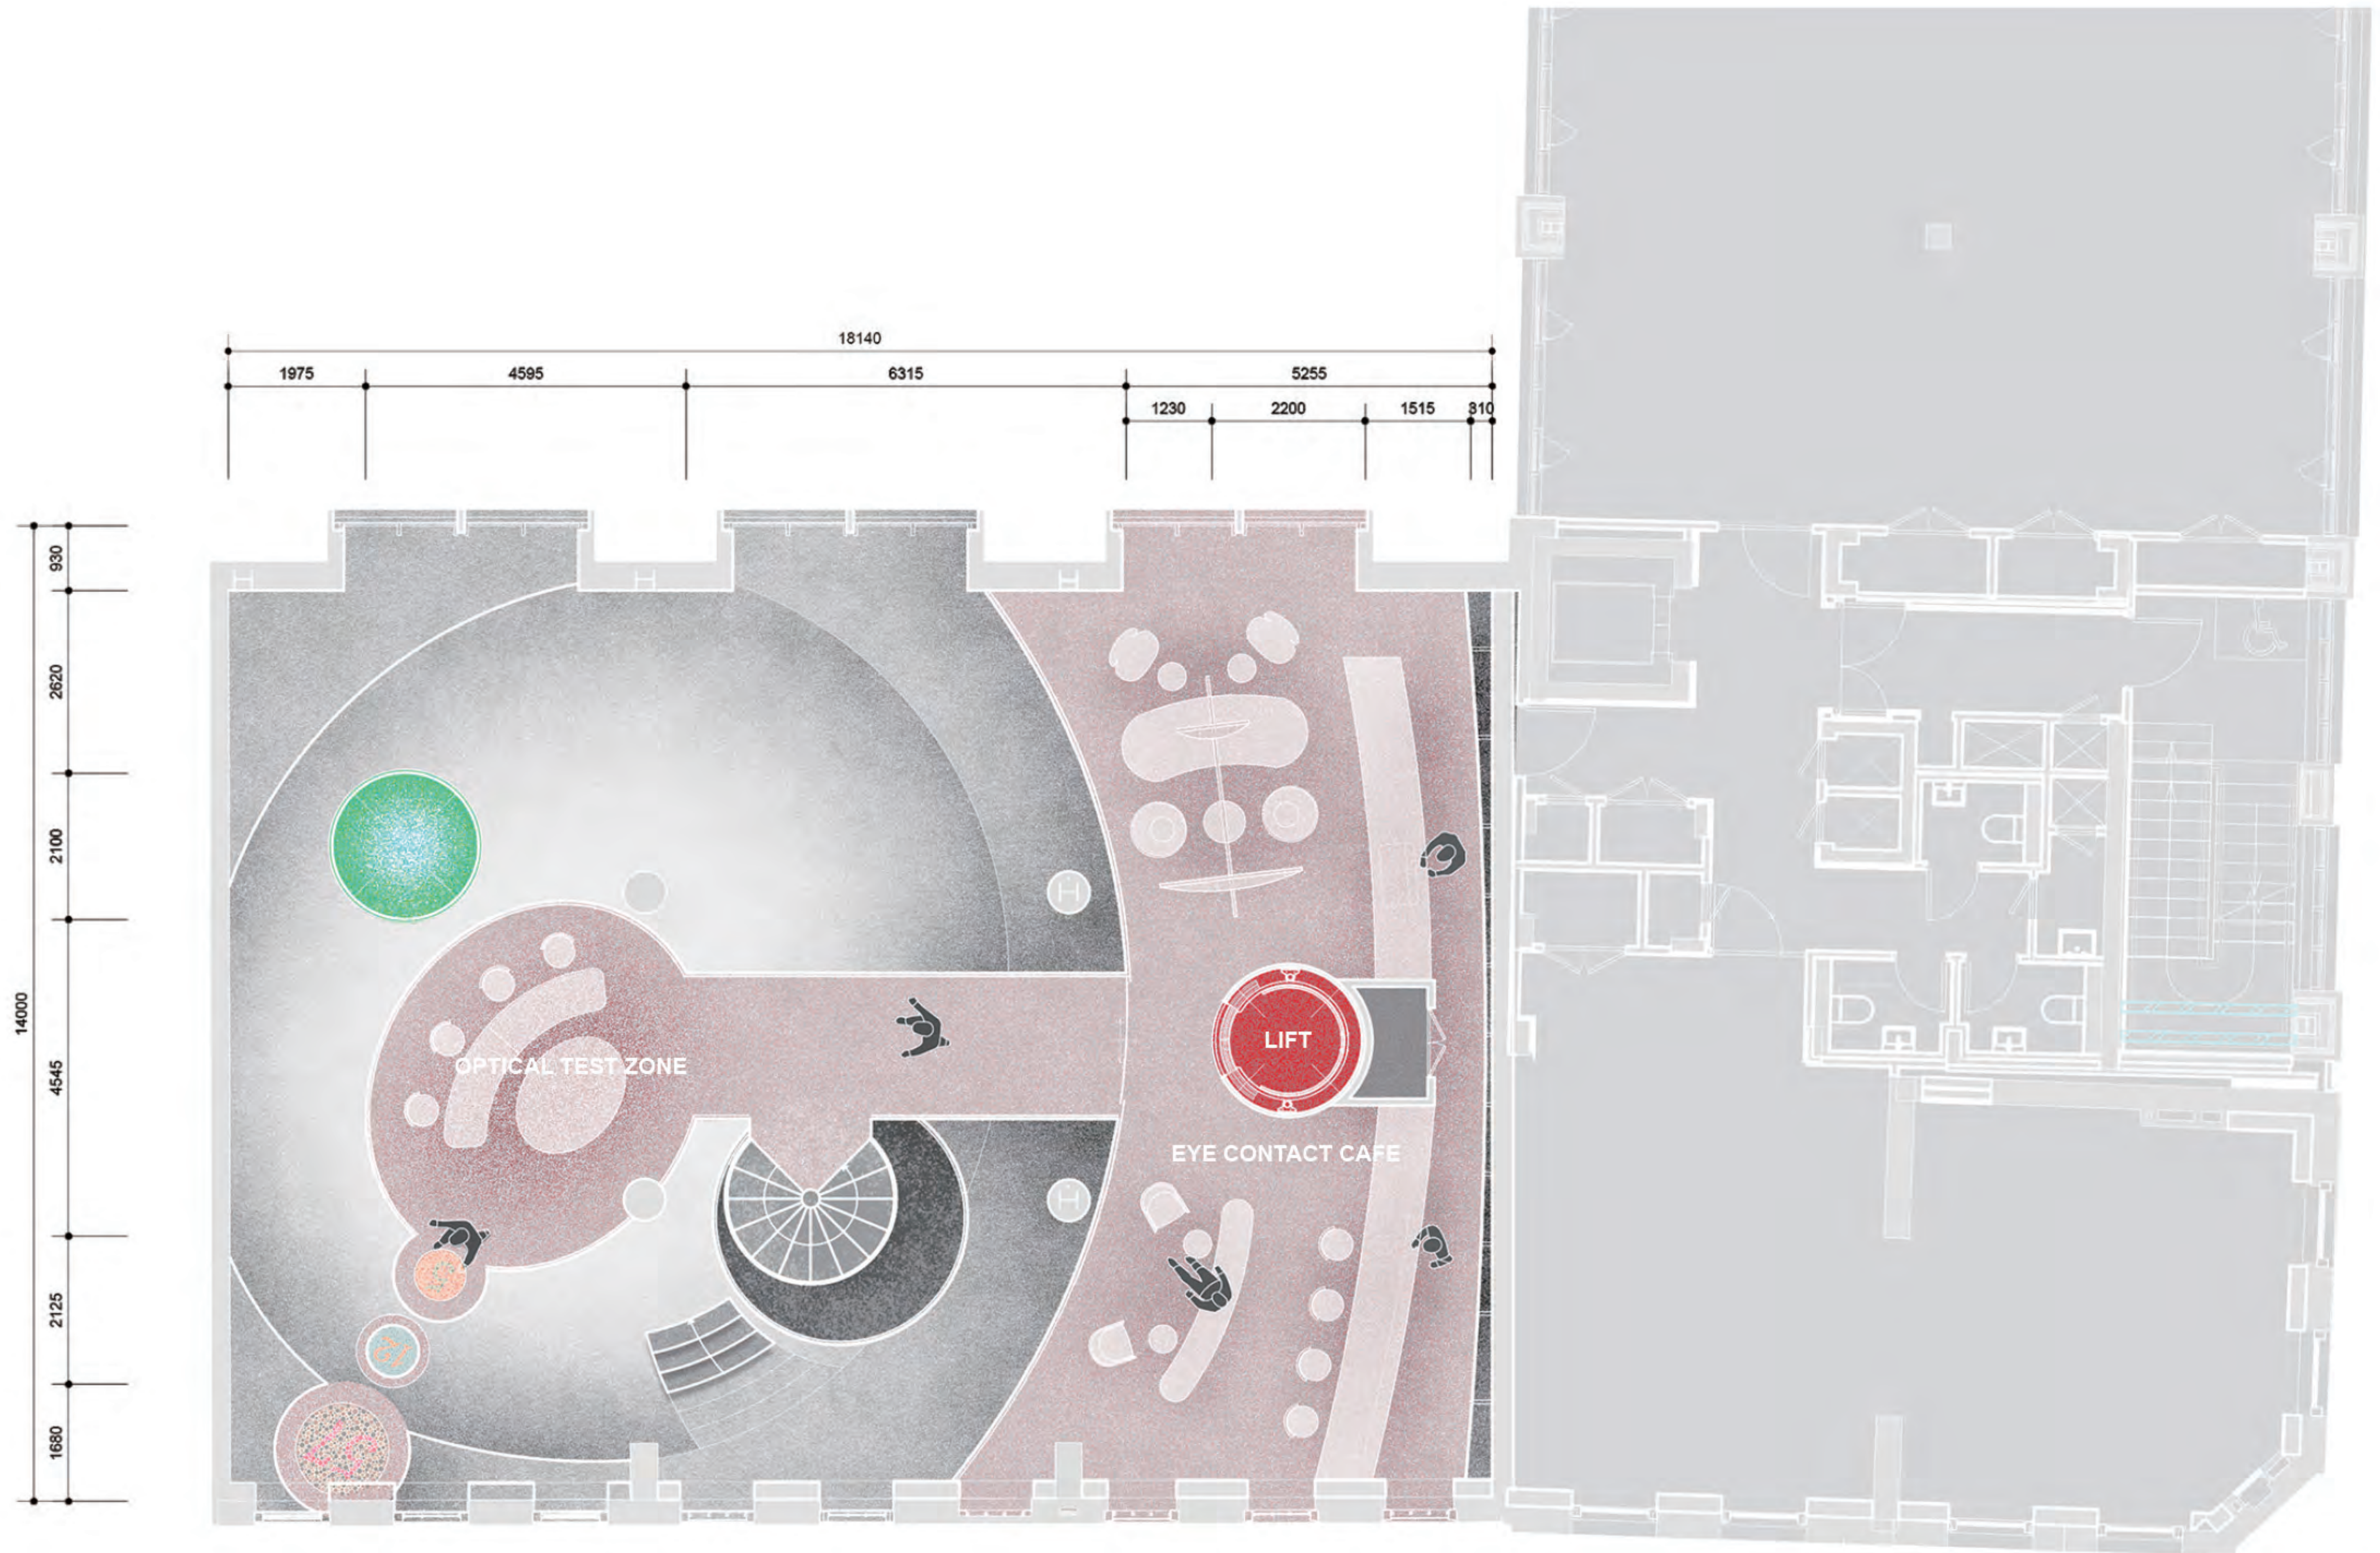

Volume Study

Insert Eyeball

Reverse Volume

Three Colors of Light

Circulation Plan

Isometric

Section Perspective

Material Palette

Ground Floor

LOUNGE >
< RED THERAPY
OPTICAL TEST >

1st Floor

1st Floor

3rd Floor

1:30 Model

1:30 Model

A-EYE WELLNESS CENTER 