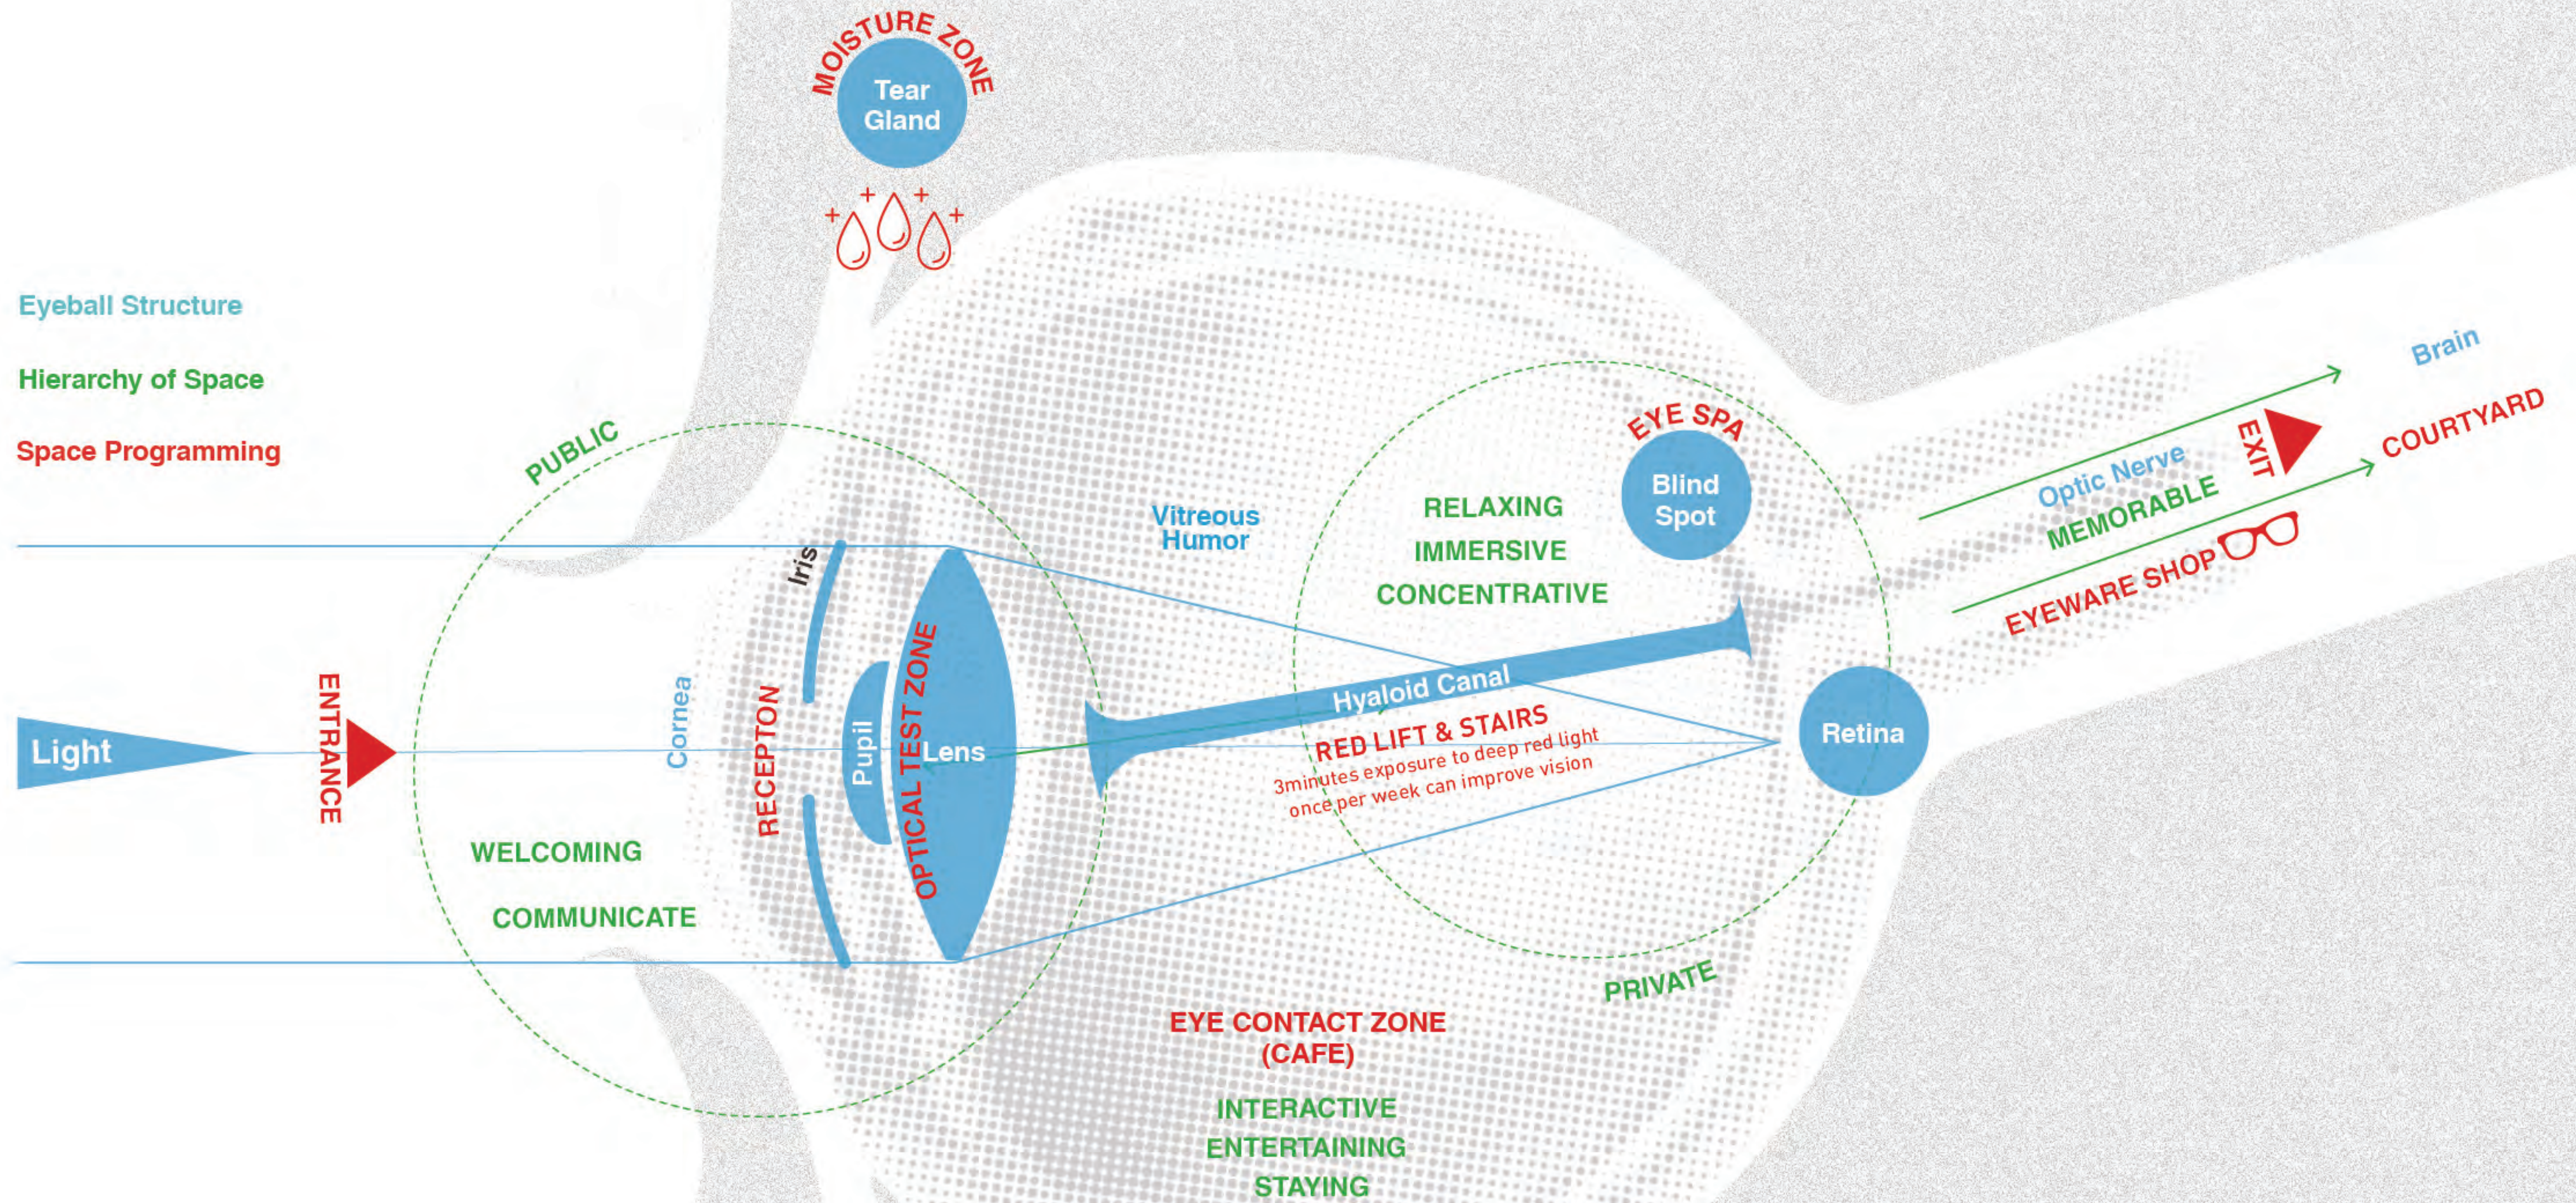

*Eye Health Care Center
Moisture
Sprinkler
Private Space for Single Person
Eye Spa, Glazed tinted Plaster*

Prompts
/ eye health care center, moisture, sprinkler, private space for single person, eye spa, glazed tinted plaster, interior design

Material Exploration

Human Face Profile

Plaster

Moulding

Material Exploration
Material Exploration

AI Exploration (Blend)

AI Exploration (Blend)

Space Programming

NATURE

Looking at green can relieve eye strain. This is because less visual cells work when recognizing green.

HUMIDITY

Maintaining 60% indoor humidity has a high effect on relieving dry eyes

RED LIGHT

The red light switched on mitochondria in the retina which are the cell's energy source.

Volume Study

Insert Eyeball

Reverse Volume

Three Colors of Light

Circulation Plan

Isometric

Section Perspective

Material Palette