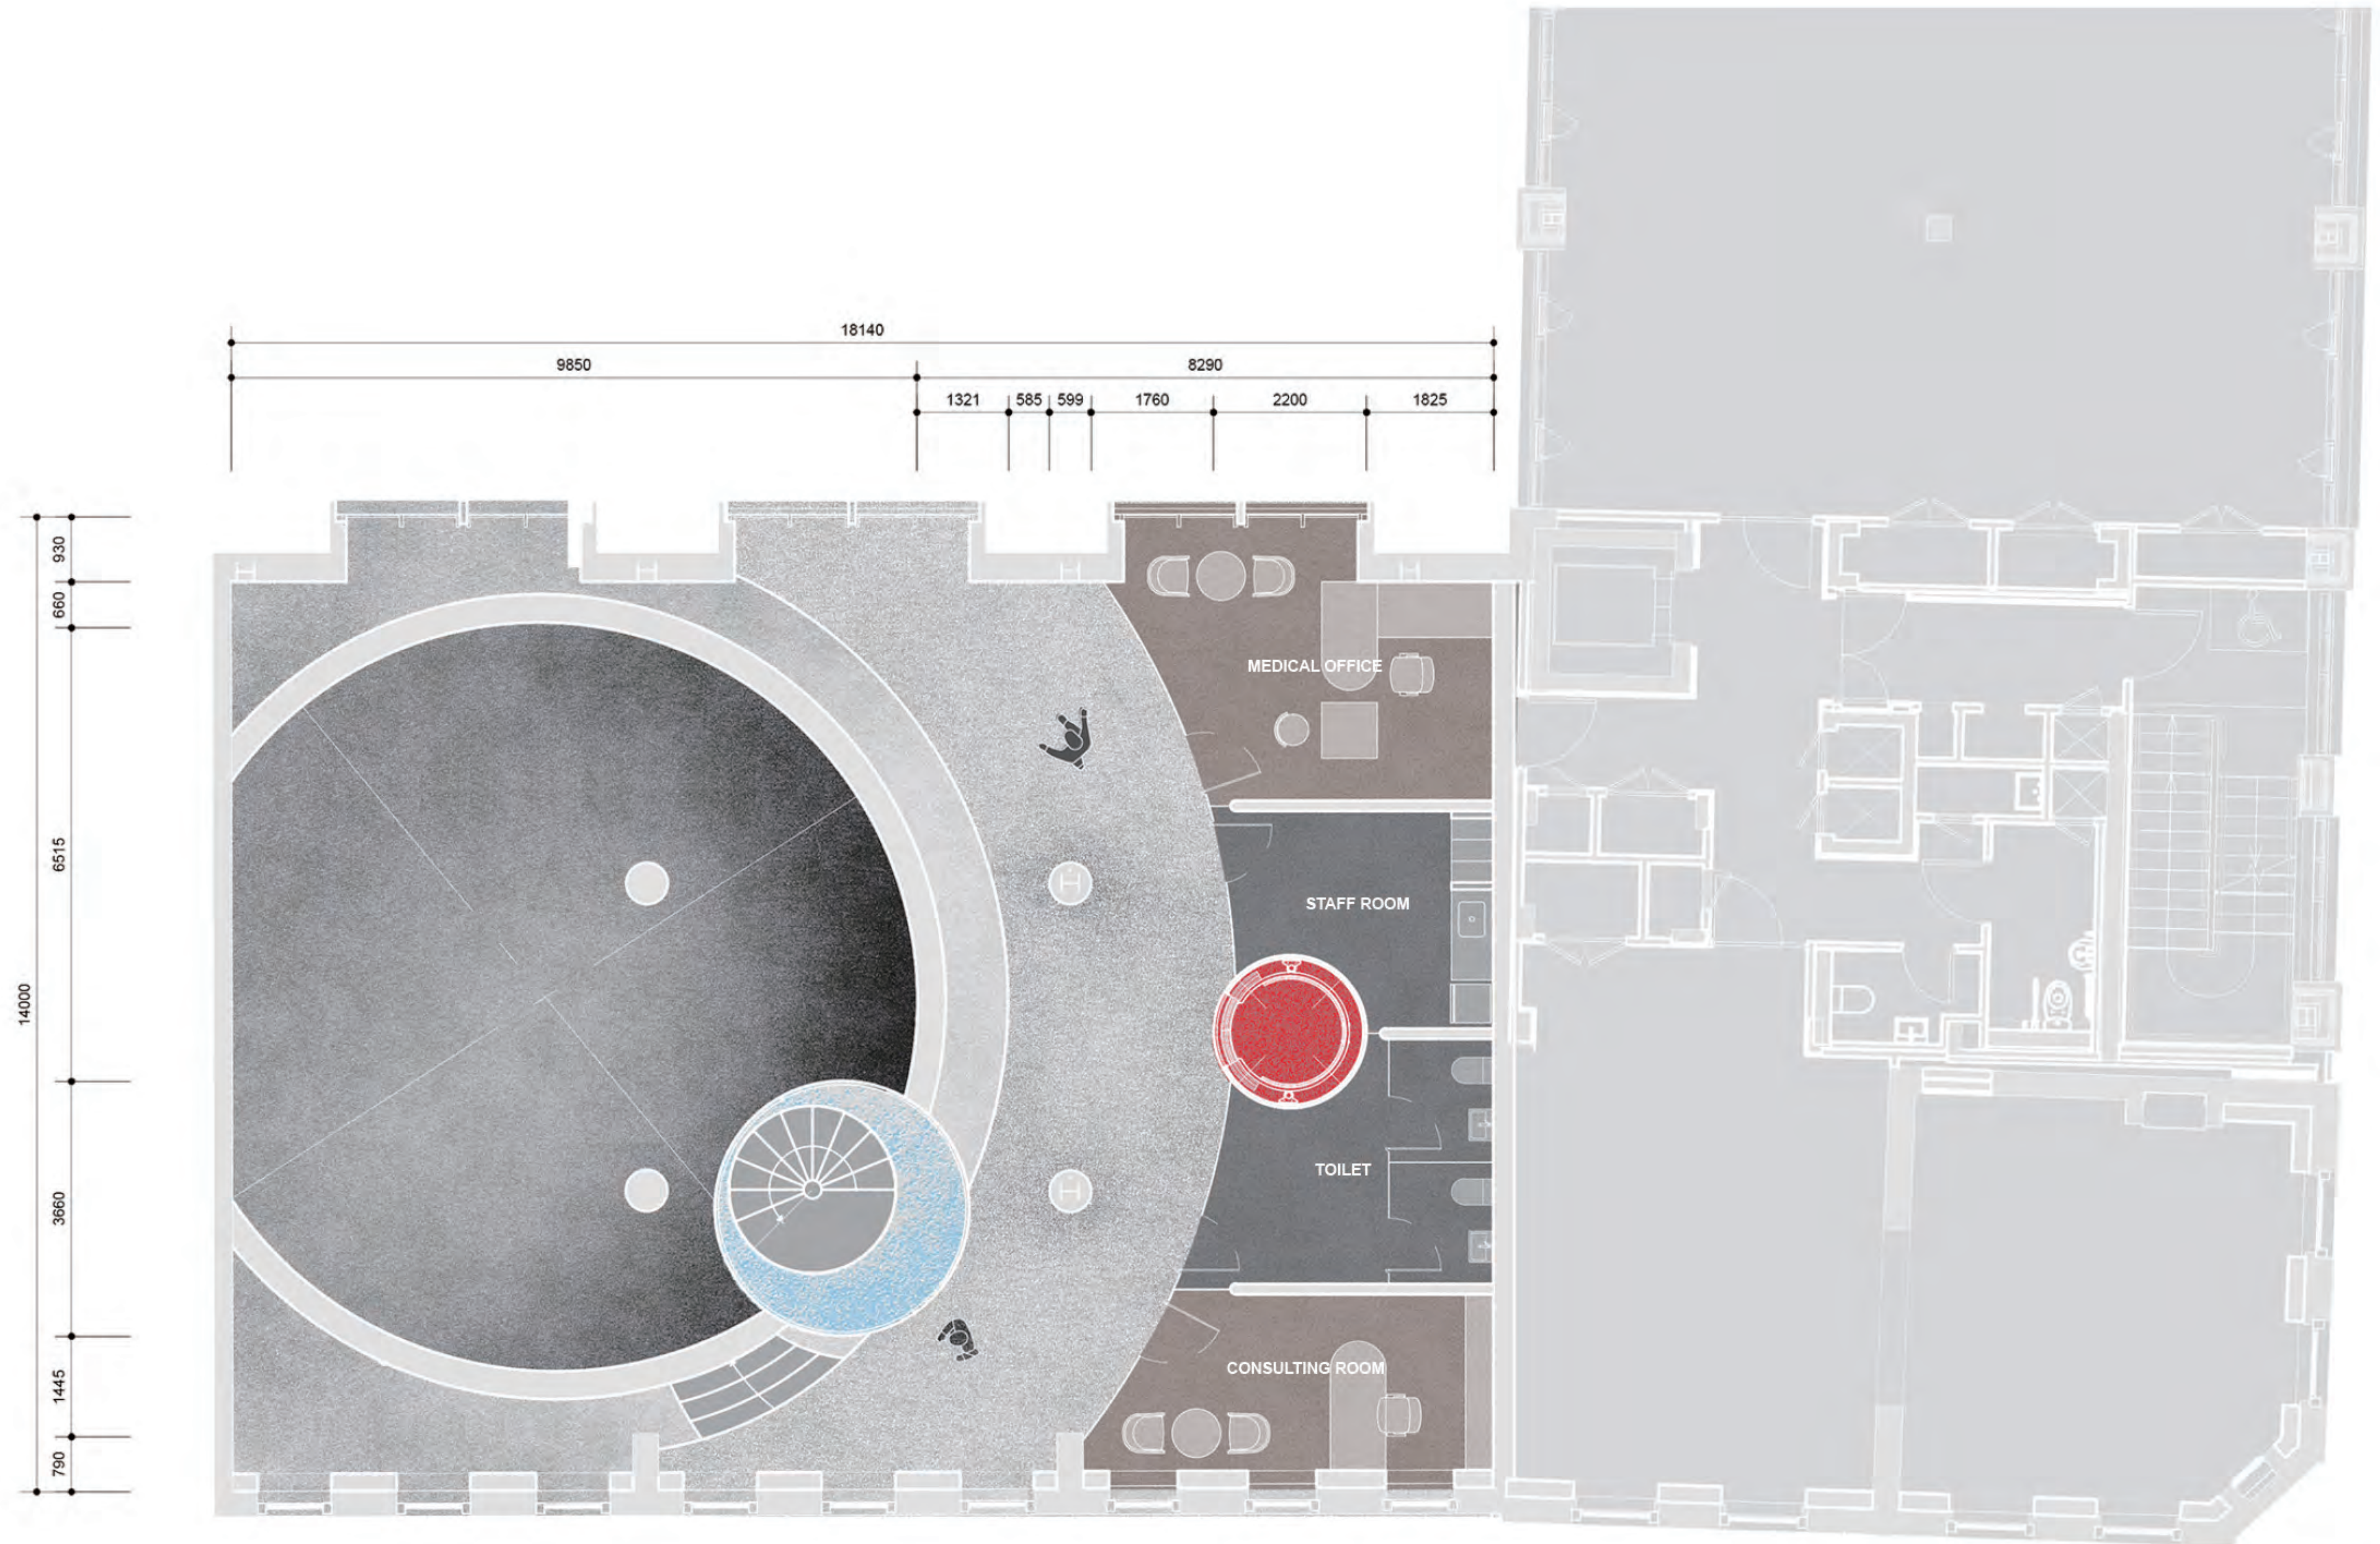

Volume Study

Insert Eyeball

Reverse Volume

Three Colors of Light

Circulation Plan

Isometric

Section Perspective

Material Palette

Ground Floor

LOUNGE >
< RED THERAPY
OPTICAL TEST >

1st Floor

1st Floor

3rd Floor

1:30 Model

1:30 Model

A-EYE WELLNESS CENTER 