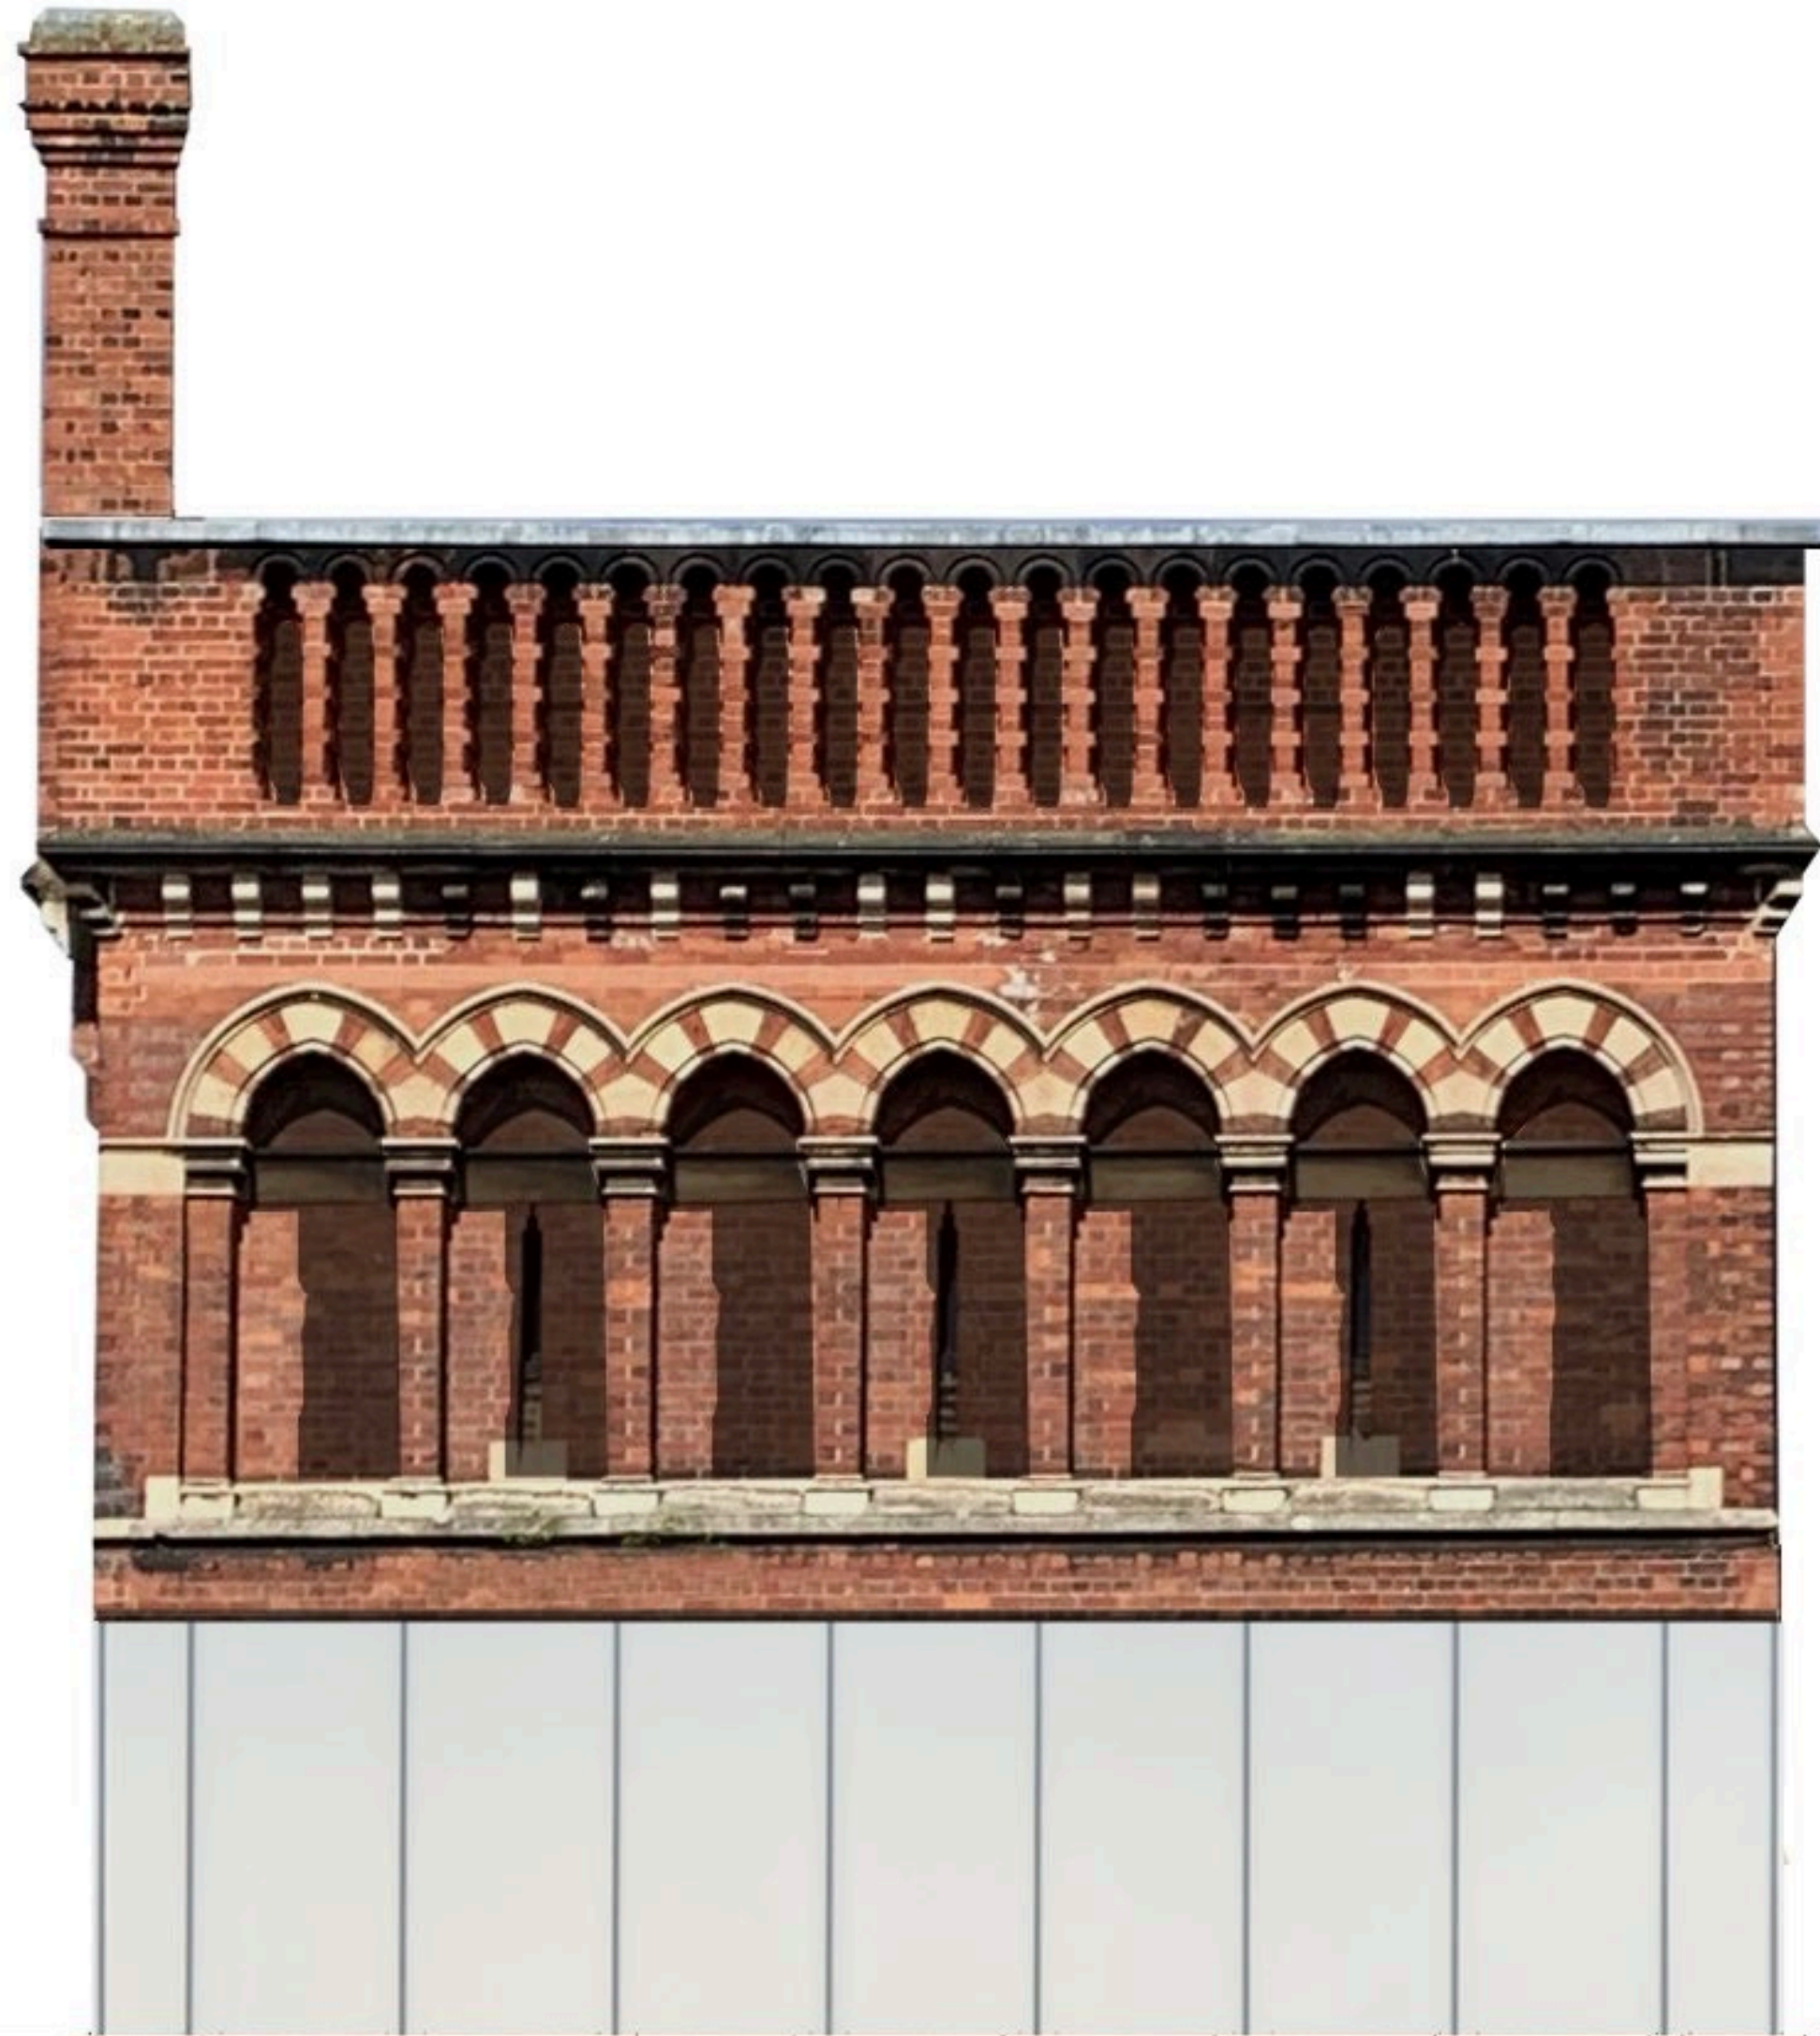

press pause

Pause

Pause

Pause

NETFLIX

digital platforms

physical presence

A sunset sky with a tree silhouette. The sky is filled with scattered, golden-brown clouds against a blue background. The sun is low on the right side, creating a bright glow. A single tree silhouette is visible on the right side, reflected in the water below. The text "what about an entire space dedicated to our minds ?" is centered in the middle of the image.

what about an entire space dedicated to our minds ?

biophilia

gradient

saint pancras waterpoint

BRITISH WATERWAYS BOARD
ST PANCRAS YACHT BASIN

ALISMA

————— one building | three pieces

original

original

new

floating bricks...

on a translucent base

the bricks recede...

the base glows

a neutral backdrop of white washed bricks

paired with a relaxing translucent base

insertion of the moving room

insertion of the staircase room

the old building acts as a sleeve

a translucent base

connections

relation to the sky

relation to the original building

relation to the history