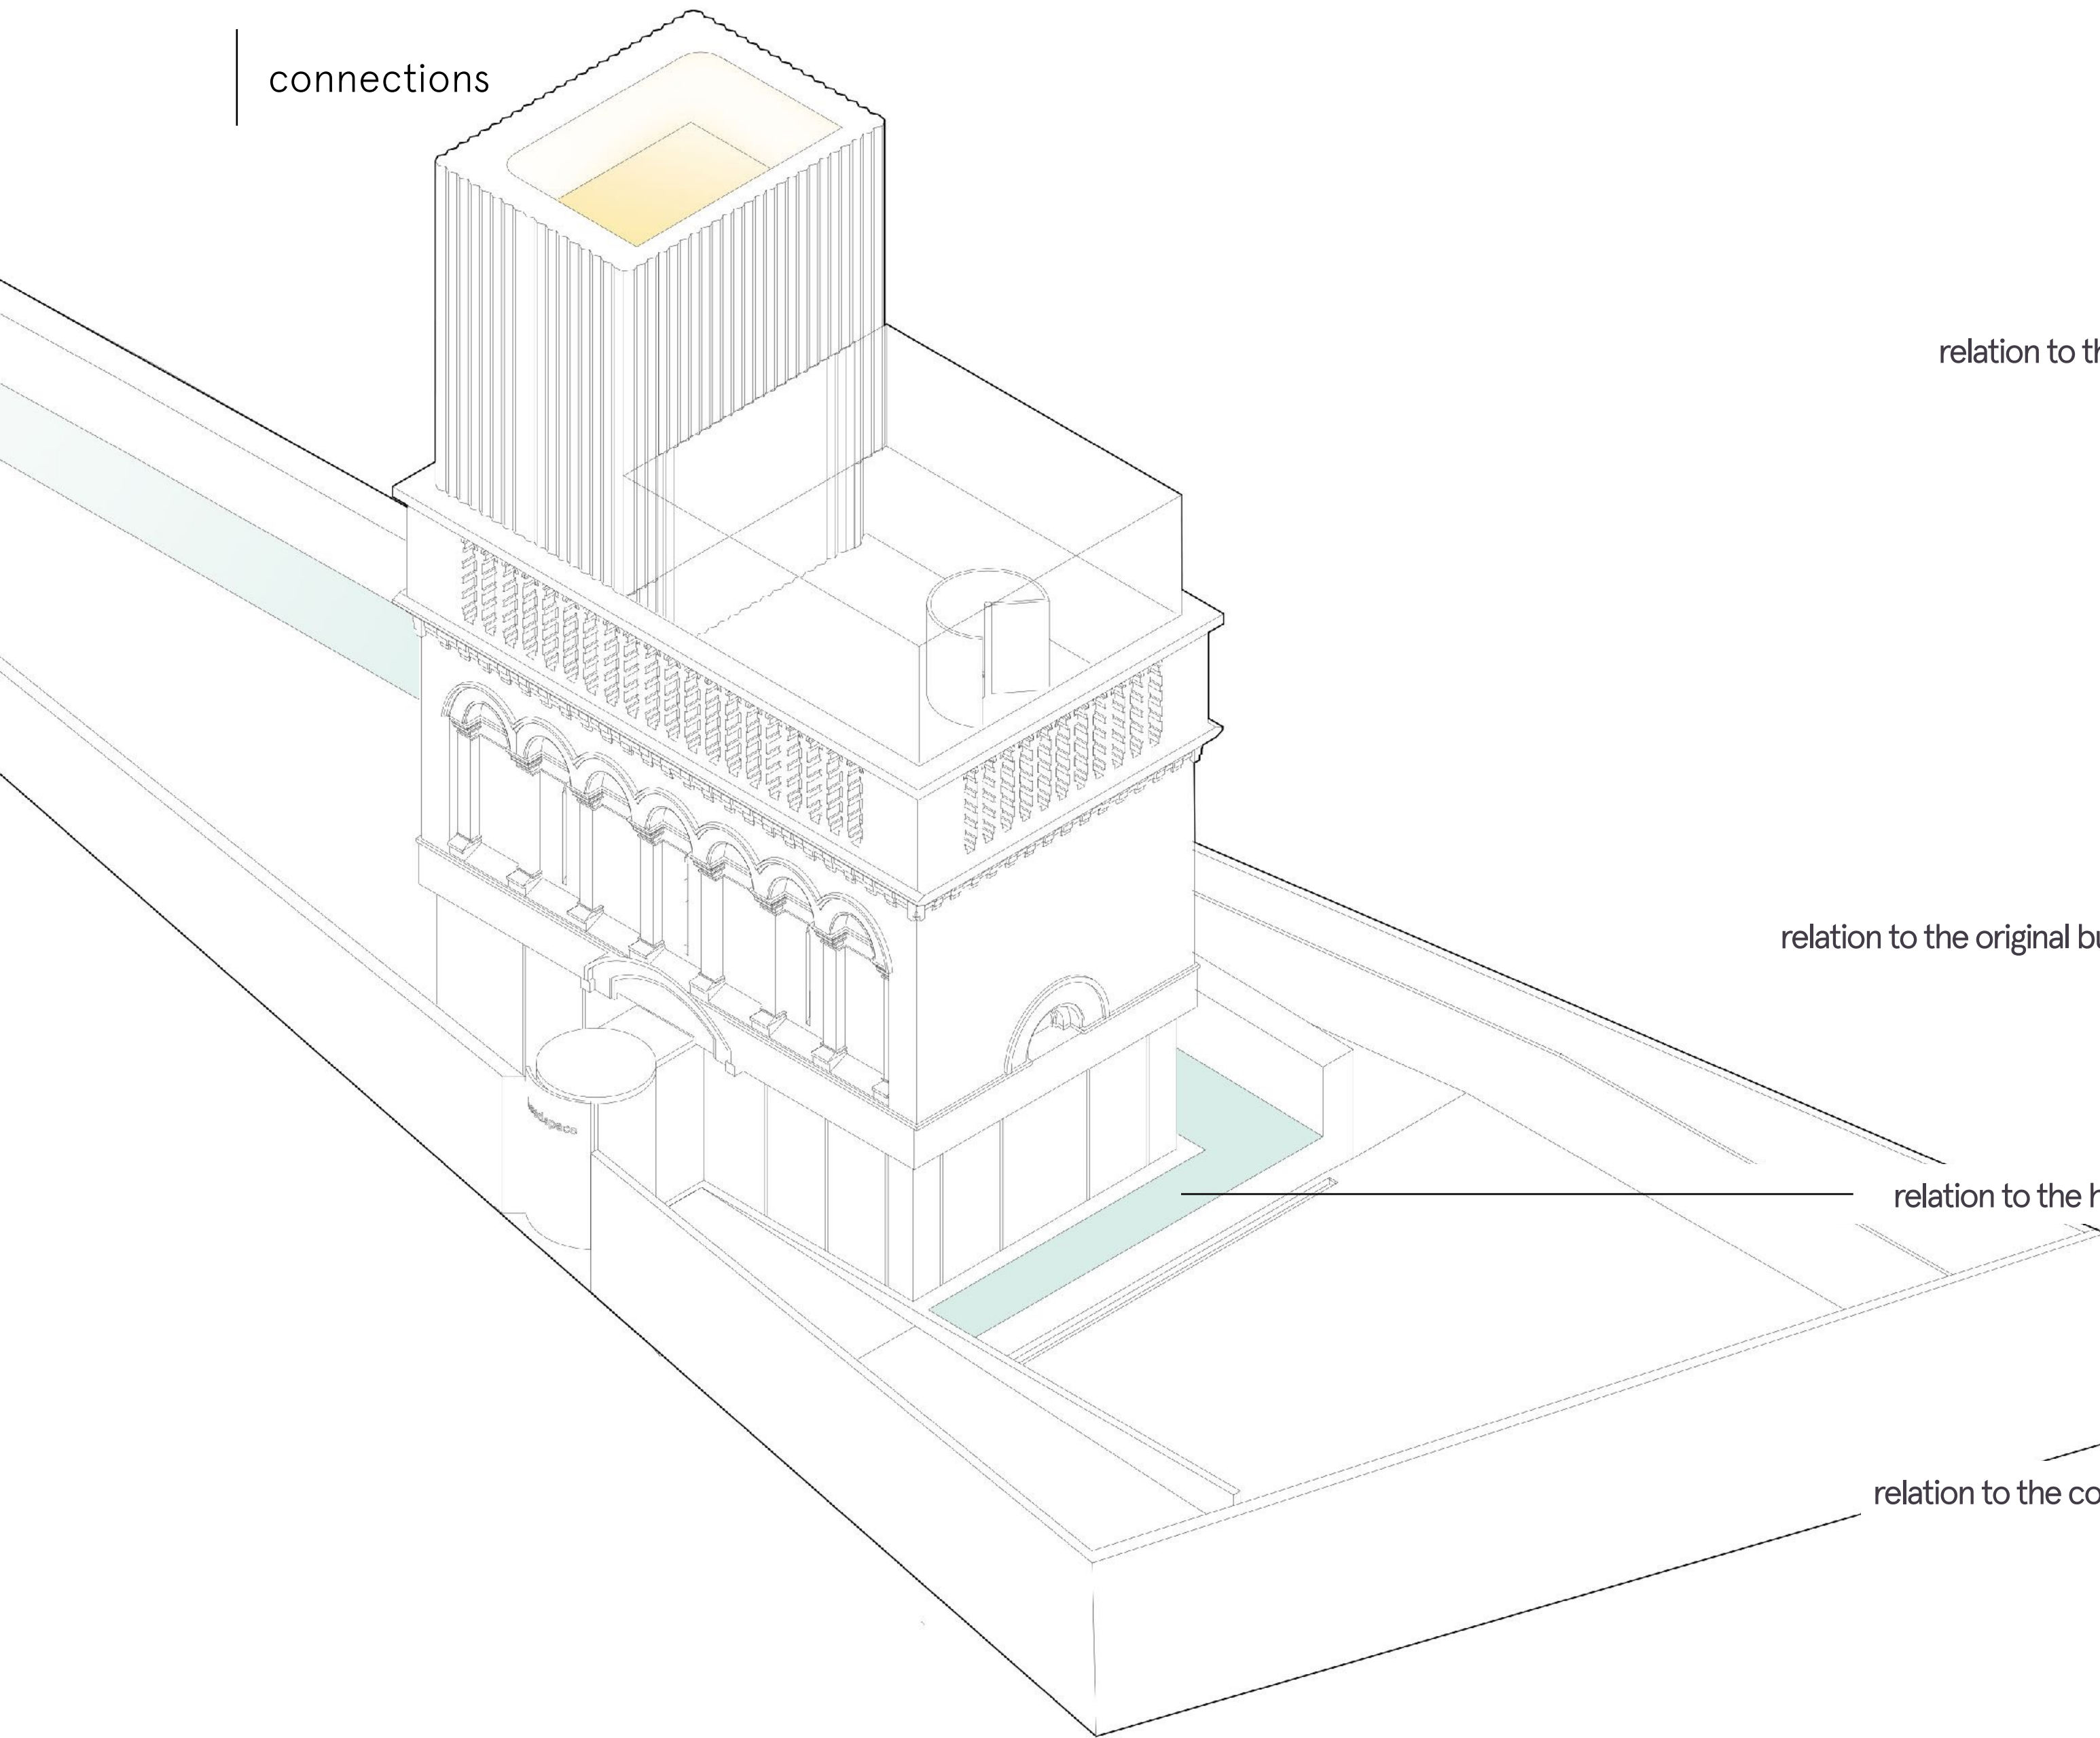

original

new

floating bricks...

on a translucent base

the bricks recede...

the base glows

a neutral backdrop of white washed bricks

paired with a relaxing translucent base

colored lights

a staircase to go down

buffer zone

a moving room to go up

relation to the sky

S

N

composition

insertion of the moving room

insertion of the staircase room

the old building acts as a sleeve

a translucent base

connections

relation to the sky

relation to the original building

relation to the history

relation to the context

journey

hydraulic lift platform

digital screen panorama

introduction screen

logo mirror

Kangura by Mussi
chaise longue

revolving doors