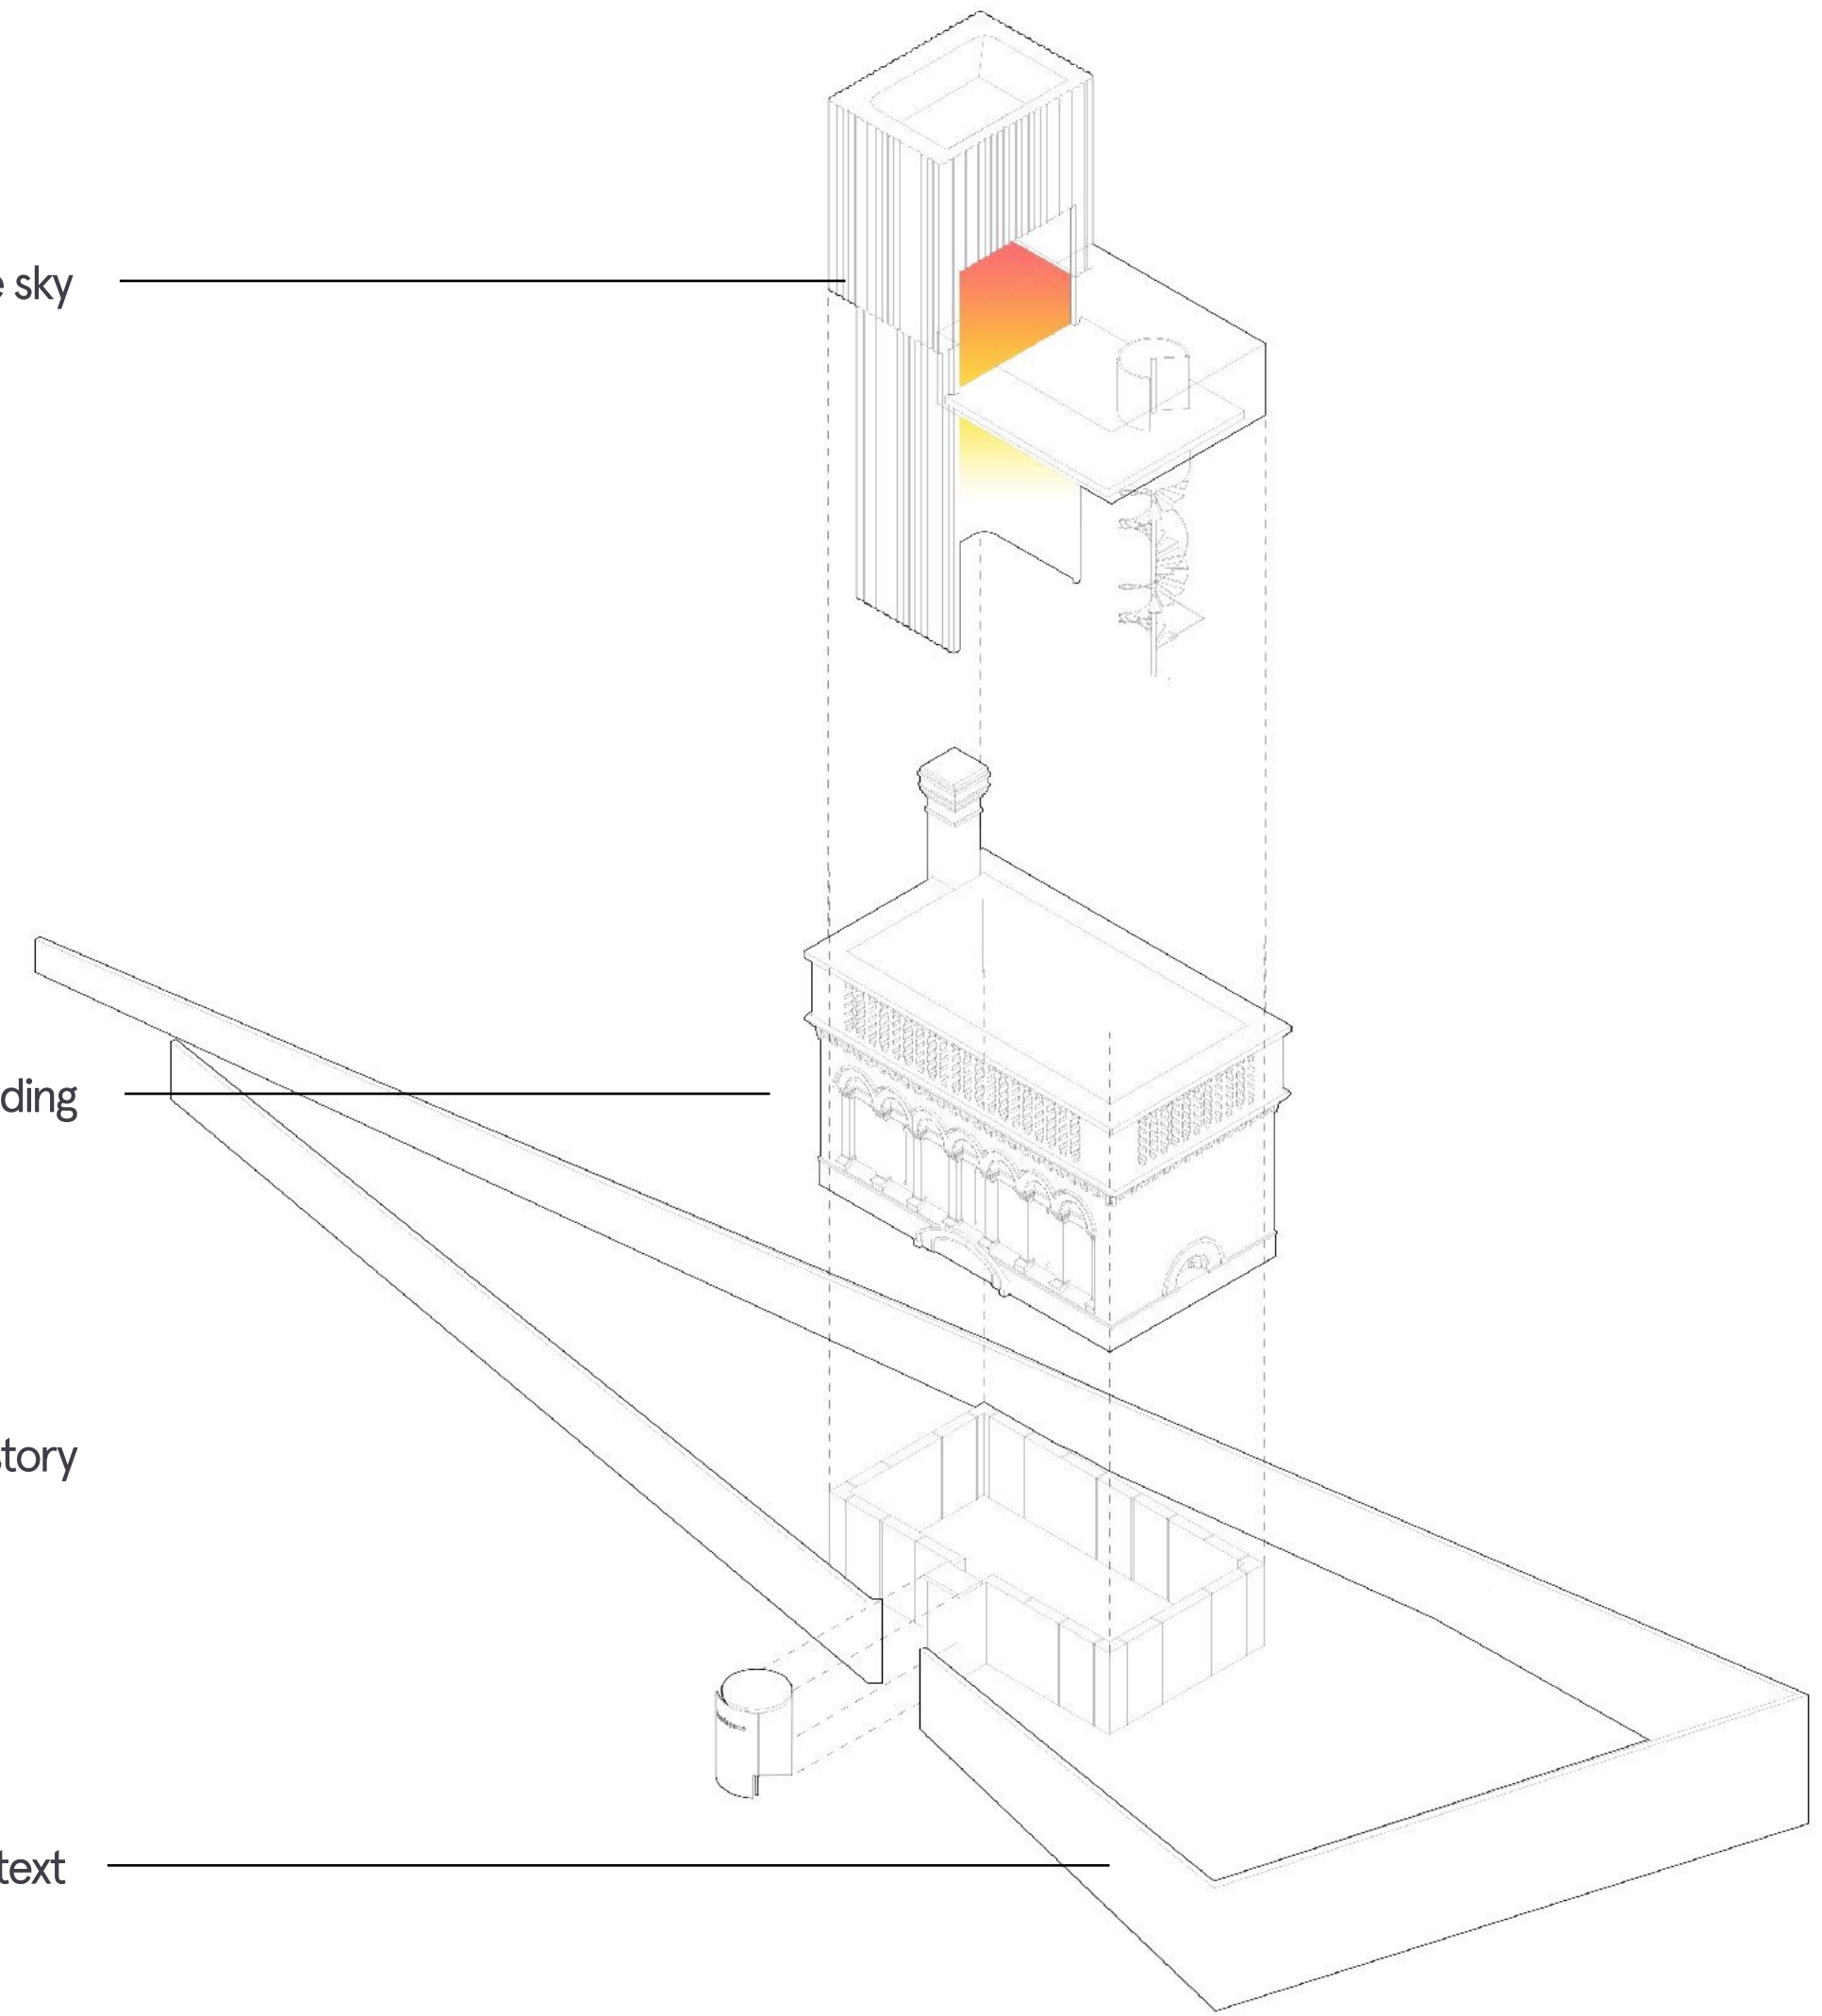

original

new

floating bricks...

on a translucent base

the bricks recede...

the base glows

a neutral backdrop of white washed bricks

paired with a relaxing translucent base

colored lights

a staircase to go down

buffer zone

a moving room to go up

relation to the sky

S

N

composition

insertion of the moving room

insertion of the staircase room

the old building acts as a sleeve

a translucent base

connections

relation to the sky

relation to the original building

relation to the history

relation to the context

journey

hydraulic lift platform

digital screen panorama

introduction screen

logo mirror

Kangura by Mussi
chaise longue

revolving doors