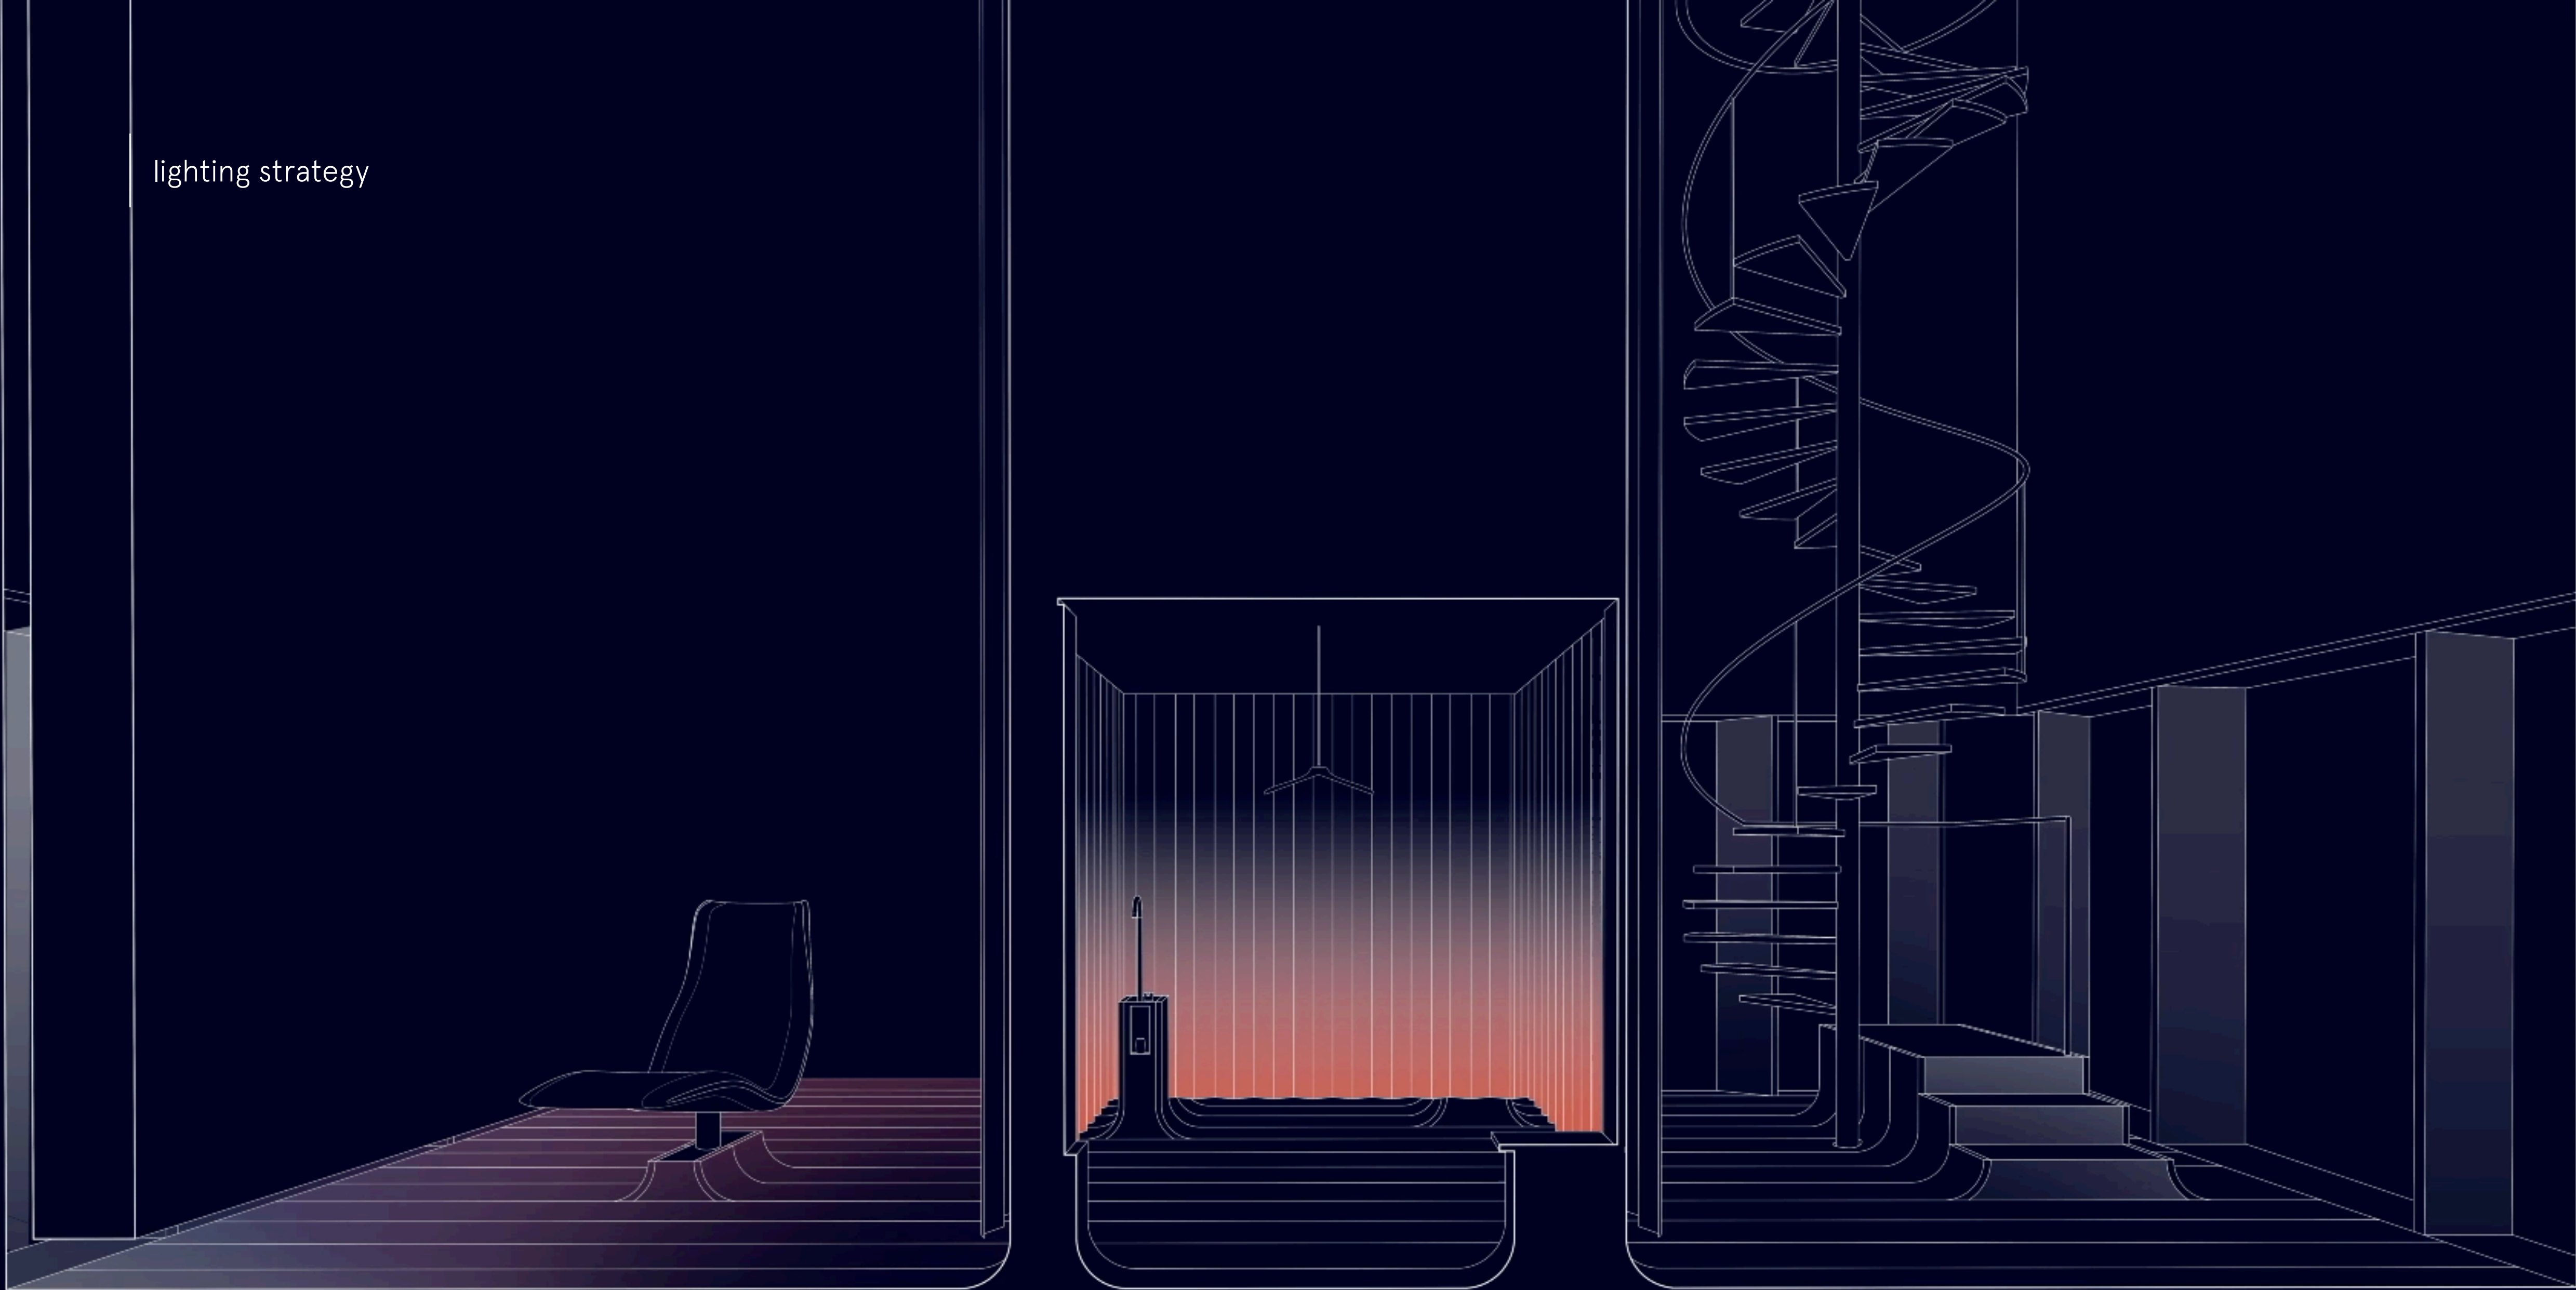

original

new

floating bricks...

on a translucent base

the bricks recede...

the base glows

a neutral backdrop of white washed bricks

paired with a relaxing translucent base

insertion of the moving room

insertion of the staircase room

the old building acts as a sleeve

a translucent base

connections

relation to the sky

relation to the original building

relation to the history

relation to the context

journey

hydraulic lift platform

digital screen panorama

introduction screen

logo mirror

Kangura by Mussi
chaise longue

revolving doors

wool felt

frosted glass

Dinesen Douglas white soap finish plank

blue onyx

patterned BA stainless steel

mirror

lighting strategy

context by night