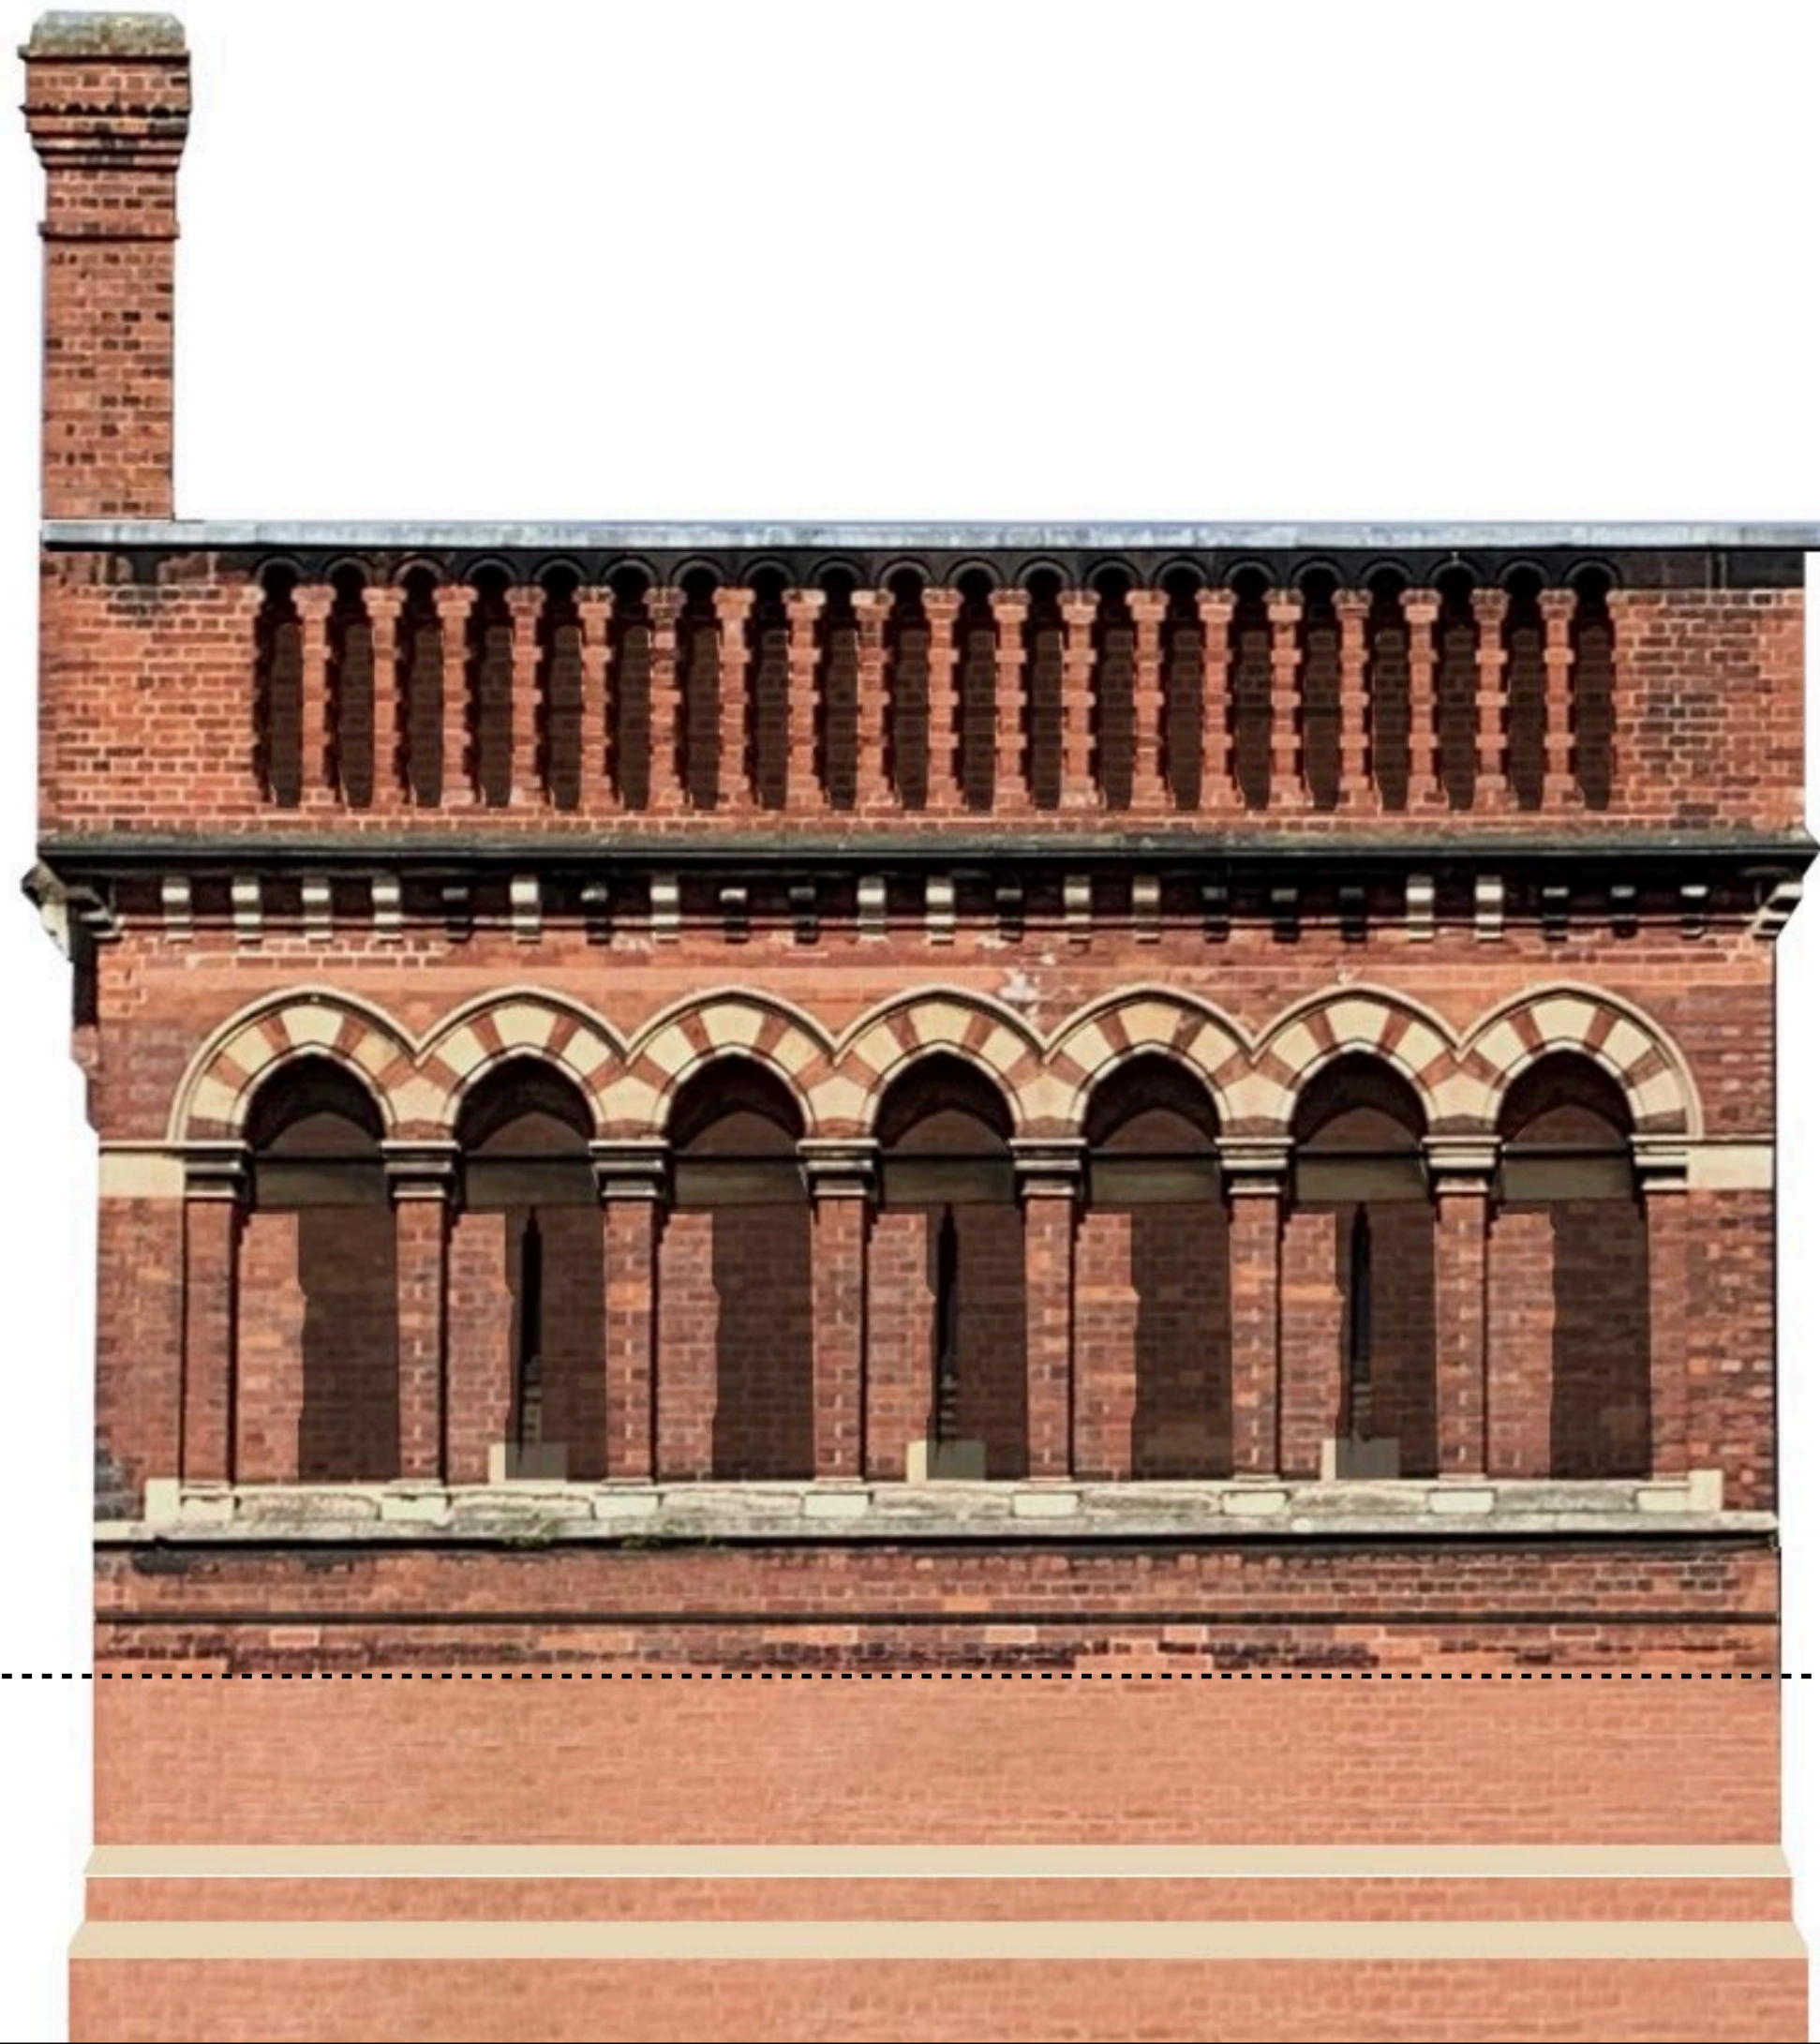

press pause

Pause

Pause

Pause

NETFLIX

digital platforms

physical presence

A sunset sky with a tree silhouette. The sky is filled with scattered, golden-brown clouds against a blue background. The sun is low on the right side, creating a bright glow. A single tree silhouette is visible on the right side, reflected in the water below. The text "what about an entire space dedicated to our minds ?" is centered in the middle of the image.

original

new

floating bricks...

on a translucent base

the bricks recede...

the base glows

a neutral backdrop of white washed bricks

paired with a relaxing translucent base

insertion of the moving room

insertion of the staircase room

the old building acts as a sleeve

a translucent base

connections

relation to the sky

relation to the original building

relation to the history