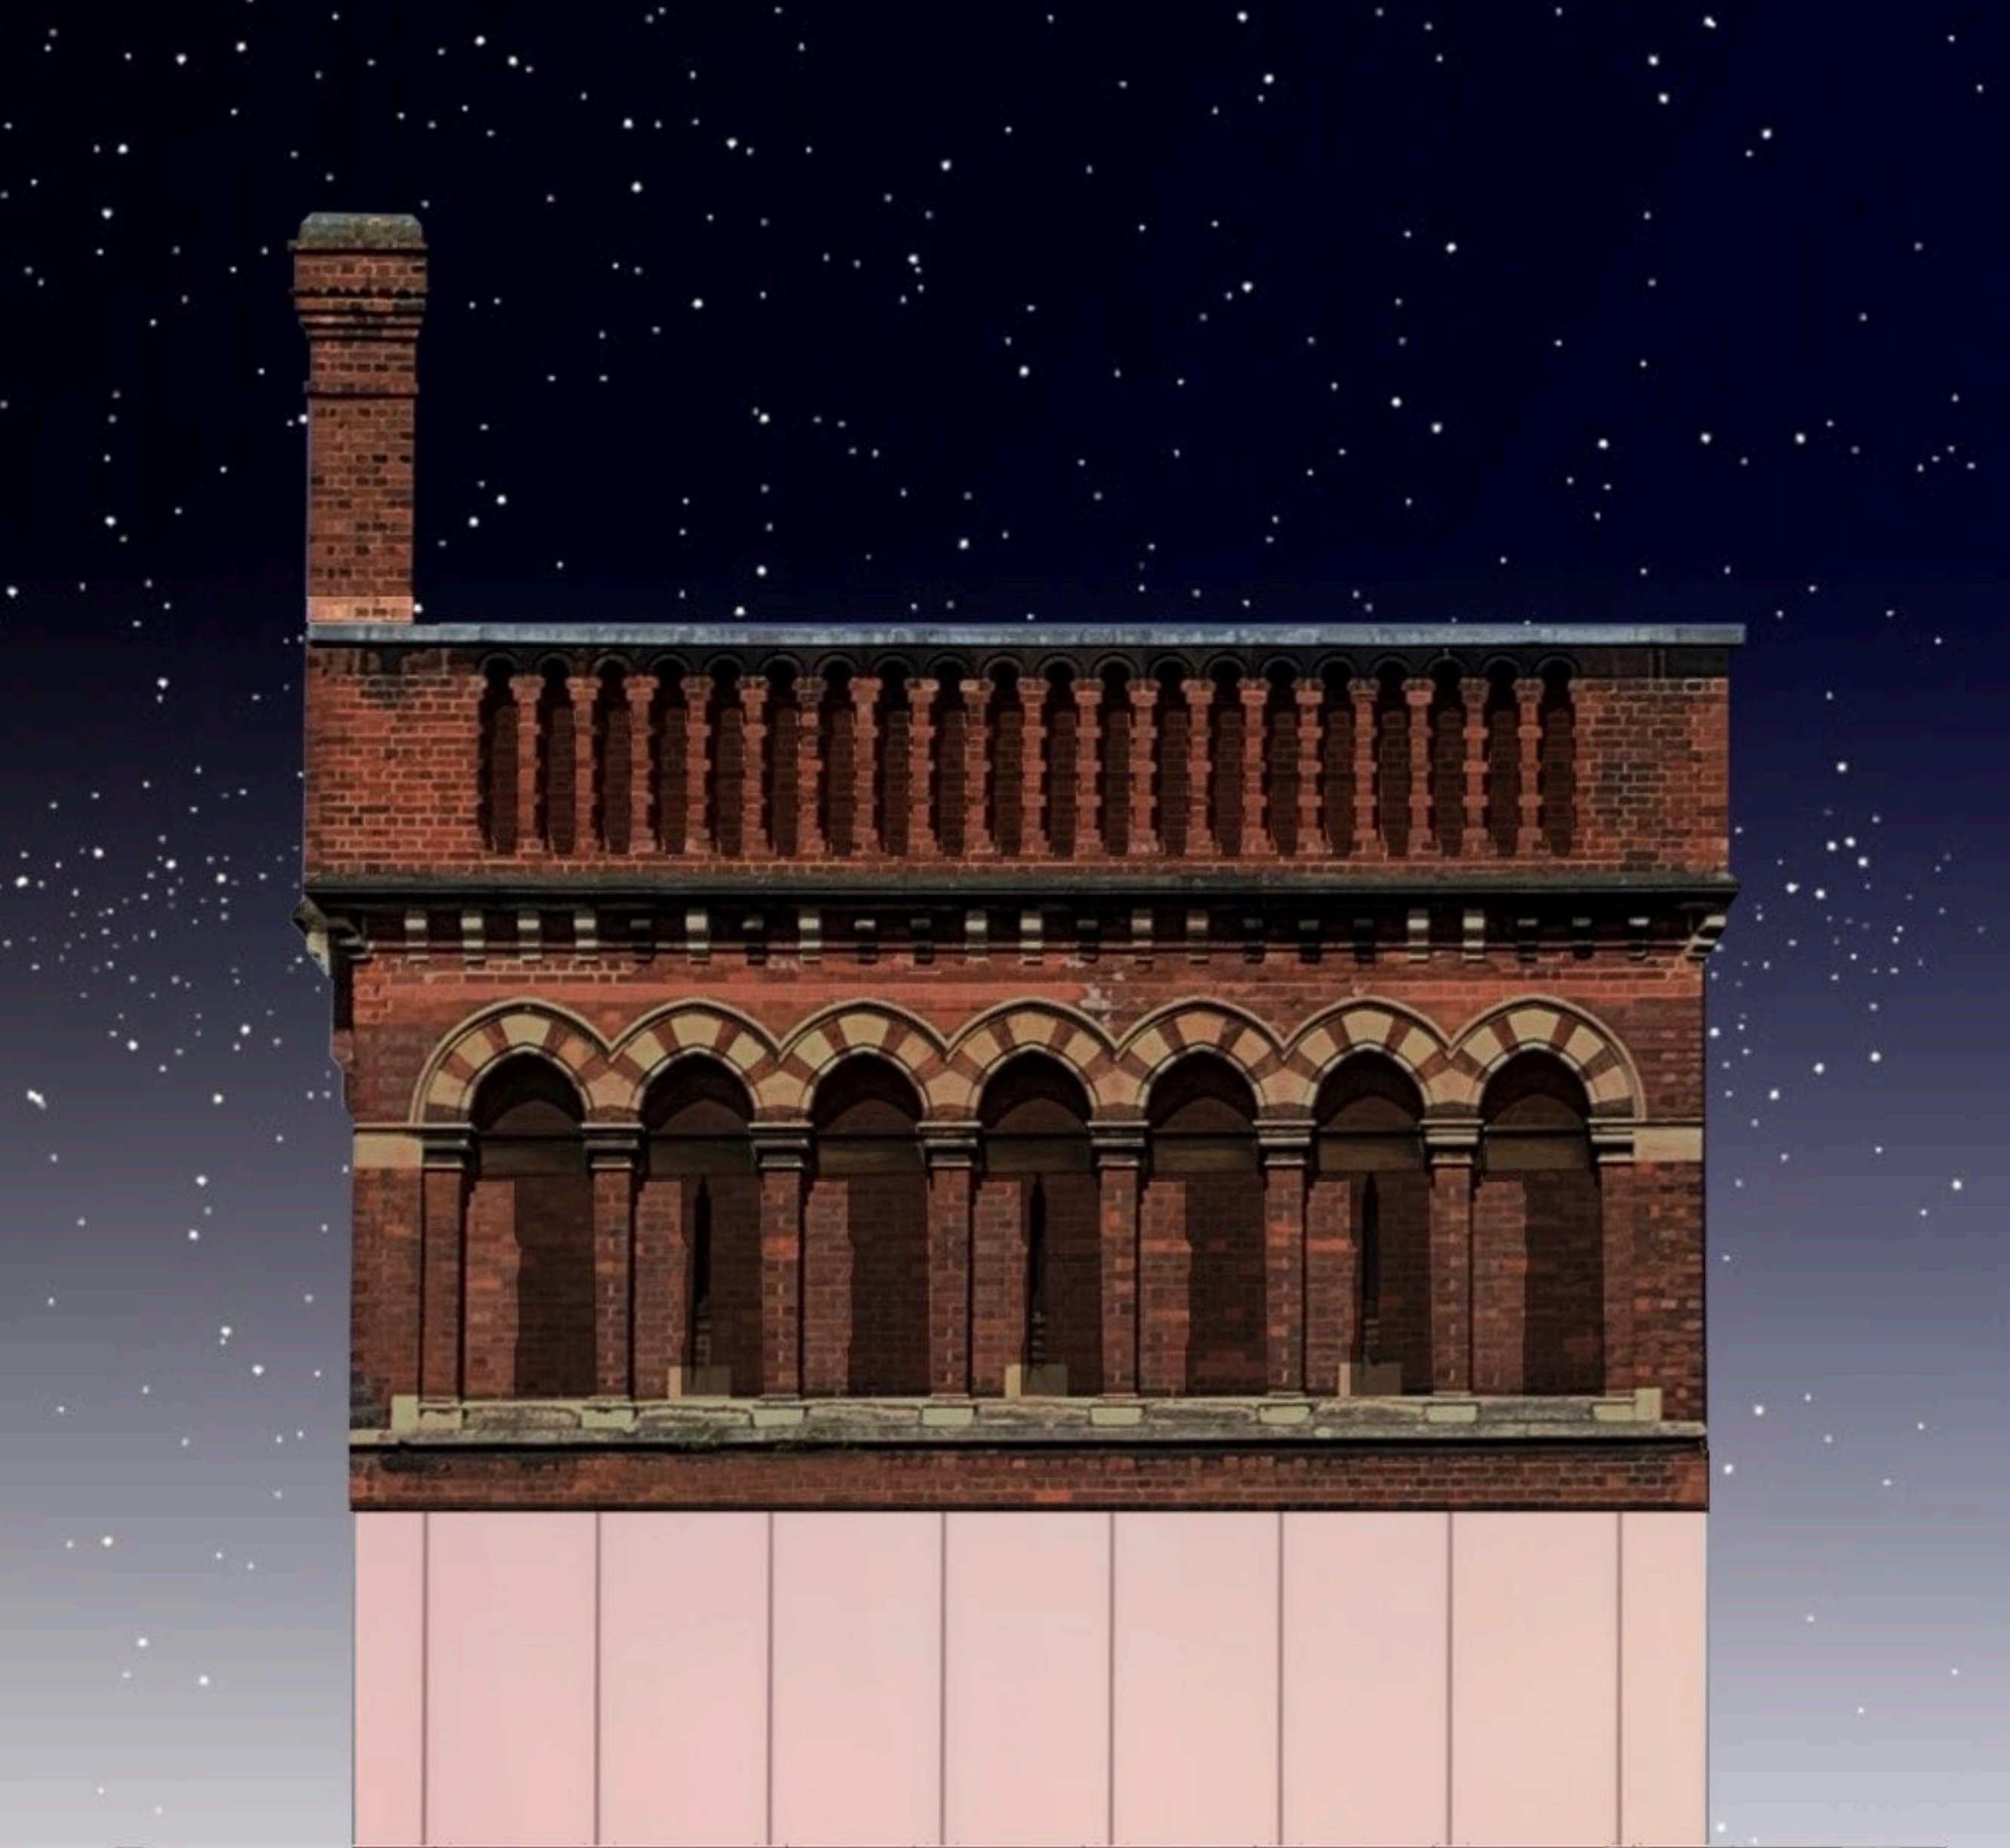

press pause

Pause

Pause

Pause

NETFLIX

digital platforms

physical presence

A sunset sky with a tree silhouette. The sky is filled with scattered, golden-brown clouds against a blue background. The sun is low on the right side, creating a bright glow. A single tree silhouette is visible on the right side, reflected in the water below. The text "what about an entire space dedicated to our minds ?" is centered in the middle of the image.

original

new

floating bricks...

on a translucent base

the bricks recede...

the base glows

a neutral backdrop of white washed bricks

paired with a relaxing translucent base

insertion of the moving room

insertion of the staircase room

the old building acts as a sleeve

a translucent base

connections

relation to the sky

relation to the original building

relation to the history