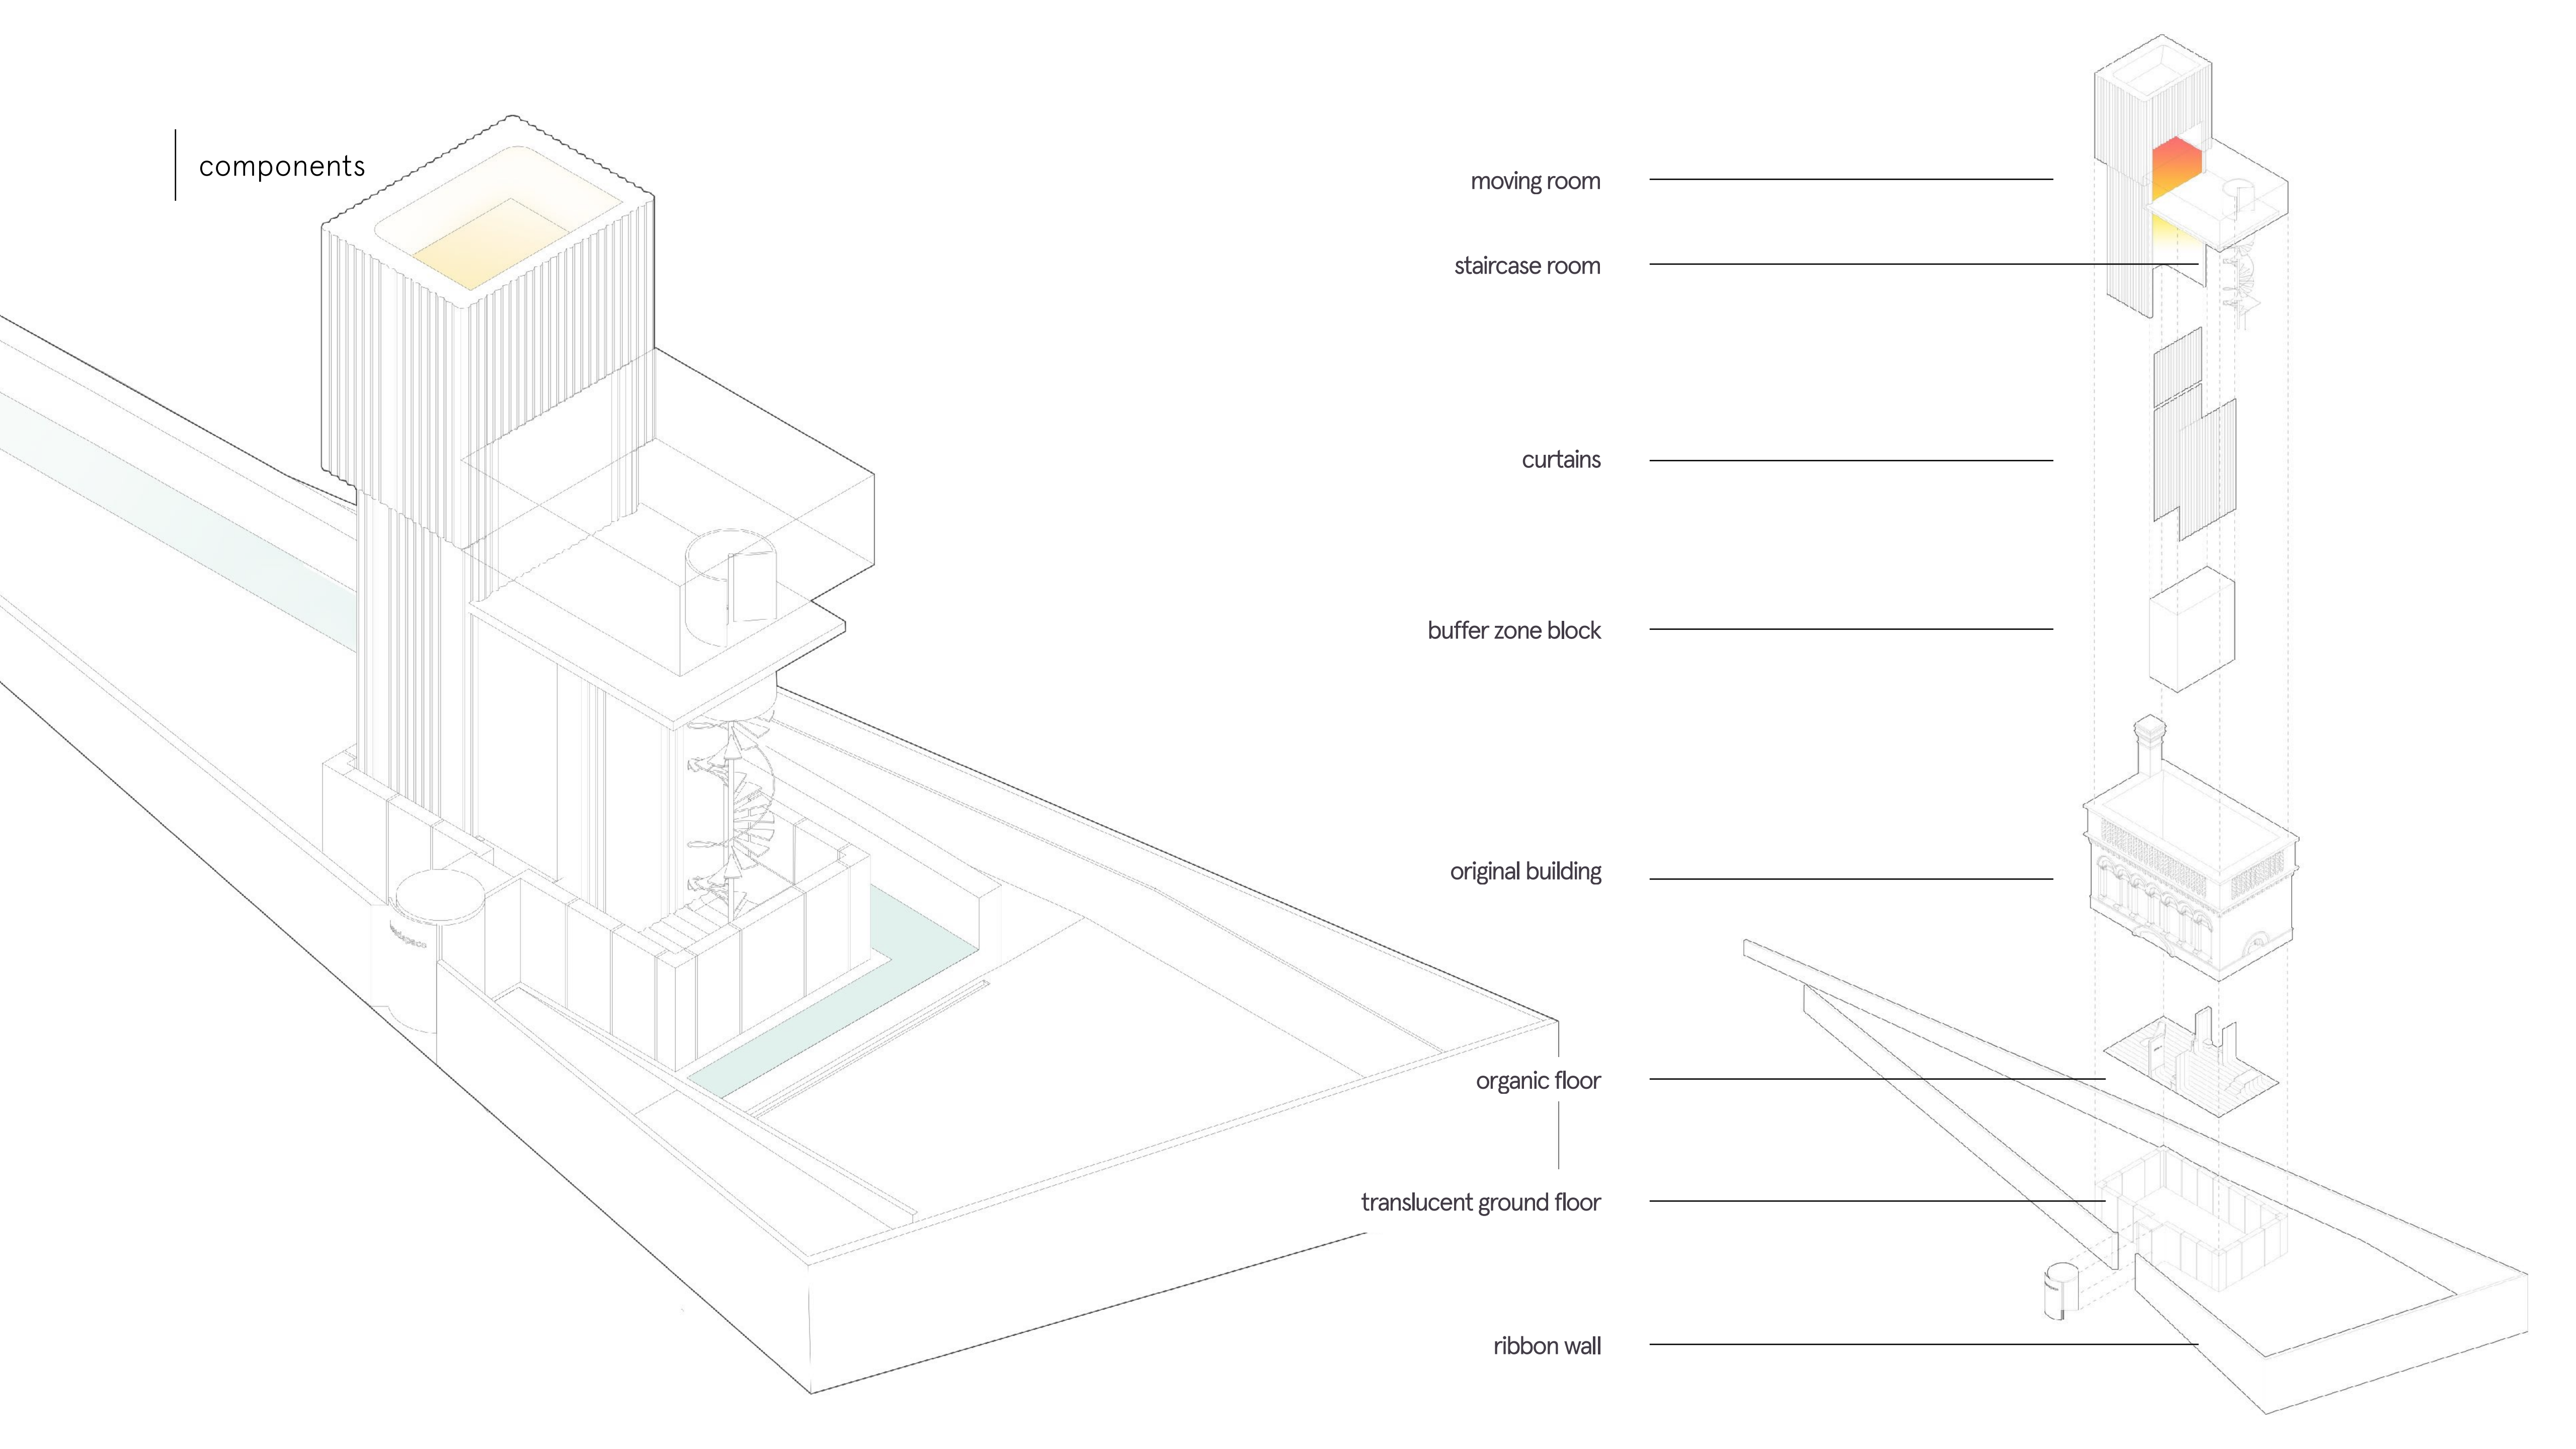

original

new

floating bricks...

on a translucent base

the bricks recede...

the base glows

a neutral backdrop of white washed bricks

paired with a relaxing translucent base

colored lights

a staircase to go down

buffer zone

a moving room to go up

relation to the sky

S

N

composition

insertion of the moving room

insertion of the staircase room

the old building acts as a sleeve

a translucent base

connections

relation to the sky

relation to the original building

relation to the history

relation to the context

journey

hydraulic lift platform

digital screen panorama

introduction screen

logo mirror

Kangura by Mussi
chaise longue

revolving doors