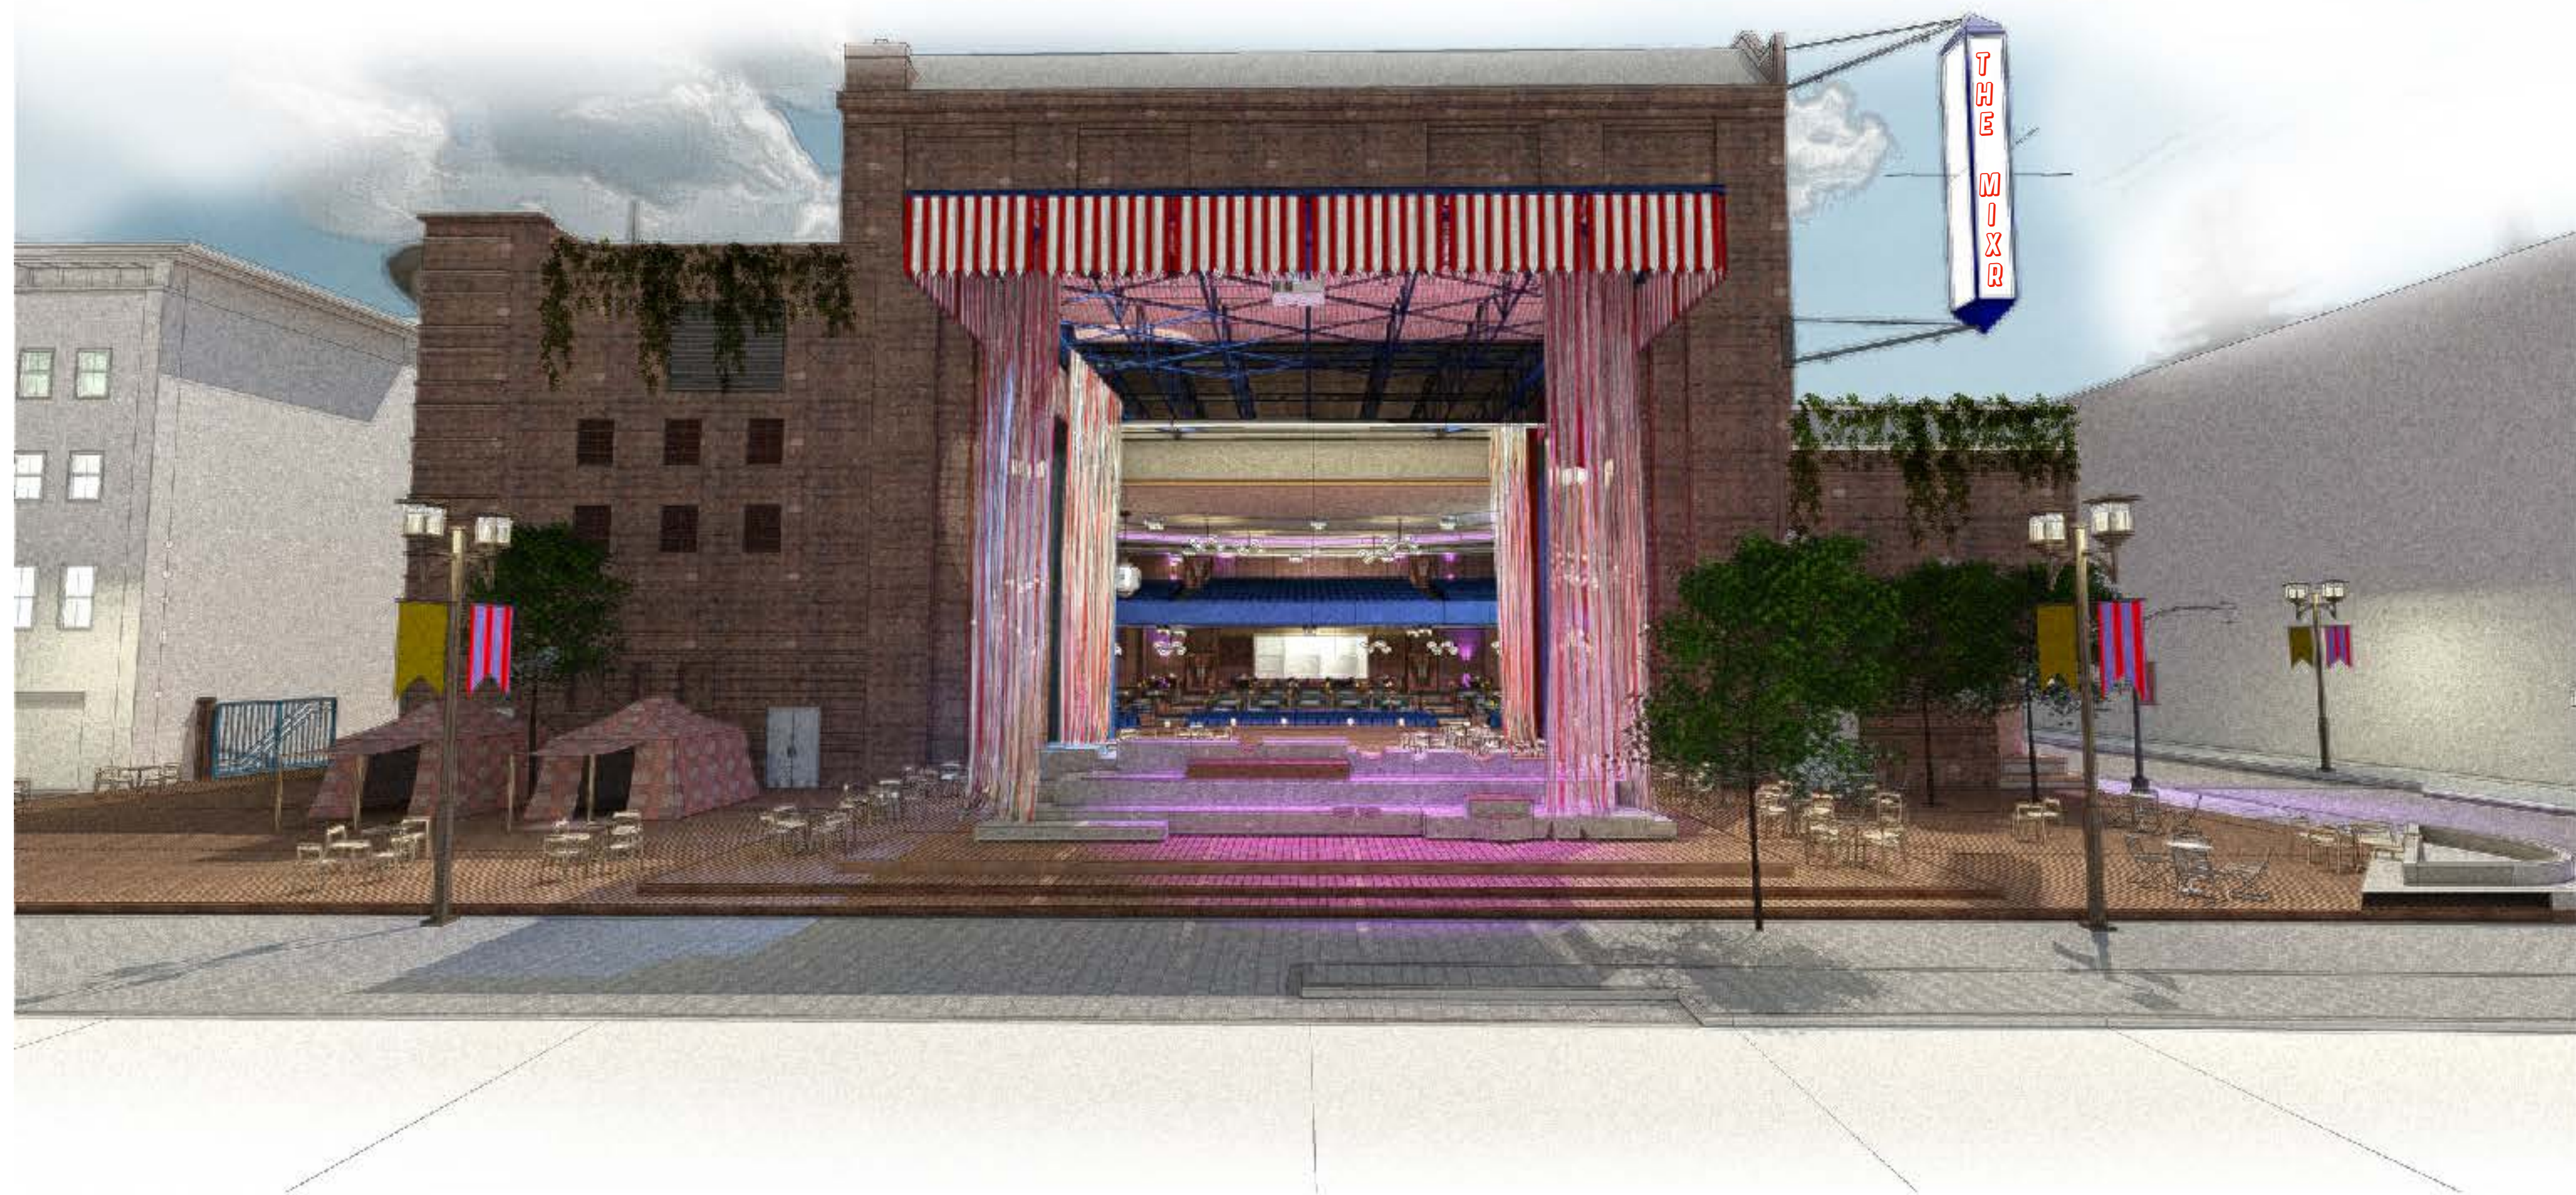

Camden  
Underground St

Proposed opening  
of facade

Odeon Cinema entrance

**Proposal**

Mecca Bingo Main Entrance

SITE: Inverness Street

Gloucester Crescent

**Proposal**

Existing Mecca Bingo  
building

Proposed new stage  
opening onto Inverness  
street

Plan

Main Opening

Roof Plan

Elements

Elements

Inverness Street

More to do

Seated  
Standing  
Perch

Seated  
Standing  
Perch  
Crouch  
kneel  
Crossed legged

Standing  
Perch  
walking  
Running  
climbing

Standing  
Perch  
walking

Bingo

Fringe theatre/cinema  
/music