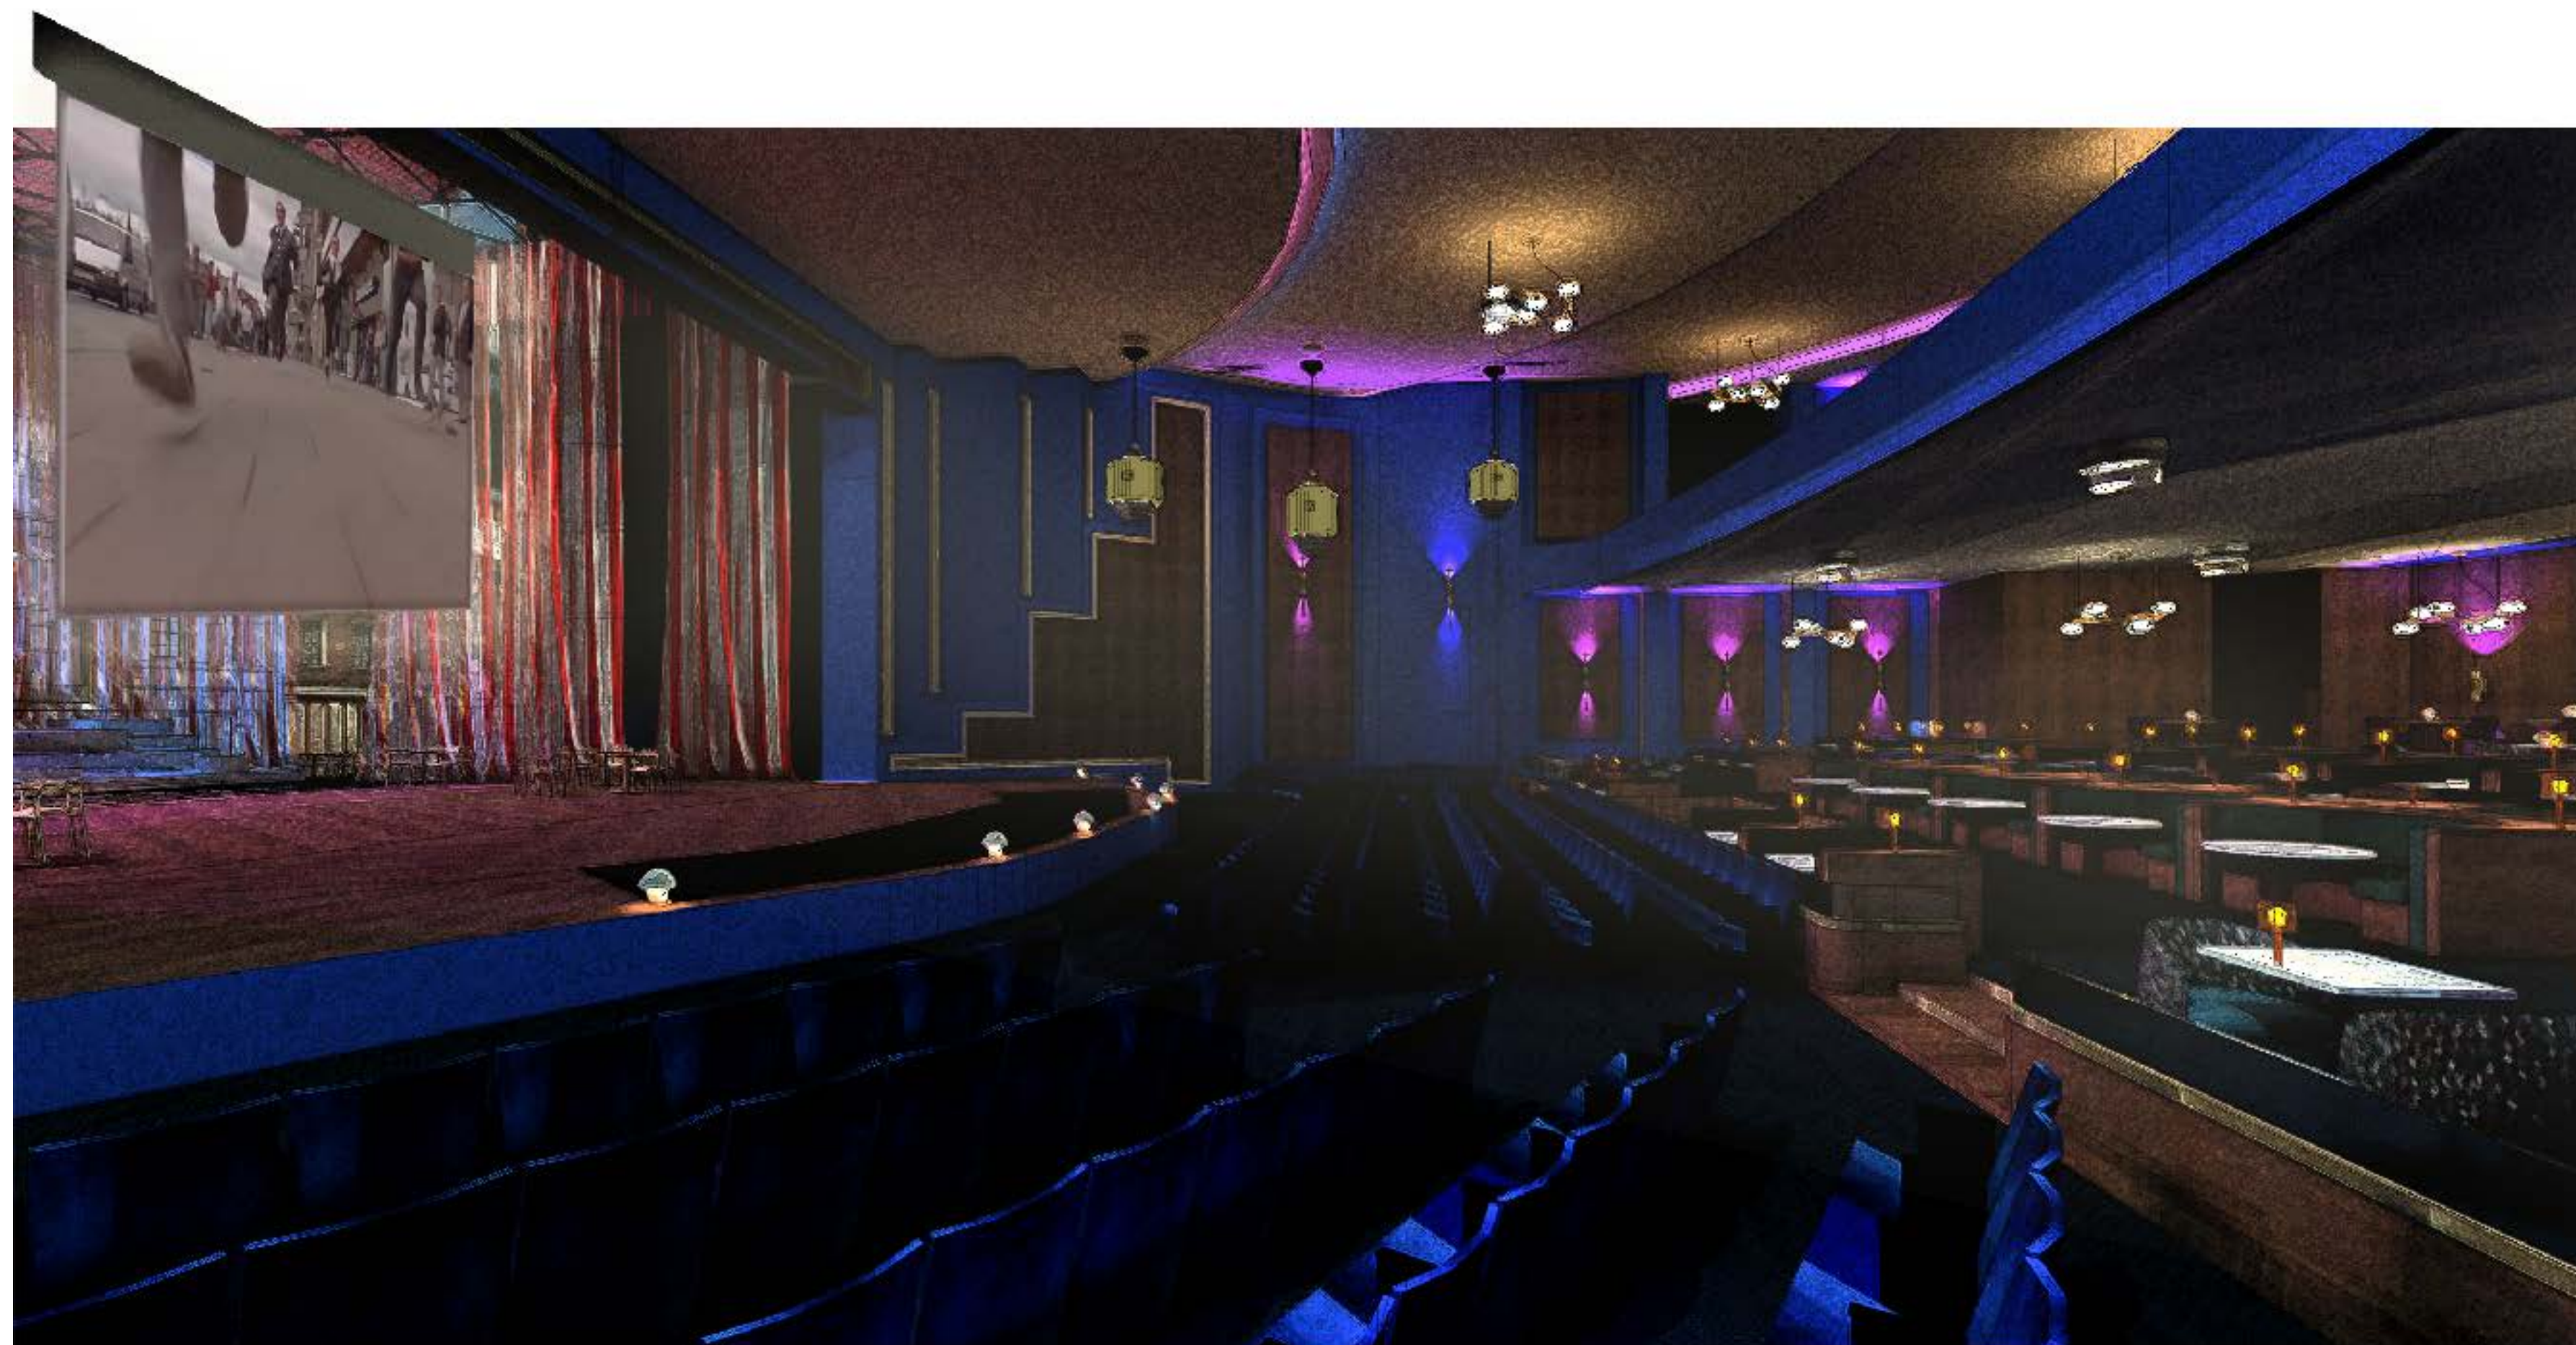

B	I	N	G	O
12	27	44	57	69
5	29	38	47	72
11	30	80	53	67
3	26	32	59	73
2	24	42	56	63