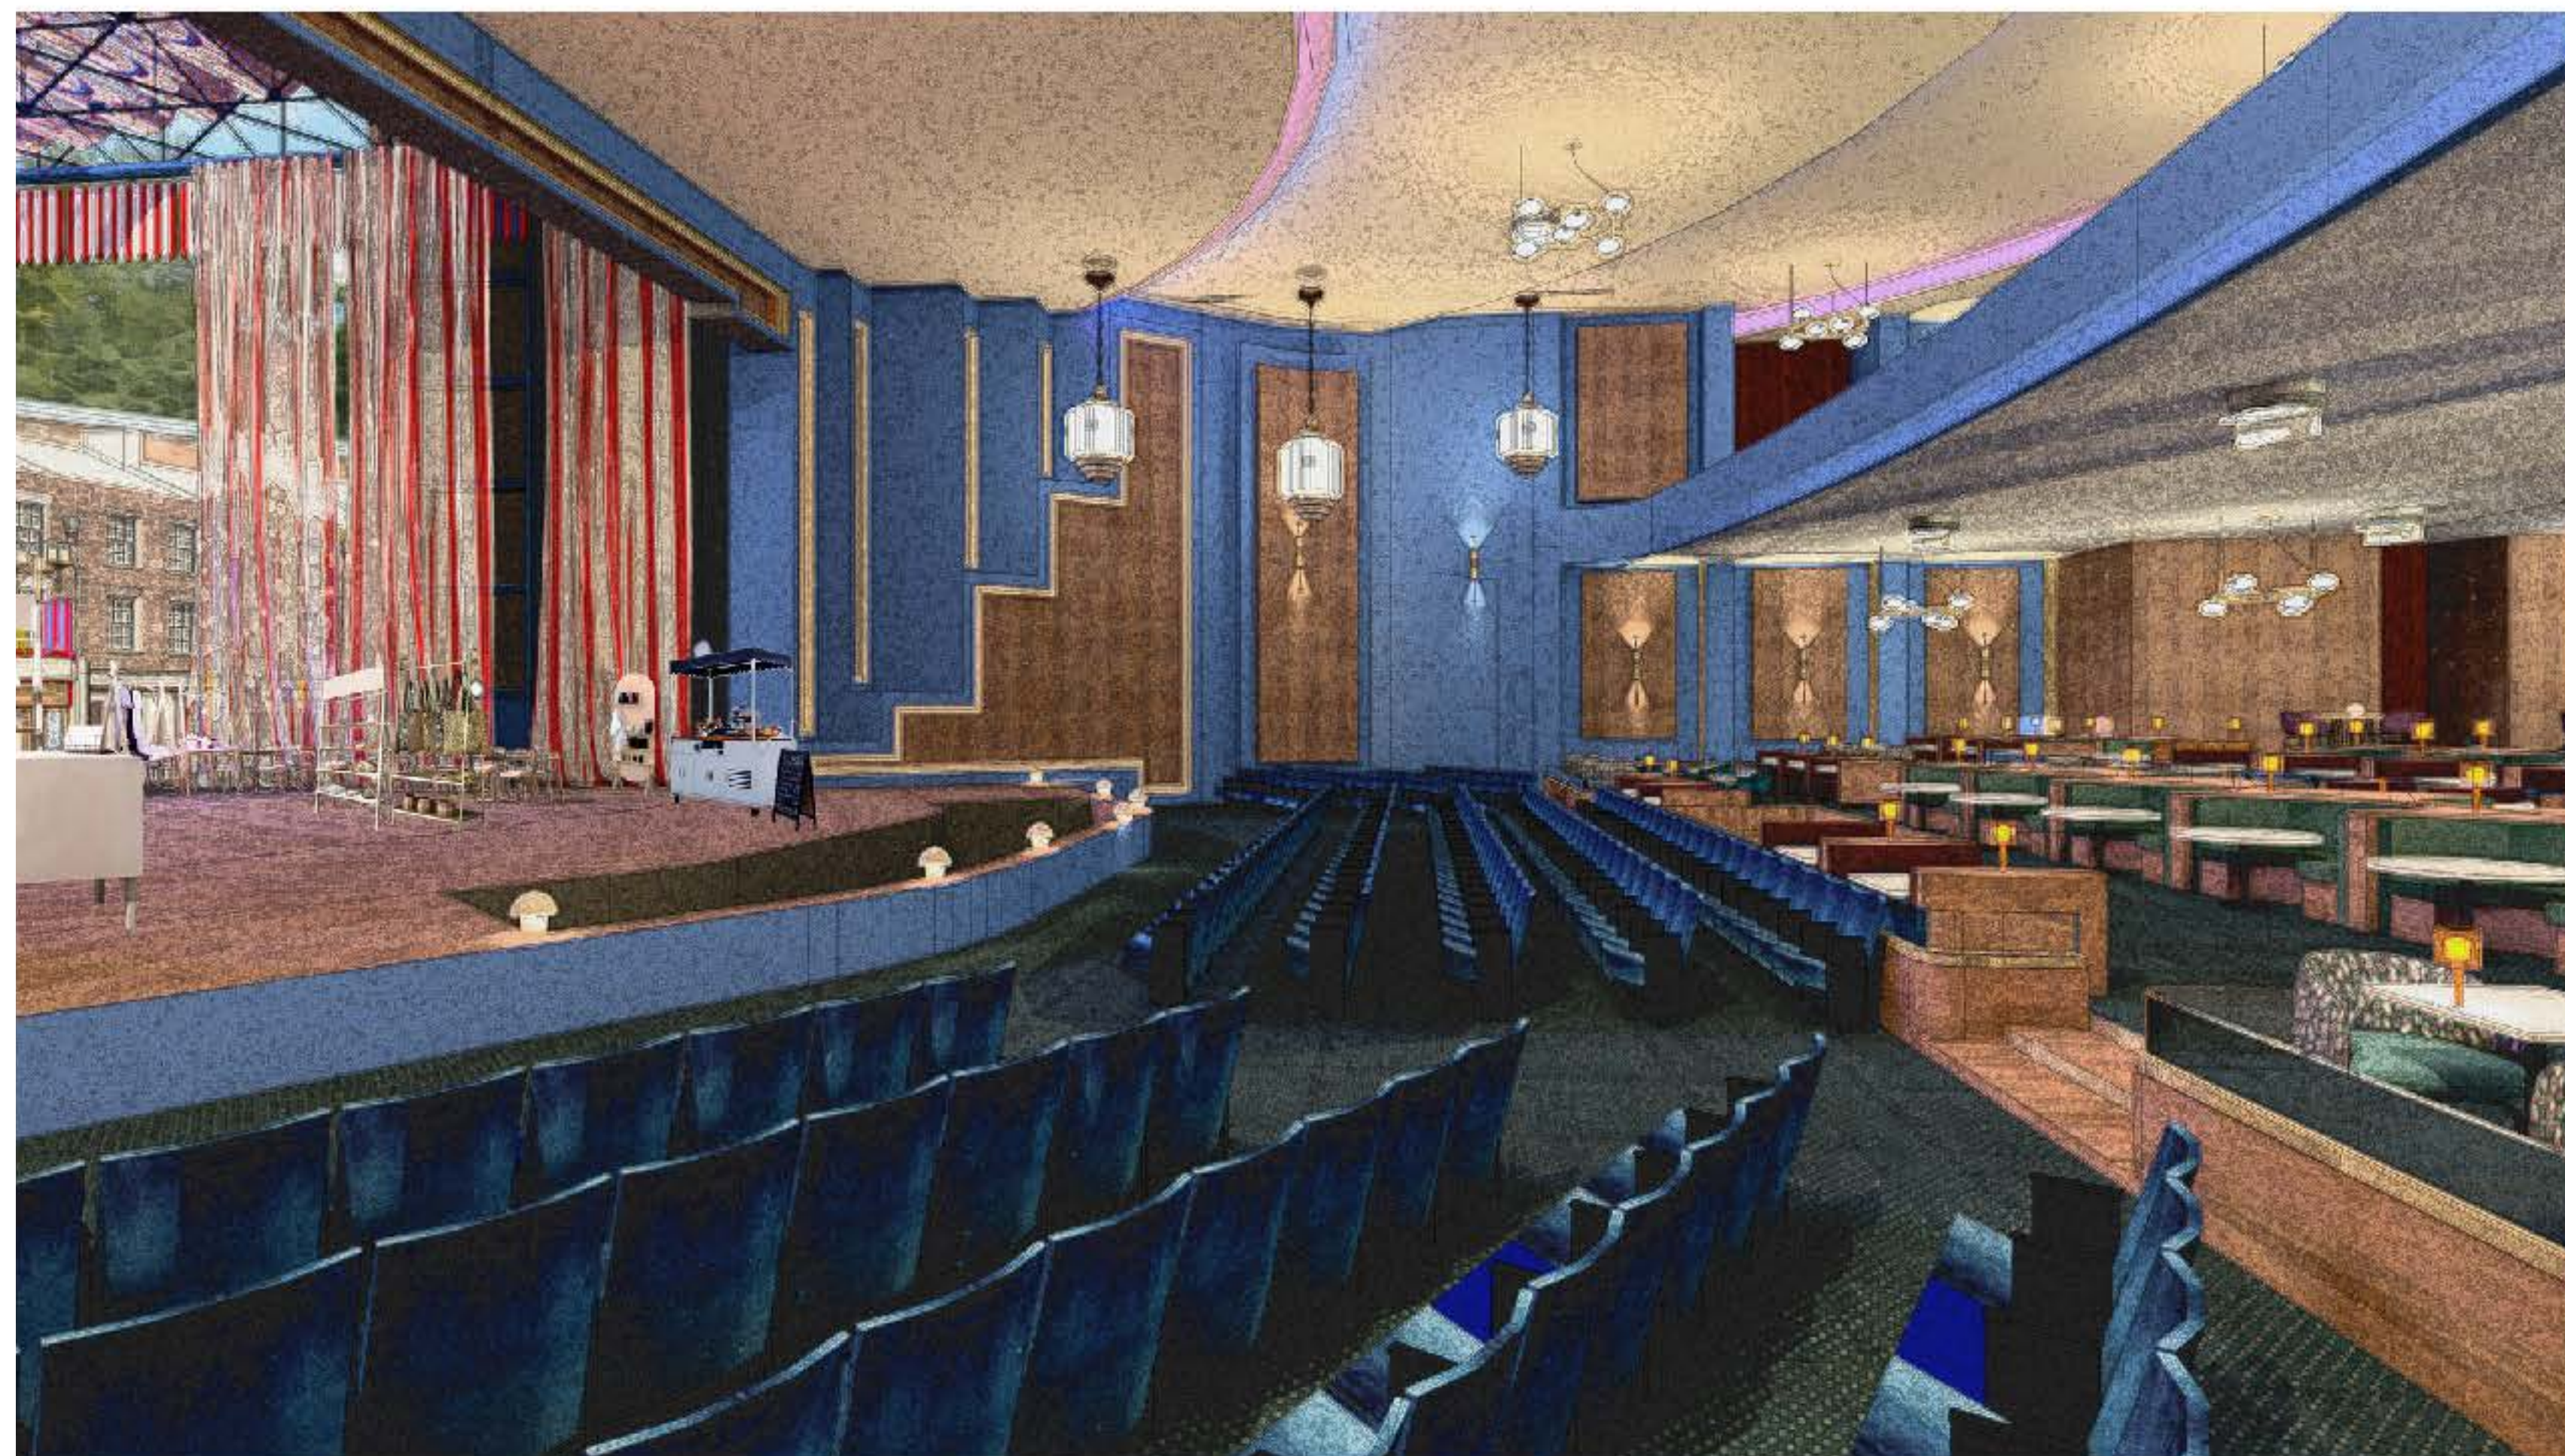

Side-by-side