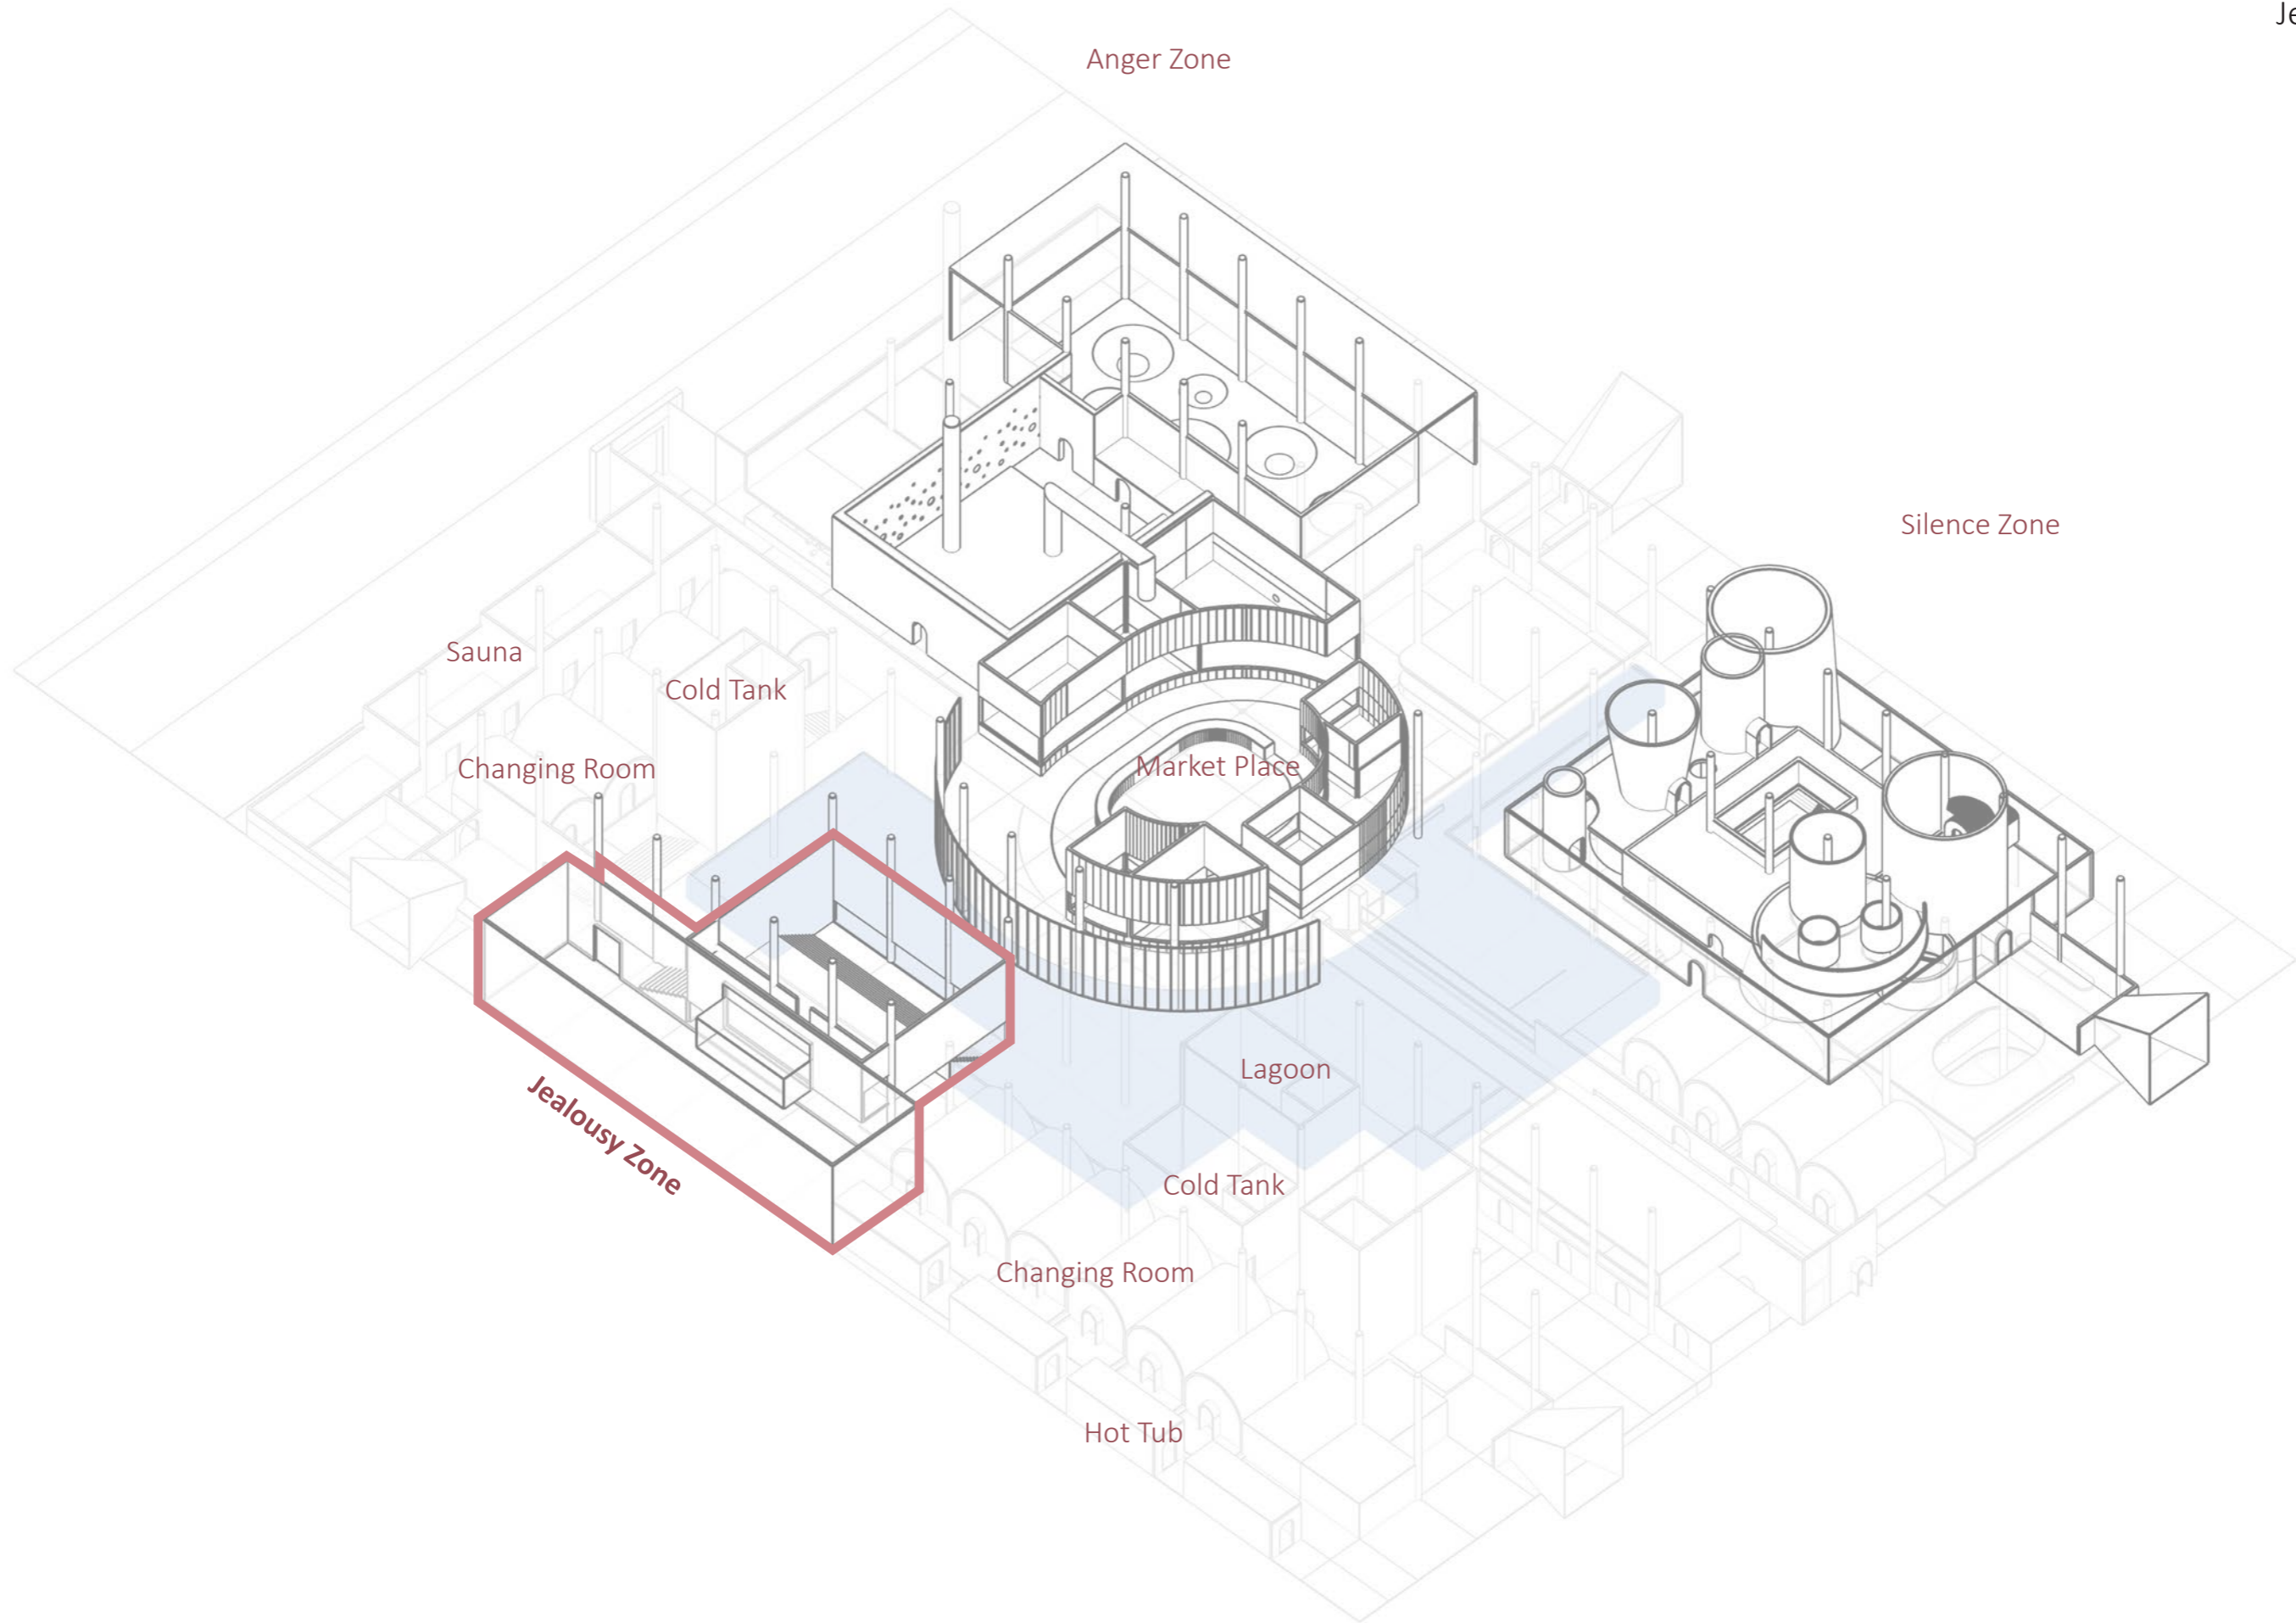

Changing Room

Space for Anger

Anger Zone

Anger Zone

Jealousy Zone

● Jealousy (Confrontation with Expectation)

Jealousy Zone

- Temperature (Optimum) 🌡️ 🌡️ 🌡️
- Humidity (Dry) ●
- Acoustic Revibration (Low) ~~~~~
- Acoustic Containment (Contained) ✓
- Light (Light/ Warm) ●
- Colour (Warm Pink) ●
- Material (Rough Plaster/ Carpet/ Glass) 🌿
- Nature (✓) 🌿

to Lagoon

to Lagoon

● Jealousy (Confrontation with Expectation)

Jealousy Zone

- Temperature (Optimum) 🌡️ 🌡️ 🌡️
- Humidity (Dry) ●
- Acoustic Revibration (Low) ~~~~~
- Acoustic Containment (Contained) ✓
- Light (Light/ Warm) ●
- Colour (Warm Pink) ●
- Material (Rough Plaster/ Carpet/ Glass)
- Nature (✓) 🌿