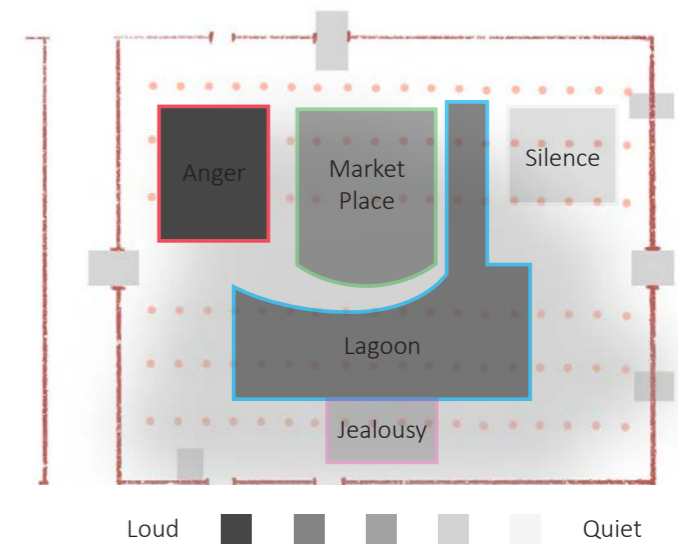

Emotional Space
● Anger / ● Silence / ● Jealousy

Scaling

Congregation

Entrance

Connection to Water

Routes of Discovery

Mood Swings

● 1 dot = 10 people
 120 ~ 150 people at a time
 duration 30mins ~ one day

- Lagoon
- Market Place
- Jealousy
- Anger
- Silence

Colour Space Texture

Temperature

Light

Acoustics

Sauna

Cold Tank

Changing Room

Market Place

Silence Zone

Lagoon

Jealousy Zone

Cold Tank

Changing Room

Hot Tub

Anger Zone

● ● Anger (Expression Without Boundary)

- Temperature (Optimum) 🌡️🌡️🌡️
- Humidity (Dry) ●
- Acoustic Revibration (High) 📶
- Acoustic Containment (Highly Contained)
- Light (Dark)
- Colour (Red/ Orange) ● ●
- Material (Metal/ Rough Plaster/ Fabric)
- Nature (X)