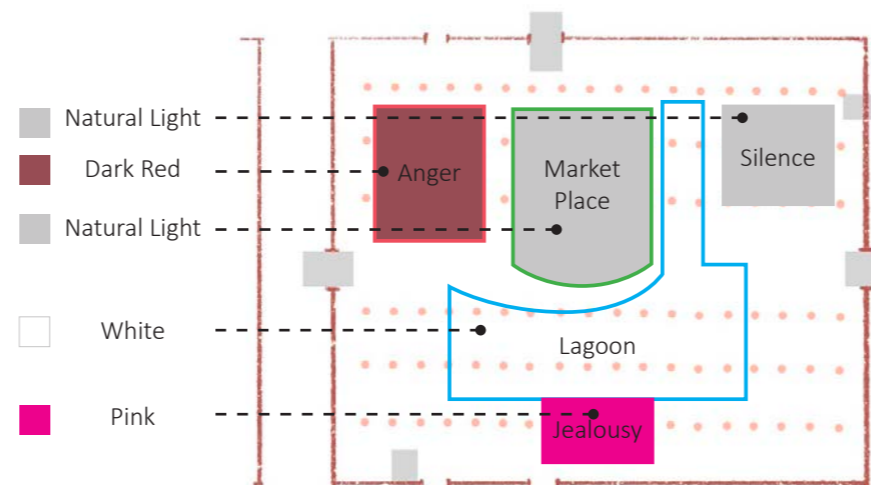

Emotional Space
● Anger / ● Silence / ● Jealousy

Scaling

Congregation

Entrance

Connection to Water

Routes of Discovery

Mood Swings

● 1 dot = 10 people
 120 ~ 150 people at a time
 duration 30mins ~ one day

- Lagoon
- Market Place
- Jealousy
- Anger
- Silence

Colour Space Texture

Temperature

Light

Acoustics

Sauna

Cold Tank

Changing Room

Market Place

Silence Zone

Lagoon

Jealousy Zone

Cold Tank

Changing Room

Hot Tub

Anger Zone

● ● Anger (Expression Without Boundary)

- Temperature (Optimum) 🌡️🌡️🌡️
- Humidity (Dry) ●
- Acoustic Revibration (High) 📶
- Acoustic Containment (Highly Contained)
- Light (Dark)
- Colour (Red/ Orange) ● ●
- Material (Metal/ Rough Plaster/ Fabric)
- Nature (X)