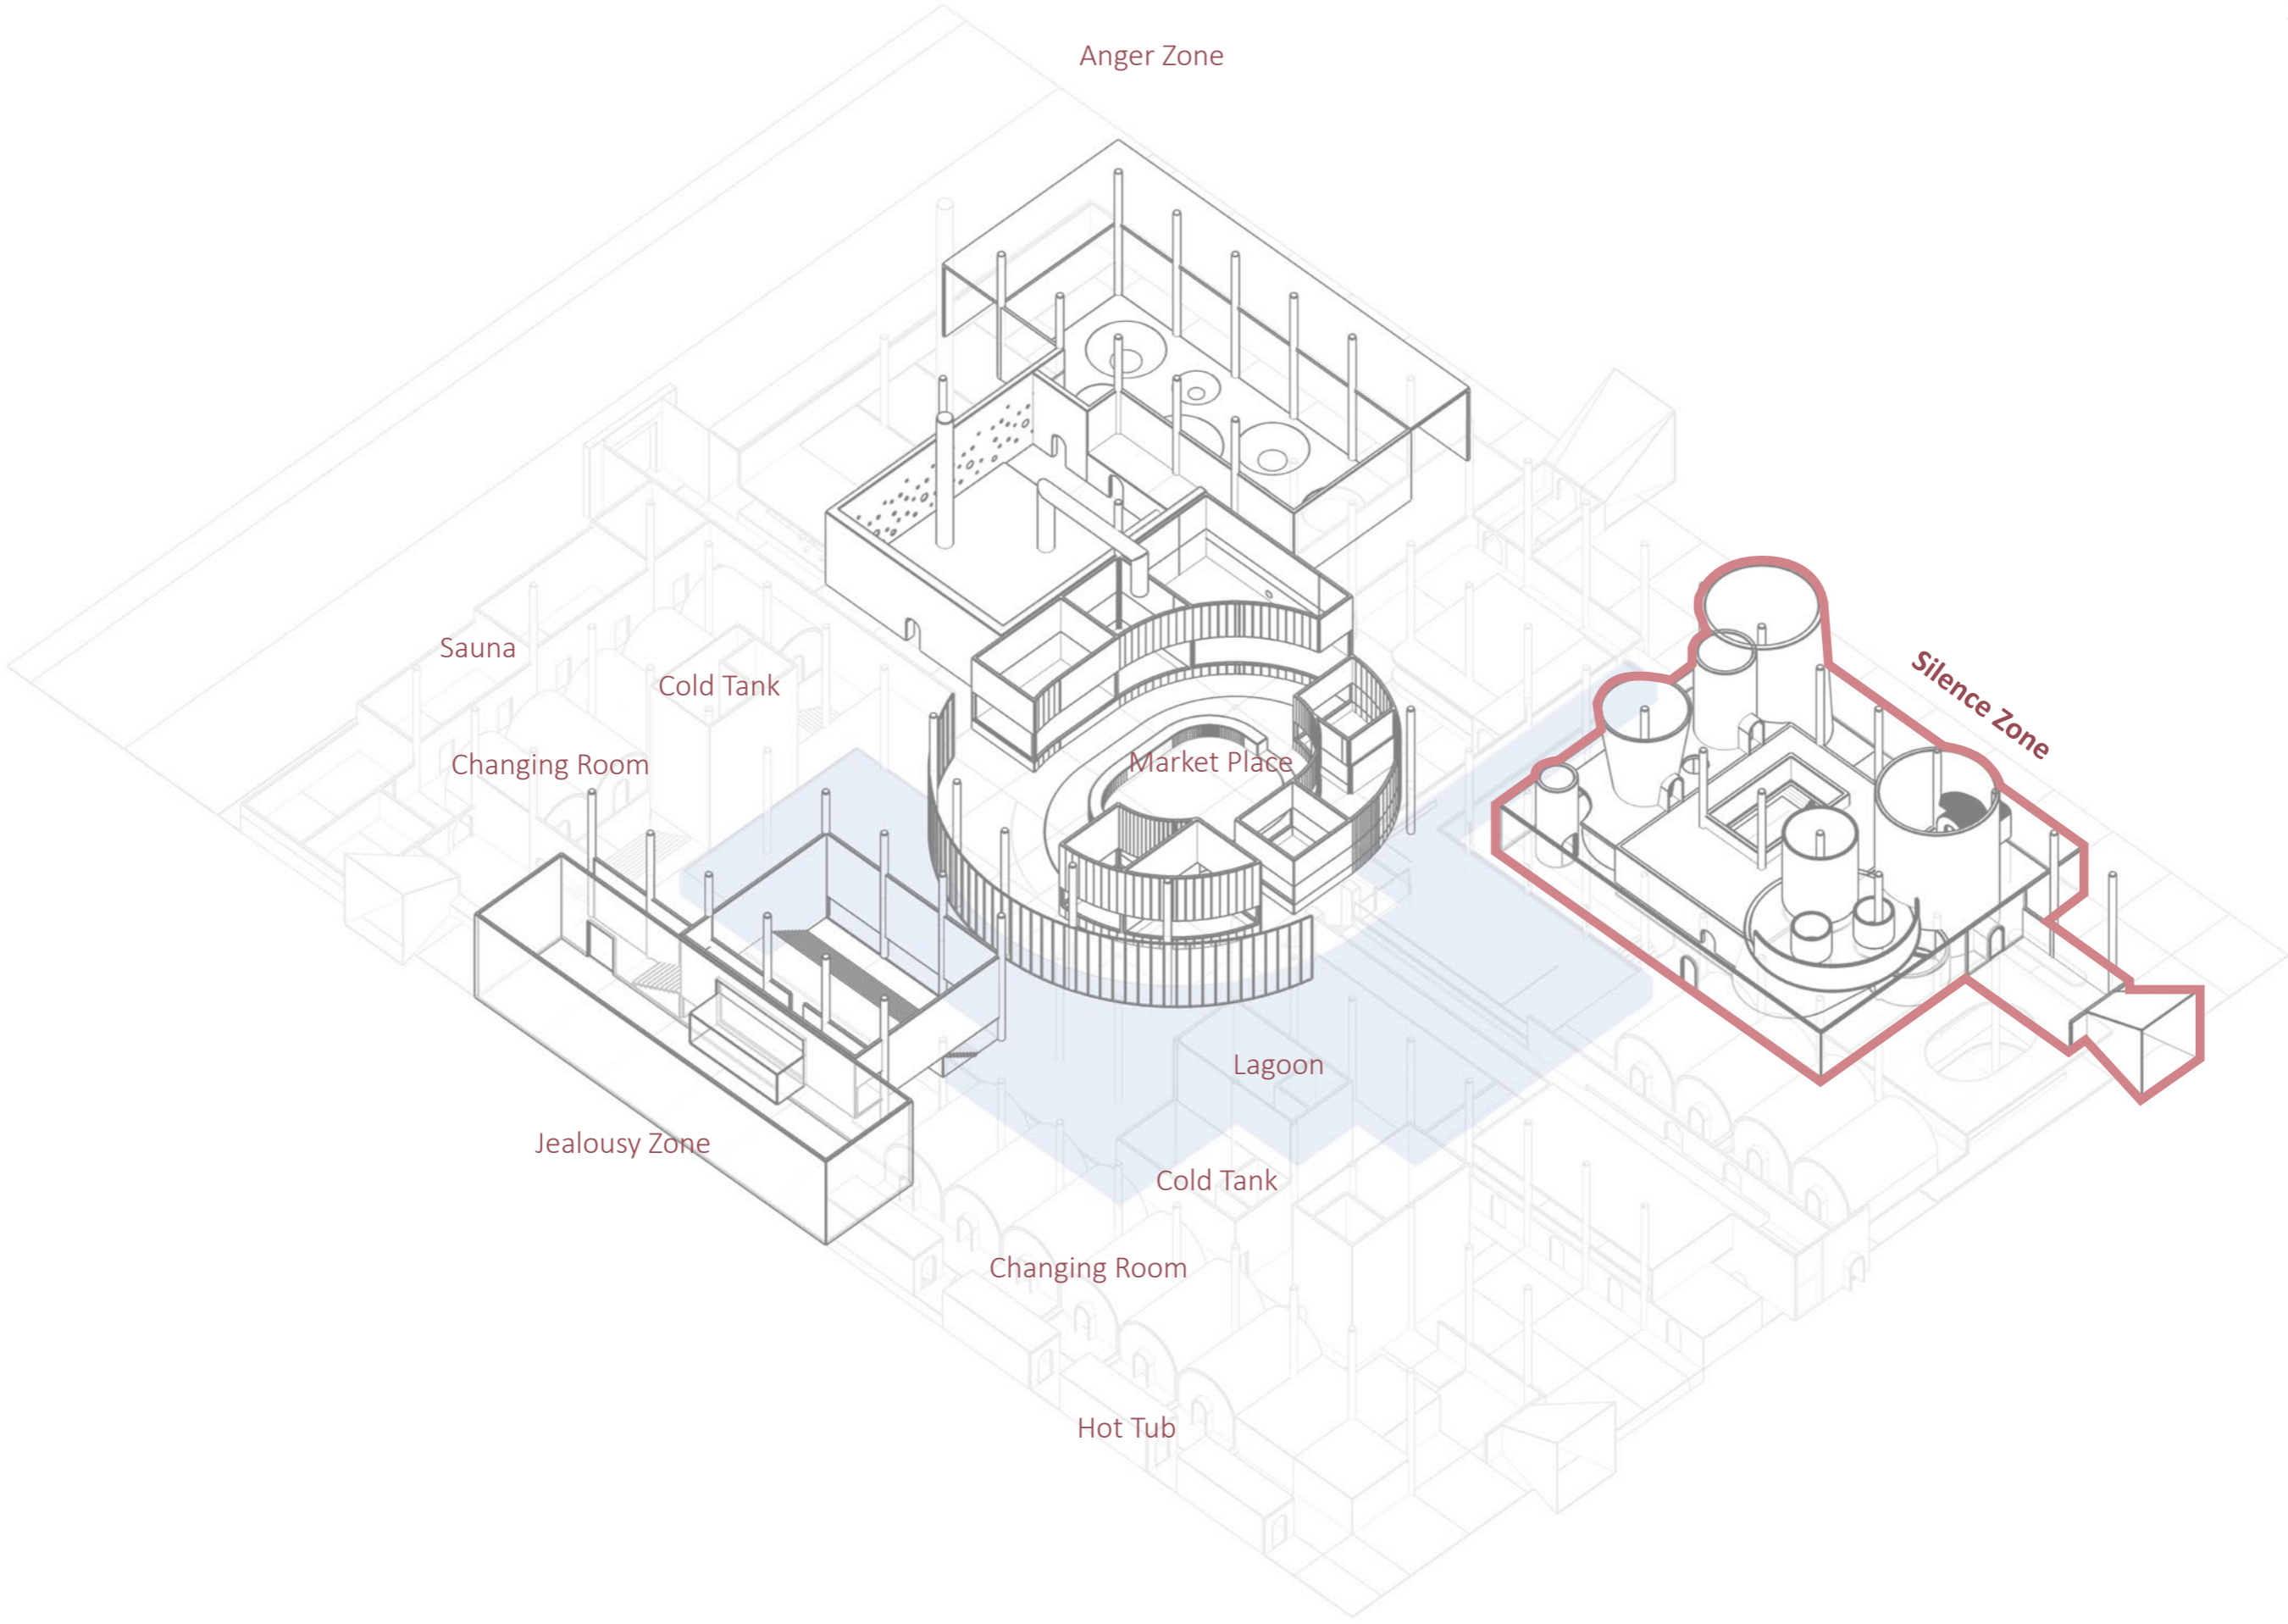

to Lagoon

to Lagoon

● Jealousy (Confrontation with Expectation)

Jealousy Zone

- Temperature (Optimum) 🌡️ 🌡️ 🌡️
- Humidity (Dry) ●
- Acoustic Revibration (Low) ~~~~~
- Acoustic Containment (Contained) ✓
- Light (Light/ Warm) ●
- Colour (Warm Pink) ●
- Material (Rough Plaster/ Carpet/ Glass)
- Nature (✓) 🌿

Silence Zone

Anger Zone

Sauna

Cold Tank

Changing Room

Market Place

Silence Zone

Lagoon

ZERO GRAVITY POSITION

Zero Gravity + Pressure relief = **COMFORT**

Glass

Existing Roof Structure

Smooth Plaster

Rough Plaster

Existing Victorian Column

Existing Concret Floor