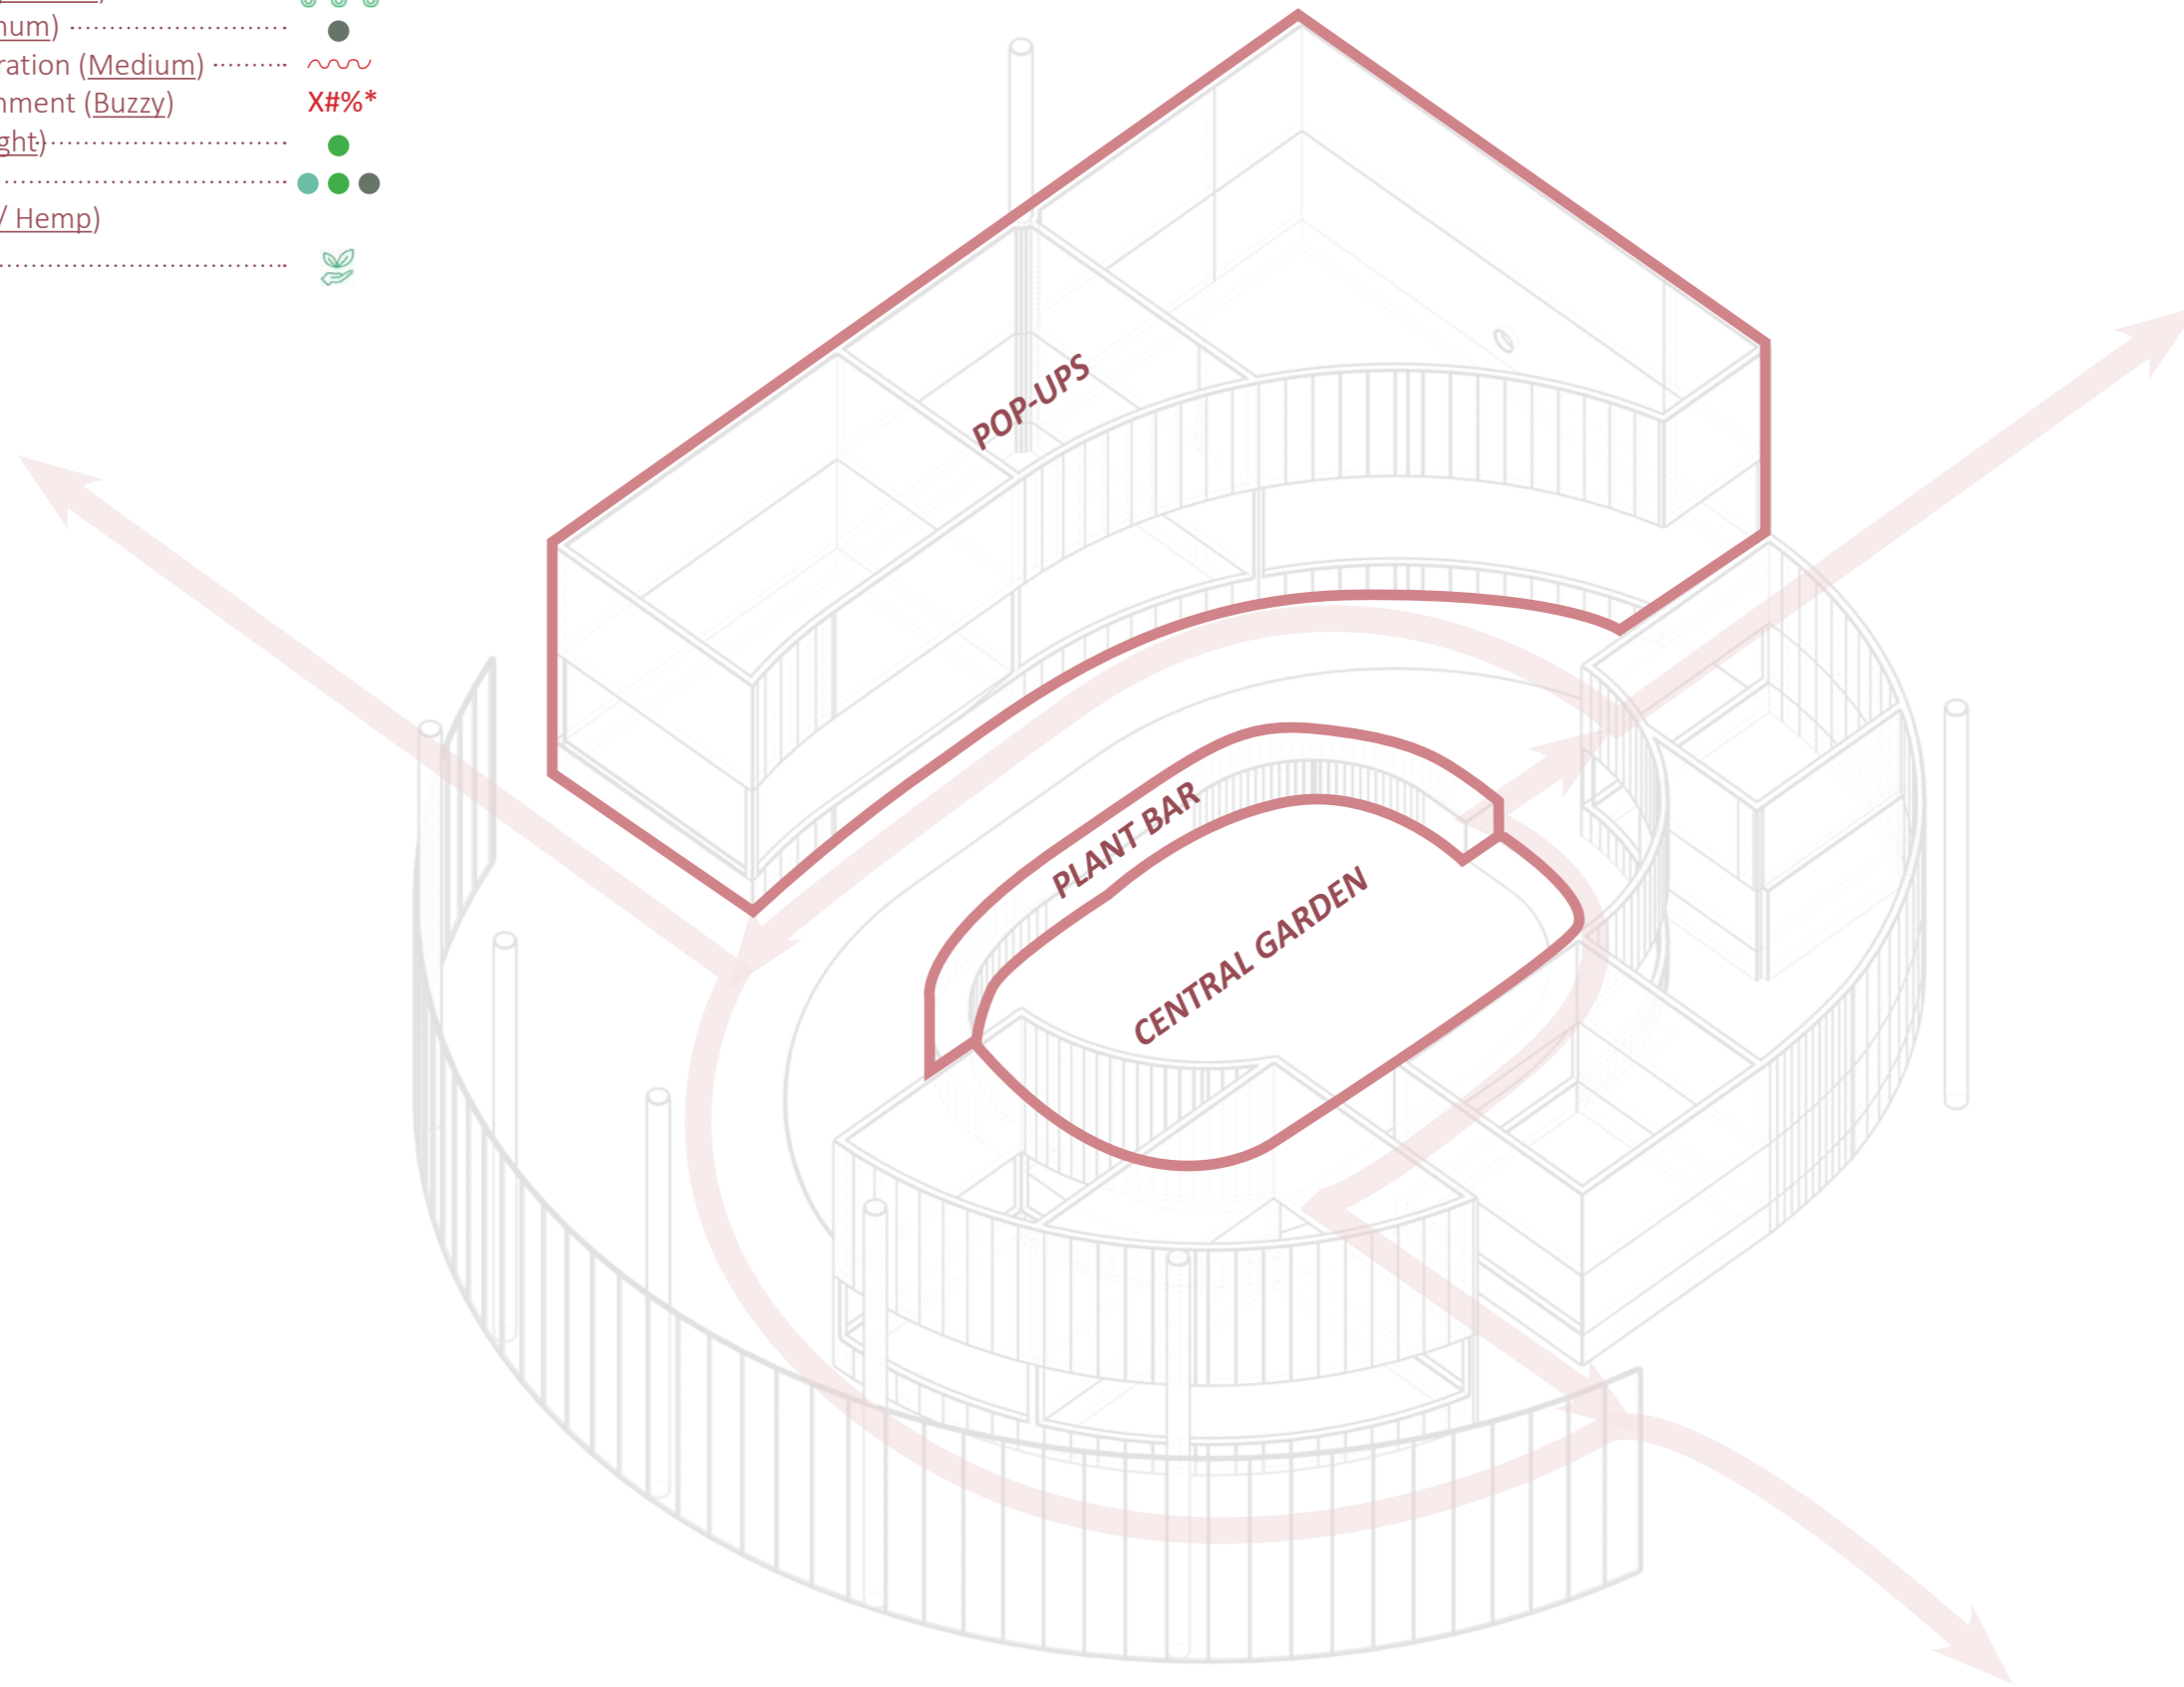

ZERO GRAVITY POSITION

Zero Gravity + Pressure relief = **COMFORT**

Glass

Existing Roof Structure

Smooth Plaster

Rough Plaster

Existing Victorian Column

Existing Concret Floor

to Anger Zone

Entrance / Exit

to Lagoon

● Market (Get Close to Nature)

Market Place

- Temperature (Optimum) 🌡️ 🌡️ 🌡️
- Humidity (Optimum) ●
- Acoustic Revivibration (Medium) 🌊
- Acoustic Containment (Buzzy) X#%*
- Light (Natural Light) ●
- Colour (Green) ● ● ●
- Material (Wood/ Hemp)
- Nature (v) 🌿