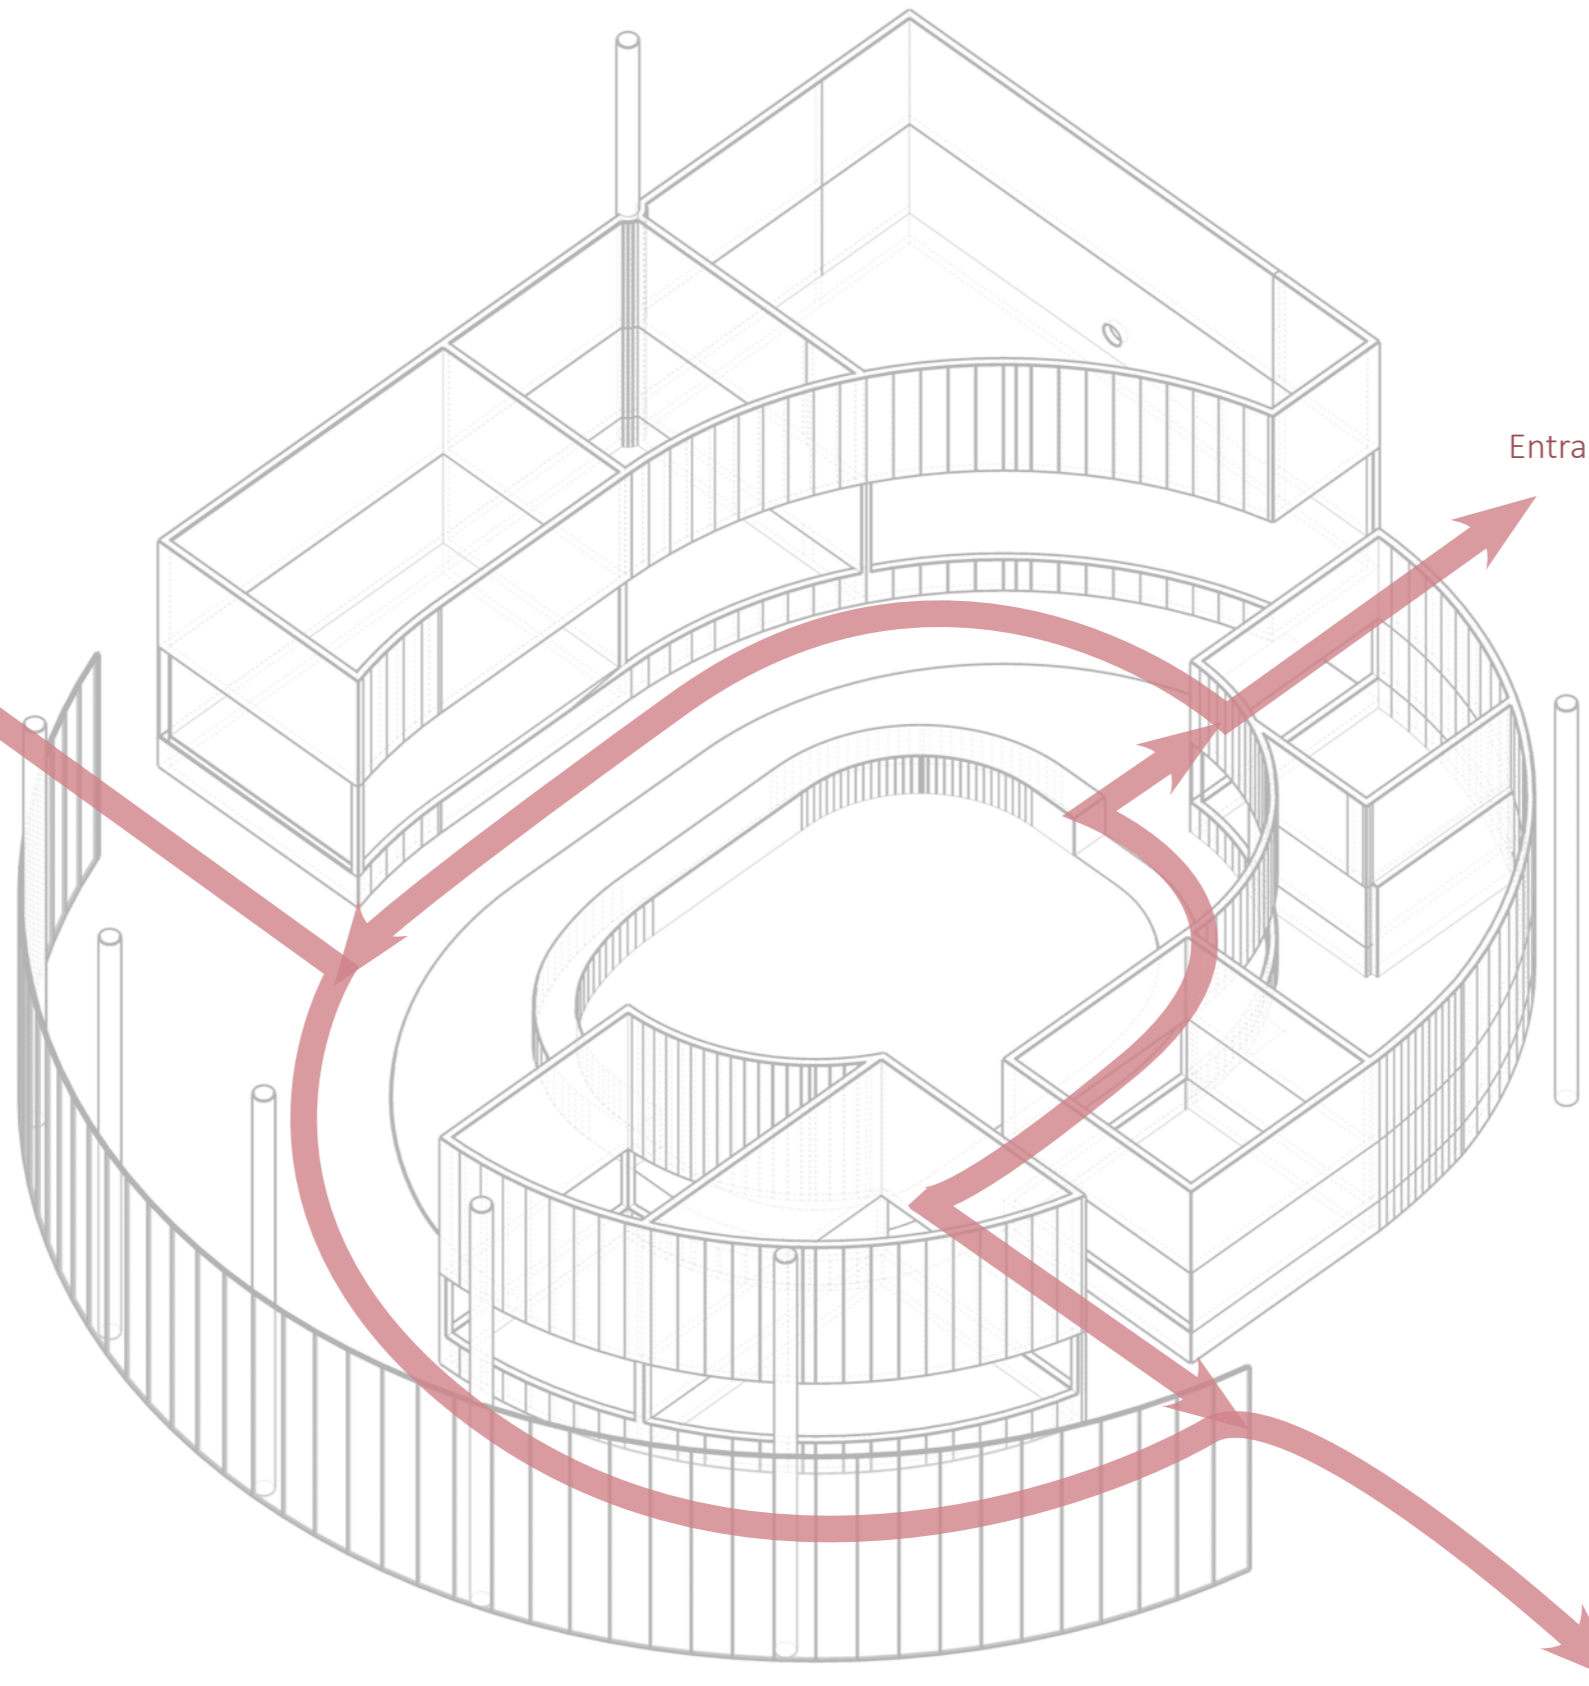

ZERO GRAVITY POSITION

Zero Gravity + Pressure relief = **COMFORT**

Glass

Existing Roof Structure

Smooth Plaster

Rough Plaster

Existing Victorian Column

Existing Concret Floor

Plain Fabric

● Market (Get Close to Nature)

- Temperature (Optimum) 🌡️ 🌡️ 🌡️
- Humidity (Optimum) ●
- Acoustic Revibration (Medium) 🌊
- Acoustic Containment (Buzzy) X#%*
- Light (Natural Light) ●
- Colour (Green) ● ● ●
- Material (Wood/ Hemp)
- Nature (v) 🌿

to Anger Zone

Entrance / Exit

to Lagoon

● Market (Get Close to Nature)

Market Place

- Temperature (Optimum) 🌡️ 🌡️ 🌡️
- Humidity (Optimum) ●
- Acoustic Revivibration (Medium) 🌊
- Acoustic Containment (Buzzy) X#%*
- Light (Natural Light) ●
- Colour (Green) ● ● ●
- Material (Wood/ Hemp)
- Nature (v) 🌿