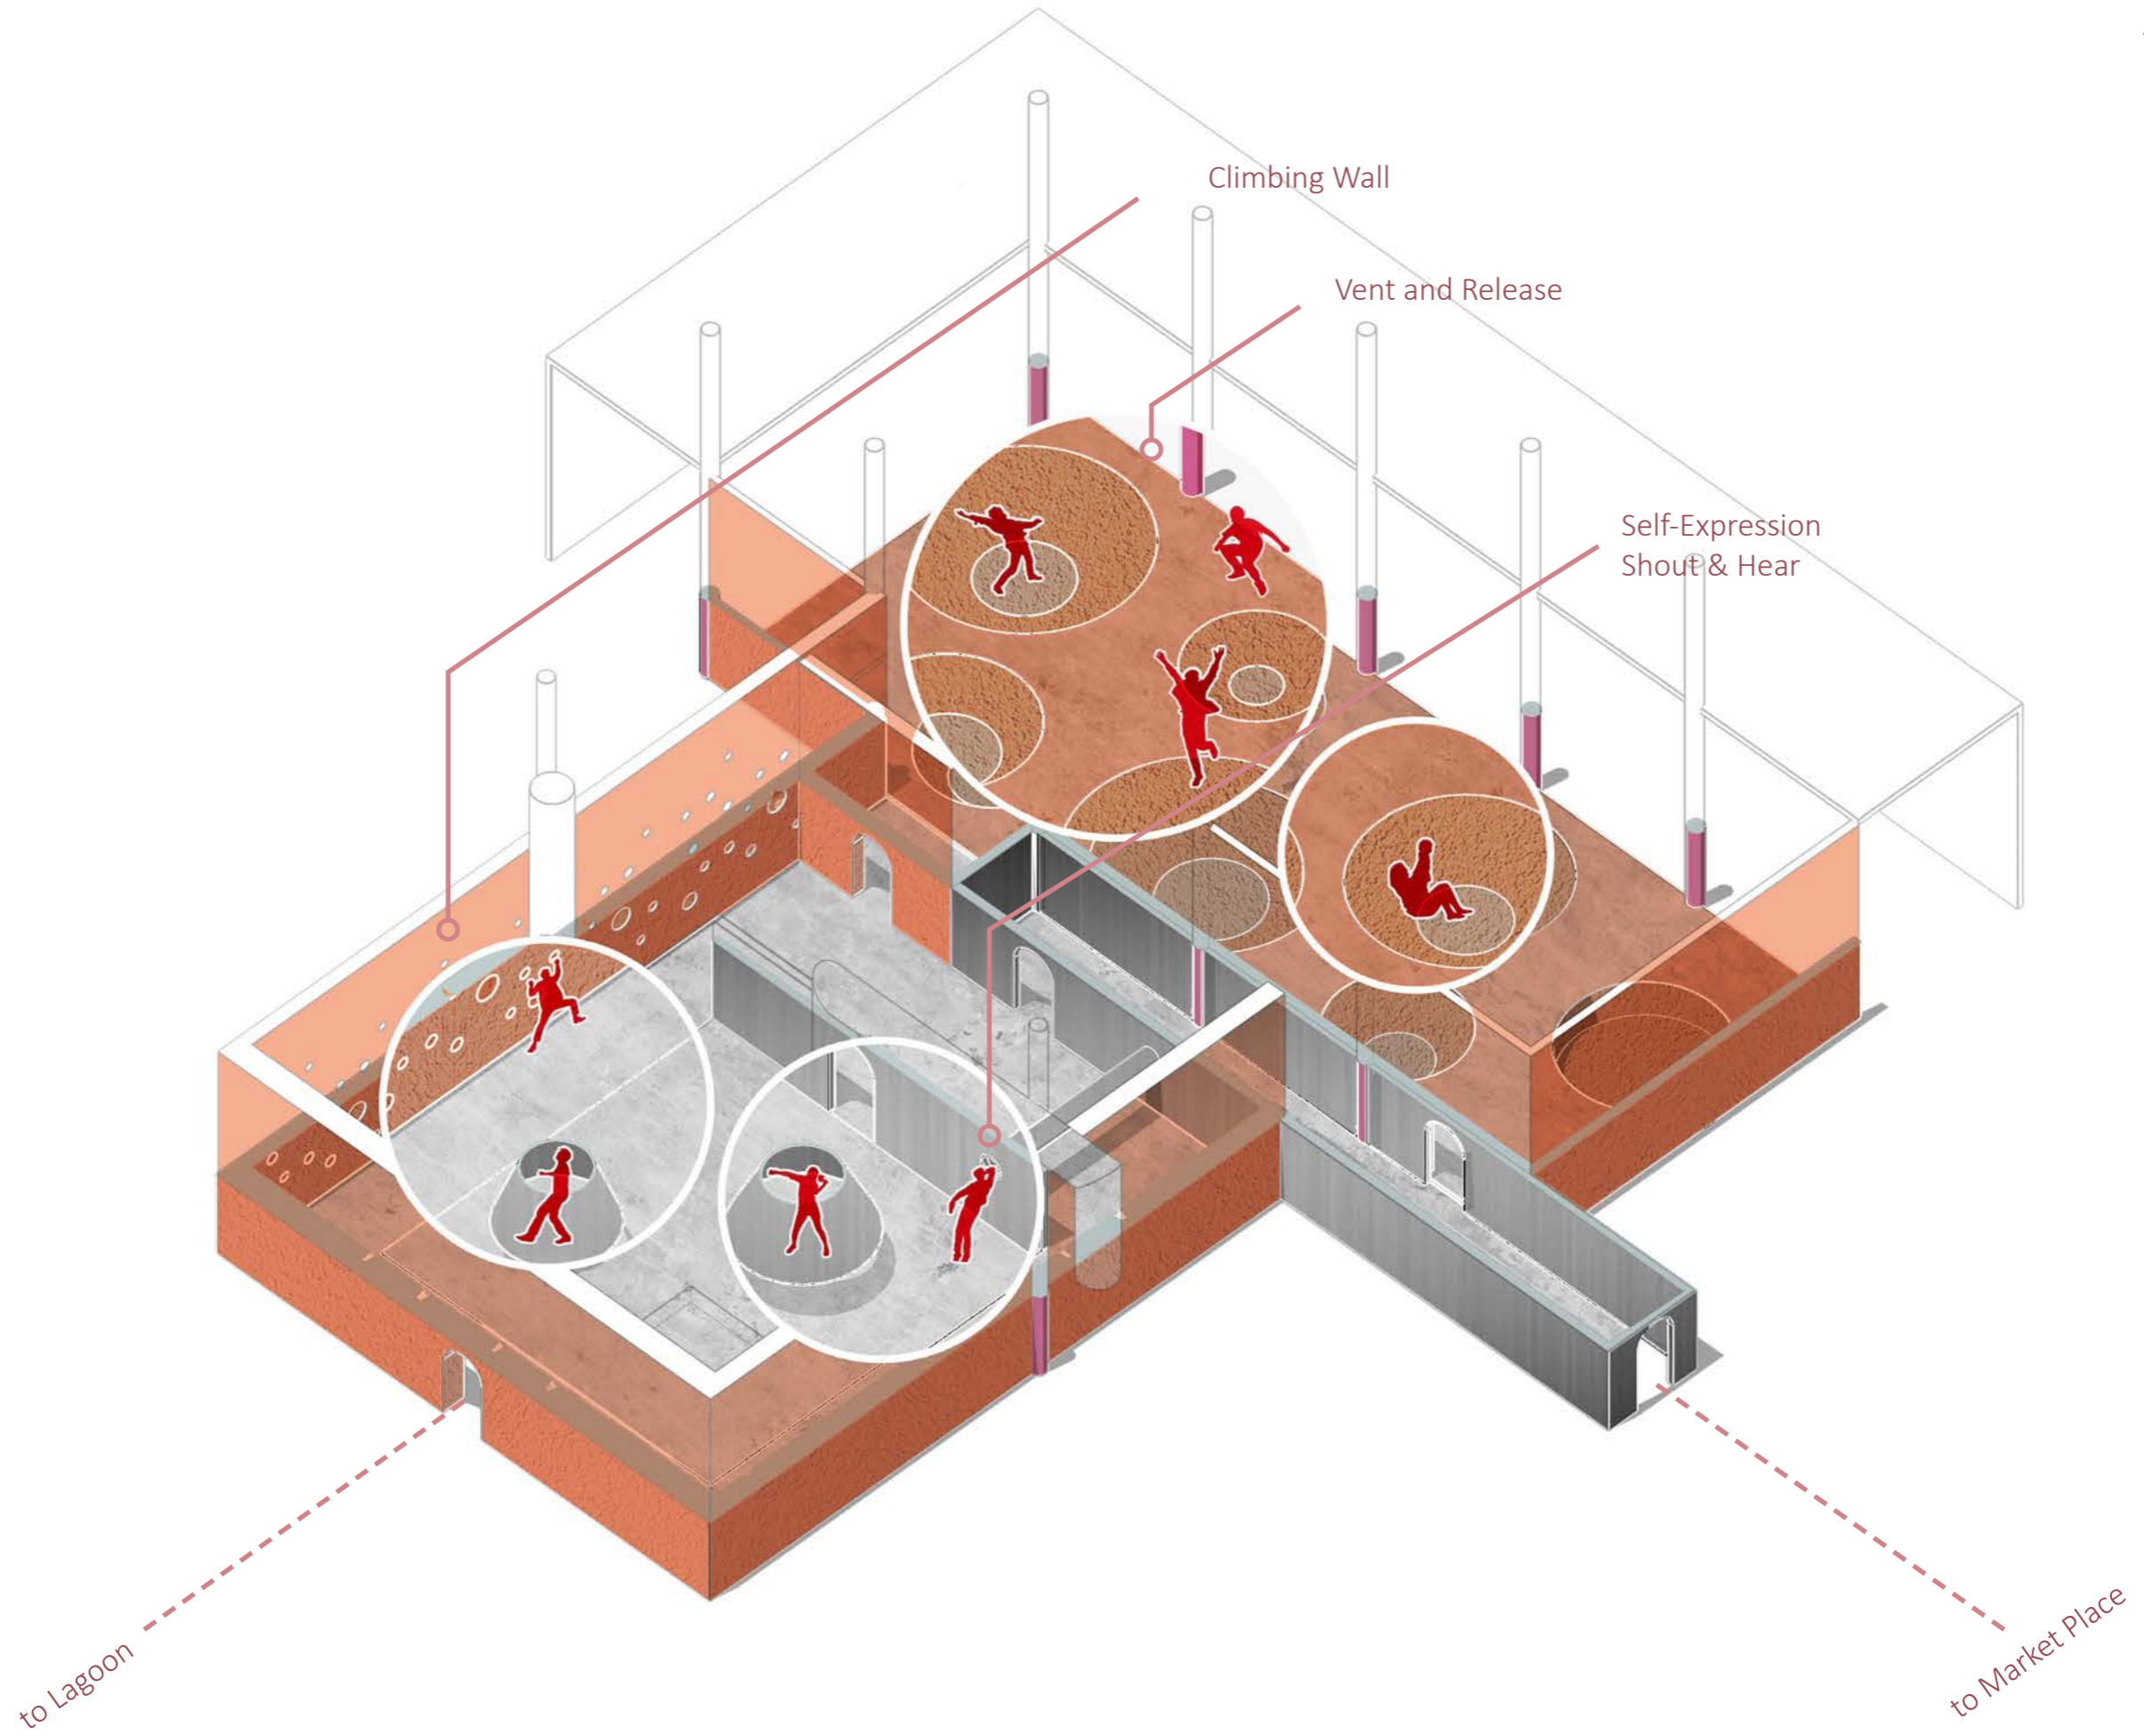

● ● Anger (Expression Without Boundary)

- Temperature (Optimum) 🌡️🌡️🌡️
- Humidity (Dry) ●
- Acoustic Revibration (High) 📶
- Acoustic Containment (Highly Contained)
- Light (Dark)
- Colour (Red/ Orange) ● ●
- Material (Metal/ Rough Plaster/ Fabric)
- Nature (X)

Changing Room

Space for Anger

Anger Zone

Anger Zone

Jealousy Zone

● Jealousy (Confrontation with Expectation)

Jealousy Zone

- Temperature (Optimum) 🌡️ 🌡️ 🌡️
- Humidity (Dry) ●
- Acoustic Revibration (Low) ~~~~~
- Acoustic Containment (Contained) ✓
- Light (Light/ Warm) ●
- Colour (Warm Pink) ●
- Material (Rough Plaster/ Carpet/ Glass) 🌿
- Nature (✓) 🌿

to Lagoon

to Lagoon

● Jealousy (Confrontation with Expectation)

Jealousy Zone

- Temperature (Optimum) 🌡️ 🌡️ 🌡️
- Humidity (Dry) ●
- Acoustic Revibration (Low) ~~~~~
- Acoustic Containment (Contained) ✓
- Light (Light/ Warm) ●
- Colour (Warm Pink) ●
- Material (Rough Plaster/ Carpet/ Glass)
- Nature (✓) 🌿

ZERO GRAVITY POSITION

Zero Gravity + Pressure relief = **COMFORT**

Glass

Existing Roof Structure

Smooth Plaster

Rough Plaster

Existing Victorian Column

Existing Concret Floor