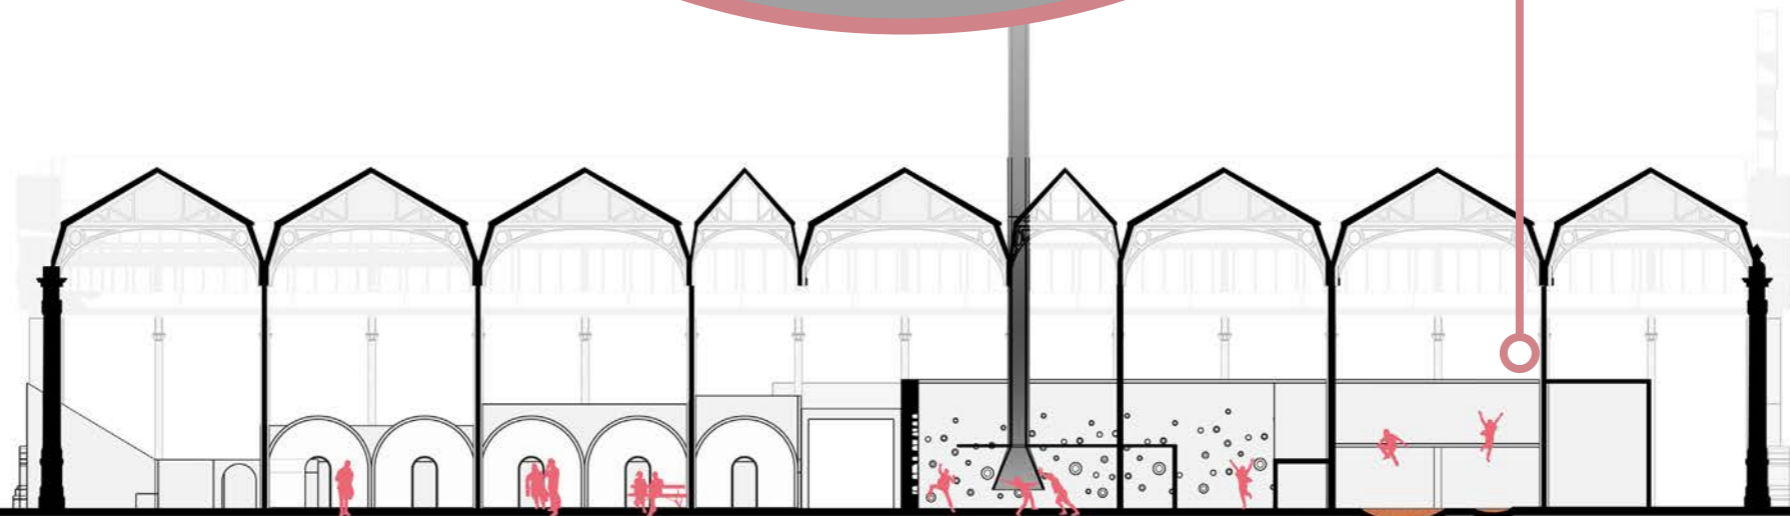

Changing Room

Space for Anger