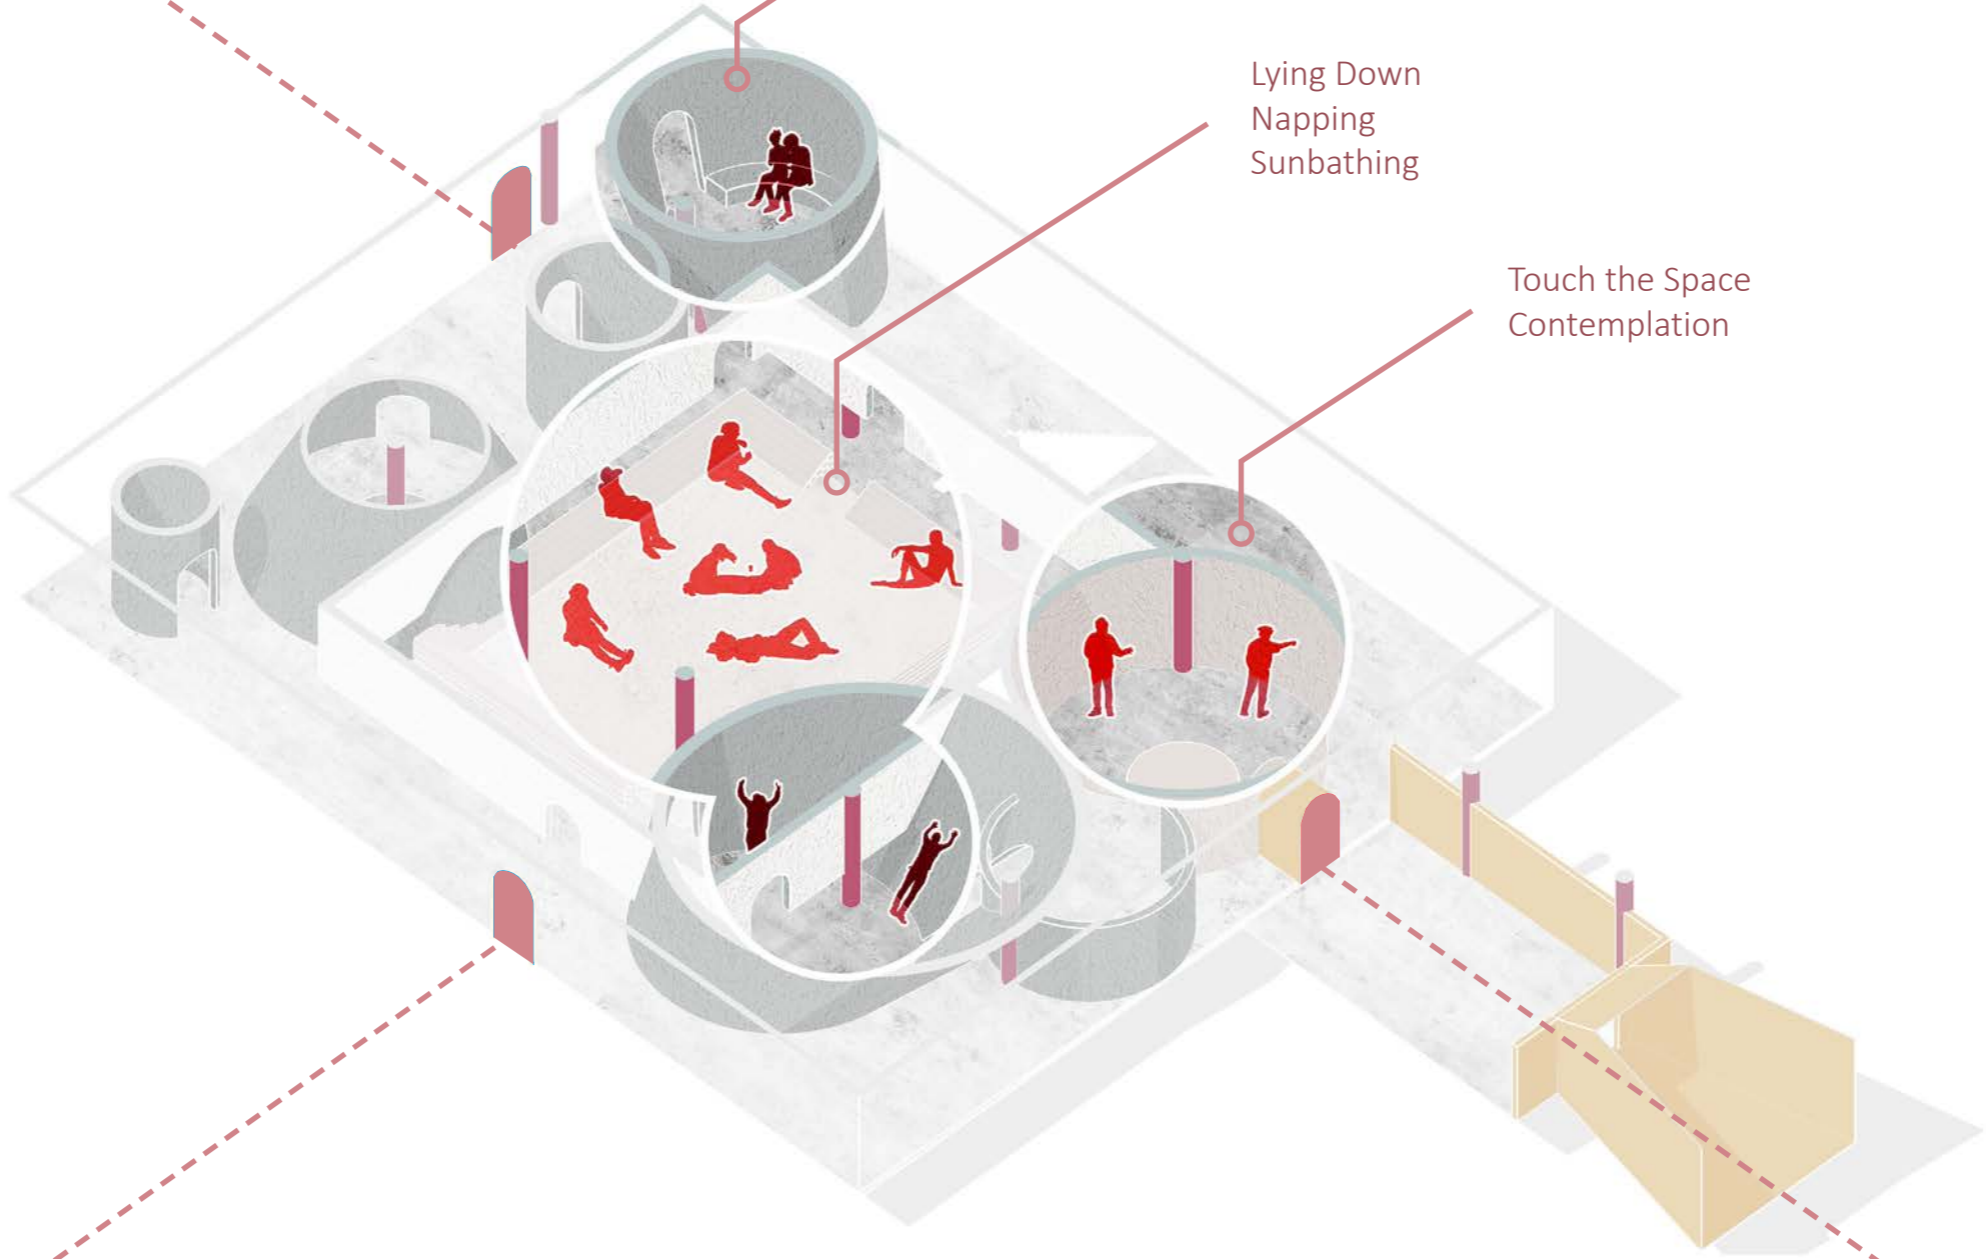

● ● Silence (Calm/Contemplation)

Silence Zone

- Temperature (Optimum) 🌡️ 🌡️ 🌡️
- Humidity (Dry) ●
- Acoustic Revivibration (Low) ~~~~~
- Acoustic Containment (Contained) ✓
- Light (Light/Warm) ●
- Colour (Blue/ Gray) ● ●
- Material
(Rough Plaster/ Smooth Plaster/ Fabric)
- Nature (X)

Space for Anger

Space for Silence

to Anger Zone / Market Place

Self-Reflection
Meditation

Lying Down
Napping
Sunbathing

Touch the Space
Contemplation

to Lagoon

Exit / Entrance

ZERO GRAVITY POSITION

Zero Gravity + Pressure relief = **COMFORT**

Glass

Existing Roof Structure

Smooth Plaster

Rough Plaster

Existing Victorian Column

Existing Concret Floor

to Anger Zone

Entrance / Exit

to Lagoon

● Market (Get Close to Nature)

Market Place

- Temperature (Optimum) 🌡️ 🌡️ 🌡️
- Humidity (Optimum) ●
- Acoustic Revivibration (Medium) 🌊
- Acoustic Containment (Buzzy) X#%*
- Light (Natural Light) ●
- Colour (Green) ● ● ●
- Material (Wood/ Hemp)
- Nature (v) 🌿