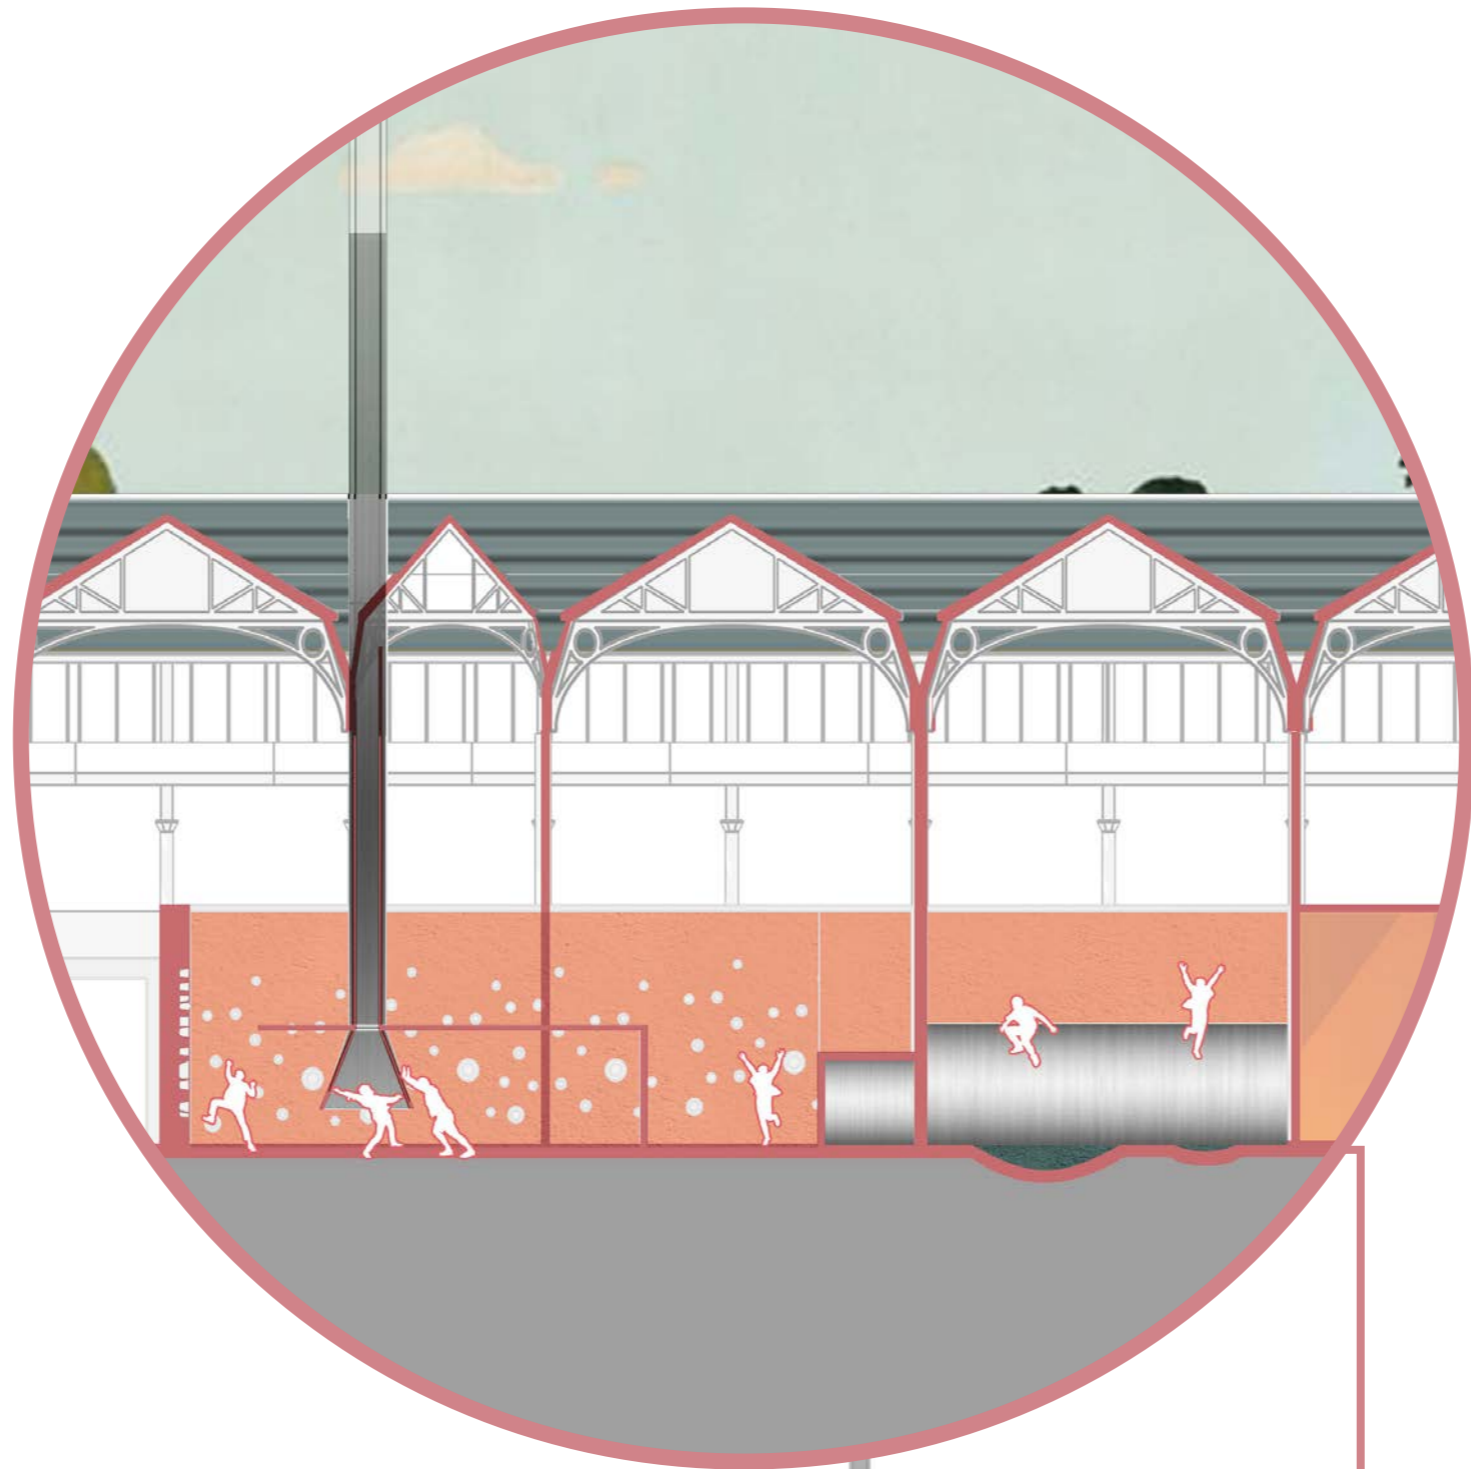

Changing Room

Space for Anger