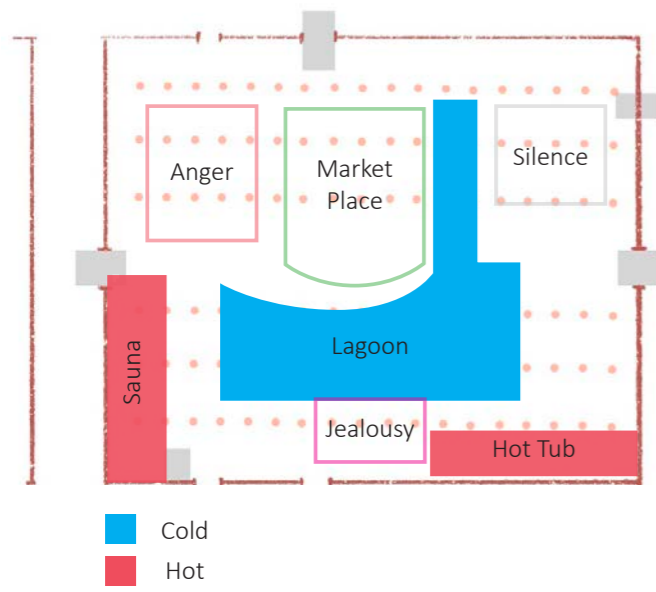

Emotional Space
● Anger / ● Silence / ● Jealousy

Scaling

Congregation

Entrance

Connection to Water

Routes of Discovery

Mood Swings

● 1 dot = 10 people
 120 ~ 150 people at a time
 duration 30mins ~ one day

- Lagoon
- Market Place
- Jealousy
- Anger
- Silence

Colour Space Texture

Temperature

Light

Acoustics

Sauna

Cold Tank

Changing Room

Market Place

Silence Zone

Lagoon

Jealousy Zone

Cold Tank

Changing Room

Hot Tub

Anger Zone