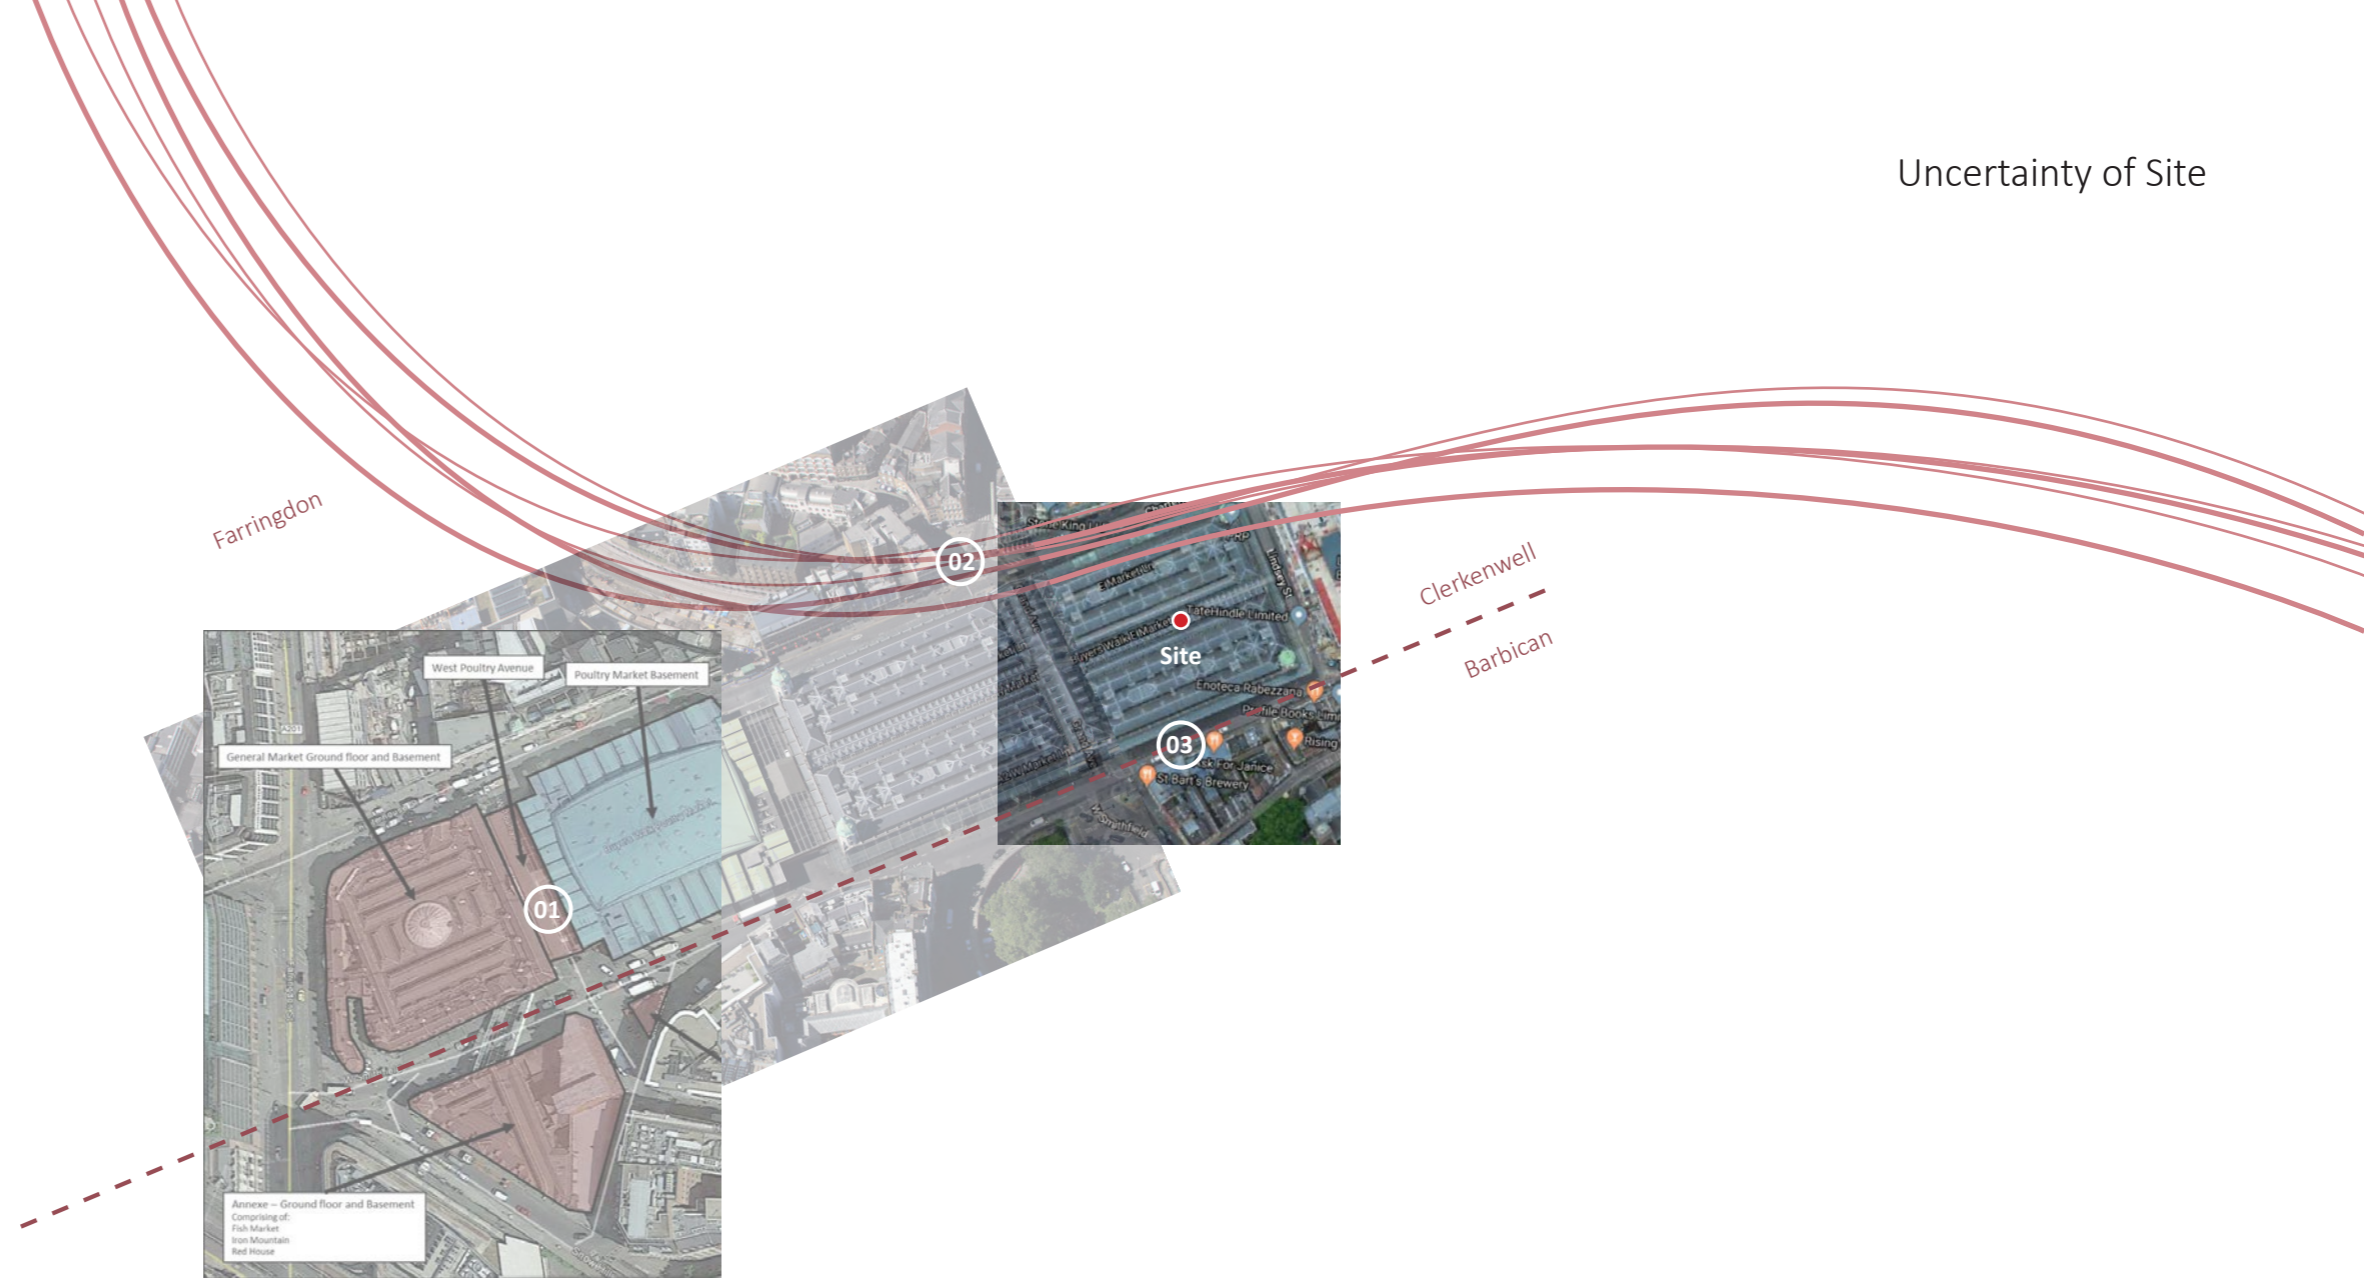

01

New Site of Museum of London sits on the west of Smithfield Market.