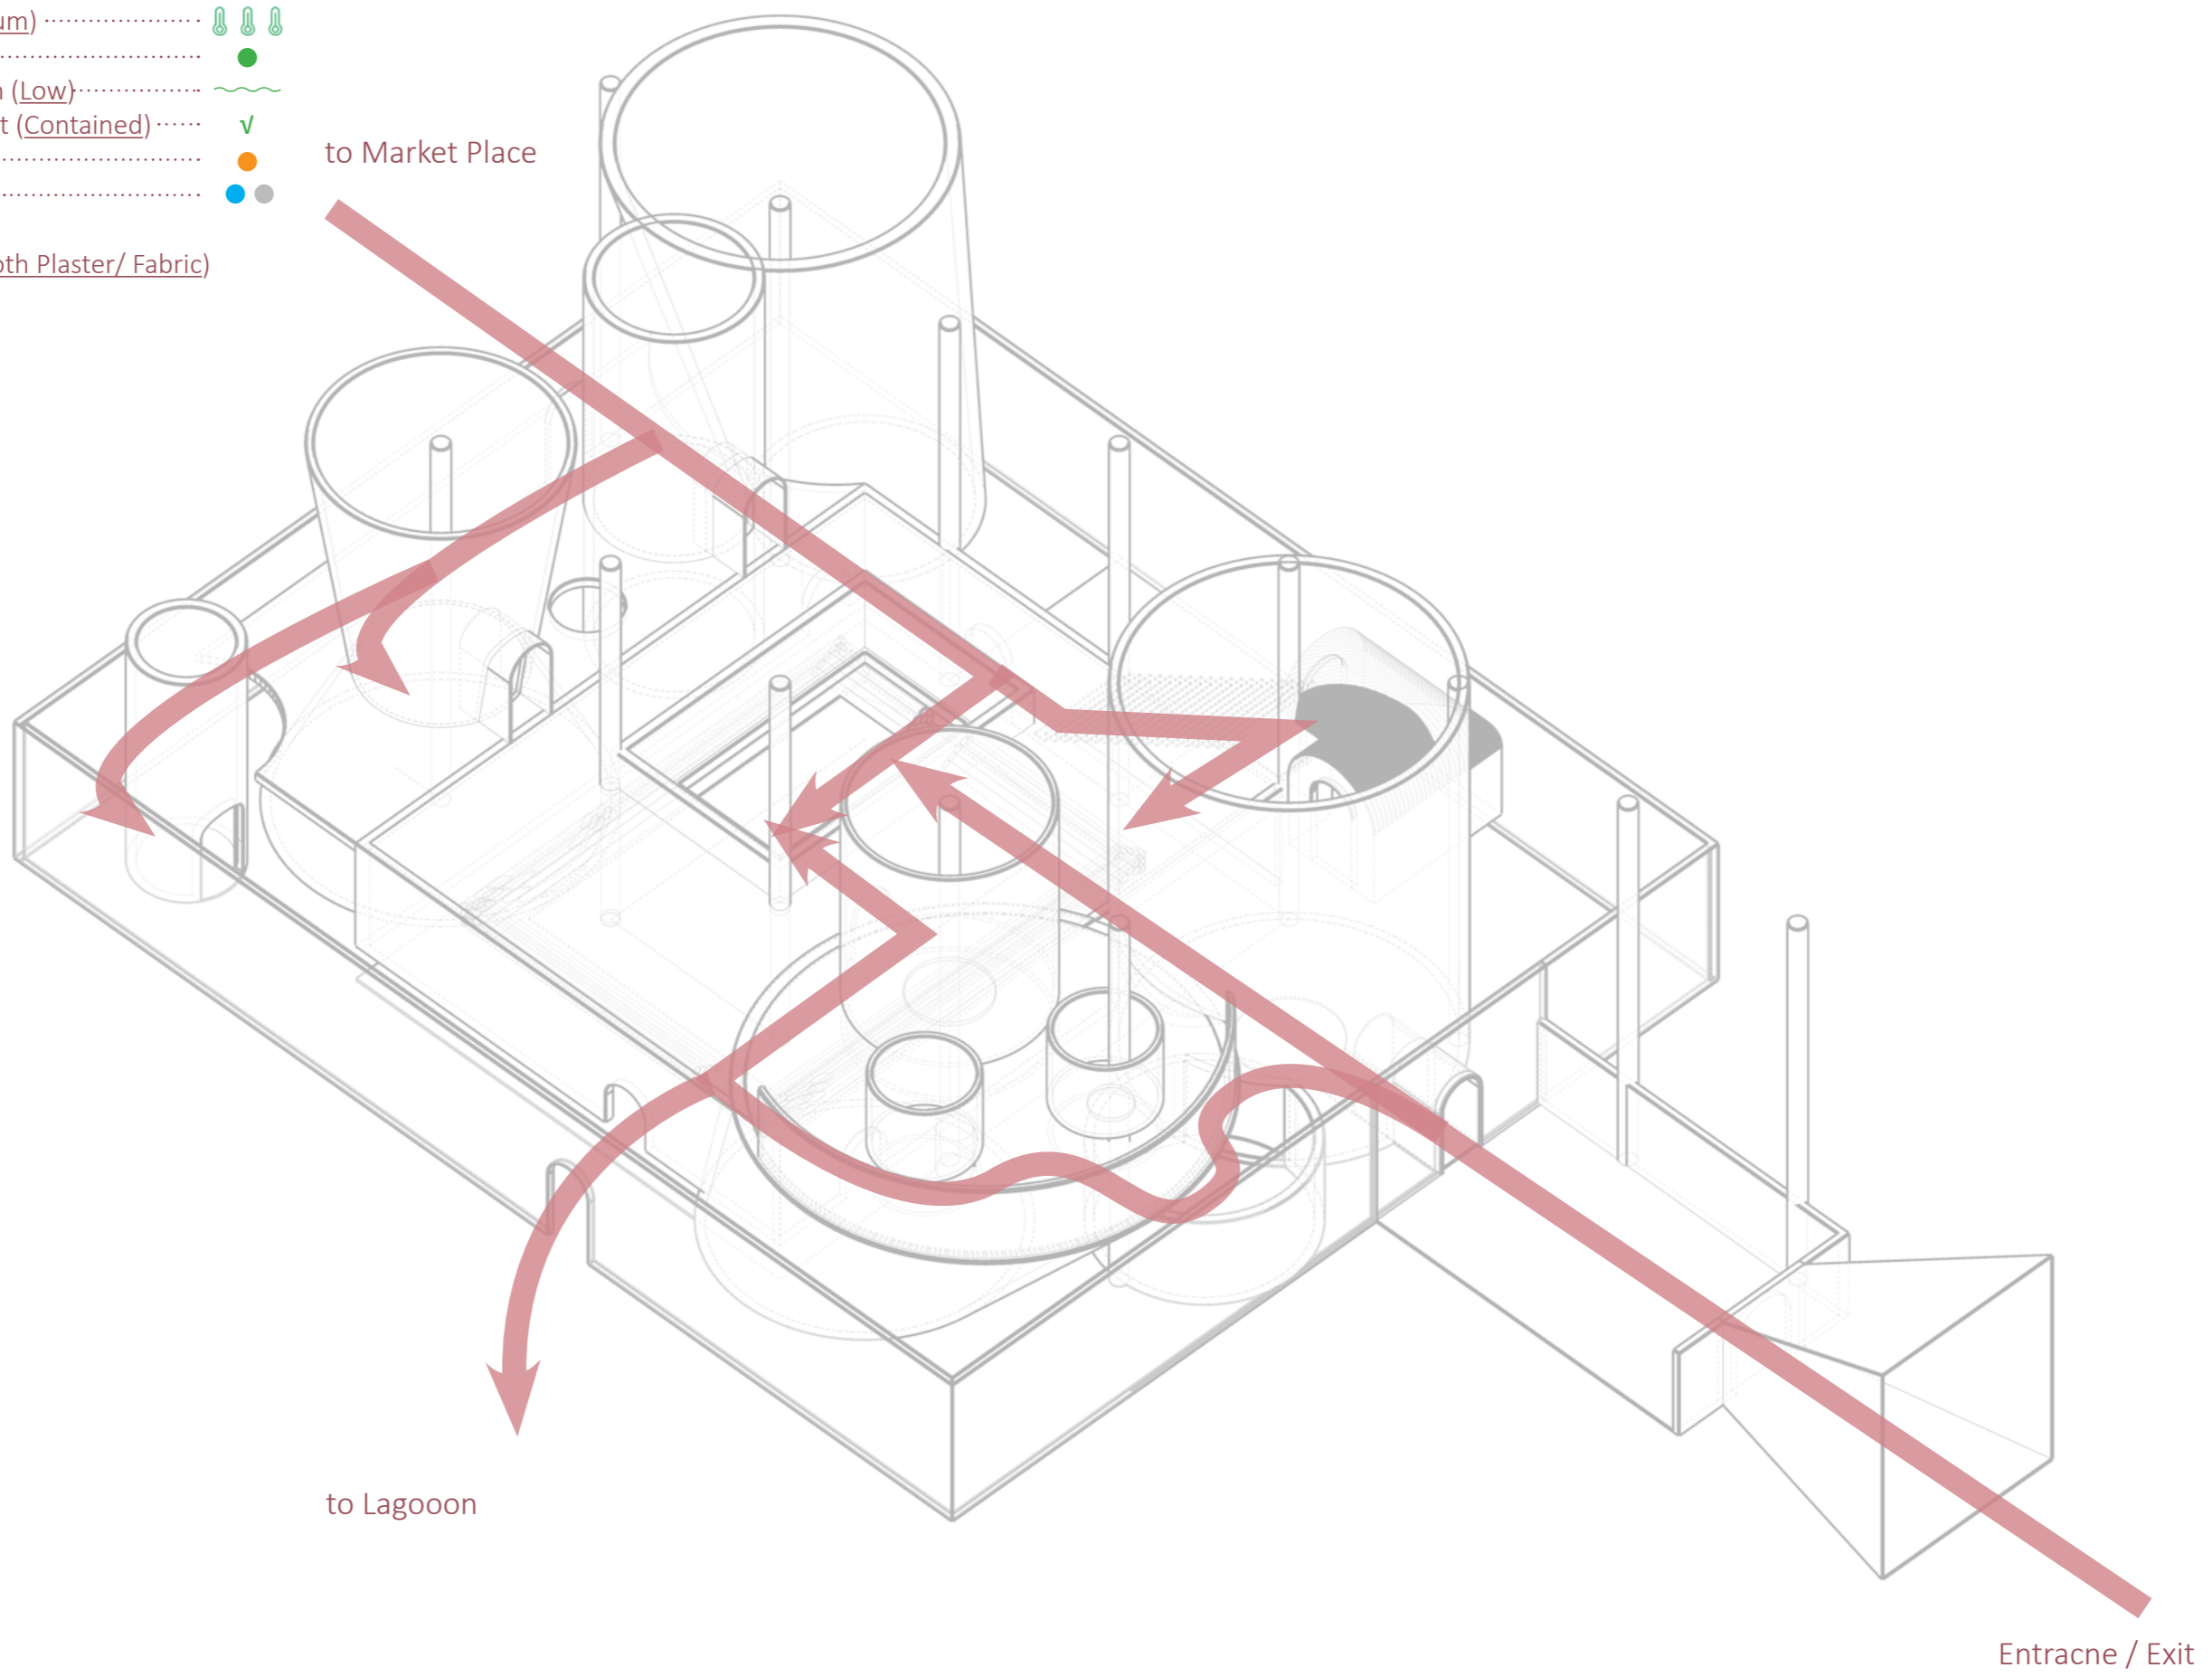

Jealousy Zone

Cold Tank

Changing Room

Hot Tub

● ● Silence (Calm/Contemplation)

Silence Zone

- Temperature (Optimum) 🌡️ 🌡️ 🌡️
- Humidity (Dry) ●
- Acoustic Revibration (Low) ~~~~~
- Acoustic Containment (Contained) ✓
- Light (Light/Warm) ●
- Colour (Blue/ Gray) ● ●
- Material
(Rough Plaster/ Smooth Plaster/ Fabric)
- Nature (X)

ZERO GRAVITY POSITION

Zero Gravity + Pressure relief = **COMFORT**

Glass

Existing Roof Structure

Smooth Plaster

Rough Plaster

Existing Victorian Column

Existing Concret Floor