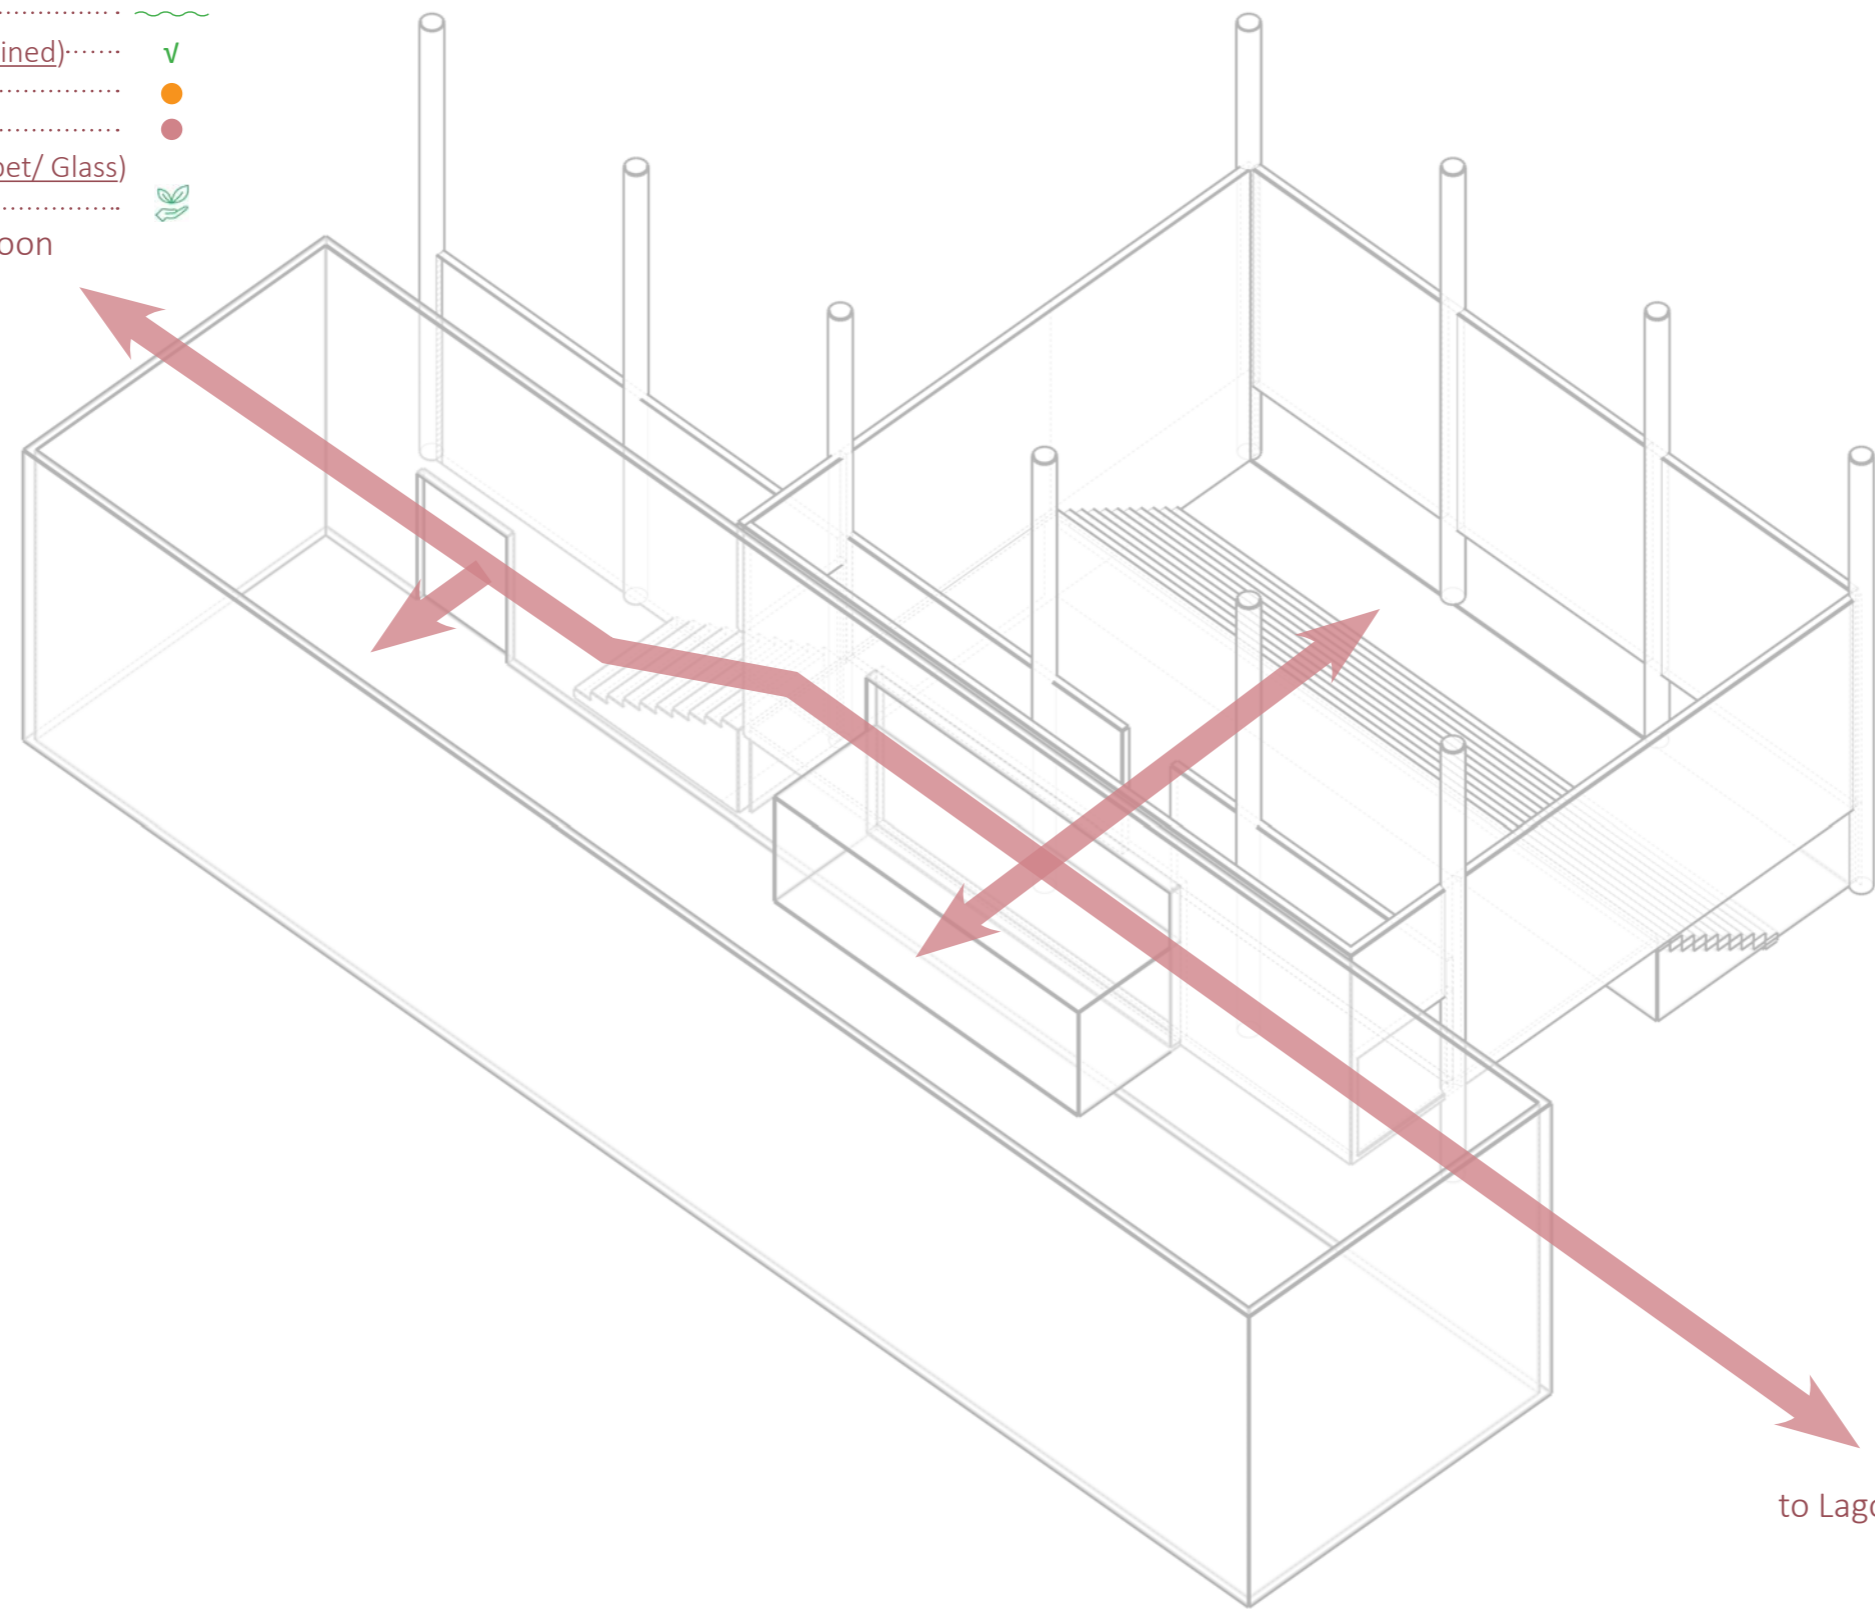

Changing Room

Space for Anger

Anger Zone

Anger Zone

Jealousy Zone

● Jealousy (Confrontation with Expectation)

Jealousy Zone

- Temperature (Optimum) 🌡️ 🌡️ 🌡️
- Humidity (Dry) ●
- Acoustic Revibration (Low) ~~~~~
- Acoustic Containment (Contained) ✓
- Light (Light/ Warm) ●
- Colour (Warm Pink) ●
- Material (Rough Plaster/ Carpet/ Glass) 🌿
- Nature (✓) 🌿

to Lagoon

to Lagoon

● Jealousy (Confrontation with Expectation)

Jealousy Zone

- Temperature (Optimum) 🌡️ 🌡️ 🌡️
- Humidity (Dry) ●
- Acoustic Revibration (Low) ~~~~~
- Acoustic Containment (Contained) ✓
- Light (Light/ Warm) ●
- Colour (Warm Pink) ●
- Material (Rough Plaster/ Carpet/ Glass)
- Nature (✓) 🌿