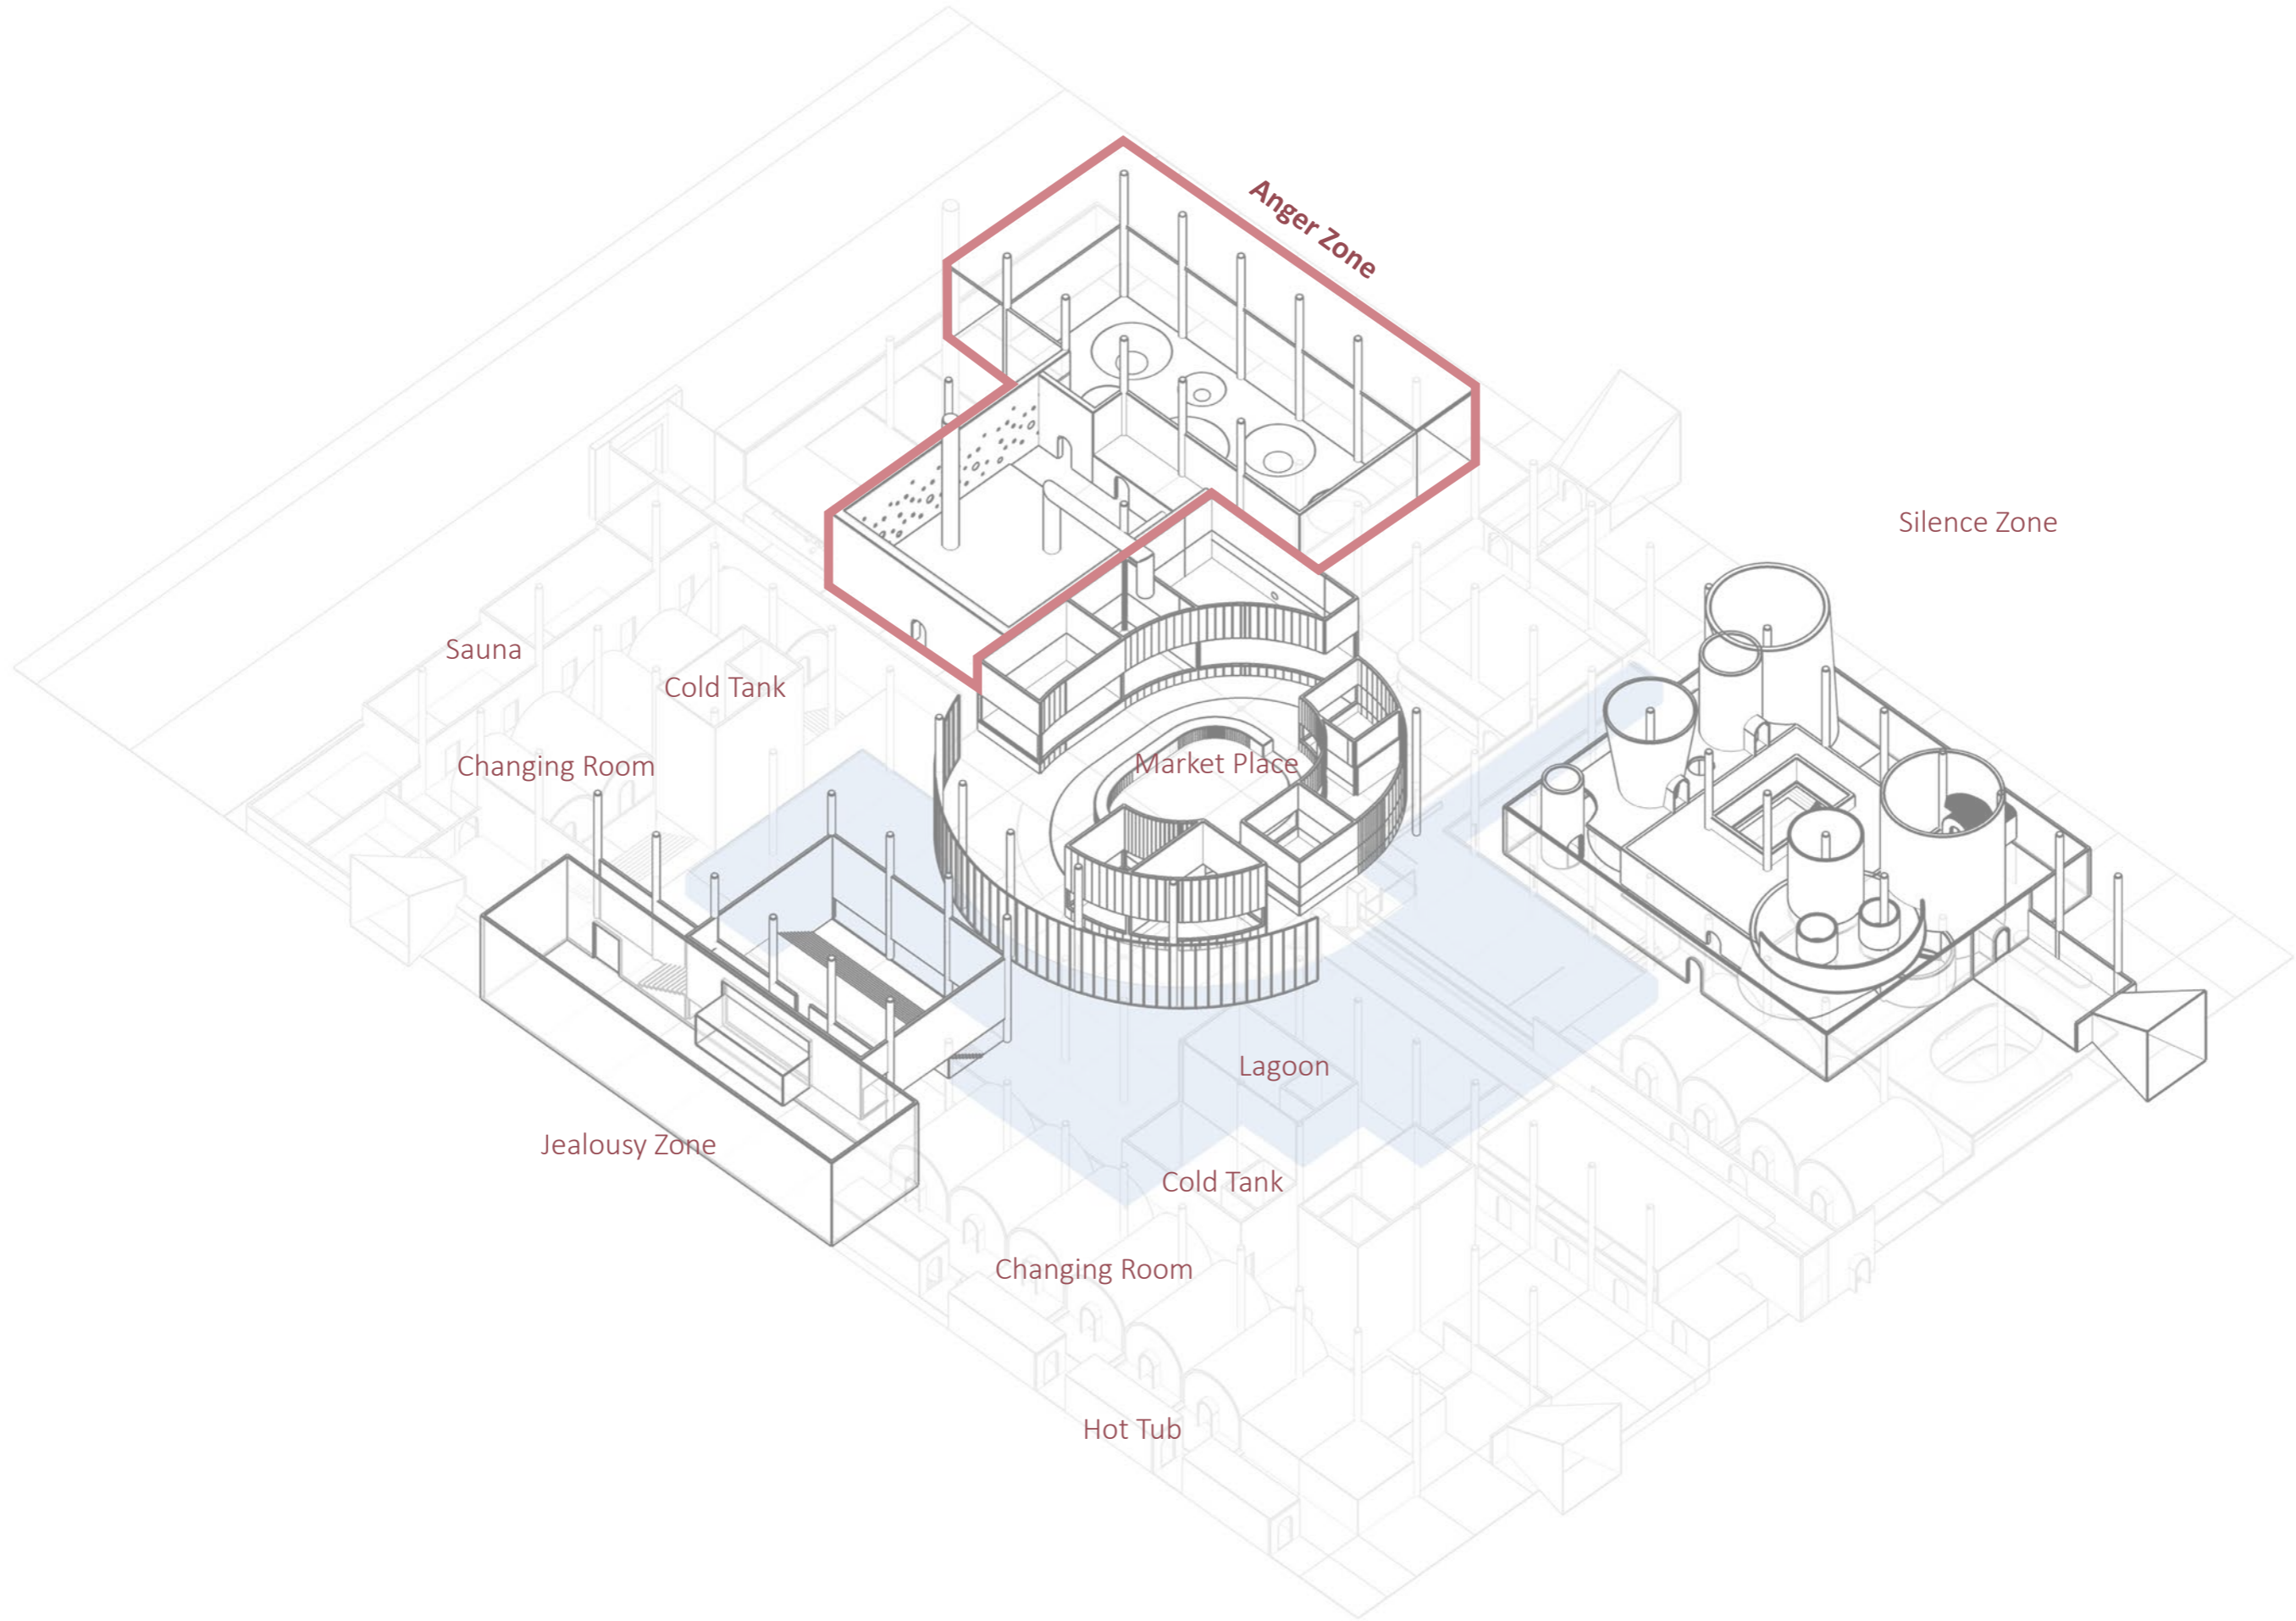

Emotional Space
● Anger / ● Silence / ● Jealousy

Scaling

Congregation

Entrance

Connection to Water

Routes of Discovery

Mood Swings

● 1 dot = 10 people
 120 ~ 150 people at a time
 duration 30mins ~ one day

- Lagoon
- Market Place
- Jealousy
- Anger
- Silence

Colour Space Texture

Temperature

Light

Acoustics

Sauna

Cold Tank

Changing Room

Market Place

Silence Zone

Lagoon

Jealousy Zone

Cold Tank

Changing Room

Hot Tub

Anger Zone