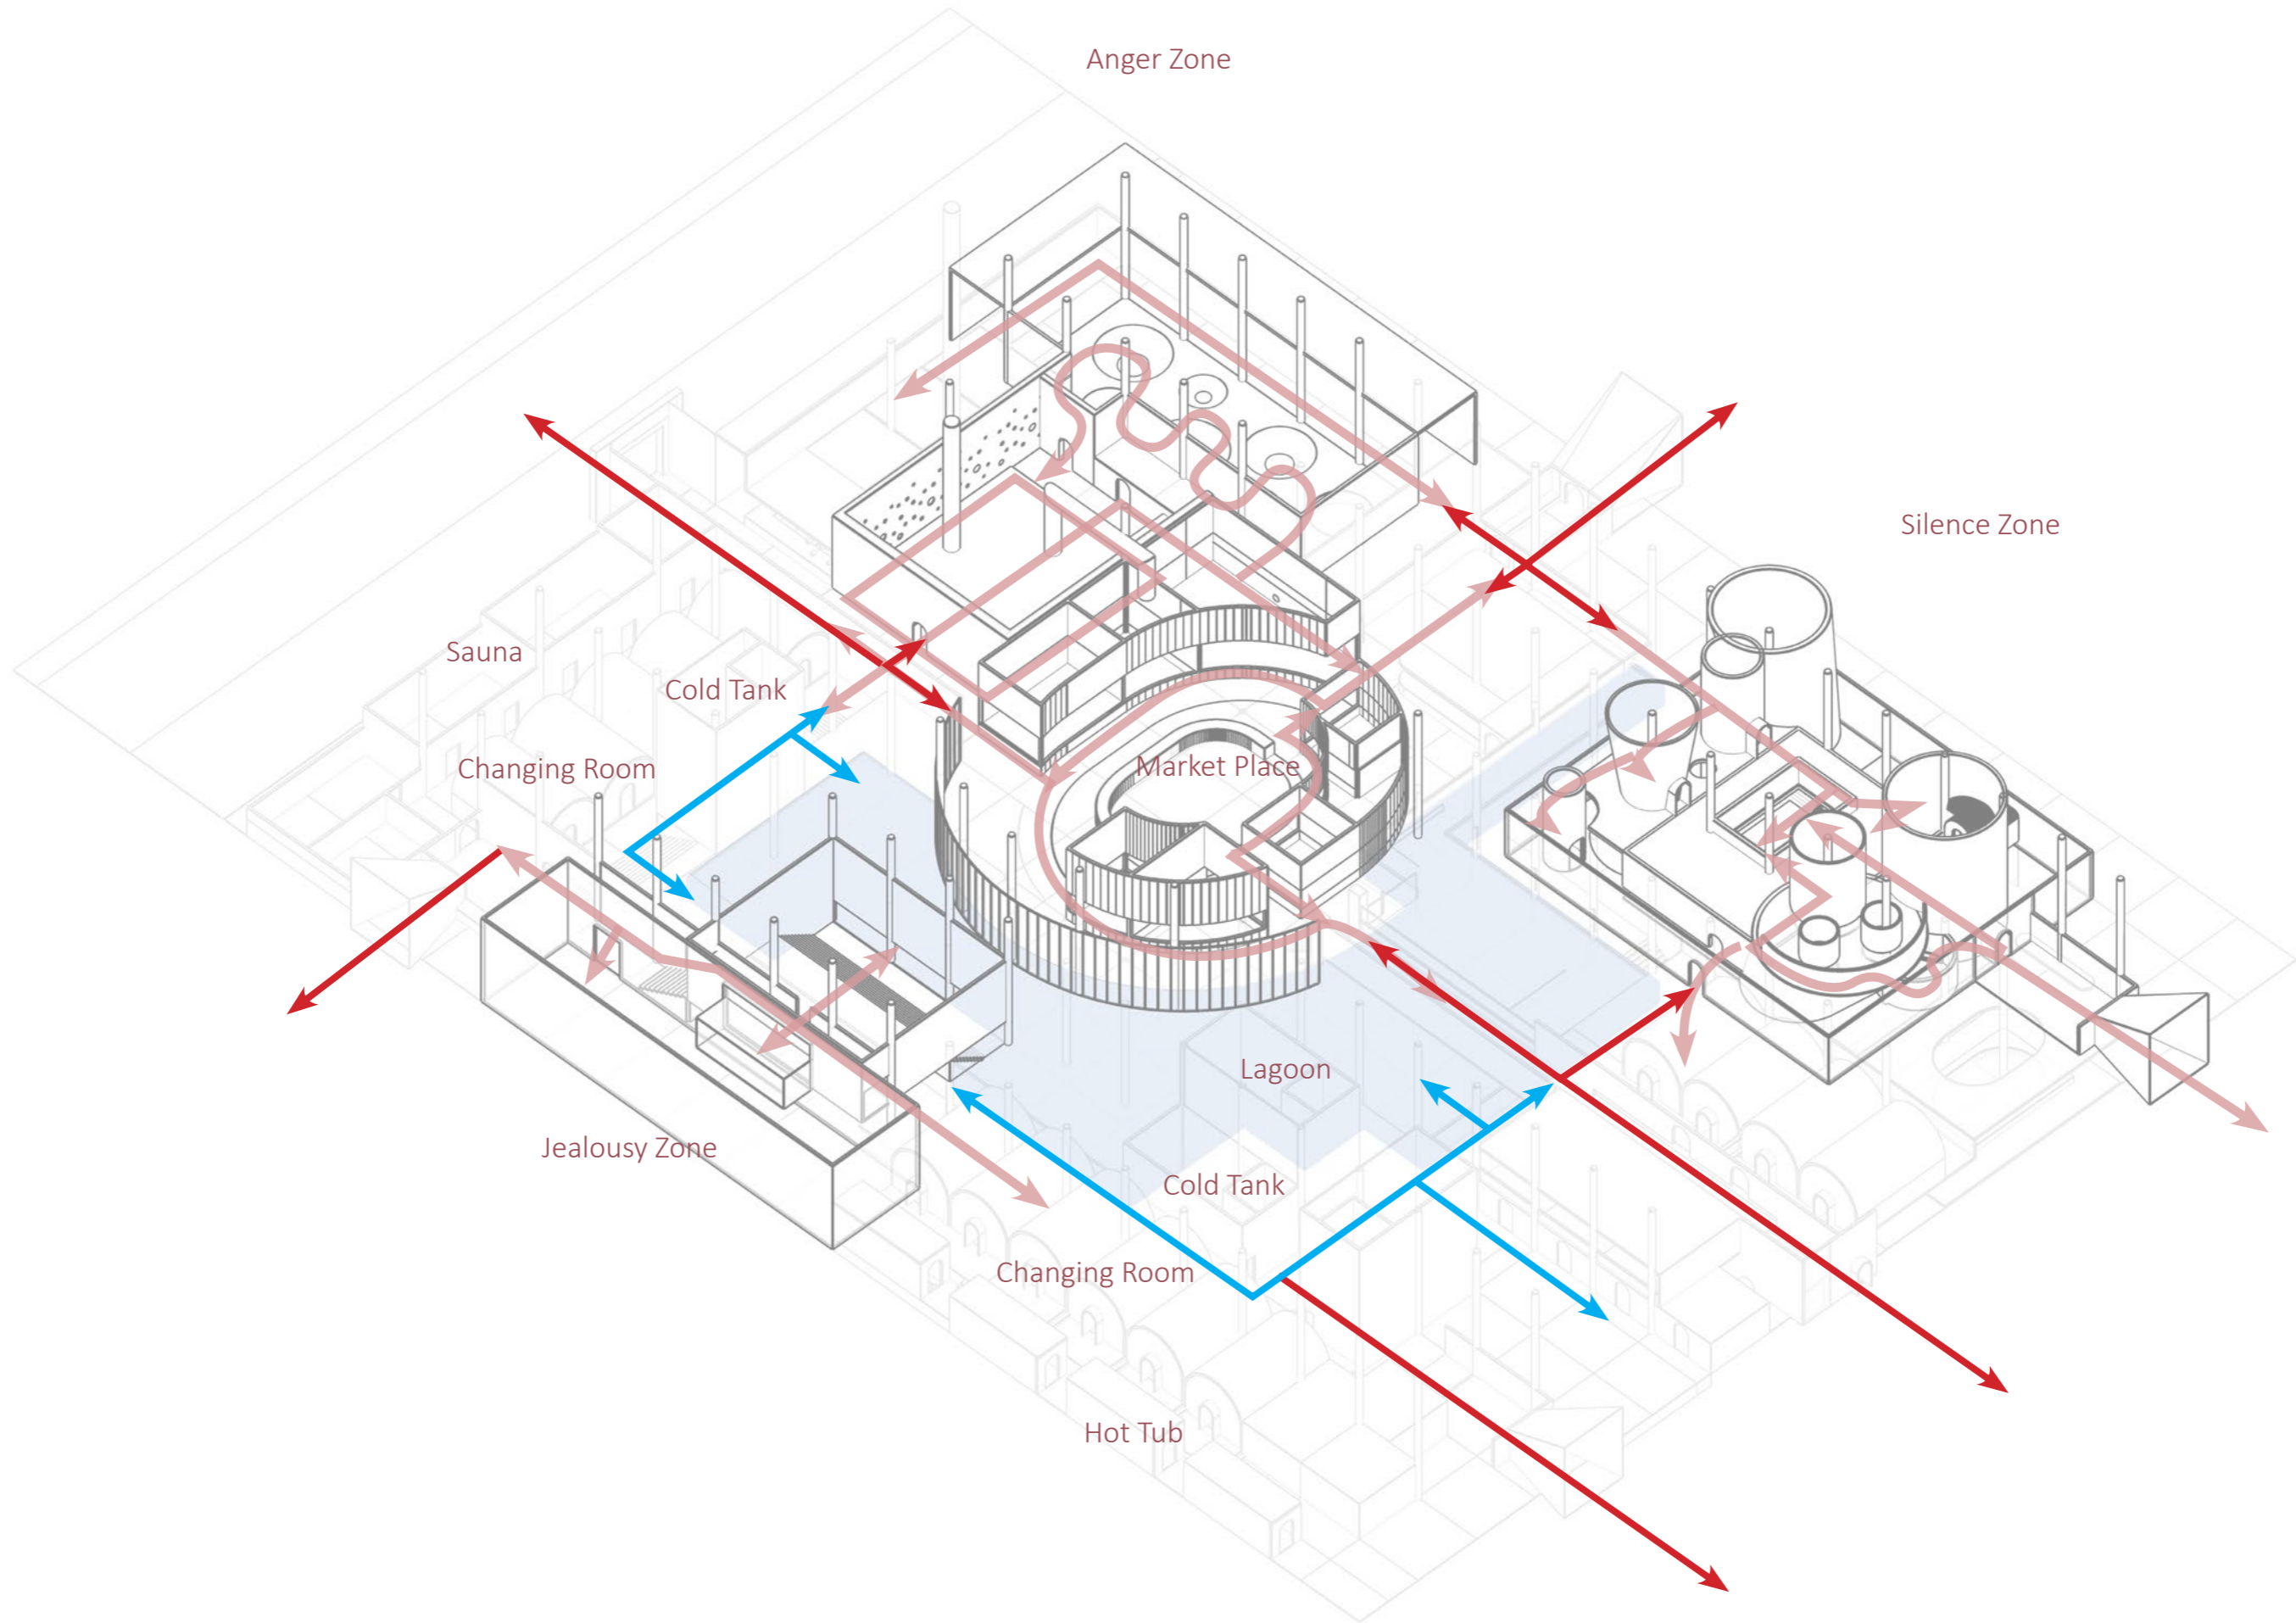

Emotional Space
● Anger / ● Silence / ● Jealousy

Scaling

Congregation

Entrance

Connection to Water

Routes of Discovery

Mood Swings

● 1 dot = 10 people
 120 ~ 150 people at a time
 duration 30mins ~ one day

- Lagoon
- Market Place
- Jealousy
- Anger
- Silence

Colour Space Texture

Temperature

Light

Acoustics

Sauna

Cold Tank

Changing Room

Market Place

Silence Zone

Lagoon

Jealousy Zone

Cold Tank

Changing Room

Hot Tub

Anger Zone