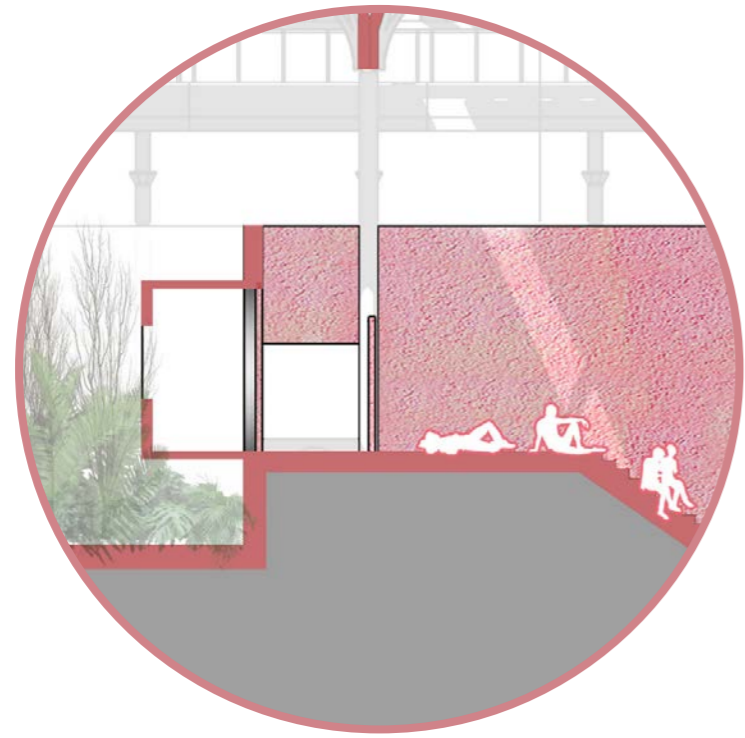

to Lagoon

to Lagoon

● Jealousy (Confrontation with Expectation)

Jealousy Zone

- Temperature (Optimum) 🌡️ 🌡️ 🌡️
- Humidity (Dry) ●
- Acoustic Revibration (Low) ~~~~~
- Acoustic Containment (Contained) ✓
- Light (Light/ Warm) ●
- Colour (Warm Pink) ●
- Material (Rough Plaster/ Carpet/ Glass)
- Nature (✓) 🌿