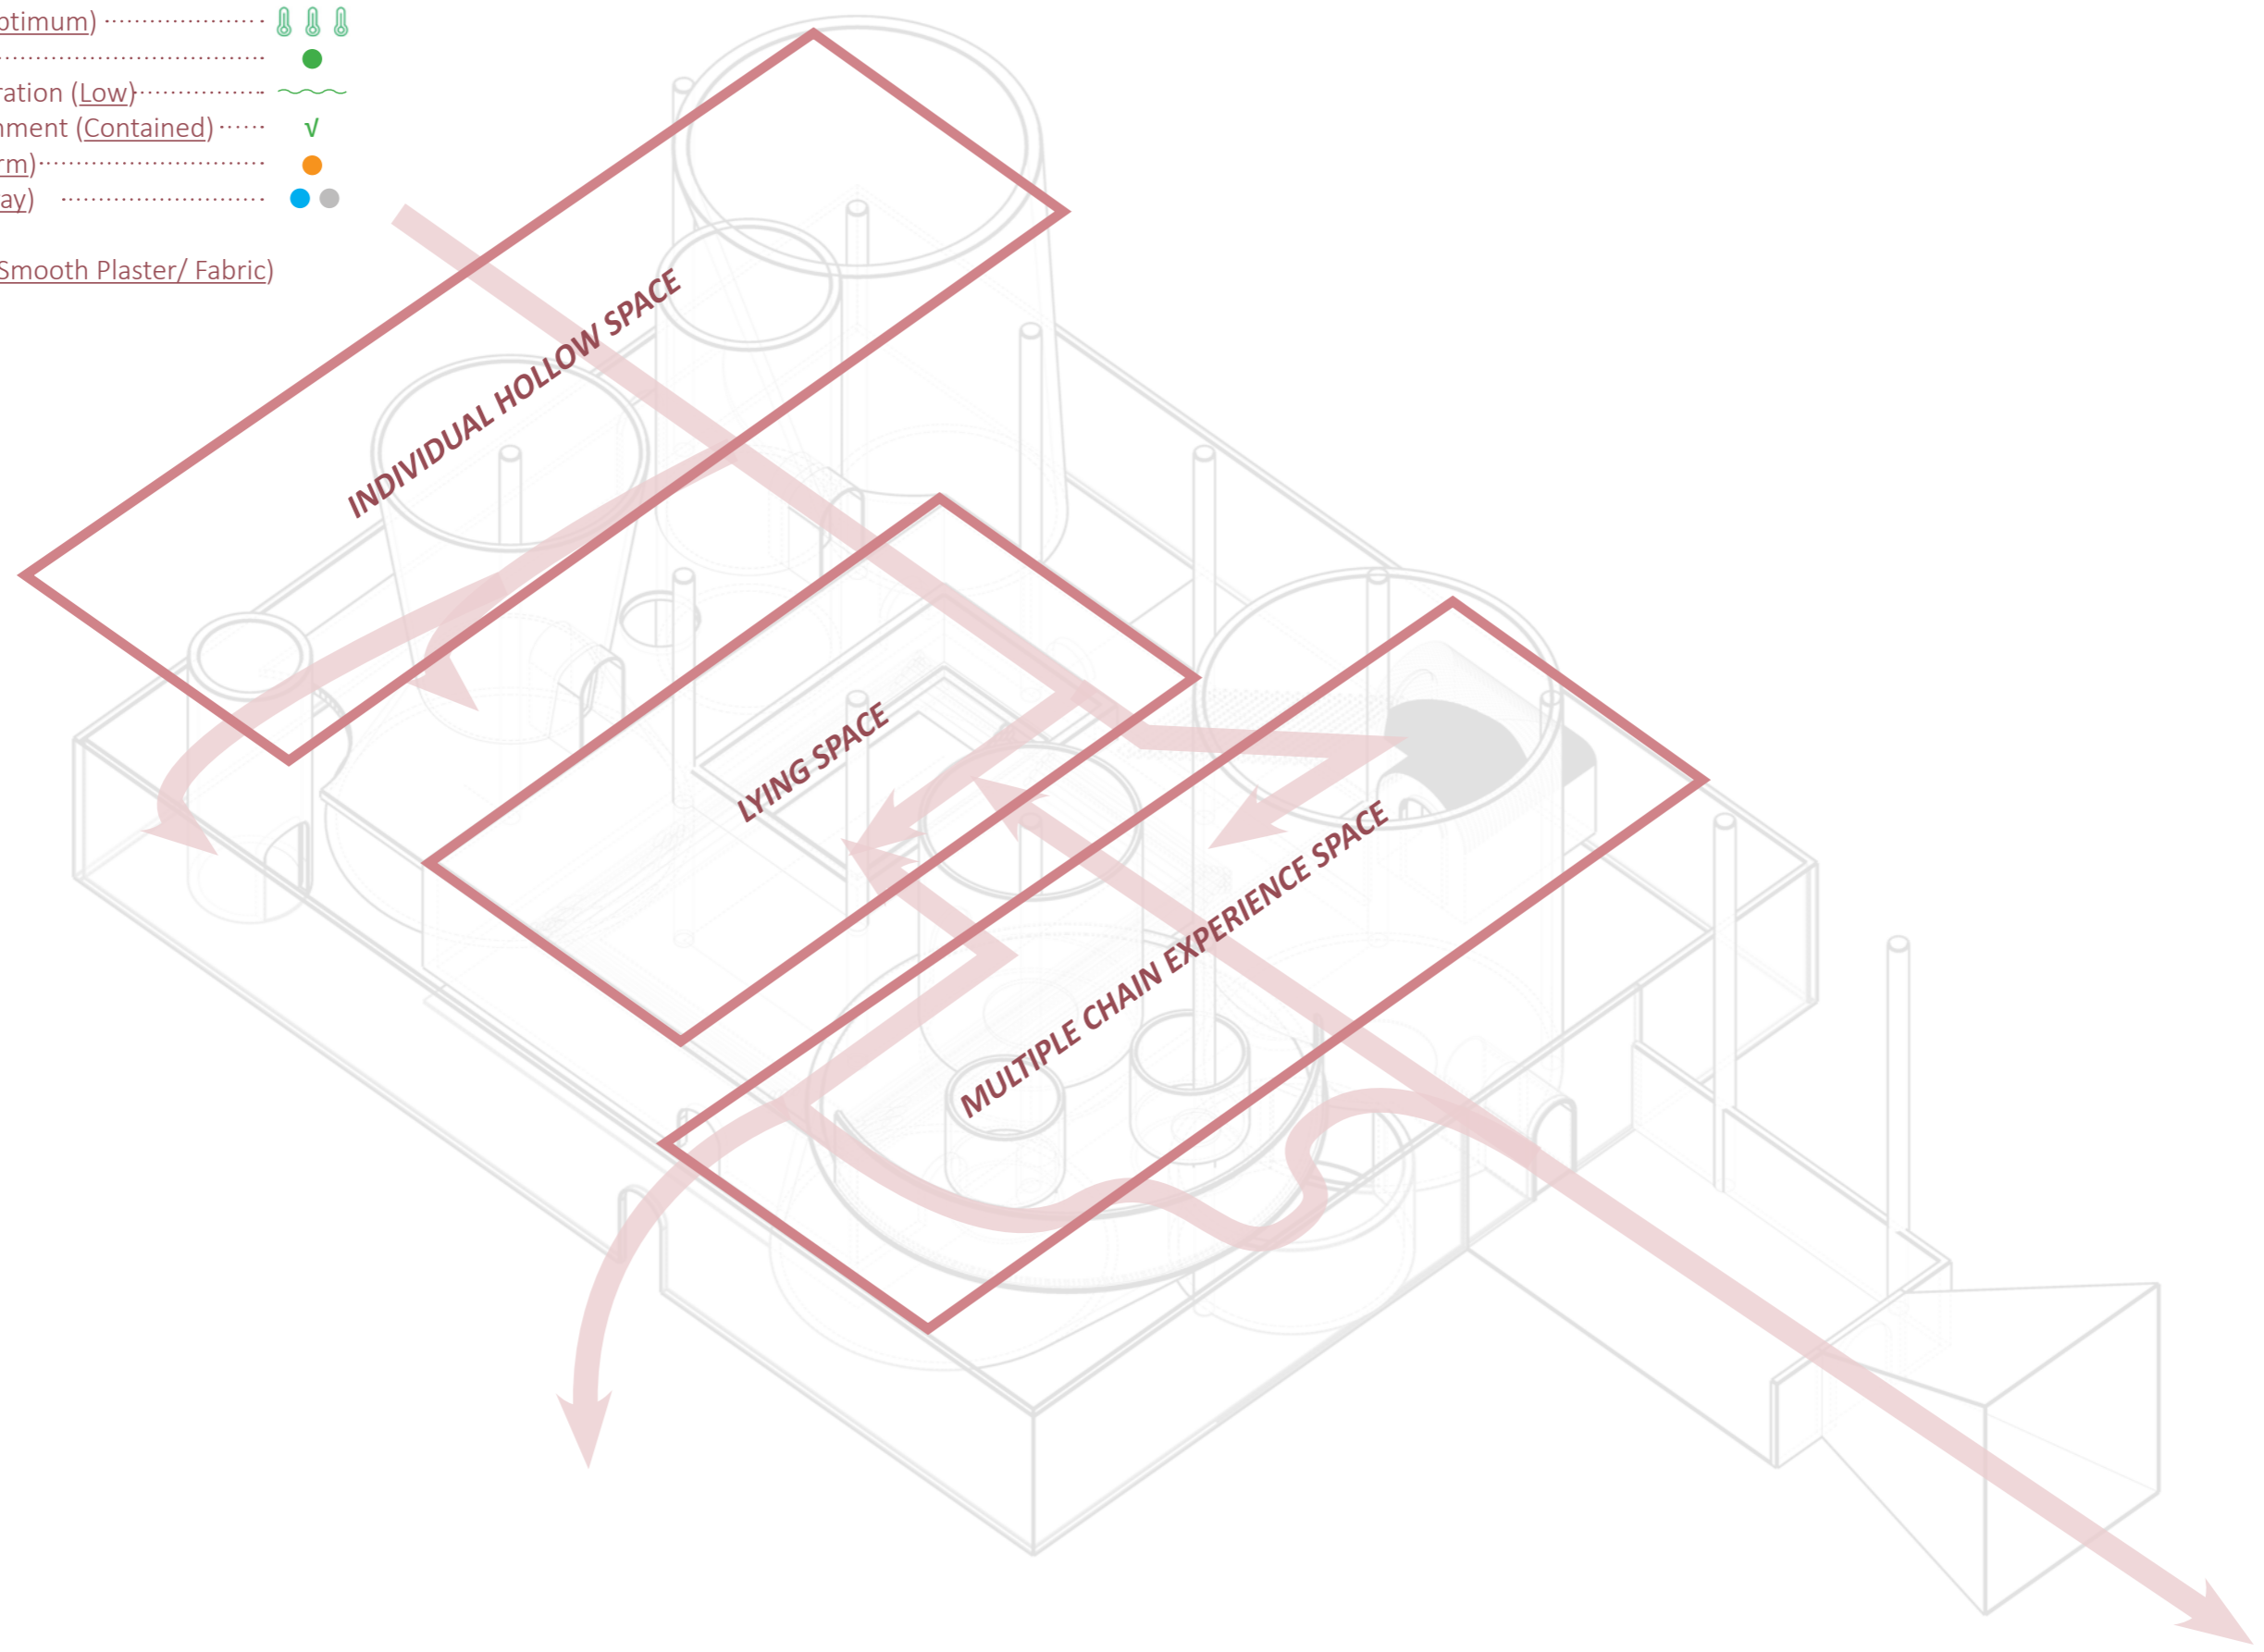

Silence Zone

Anger Zone

Sauna

Cold Tank

Changing Room

Market Place

Silence Zone

Lagoon

Jealousy Zone

Cold Tank

Changing Room

Hot Tub

● ● Silence (Calm/Contemplation)

Silence Zone

- Temperature (Optimum) 🌡️ 🌡️ 🌡️
- Humidity (Dry) ●
- Acoustic Revibration (Low) ~~~~~
- Acoustic Containment (Contained) ✓
- Light (Light/Warm) ●
- Colour (Blue/ Gray) ● ●
- Material
(Rough Plaster/ Smooth Plaster/ Fabric)
- Nature (X)

Space for Anger

Space for Silence

to Anger Zone / Market Place

Self-Reflection
Meditation

Lying Down
Napping
Sunbathing

Touch the Space
Contemplation

to Lagoon

Exit / Entrance

ZERO GRAVITY POSITION

Zero Gravity + Pressure relief = **COMFORT**

Glass

Existing Roof Structure

Smooth Plaster

Rough Plaster

Existing Victorian Column

Existing Concret Floor