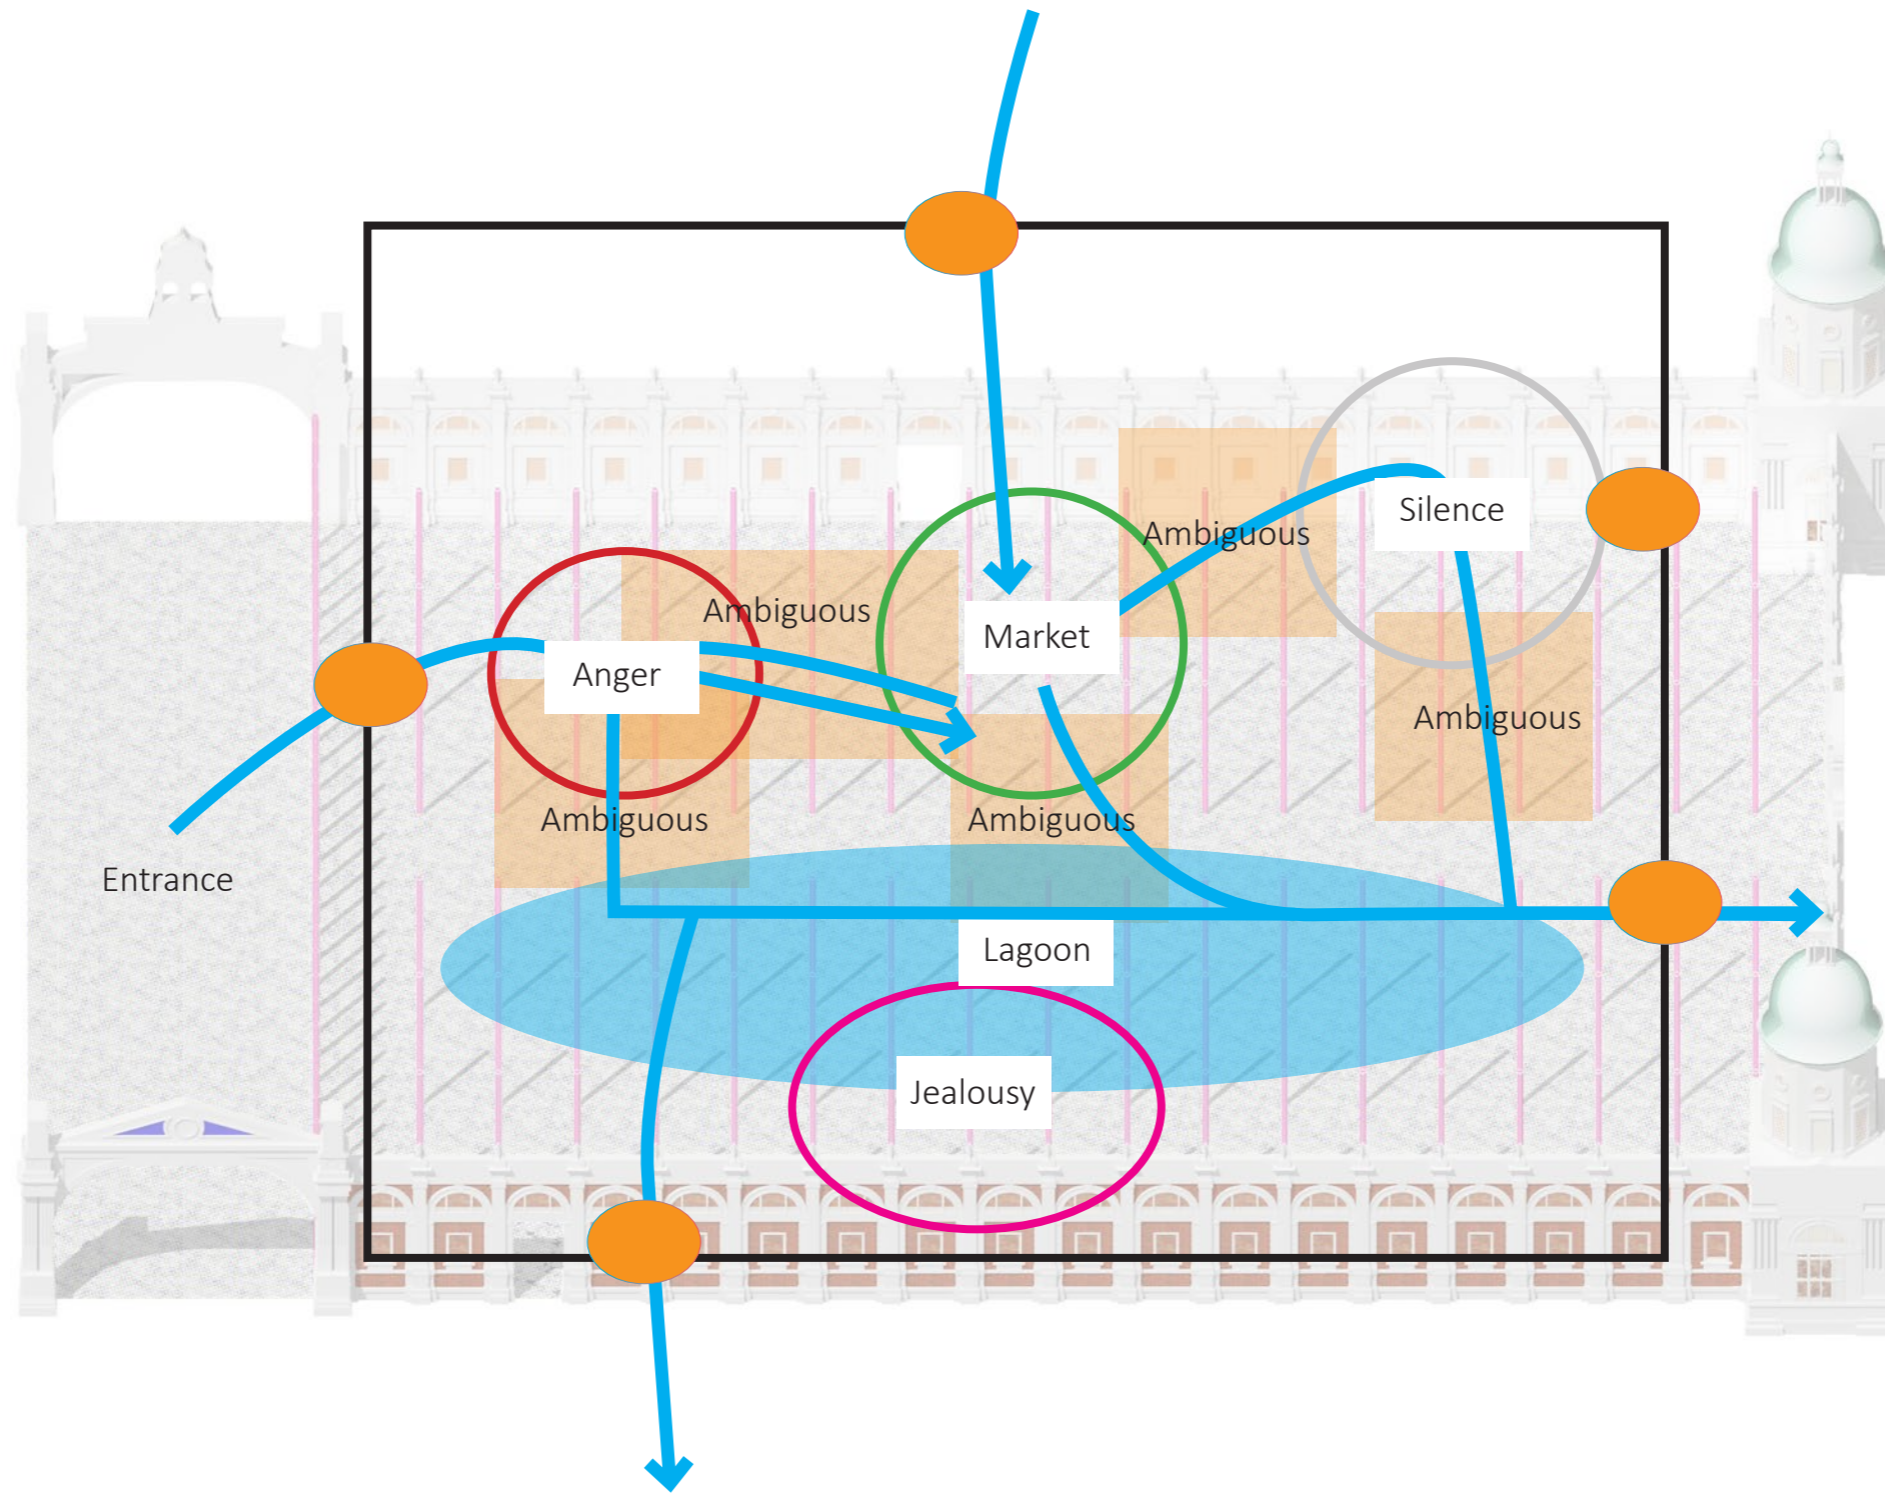

Smithfield Market Nowadays

Horses and carts used for transporting goods, outside London's Smithfield Market. ——— 1888

SMITHFIELD MARKET. S. 1082.

95000

Interior Structure

5M X 10M

Healing Space
● Market / ● lagoon

Emotional Space
● Anger / ● Silence / ● Jealousy

Scaling

Congregation

Entrance

Connection to Water

Routes of Discovery

Mood Swings

● 1 dot = 10 people
 120 ~ 150 people at a time
 duration 30mins ~ one day

- Lagoon
- Market Place
- Jealousy
- Anger
- Silence

Colour Space Texture

Temperature

Light

Acoustics

Sauna

Cold Tank

Changing Room